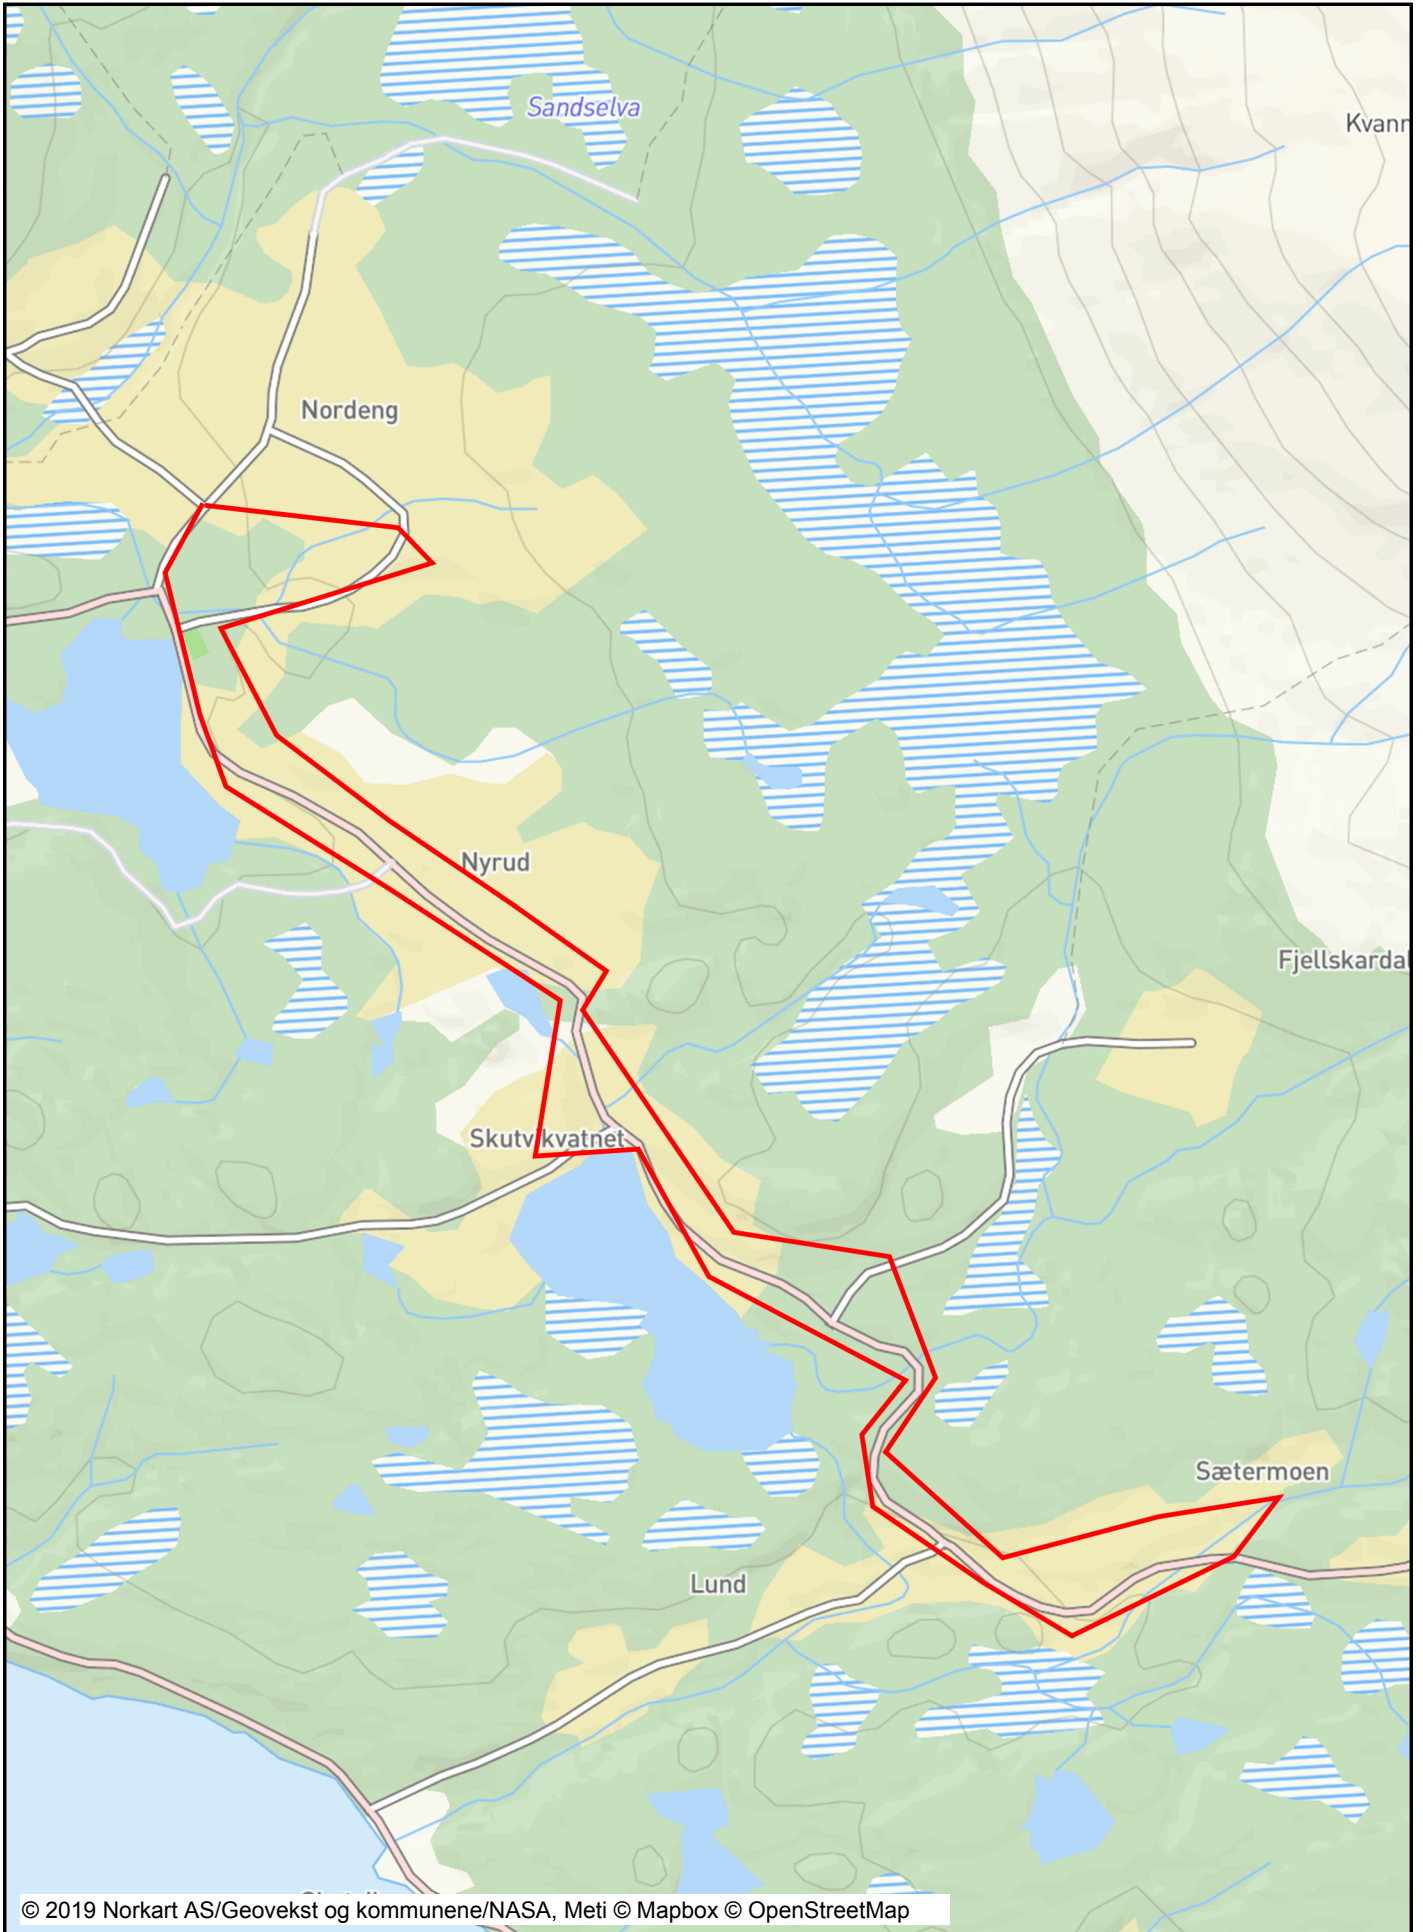

Sone 6 Nyrud - Sætermoen

Dato: 21.01.2019

Målestokk: 1:30000

Koordinatsystem: UTM 33N

Tegnforklaring

A large, empty rectangular box with a thin black border, occupying most of the page below the title. It is intended for a drawing or explanation related to the title 'Tegnforklaring'.