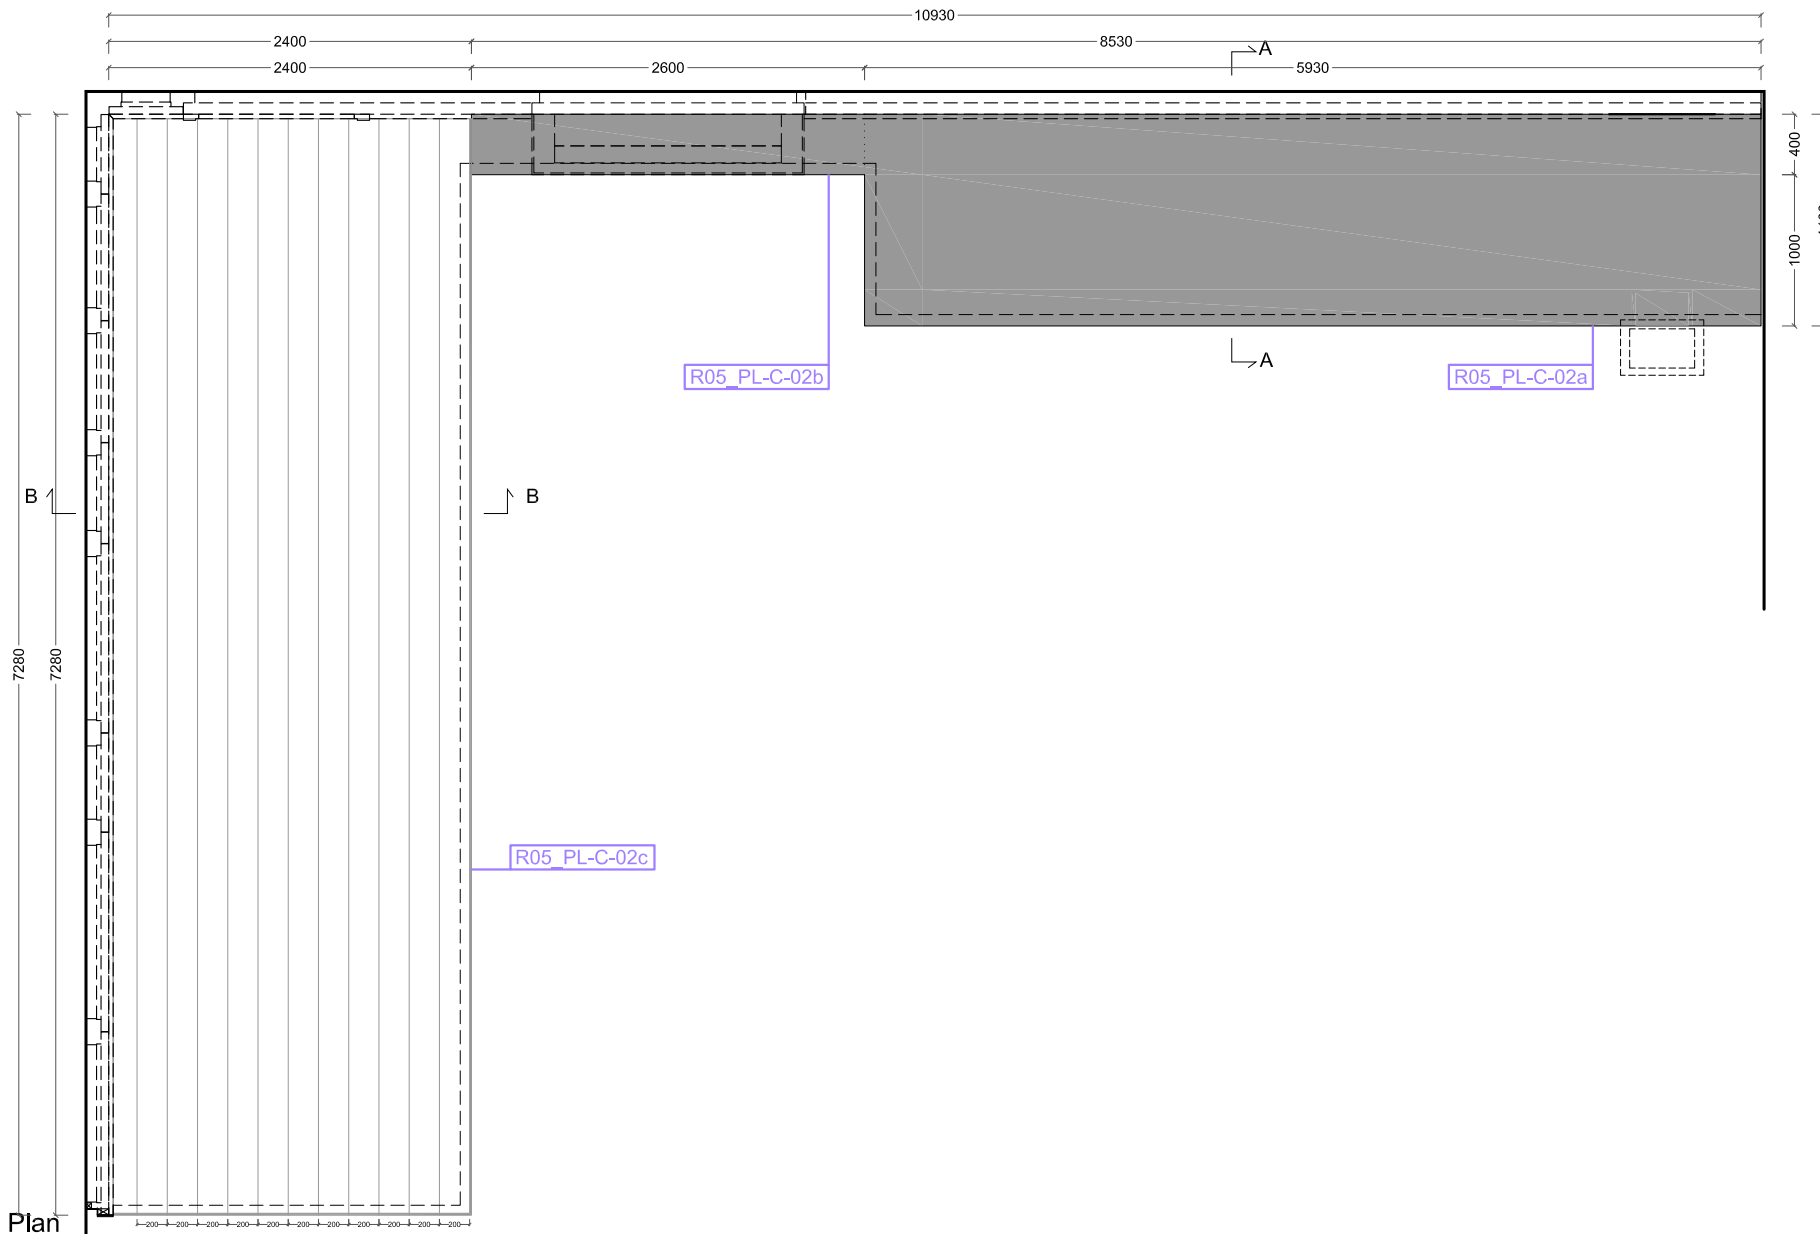

Baseboard  
 NCS S8500N  
 as Corian Deep Cloud

Front view

Section A

Plan

Baseboard  
 NCS S8500N  
 as Corian Deep Cloud

Front view

Plan

Section A