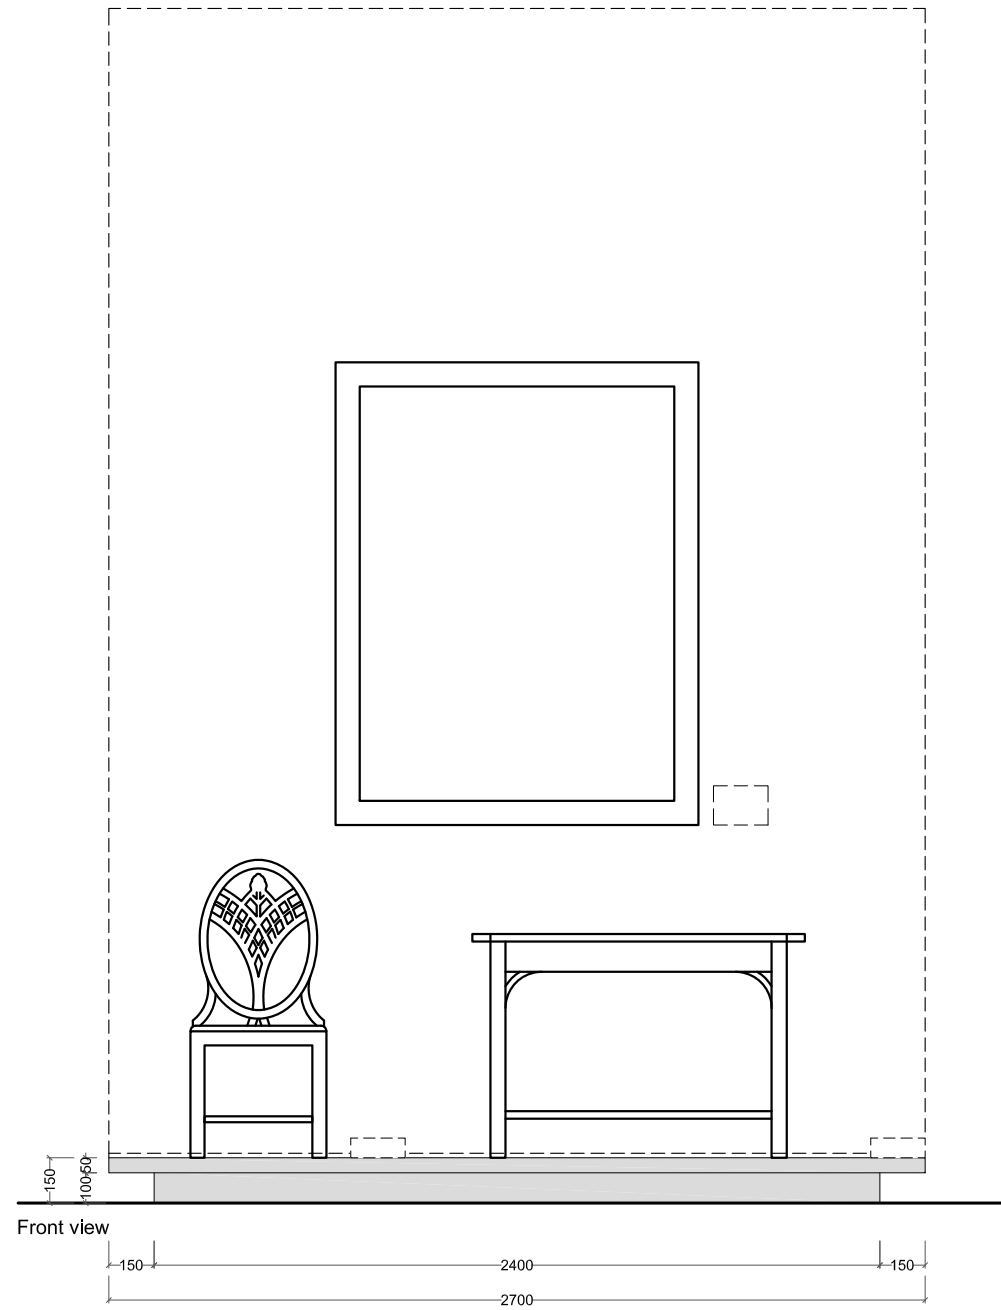

- Baseboard NCS S1000-N
- as Corian Pearl Gray