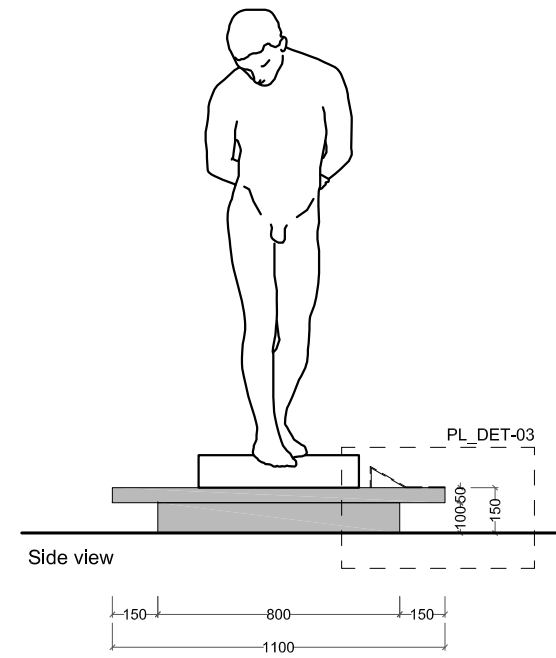

NG.S.00988

Baseboard
NCS S4500-N

as Corian Silver Gray