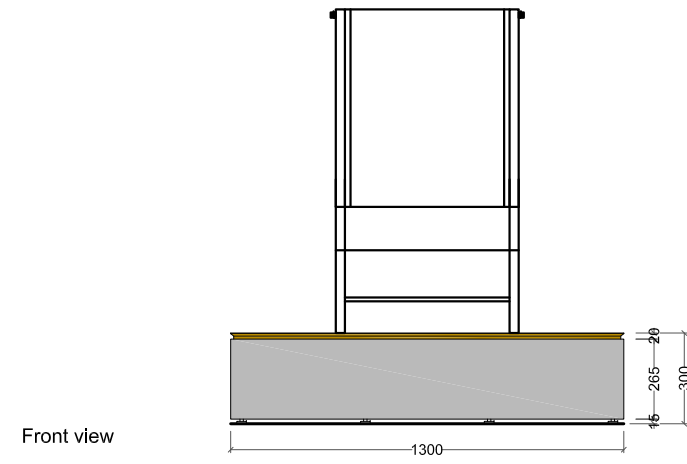

Plan

Baseboard  
NCS S4500N

as Corian Silver Gray

Section A

Front view

Plan

- Baseboard  
NCS S4500N
- as Corian Silver Gray

- Bronzed brass 
- Baseboard  
 NCS S4500N 
- as Corian Silver Gray 