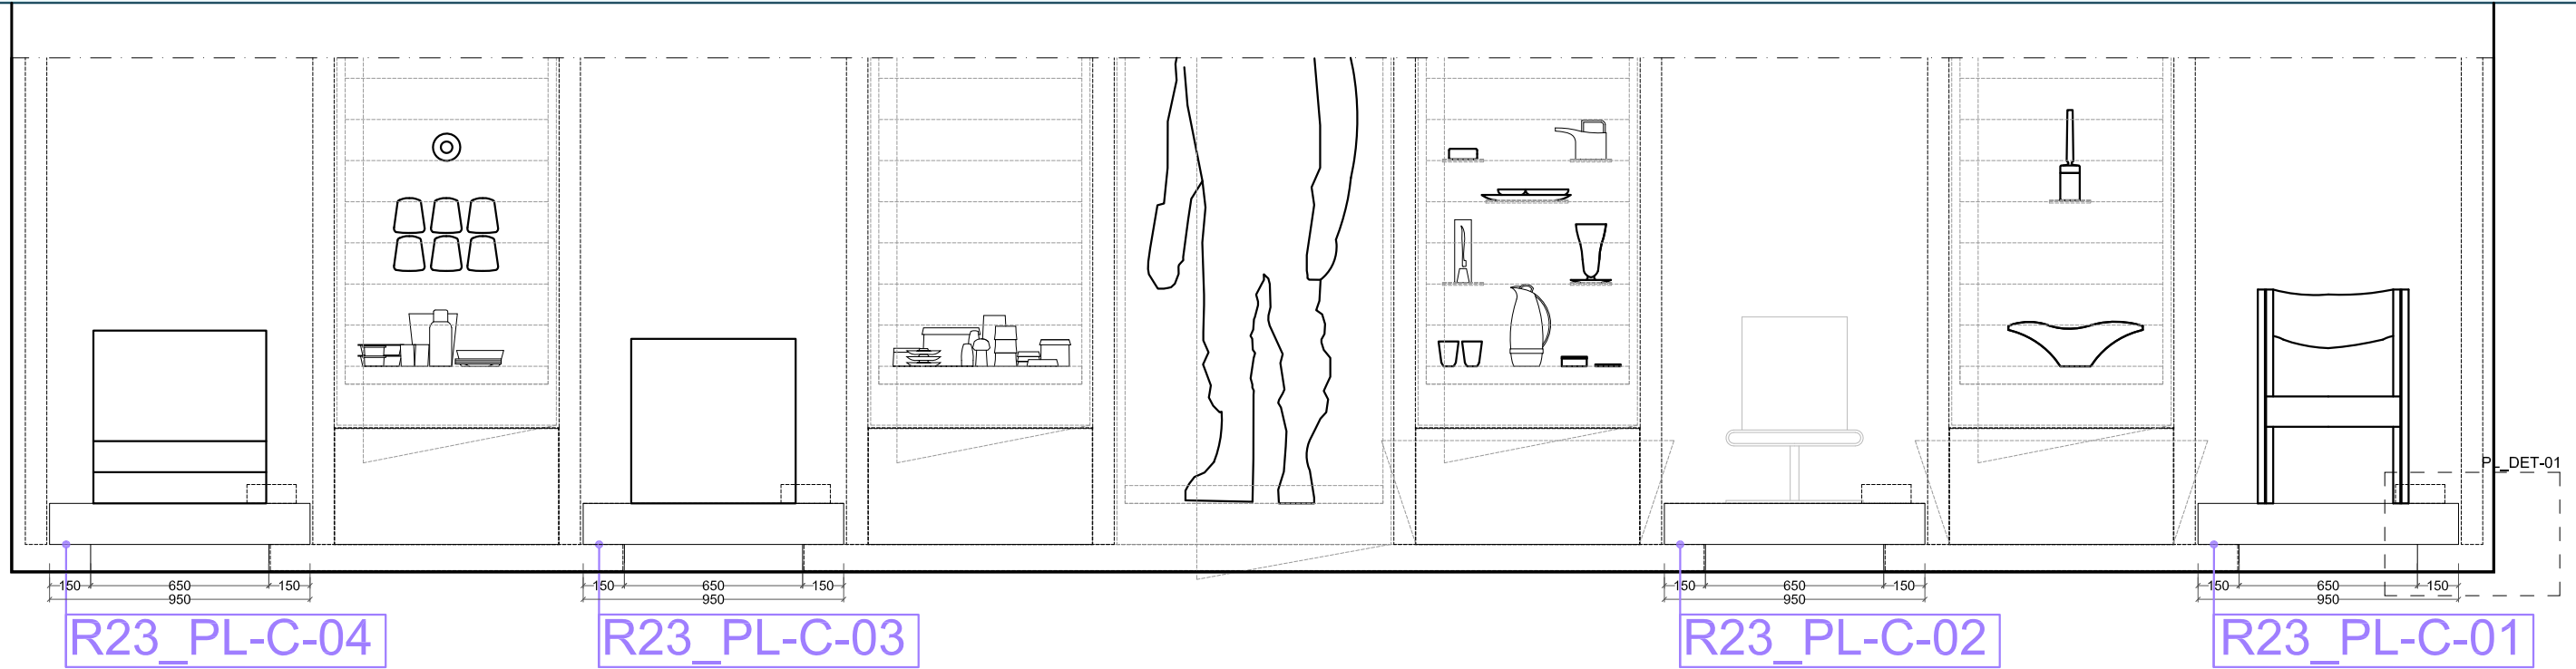

Baseboard
NCS S1000N
as Corian Pearl Gray