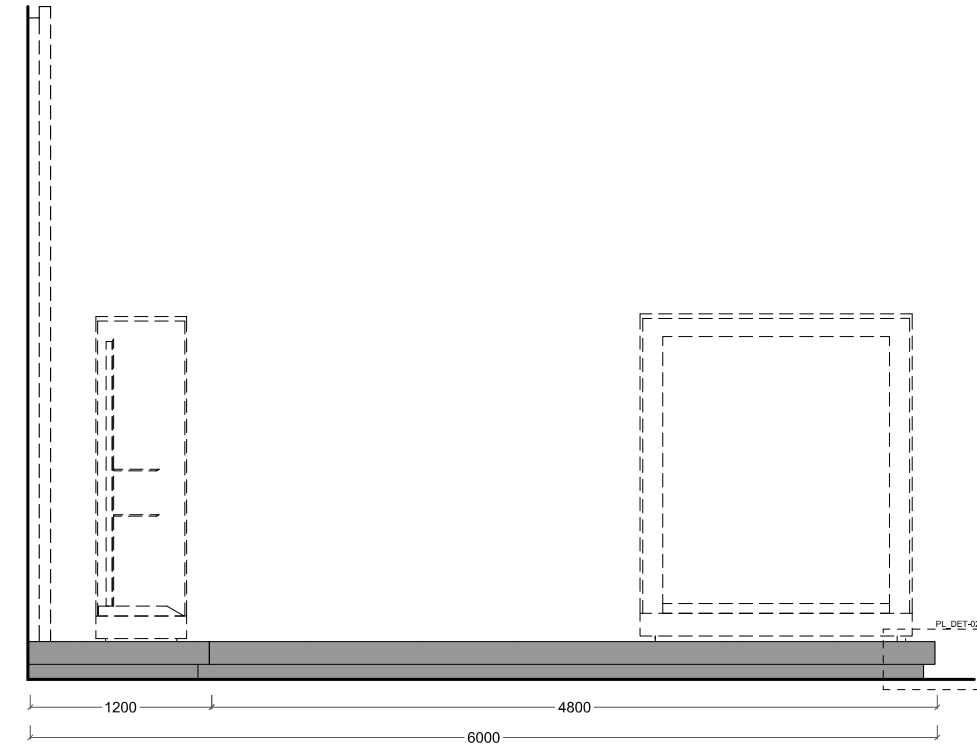

Section B

- Wood
- Baseboard
- NCS S8500N
- as Corian Deep Cloud

Front view

Side view

Plan

- Baseboard NCS S8500N
- as Corian Deep Cloud

Front view

Side view