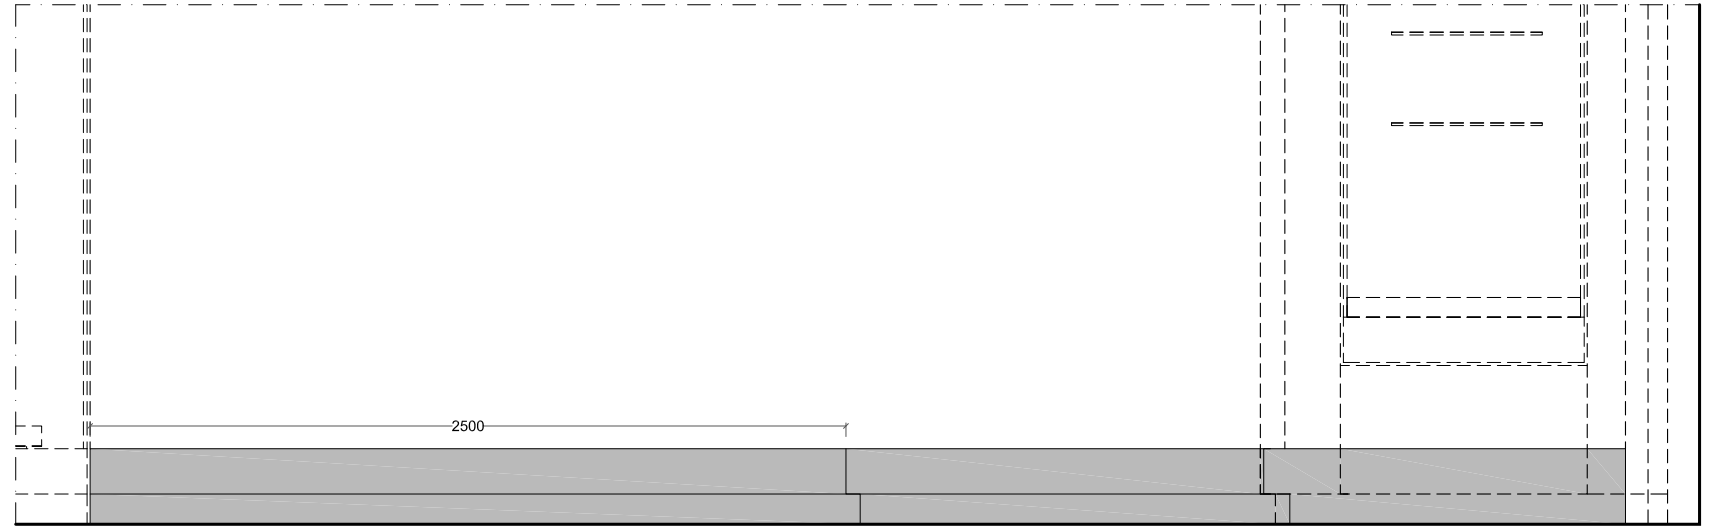

Plan

Baseboard  
NCS S4500N

as Corian Silver Gray

Section A

Front view

Plan

- Baseboard  
NCS S4500N
- as Corian Silver Gray

- Bronzed brass 
- Baseboard  
 NCS S4500N 
- as Corian Silver Gray 