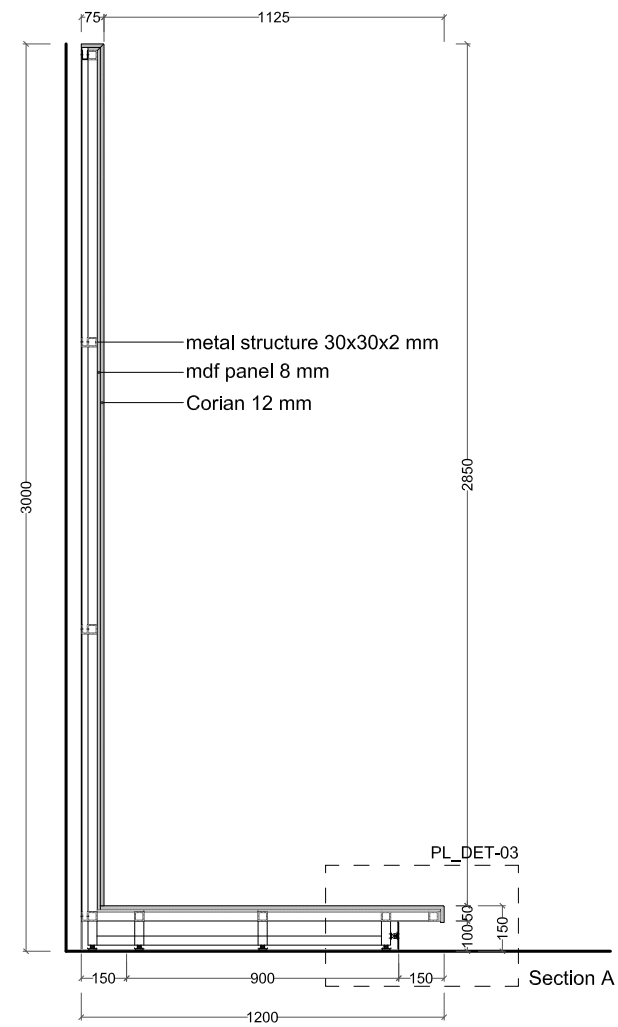

Baseboard
NCS S4500-N

as Corian Clay