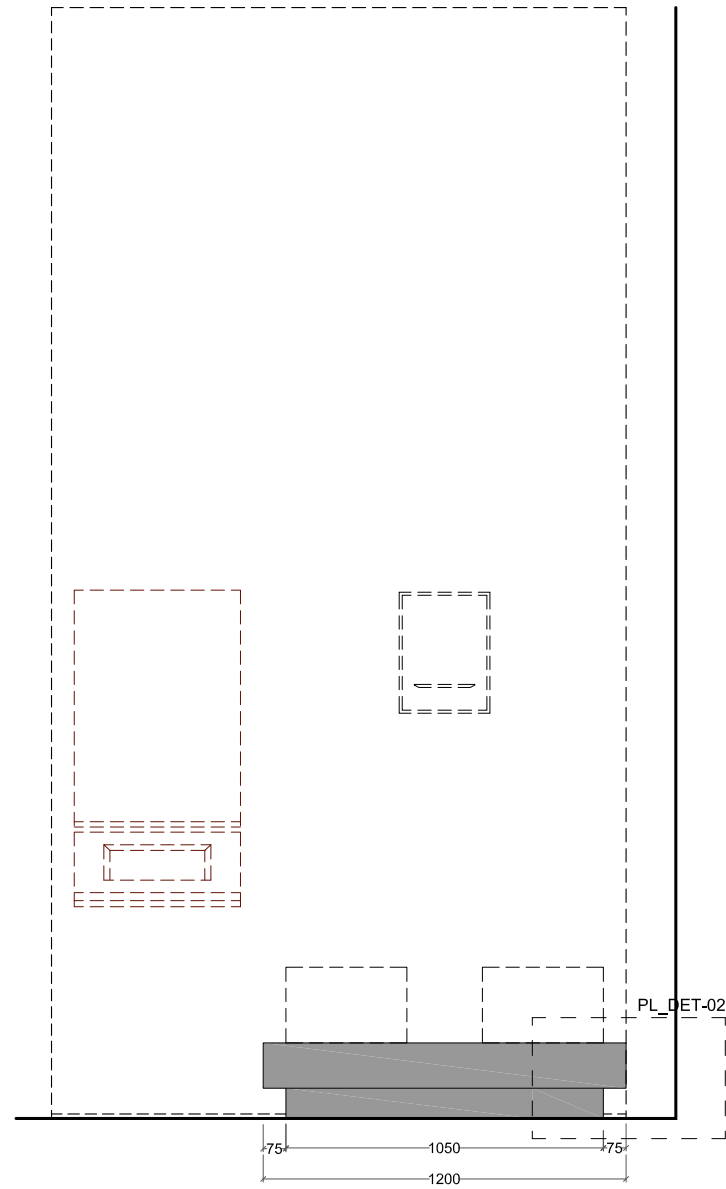

as Corian Silver Gray

Front view

Section A

Plan

Baseboard  
NCS S4500N

as Corian Silver Gray

Front view

Side view