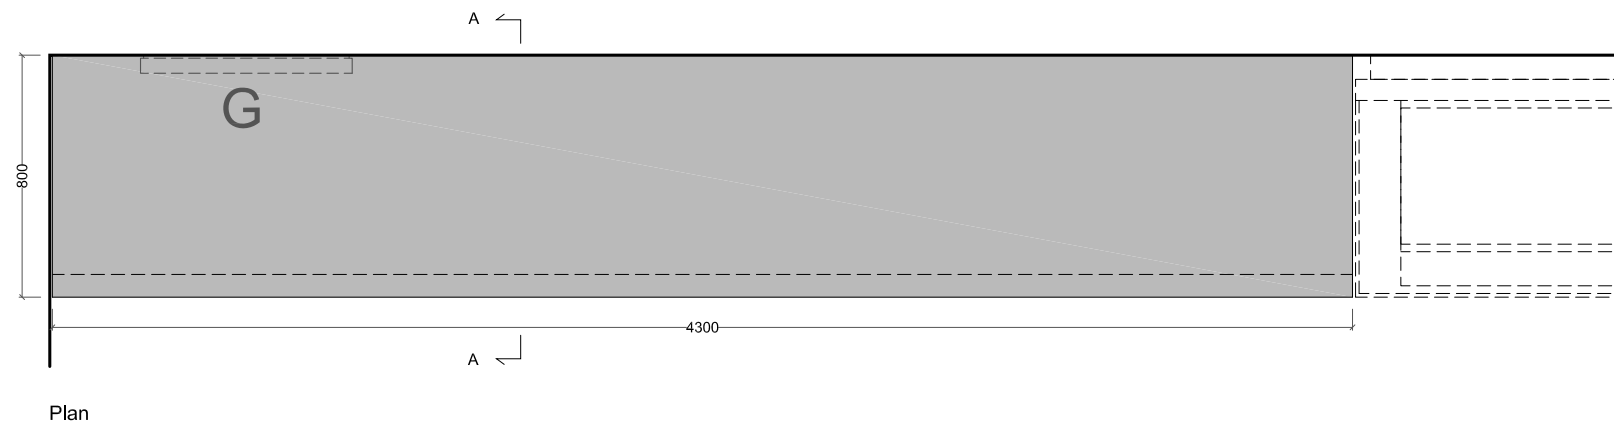

Baseboard
NCS S4500N

as Corian Silver Gray