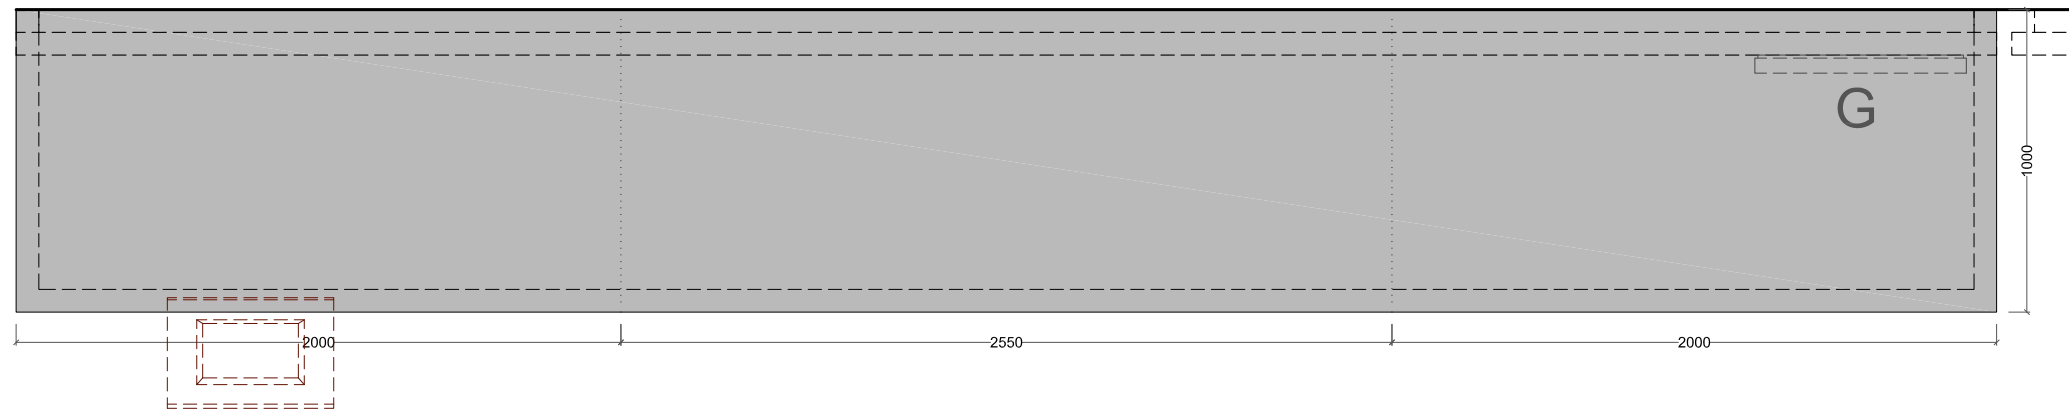

Baseboard  
NCS S4500N  
as Corian Silver Gray

Front view

Side view

Plan

- Baseboard NCS S4500N
- as Corian Silver Gray

Front view

Plan

Baseboard  
NCS S4500N