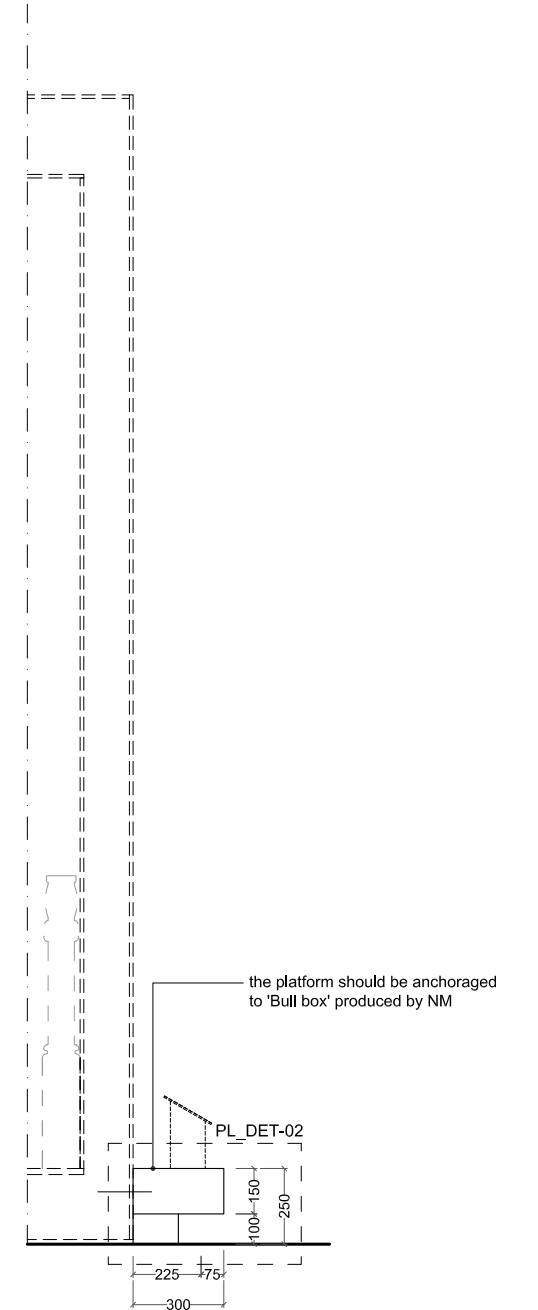

- Baseboard NCS S1000N
- as Corian Pearl Gray