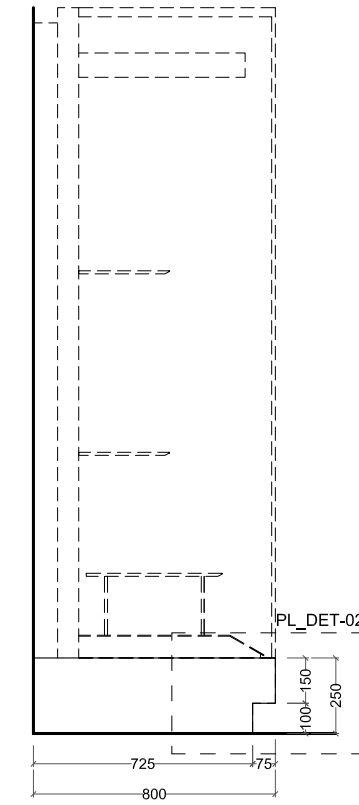

Section A

Baseboard
NCS S4500N

as Corian Silver Gray