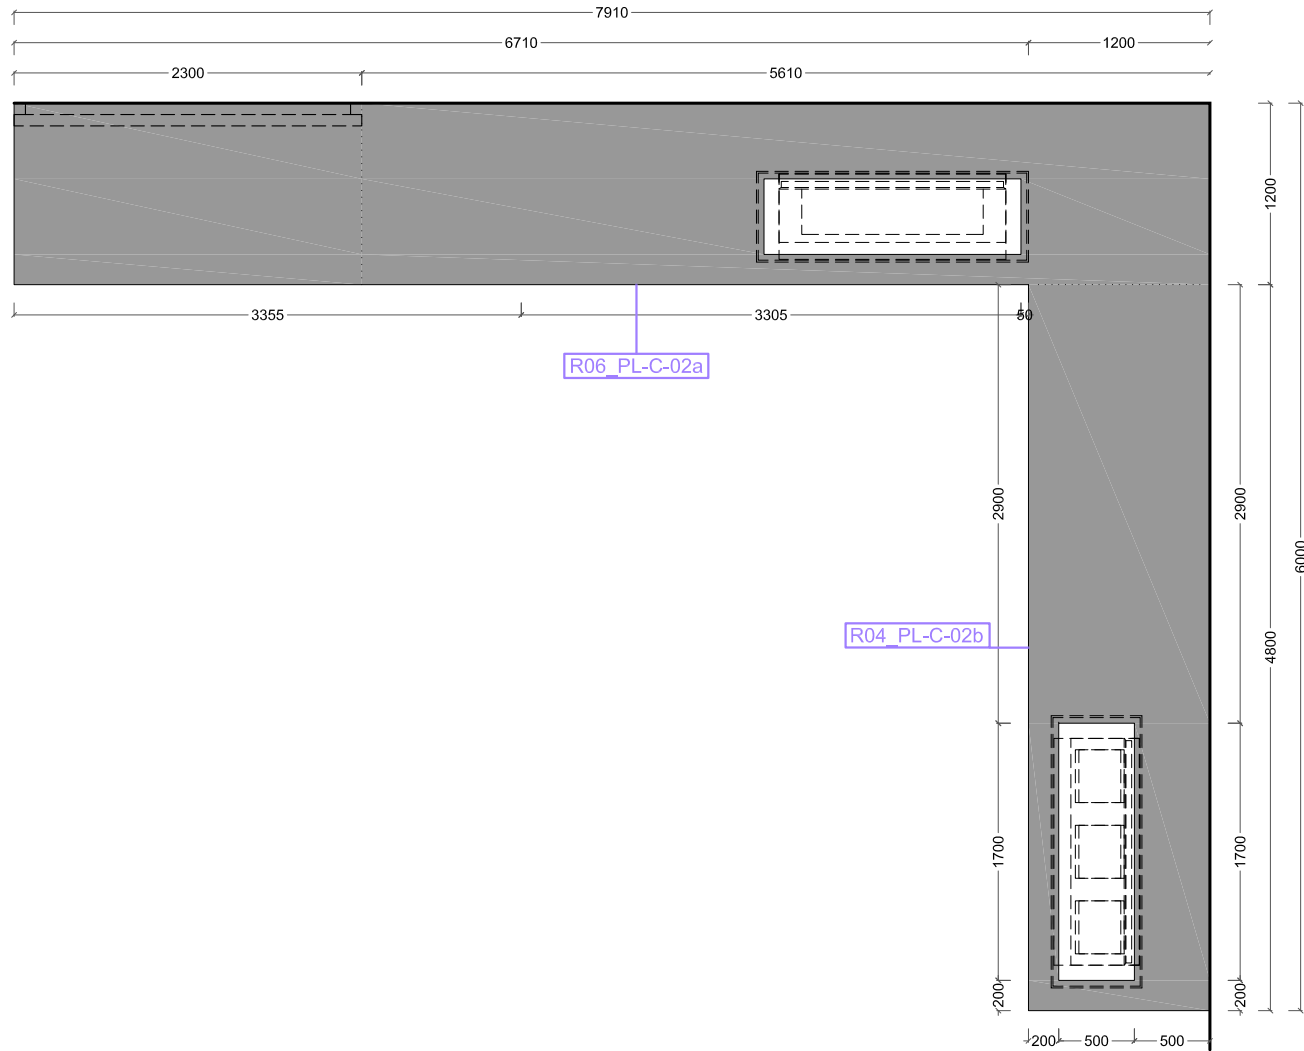

Section B

- Wood
- Baseboard
- NCS S8500N
- as Corian Deep Cloud

Front view

Side view

Plan

- Baseboard NCS S8500N
- as Corian Deep Cloud

Front view

Side view