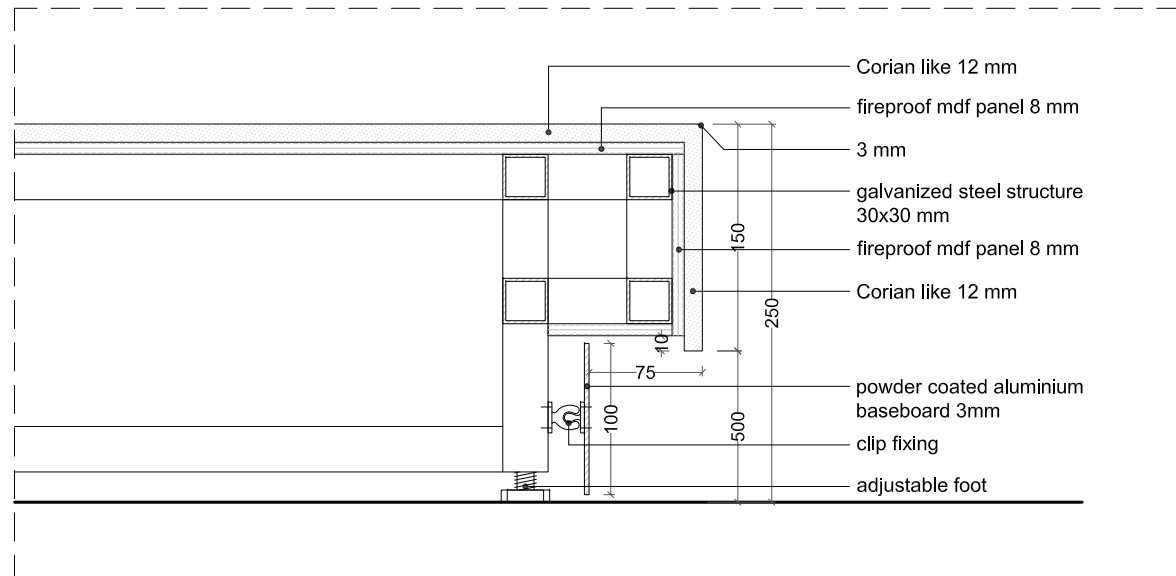

1:5

PL_DET-02