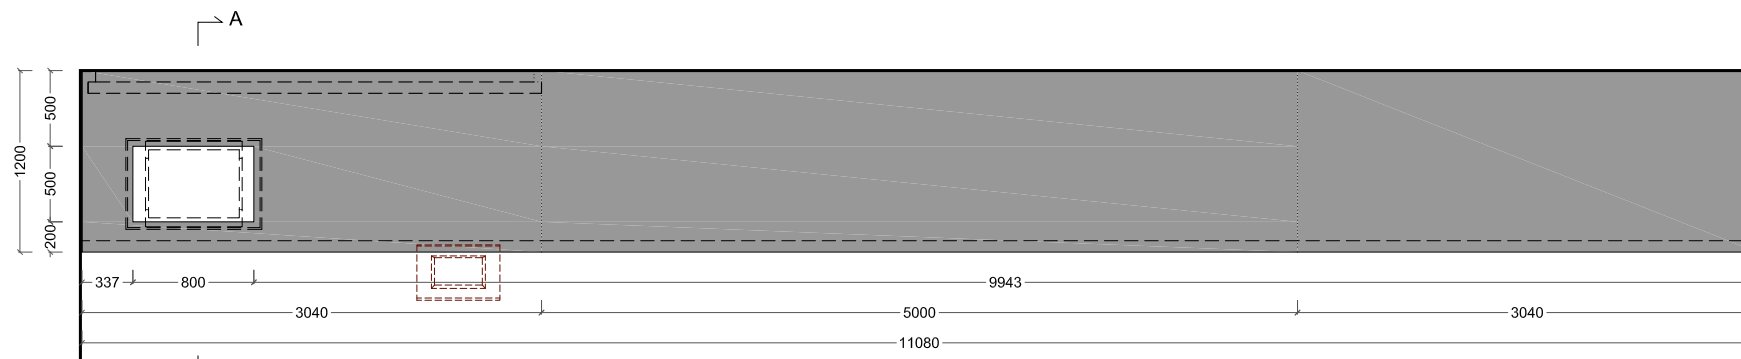

Plan

Baseboard
NCS S8500N
as Corian Deep Cloud