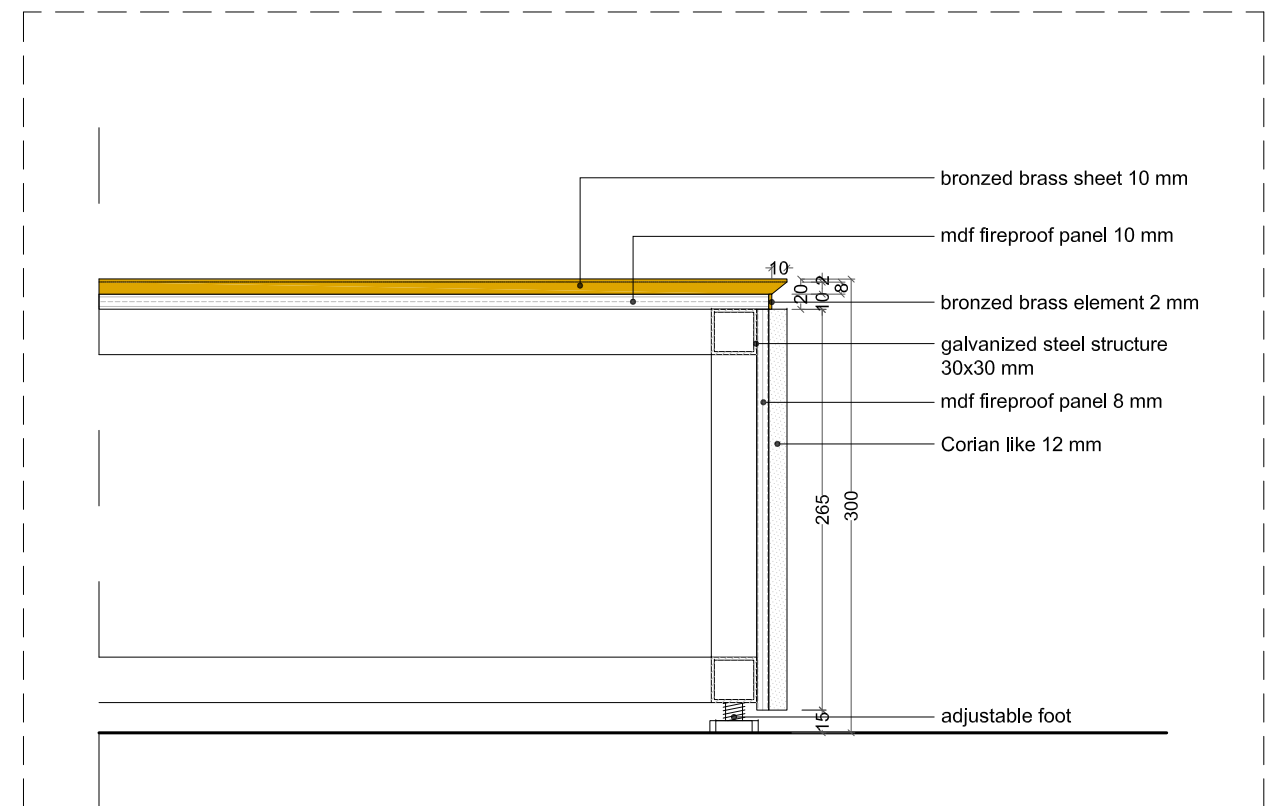

PL\_DET-01

1:5

PL\_DET-02

1:5

PL\_DET-03

1:5

PL\_DET-04

1:10

PL\_DET-05

1:10

PL\_DET-06

1:5

Front view

Side view

Plan

- Baseboard NCS S1000N
- as Corian Glacier Ice