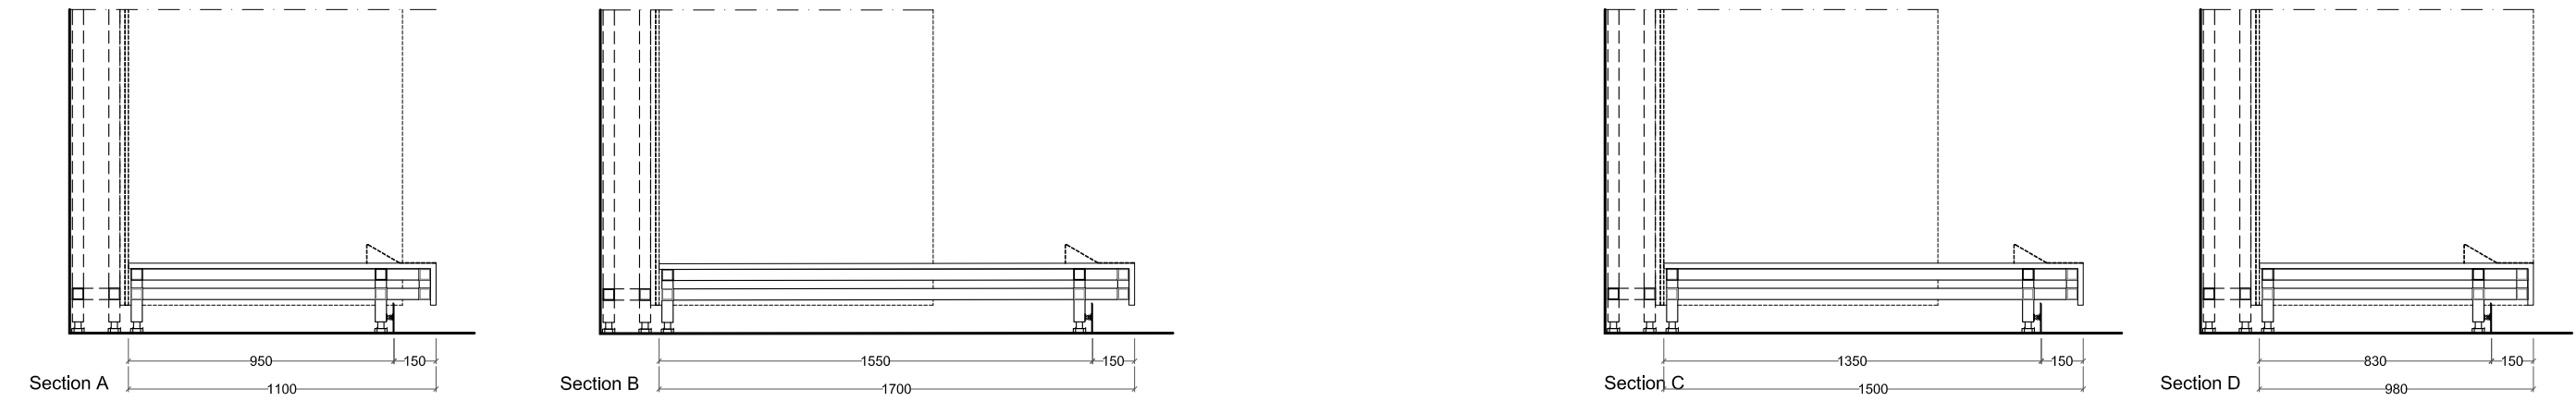

Baseboard
NCS S1000N
as Corian Pearl Gray