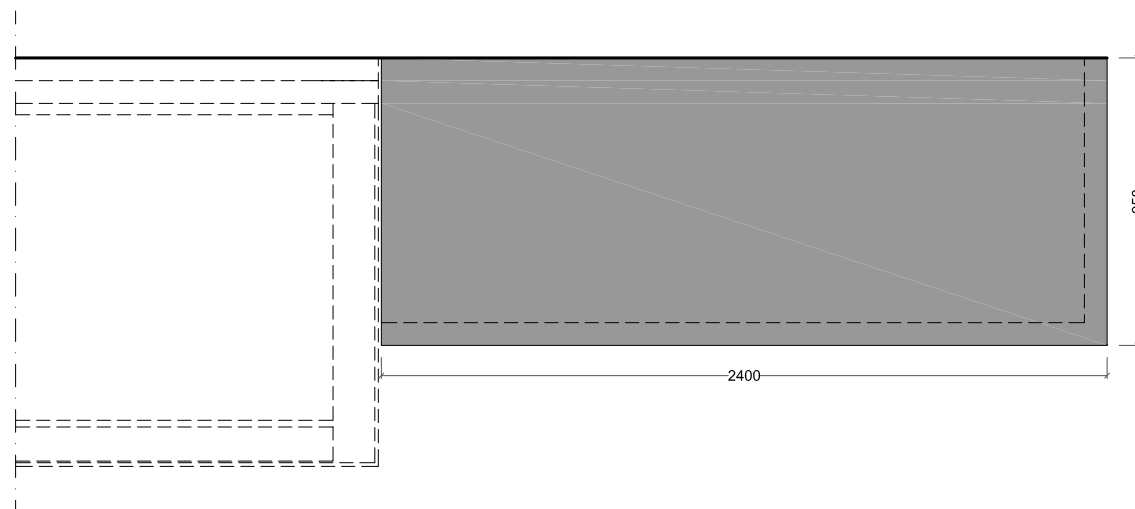

as Corian Deep Cloud

Front view

Side view

Plan

Baseboard  
NCS S8500N

as Corian Deep Cloud

Front view

Side view