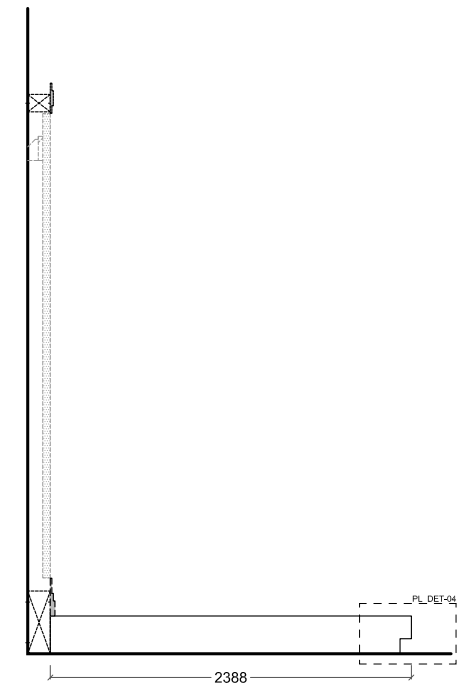

Baseboard  
 NCS S8500N  
 as Corian Deep Cloud

Front view

Section A

Plan

Baseboard  
 NCS S8500N  
 as Corian Deep Cloud

Front view

Plan

Section A