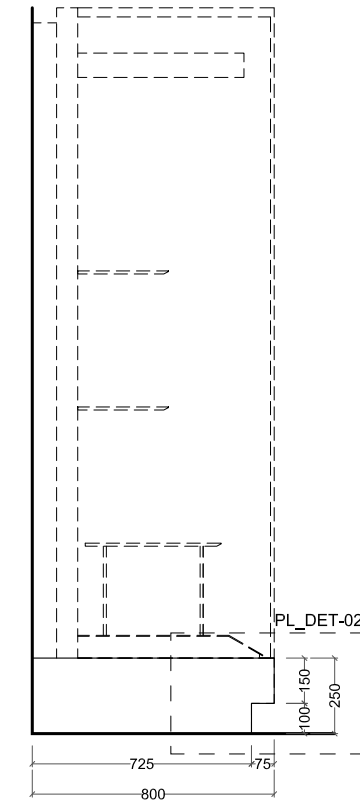

Section A

Baseboard
NCS S4500N

as Corian Silver Gray