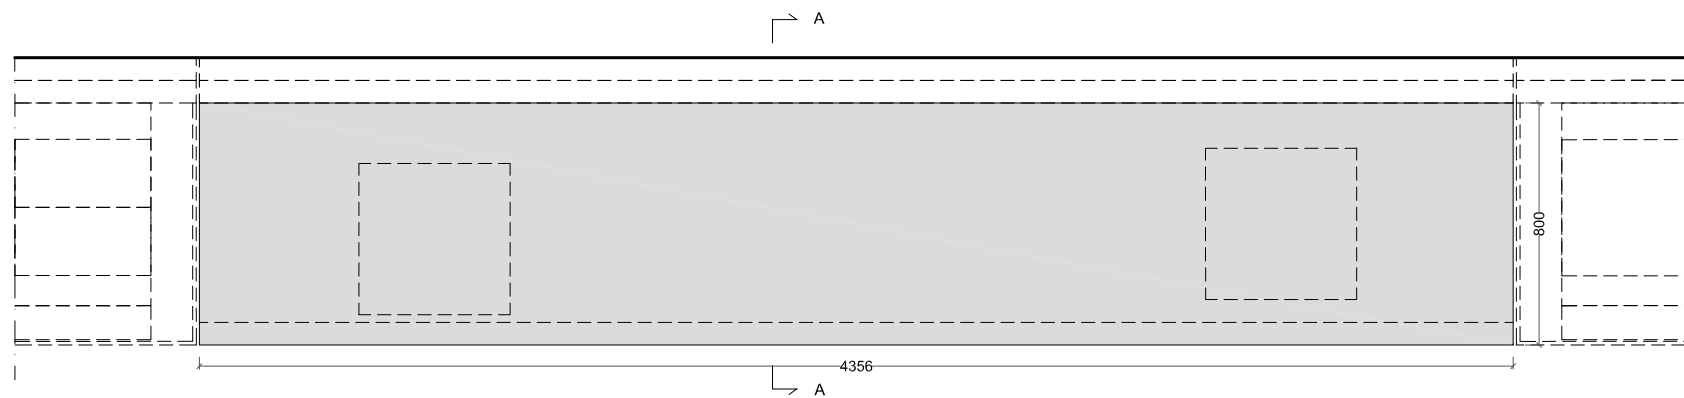

Plan

- Baseboard NCS S1000N
- as Corian Pearl Gray