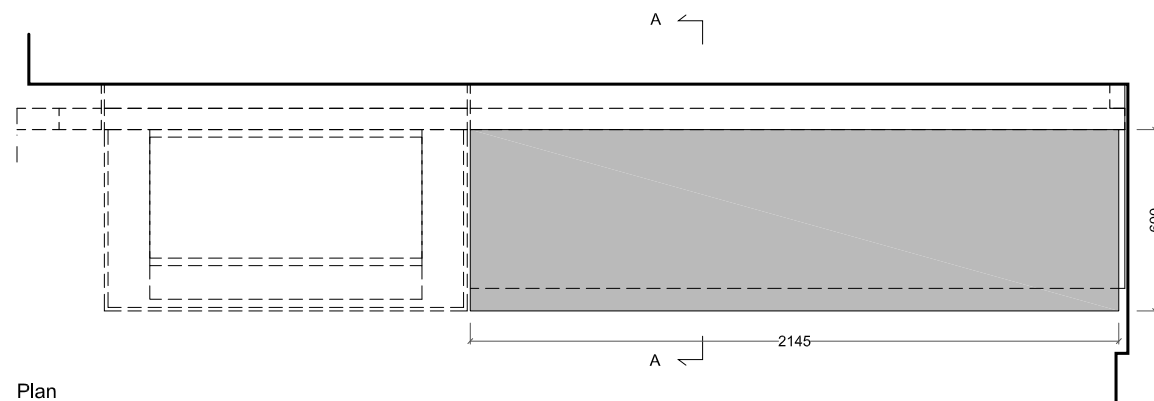

Plan

Baseboard  
NCS S8500N  
as Corian Deep Cloud

Front view

Side view

Plan

- Baseboard NCS S4500N
- as Corian Silver Gray

Front view

Section A