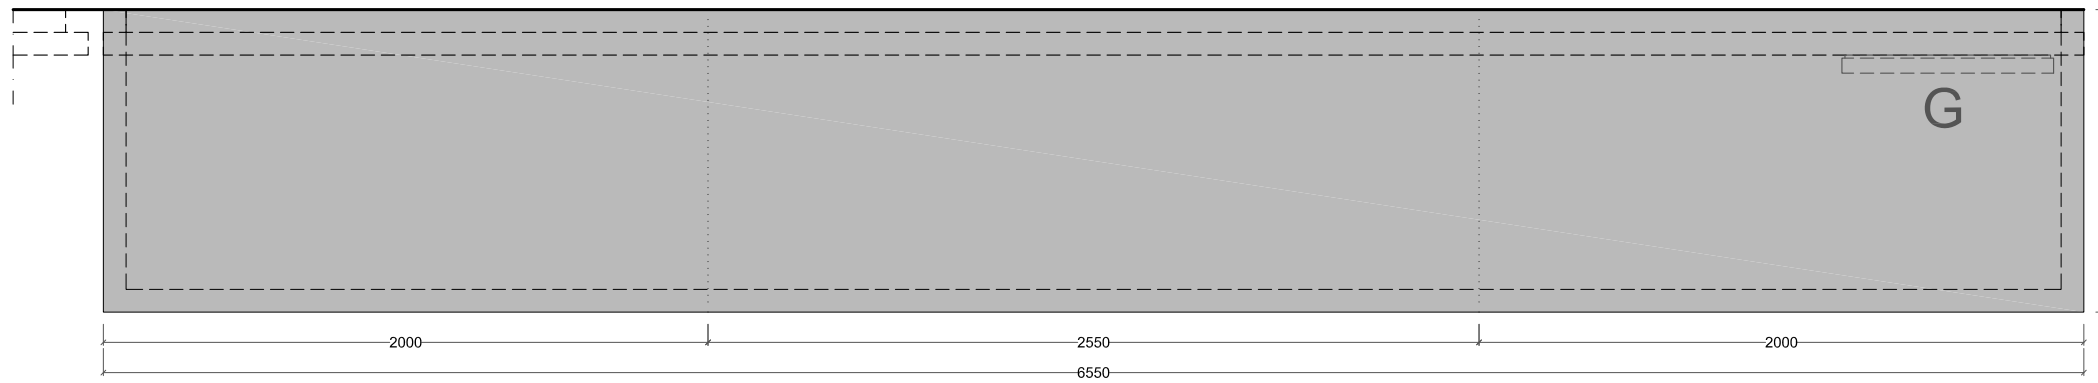

Baseboard
NCS S4500N
as Corian Silver Gray