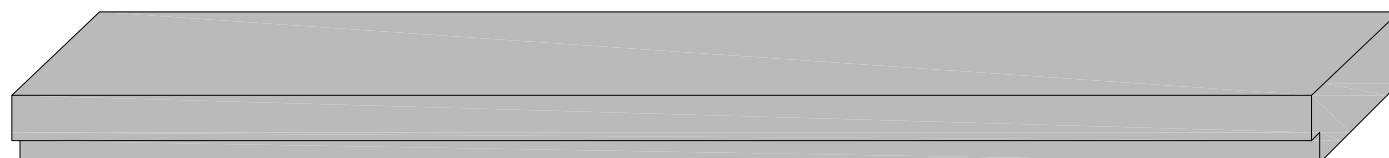

Plan

Baseboard  
NCS S4500N

as Corian Silver Gray

Section A

Front view

Plan

- Baseboard  
NCS S4500N
- as Corian Silver Gray

- Bronzed brass 
- Baseboard  
 NCS S4500N 
- as Corian Silver Gray 