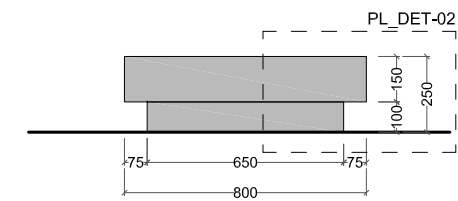

Side view

Baseboard
NCS S4500N

as Corian Silver Gray