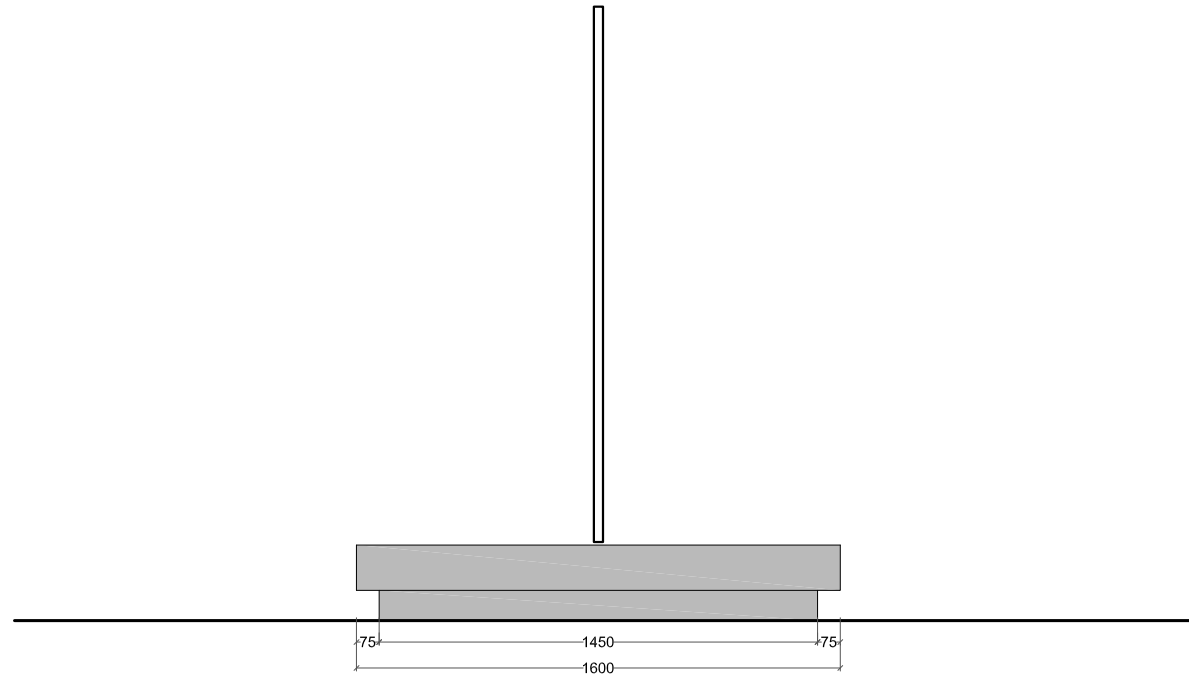

OK-1998-0080

Front view