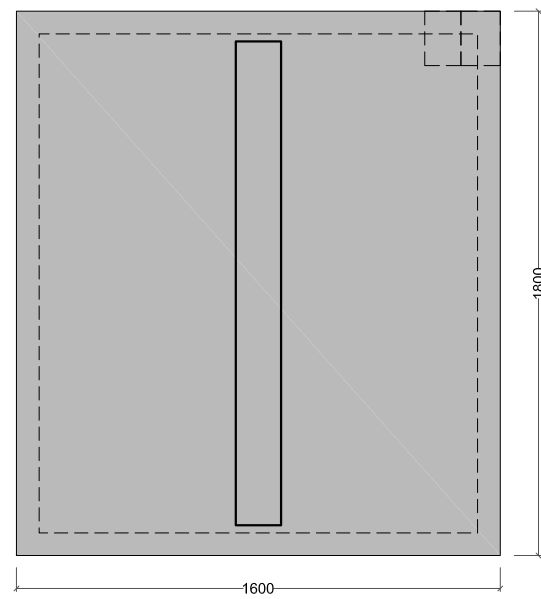

OK-1998-0080

Front view

Side view

Plan

Baseboard  
NCS S4500N

as Corian Silver Gray

NG.M.00437

- Baseboard NCS S4500-N
- as Corian Silver Gray