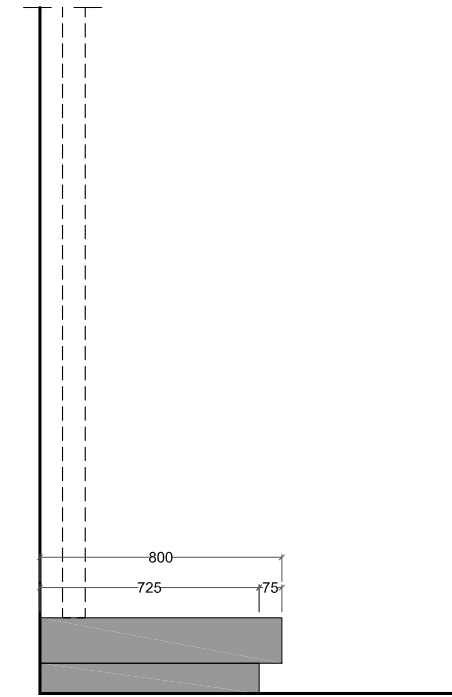

as Corian Deep Cloud

Front view

Side view

Plan

Baseboard  
NCS S8500N

as Corian Deep Cloud

Front view

Side view