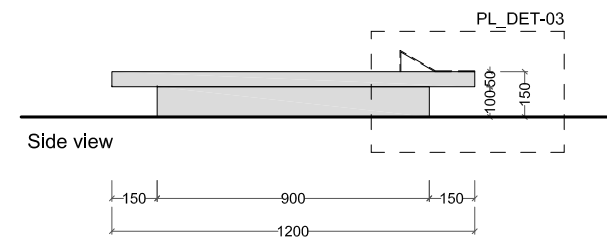

EKSTERN.2017.0071

Baseboard
NCS S1000-N

as Corian Pearl Gray