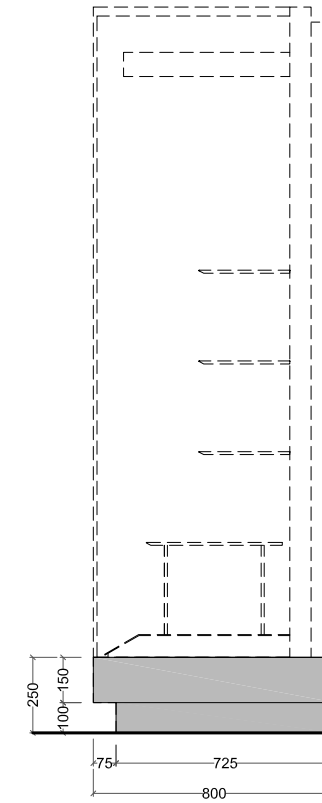

Side view

- Baseboard NCS S4500N
- as Corian Silver Gray