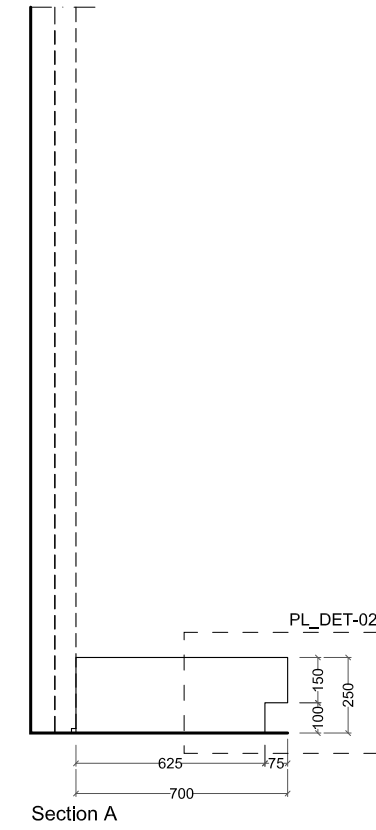

Front view

Section A

Plan

- Baseboard NCS S1000N
- as Corian Pearl Gray

Baseboard  
NCS S1000N  
as Corian Pearl Gray

Front view

Section A

Plan