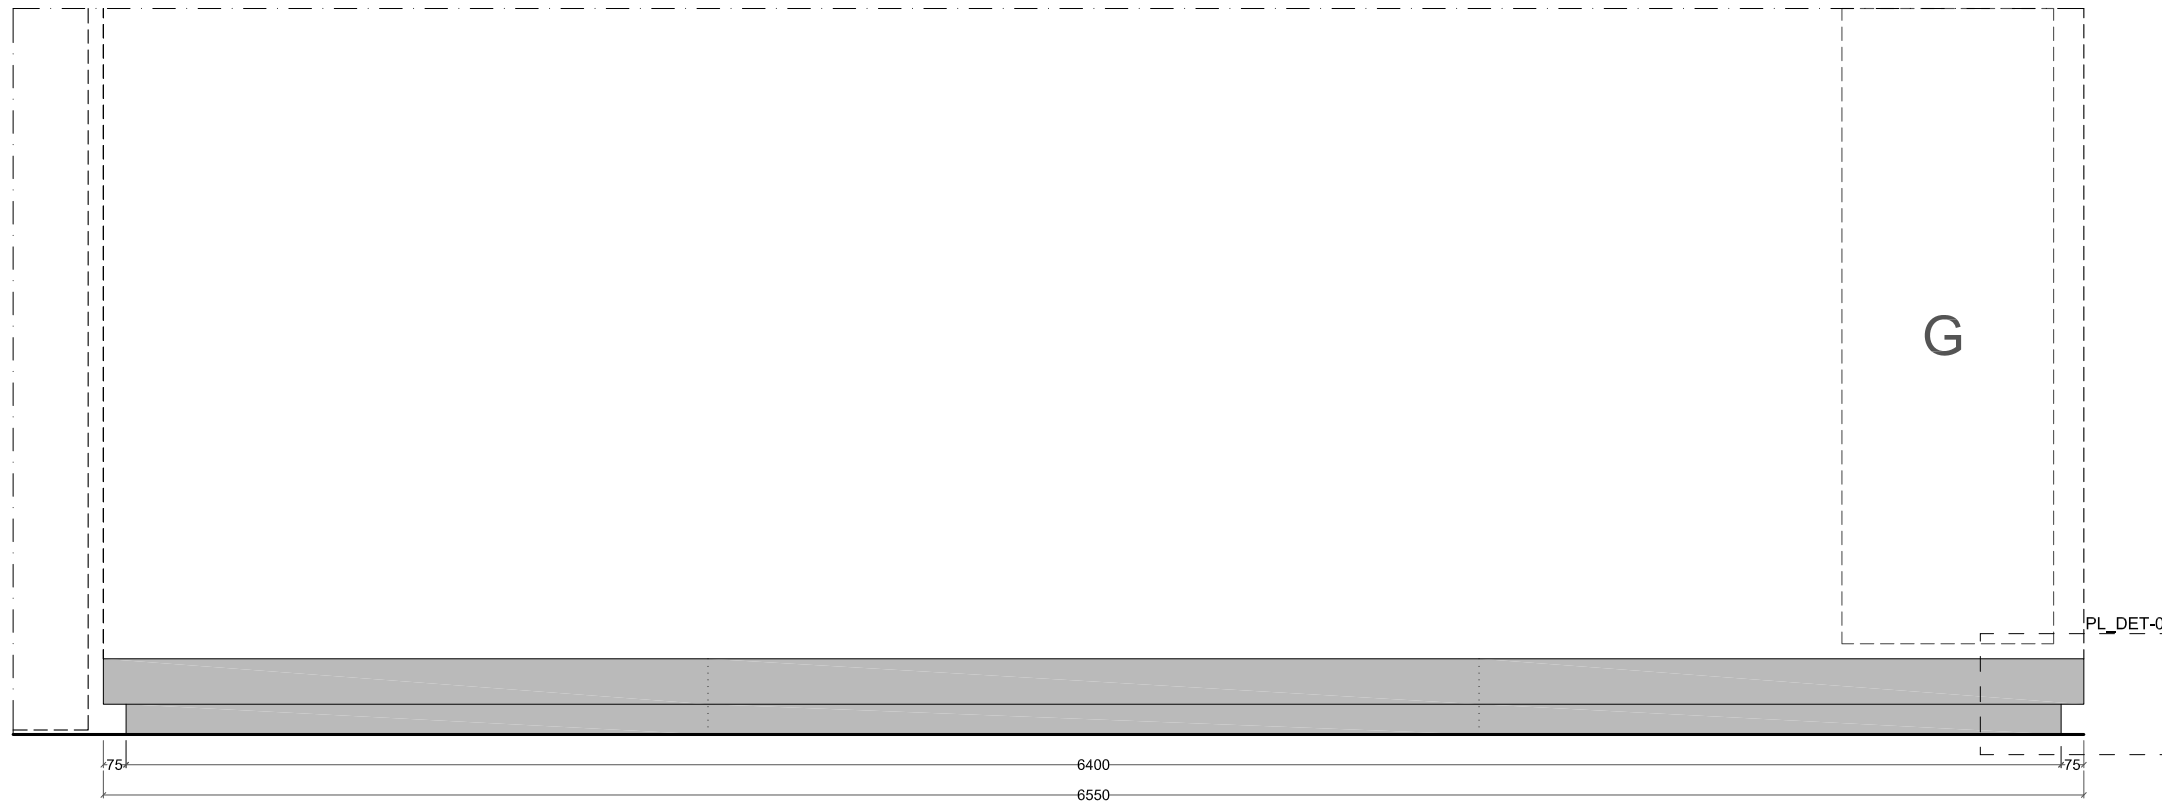

Baseboard
NCS S4500N
as Corian Silver Gray