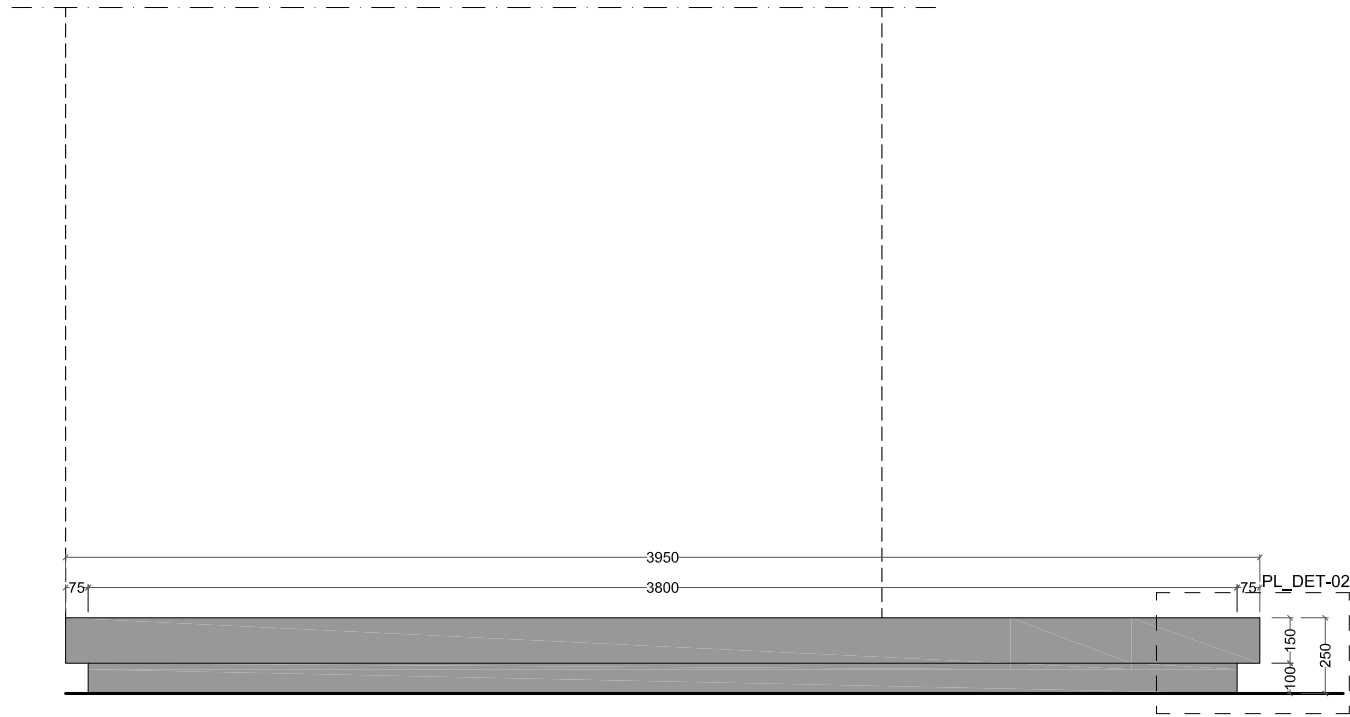

as Corian Deep Cloud

Front view

Side view

Plan

Baseboard  
NCS S8500N

as Corian Deep Cloud

Front view

Side view