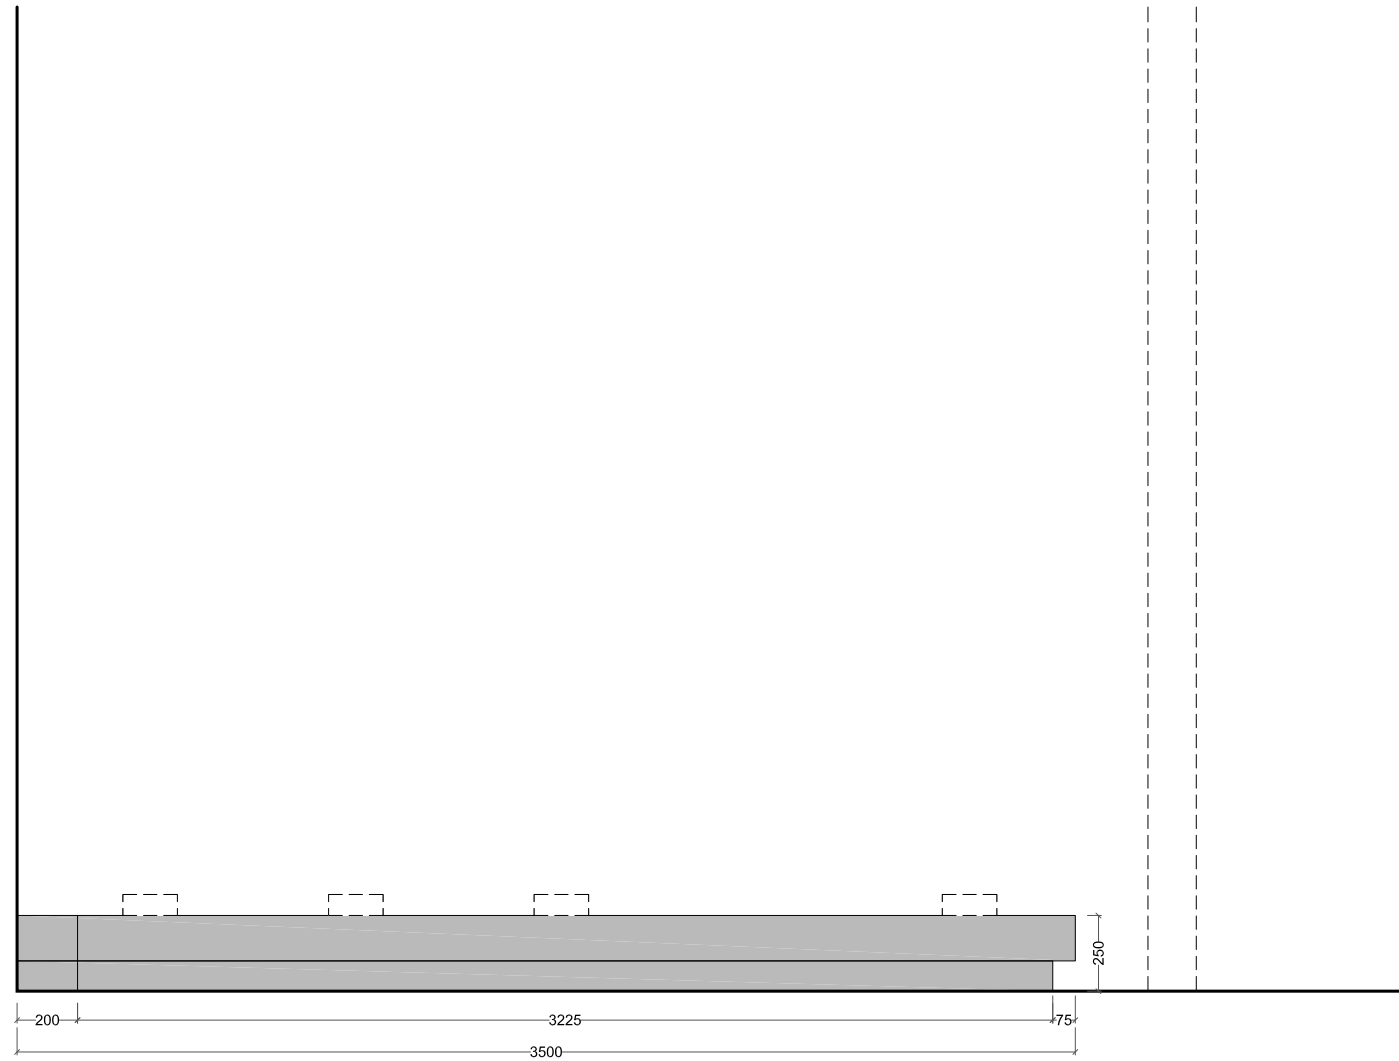

Front view

Baseboard
NCS S4500N

as Corian Silver Gray