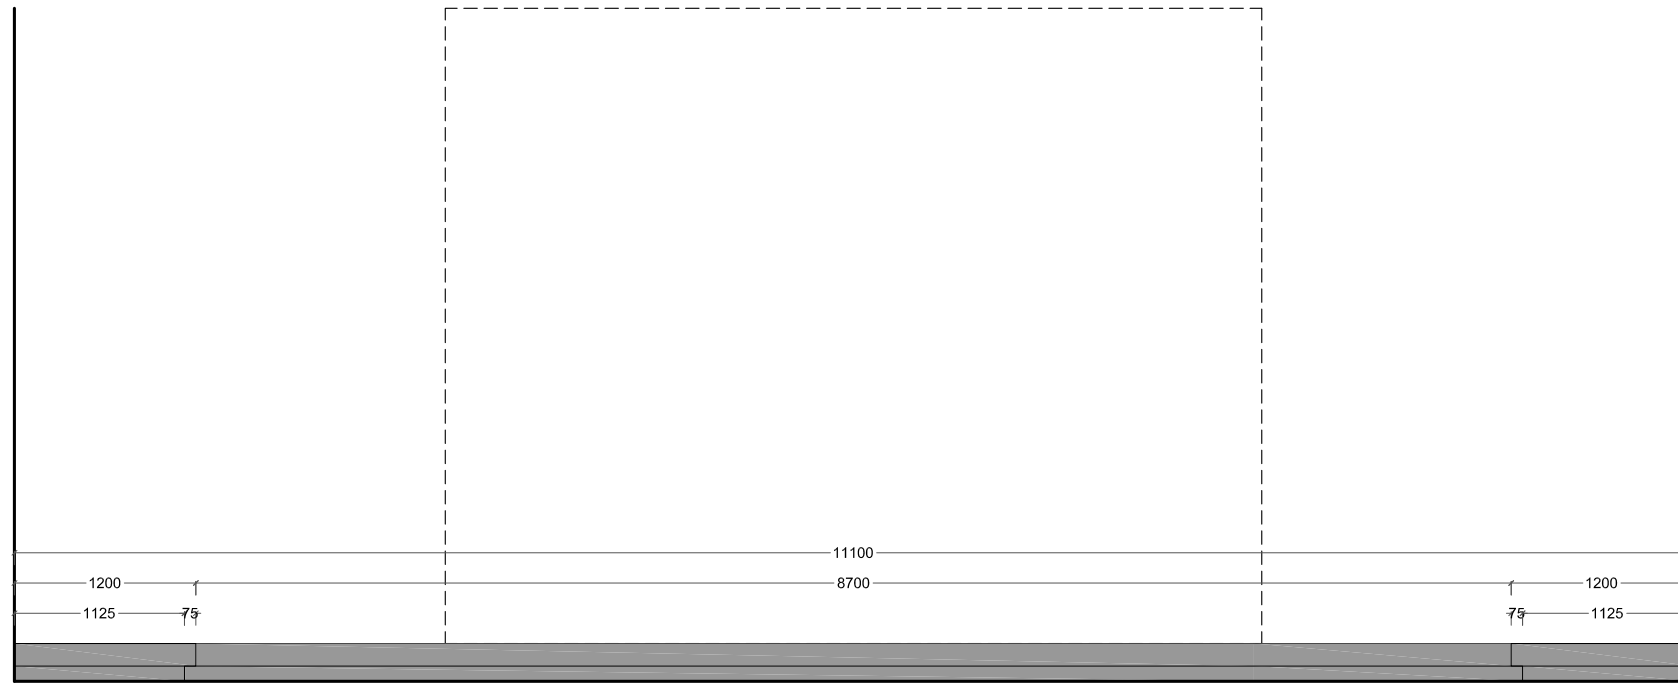

Front view

Side view

Plan

Baseboard  
NCS S8500N

as Corian Deep Cloud

Front view

Section A

Plan