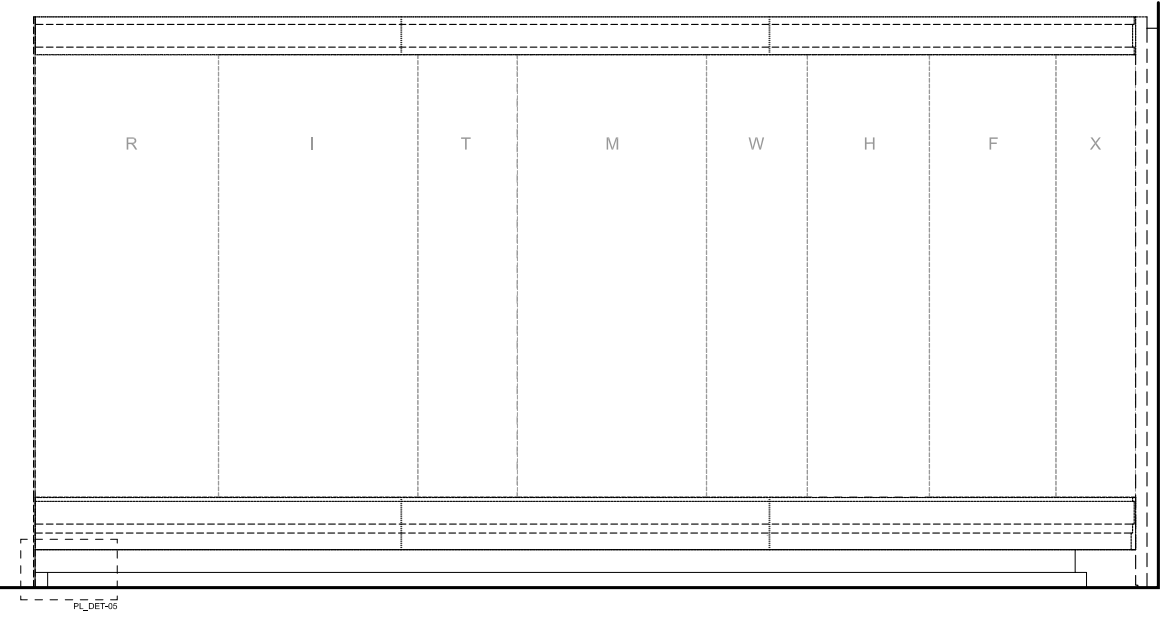

Baseboard  
 NCS S8500N  
 as Corian Deep Cloud

Front view

Section A

Plan

Baseboard  
 NCS S8500N  
 as Corian Deep Cloud

Front view

Plan

Section A