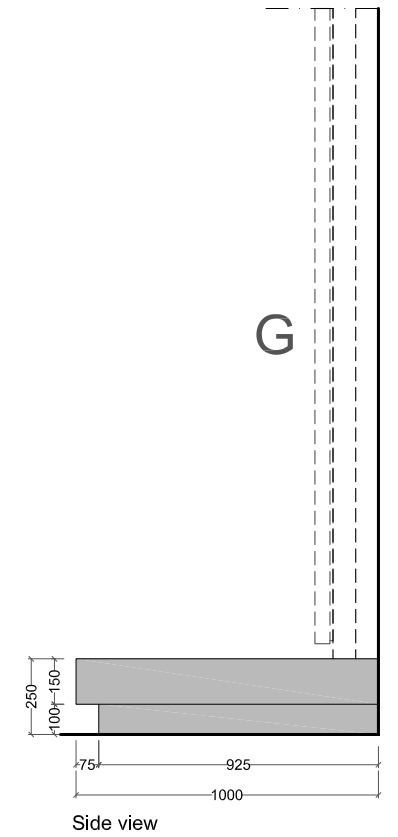

Baseboard
NCS S4500N
as Corian Silver Gray