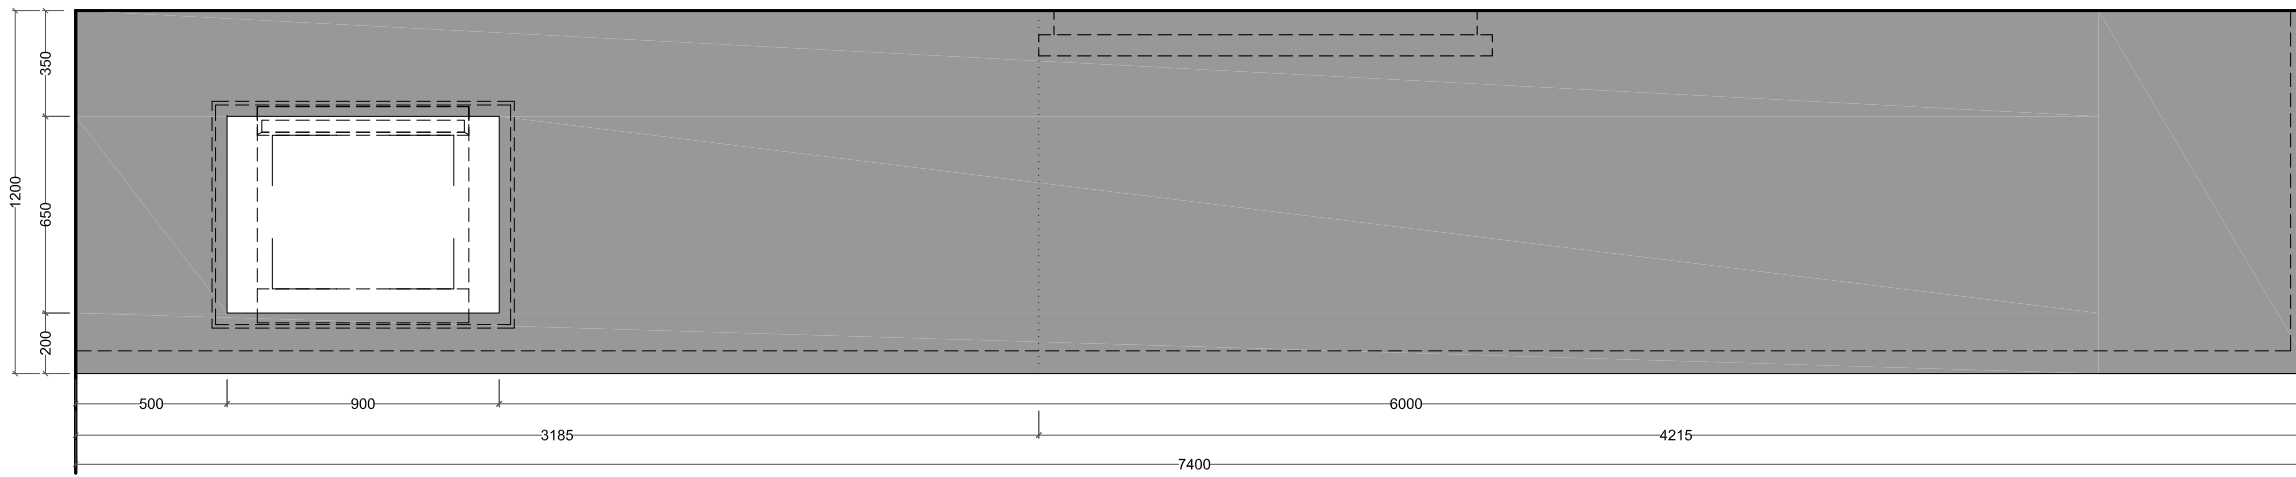

- Baseboard NCS S8500N
- as Corian Deep Cloud