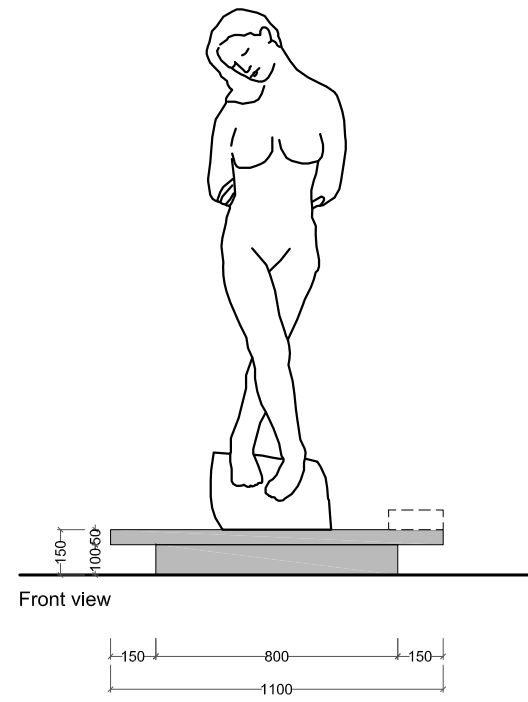

NG.S.00836

Baseboard
NCS S4500-N

as Corian Silver Gray