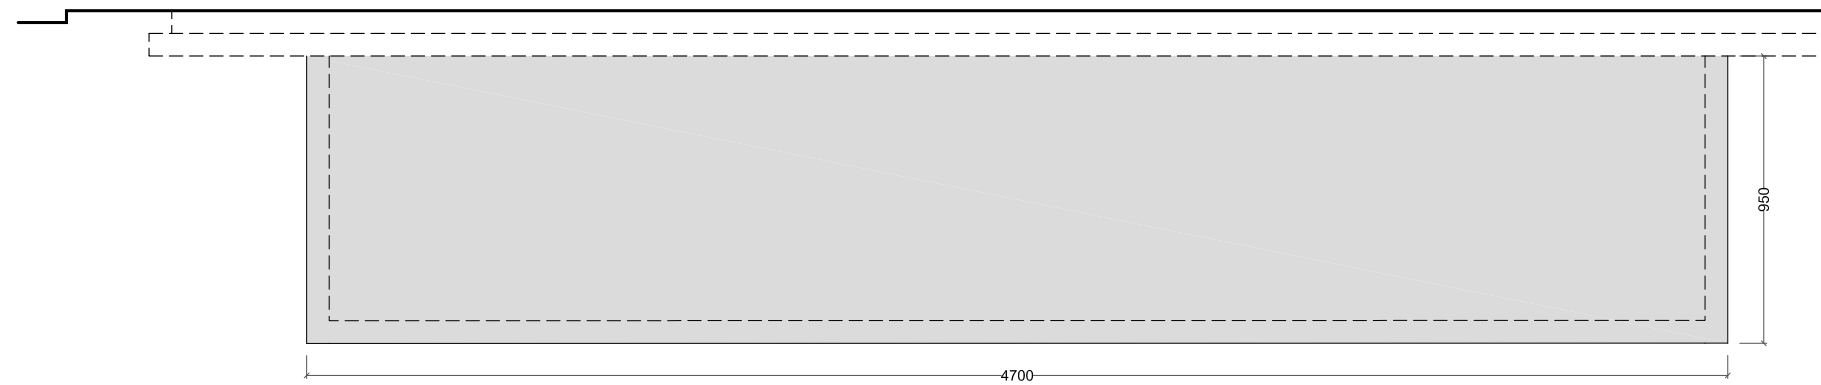

Front view

Section A

Plan

- Baseboard NCS S1000N
- as Corian Pearl Gray

Baseboard  
NCS S1000N  
as Corian Pearl Gray

Front view

Section A

Plan