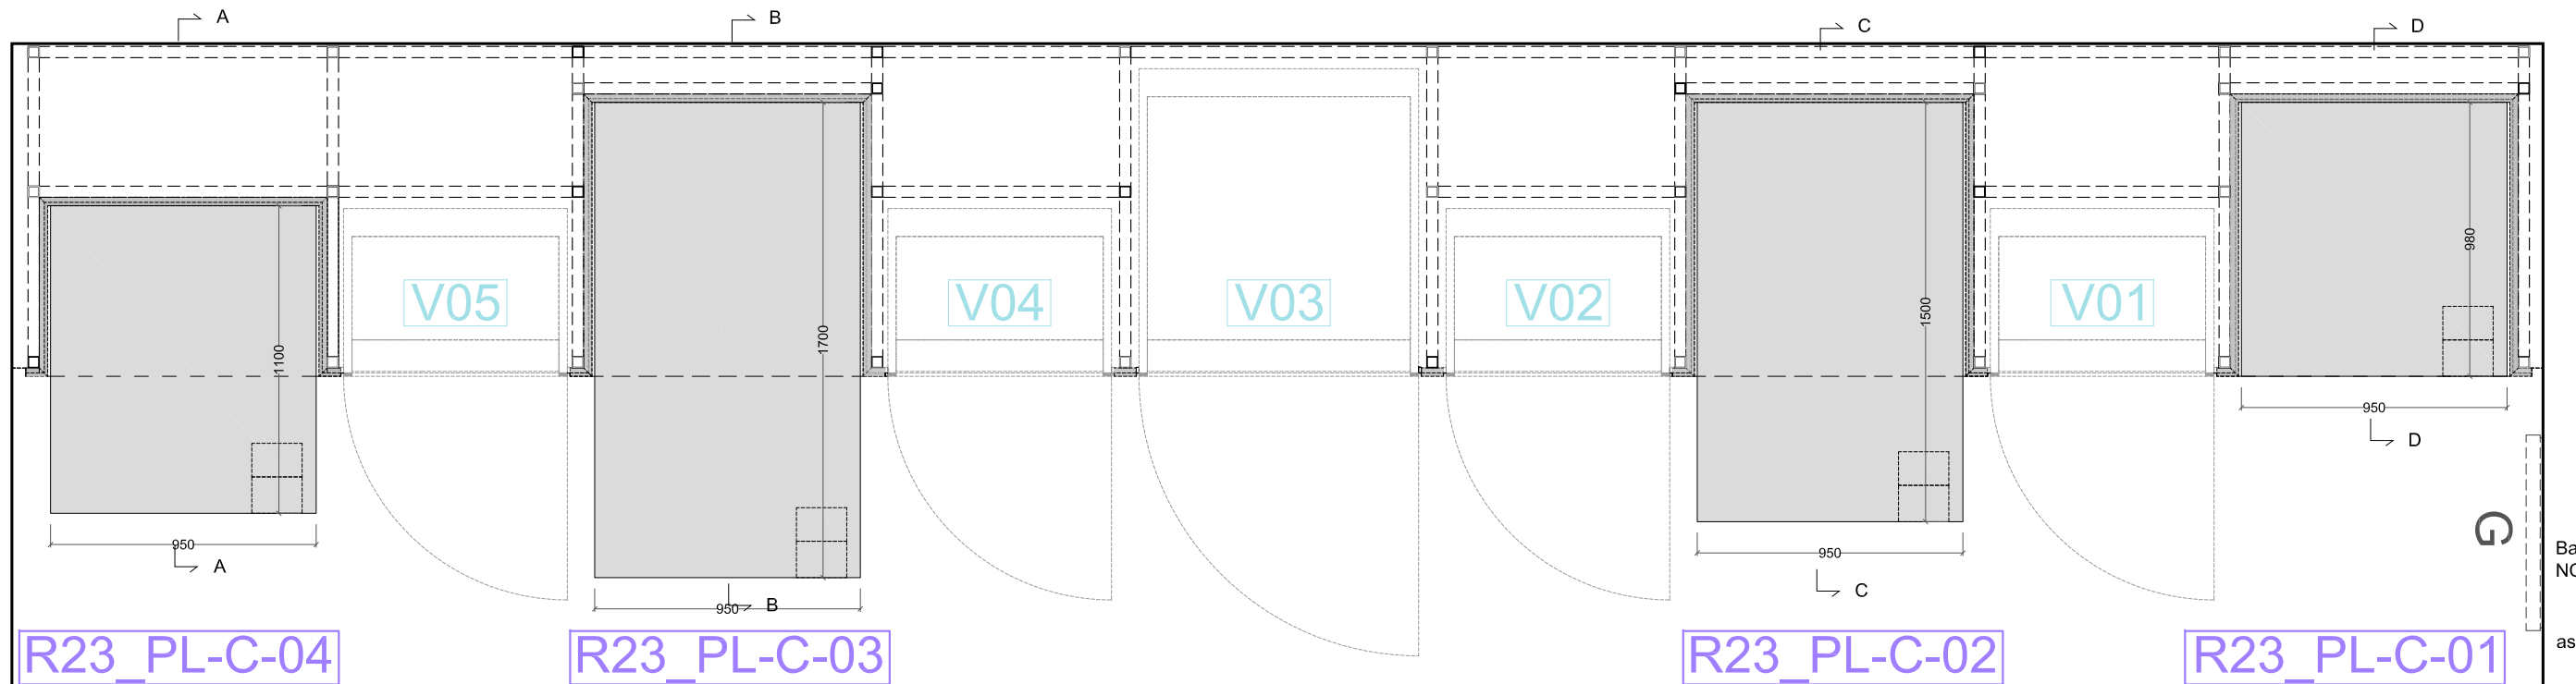

Baseboard
NCS S1000N
as Corian Pearl Gray