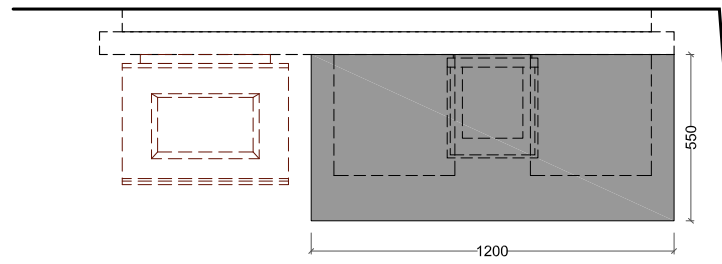

Plan

Baseboard
NCS S8500N
as Corian Deep Cloud