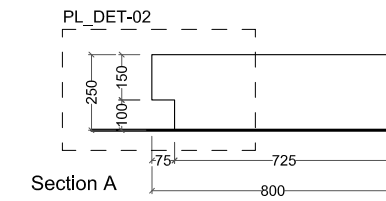

Baseboard
NCS S4500N

as Corian Silver Gray