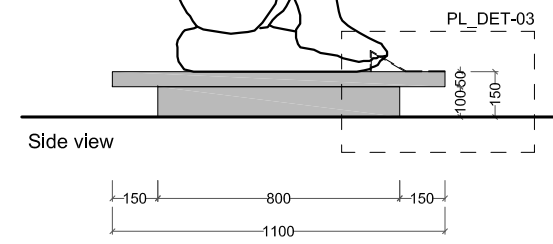

Baseboard
NCS S4500-N

as Corian Silver Gray