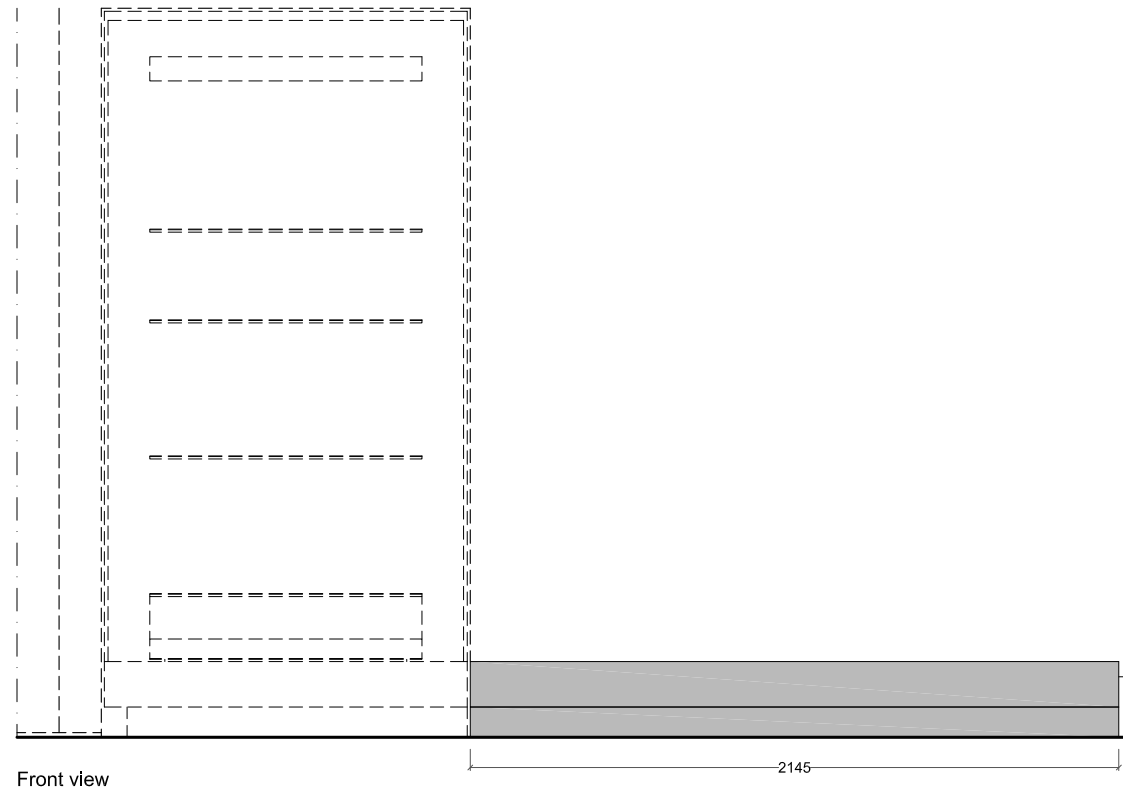

Plan

Baseboard  
NCS S8500N  
as Corian Deep Cloud

Front view

Side view

Plan

- Baseboard NCS S4500N
- as Corian Silver Gray

Front view

Section A