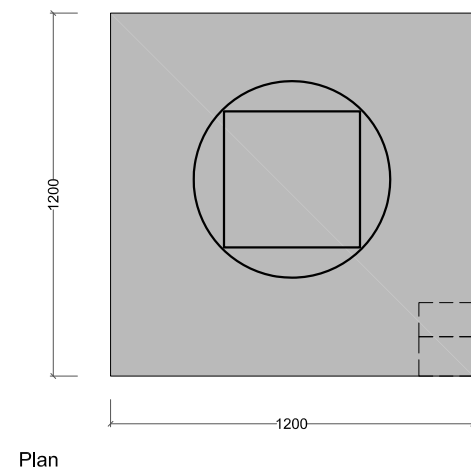

NG.S.00154

Baseboard
NCS S4500-N

as Corian Silver Gray