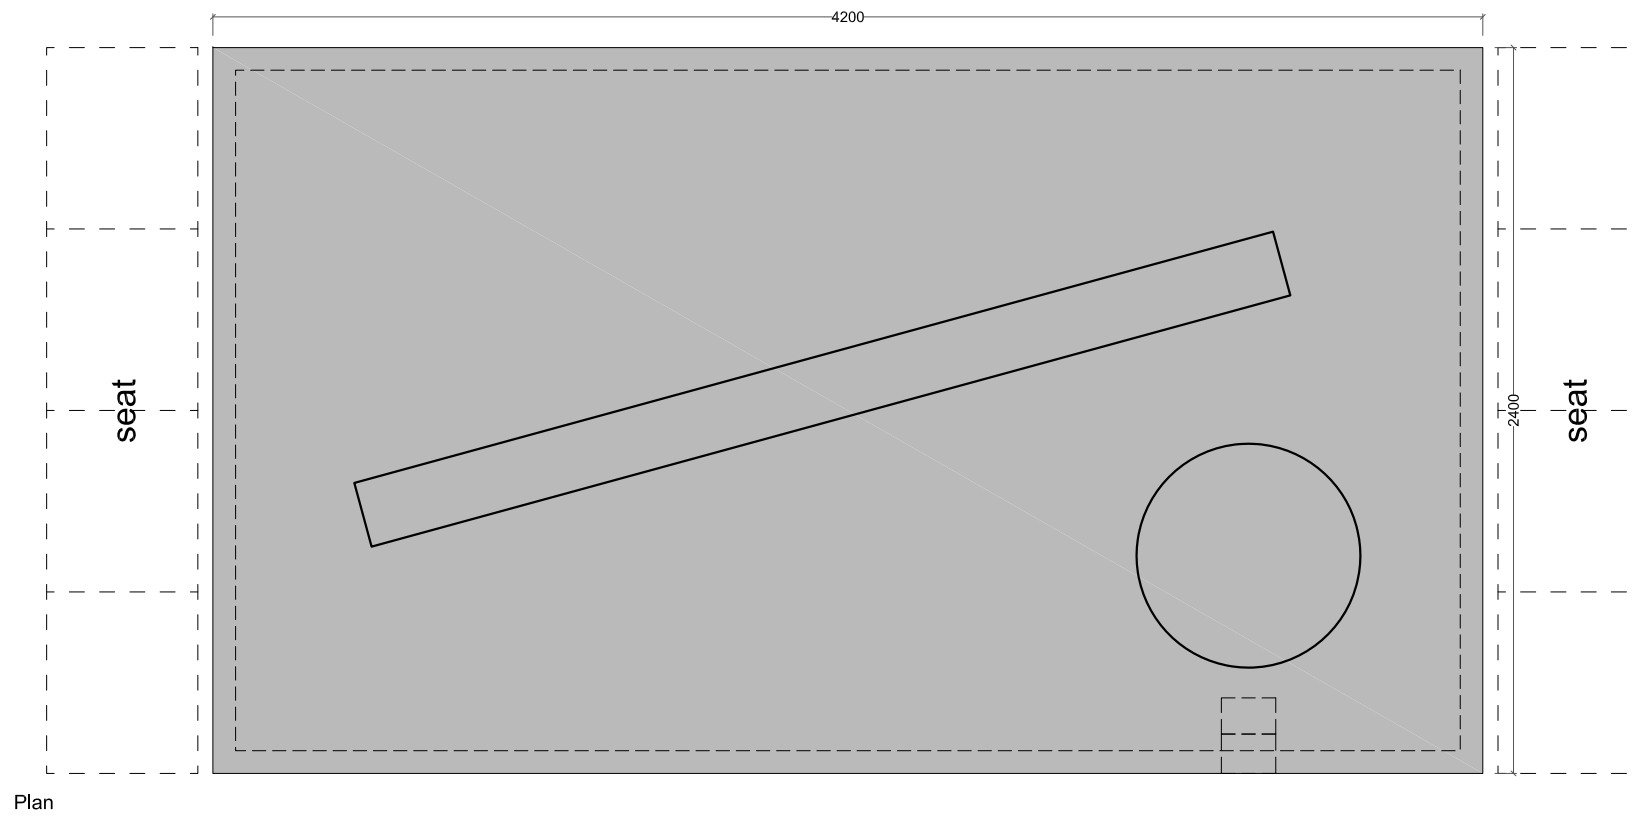

Plan

Baseboard  
NCS S4500N

as Corian Silver Gray

Front view

Side view

Plan

Baseboard  
NCS S4500N

as Corian Silver Gray