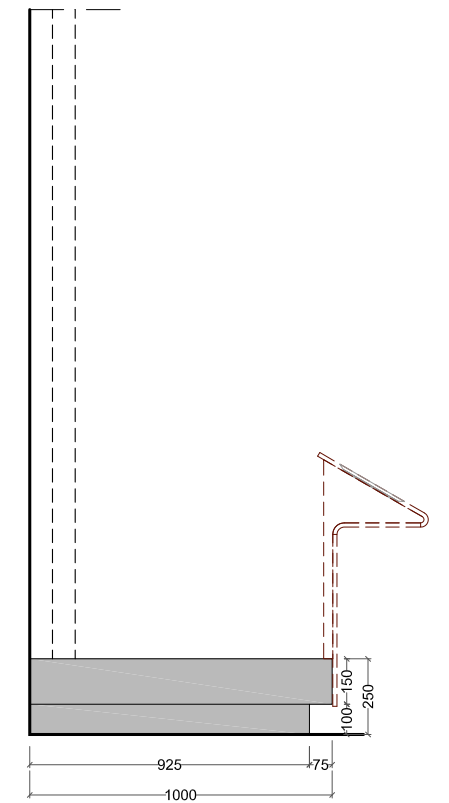

Side view

- Baseboard NCS S4500N
- as Corian Silver Gray