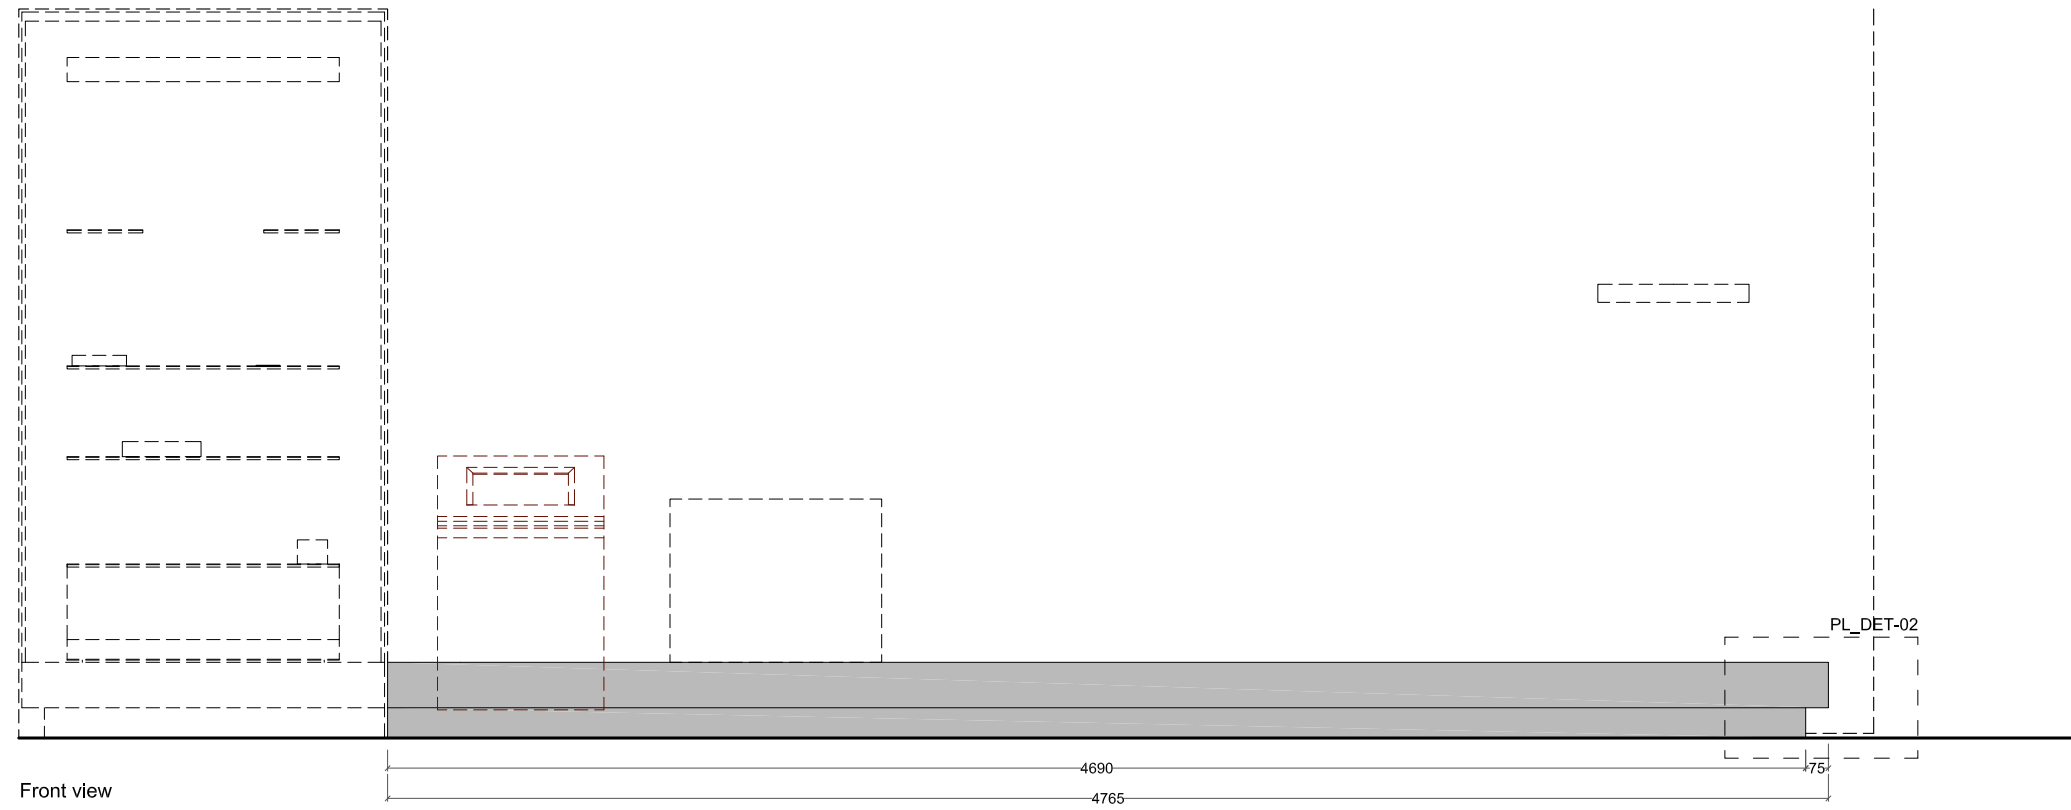

Front view

- Baseboard NCS S4500N
- as Corian Silver Gray