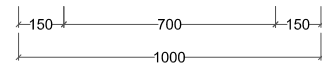

NG.S.00995