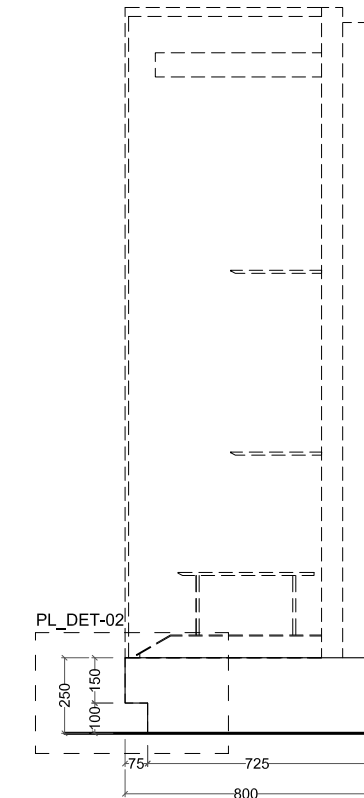

Section A

Baseboard
NCS S4500N

as Corian Silver Gray