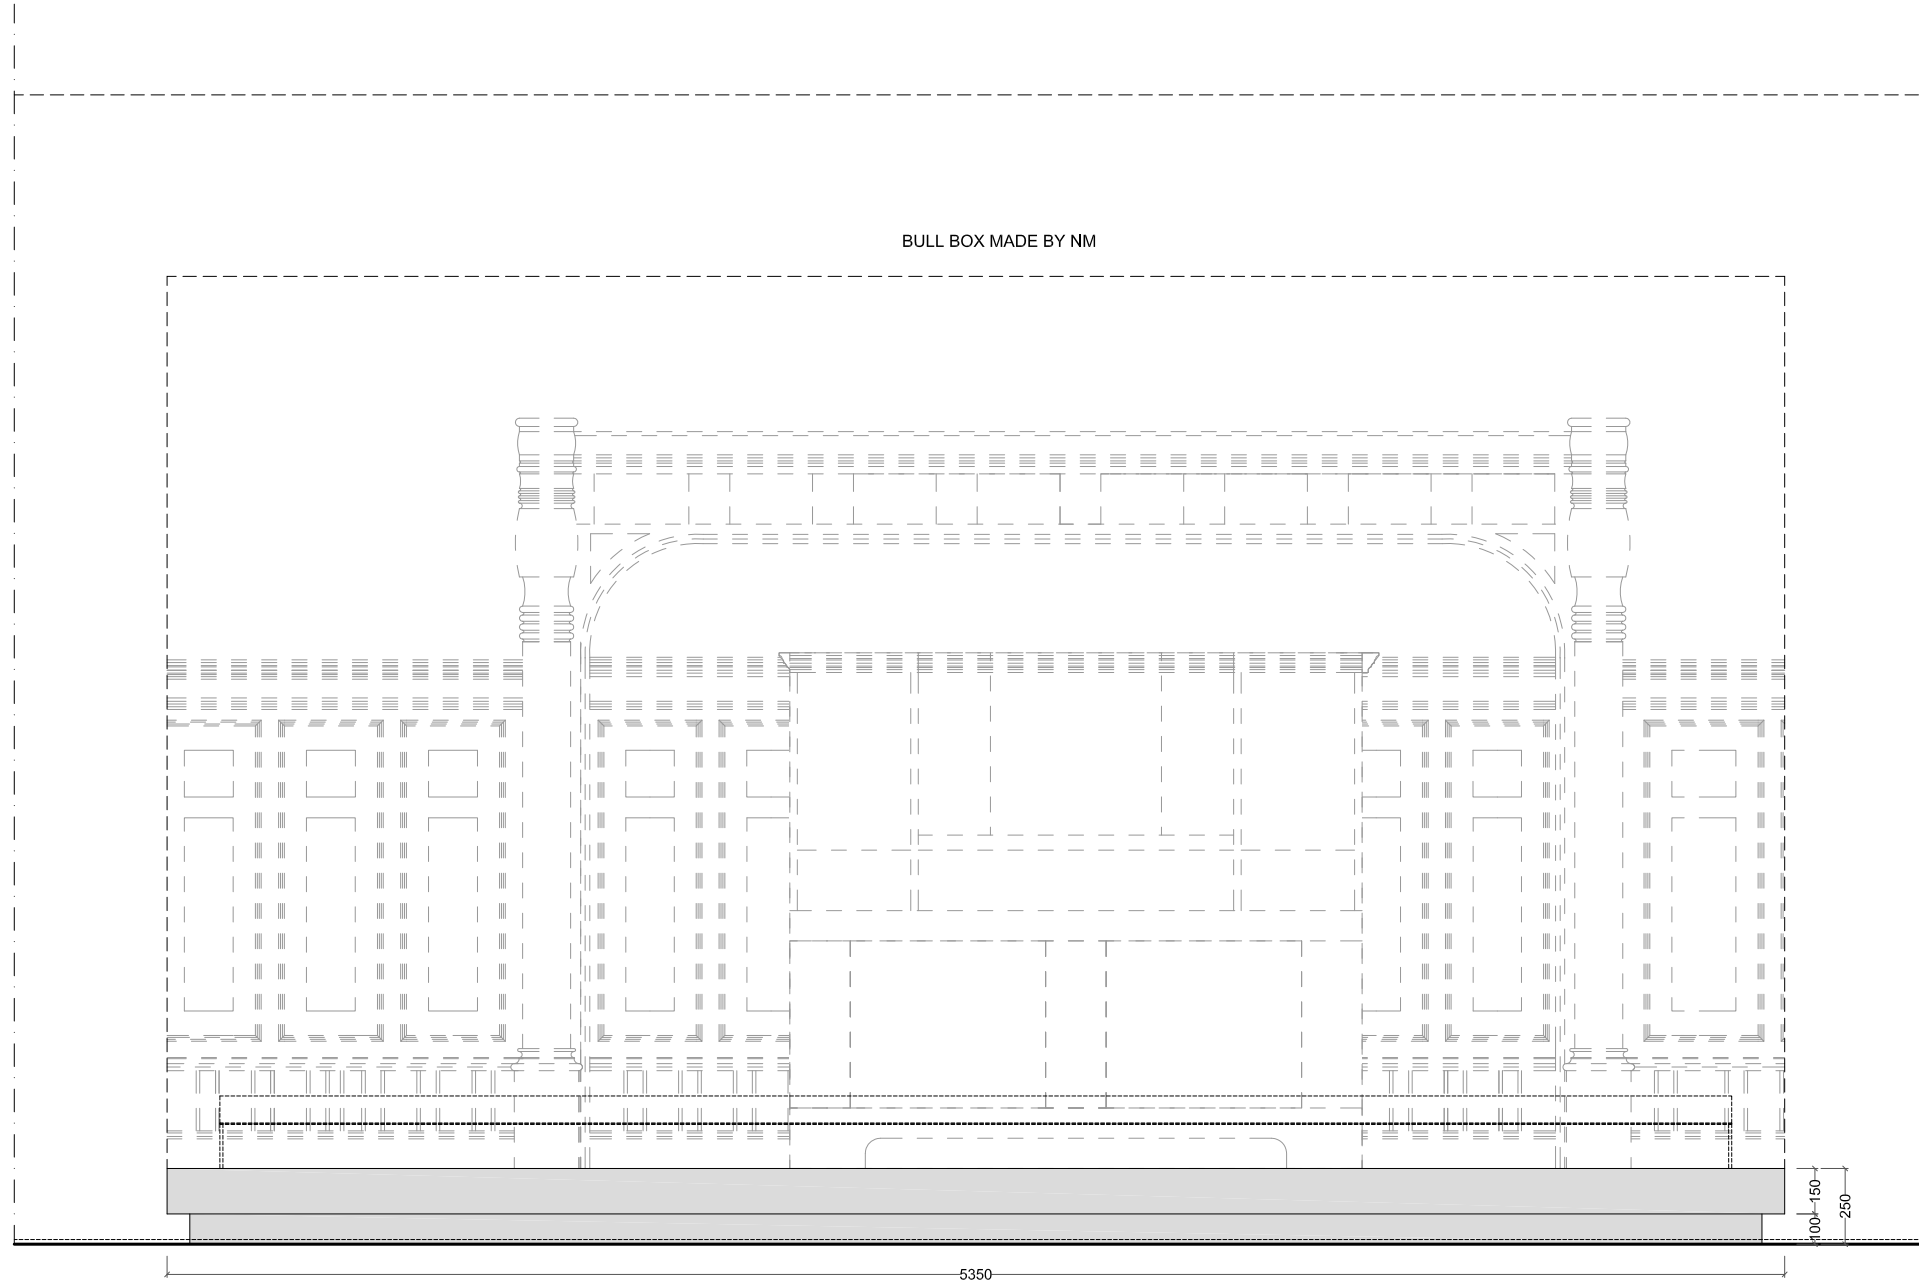

- Baseboard NCS S1000N
- as Corian Pearl Gray