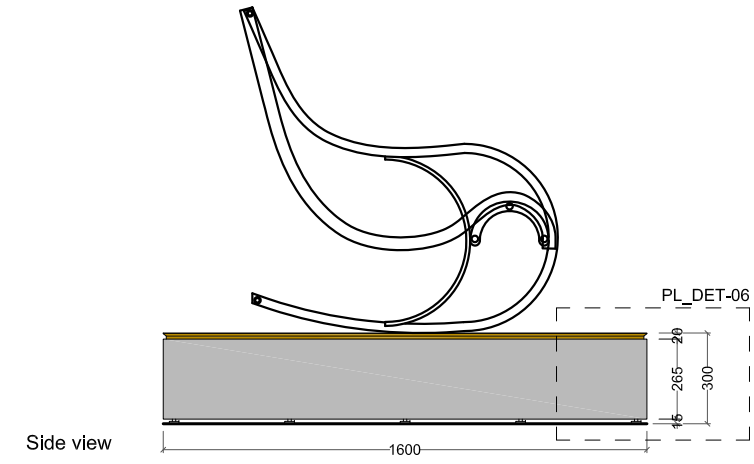

- Bronzed brass
- Baseboard
  NCS S4500N
- as Corian Silver Gray