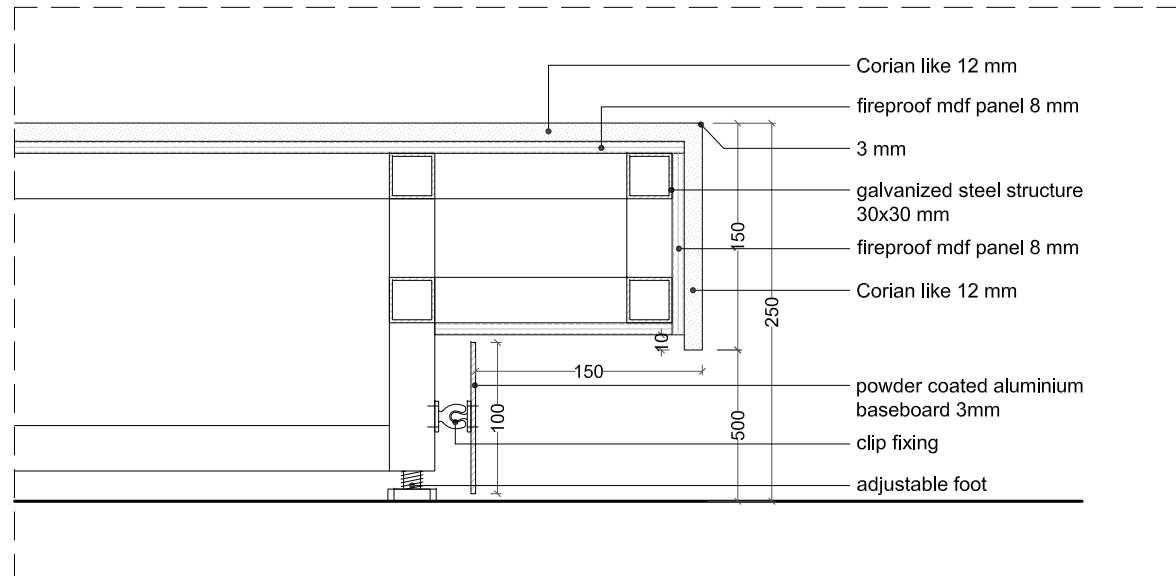

PL_DET-01

1:5

1:5

1:5

1:10

1:10

1:5