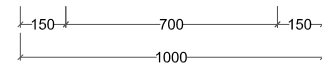

NG.S.00995