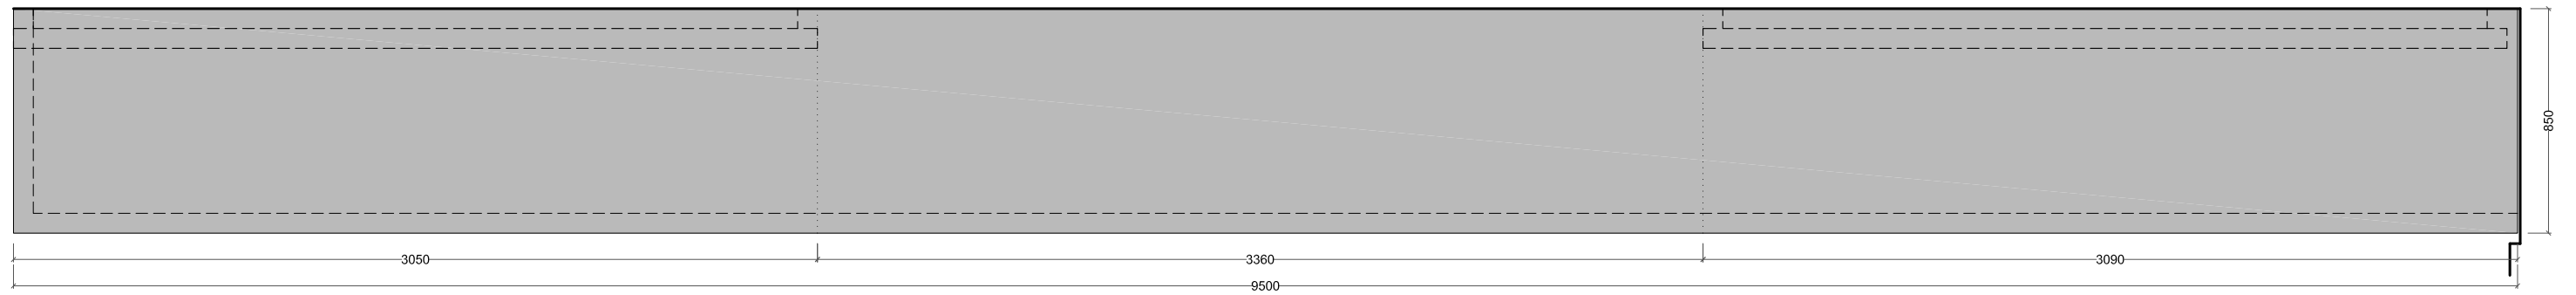

Baseboard  
NCS S4500N  
as Corian Silver Gray

Front view

Side view

Plan

- Baseboard NCS S4500N
- as Corian Silver Gray

Front view

Plan

Baseboard  
NCS S4500N