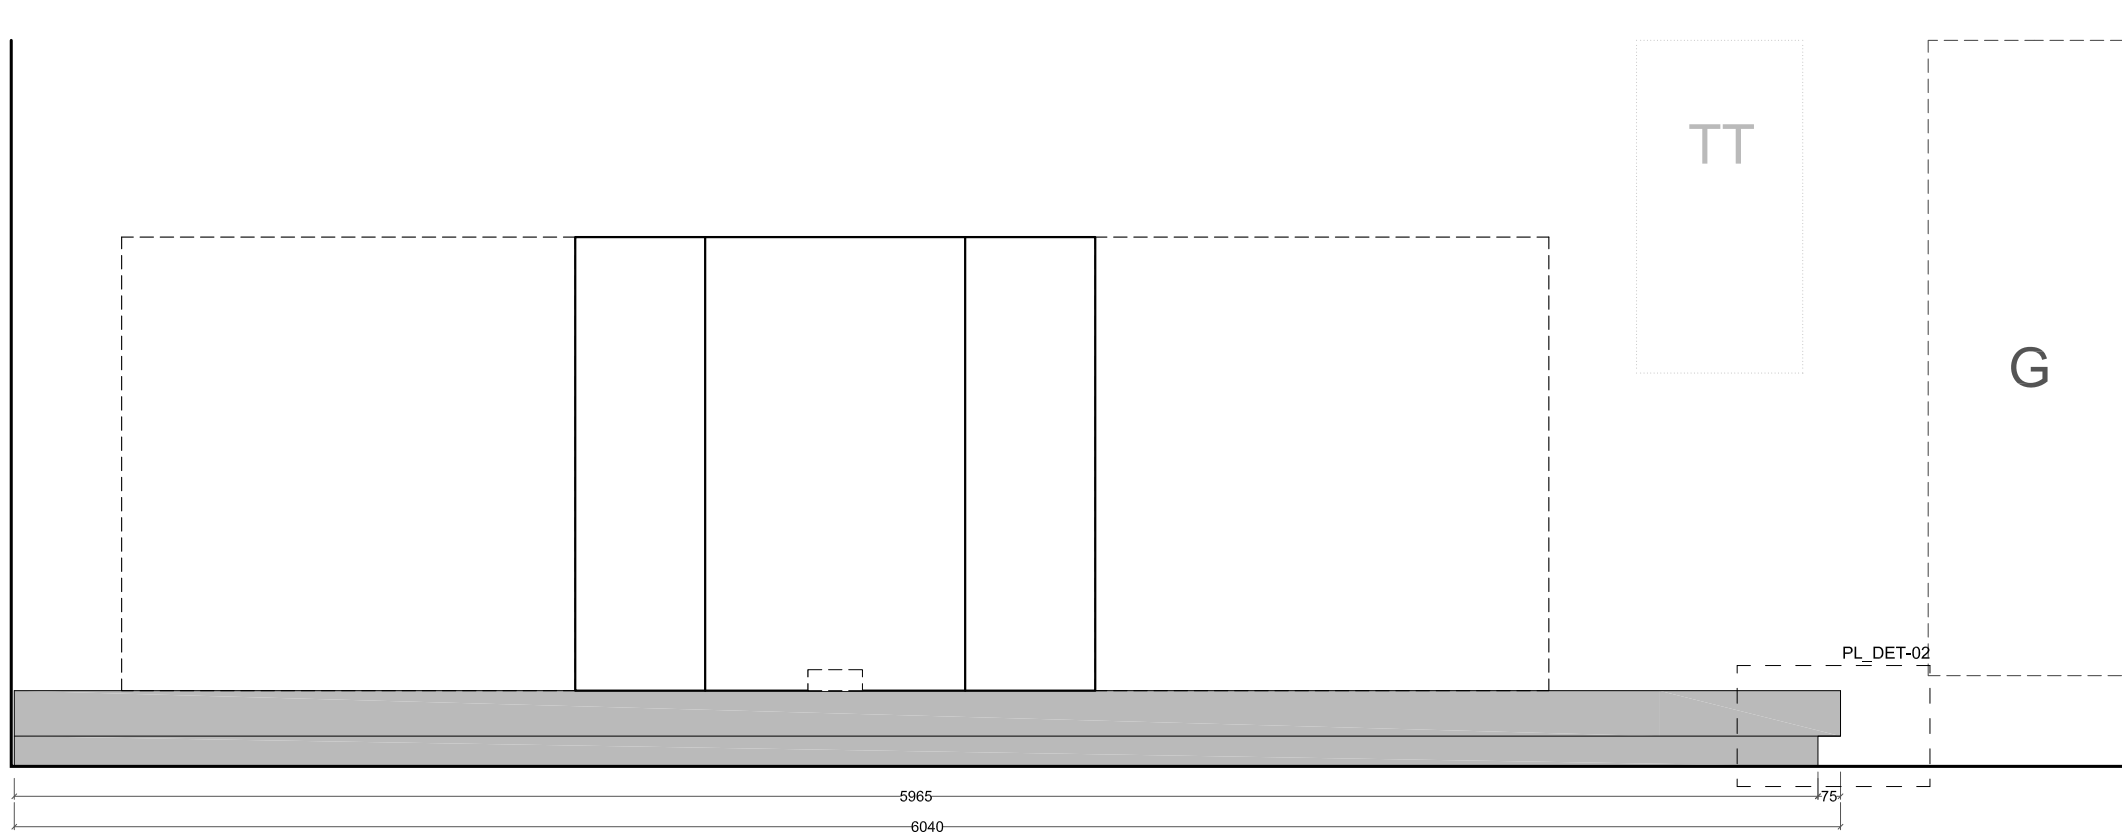

Plan

Baseboard  
NCS S4500N

as Corian Silver Gray

Front view

Side view

Plan

Baseboard  
NCS S4500N

as Corian Silver Gray