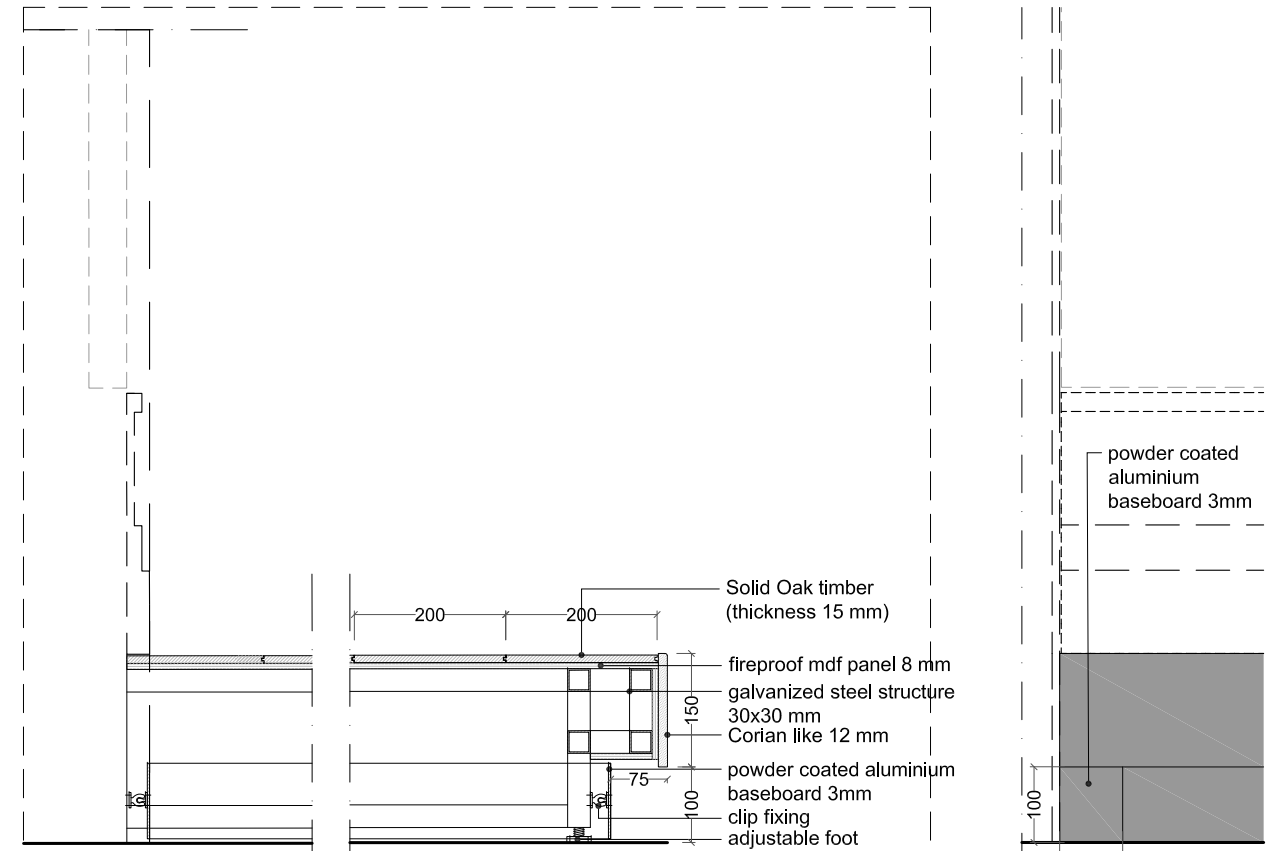

PL\_DET-01

1:5

PL\_DET-02

1:5

PL\_DET-03

1:5

PL\_DET-04

1:10

PL\_DET-05

1:10

PL\_DET-06

1:5

Front view

Side view

Plan

- Baseboard NCS S1000N
- as Corian Glacier Ice