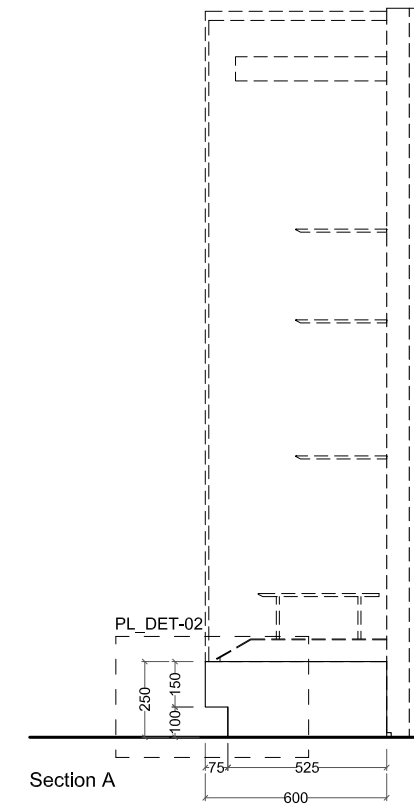

Plan

Baseboard  
NCS S8500N  
as Corian Deep Cloud

Front view

Side view

Plan

- Baseboard NCS S4500N
- as Corian Silver Gray

Front view

Section A