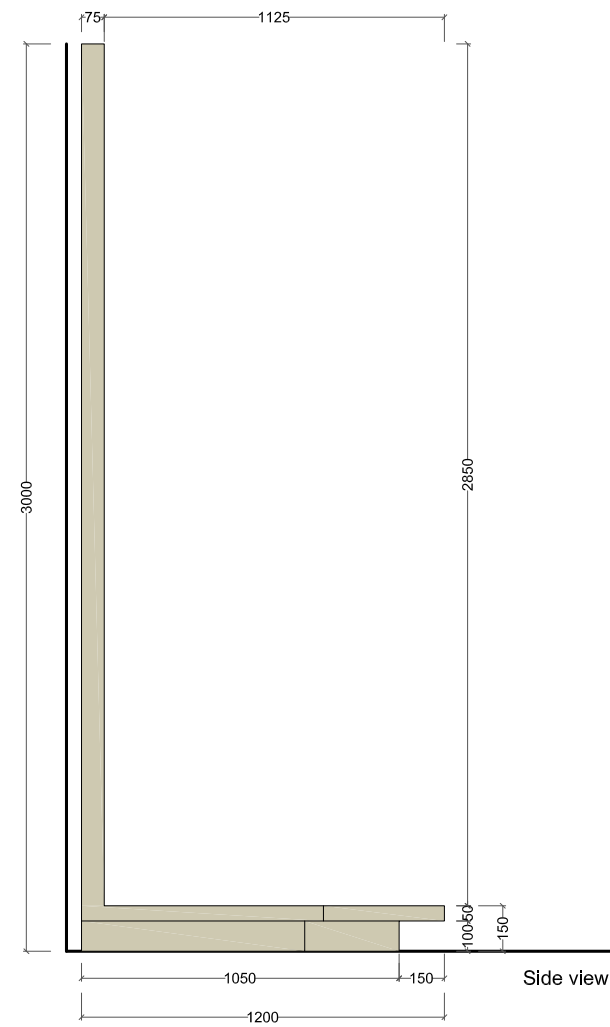

Baseboard
NCS S4500-N

as Corian Clay