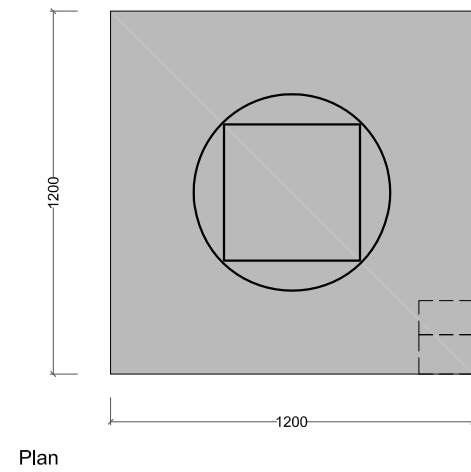

NG.S.00707

Baseboard
NCS S4500-N

as Corian Silver Gray