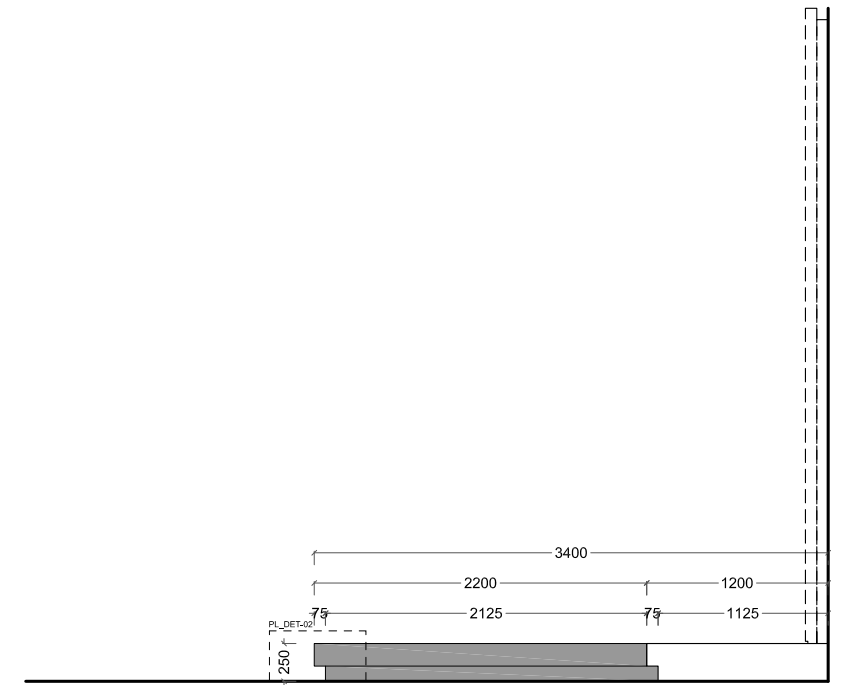

Front view

Side view

Plan

Baseboard  
NCS S8500N

as Corian Deep Cloud

Front view

Section A

Plan