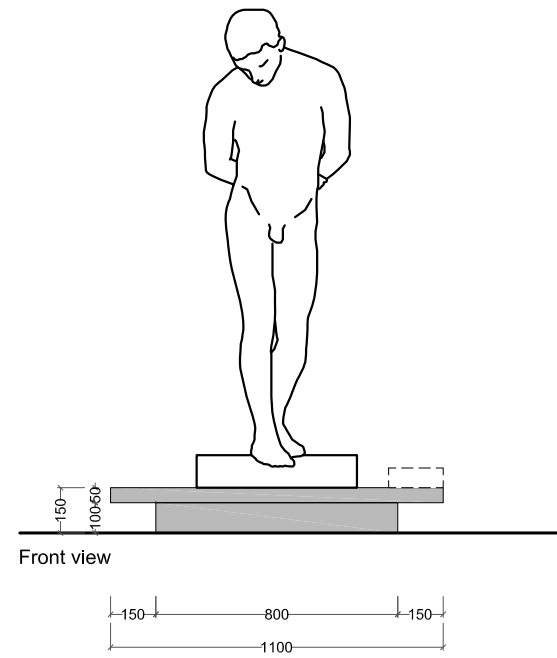

NG.S.00988

Baseboard
NCS S4500-N

as Corian Silver Gray