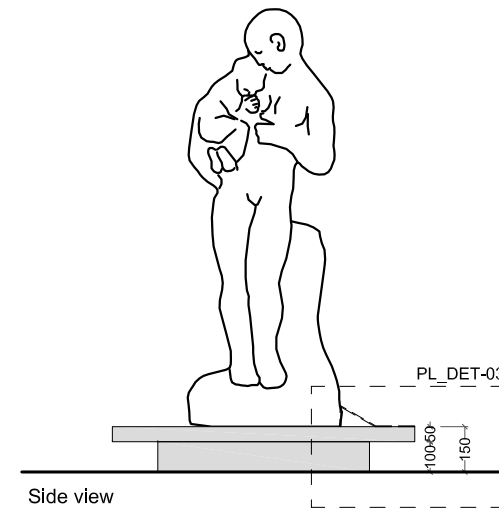

NG.S.00995

Baseboard
NCS S1000-N
as Corian Pearl Gray