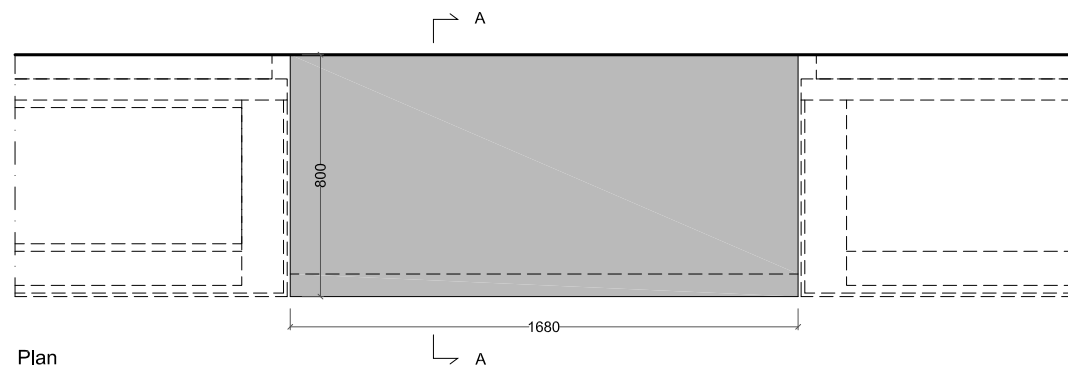

Plan

Baseboard
NCS S4500N

as Corian Silver Gray