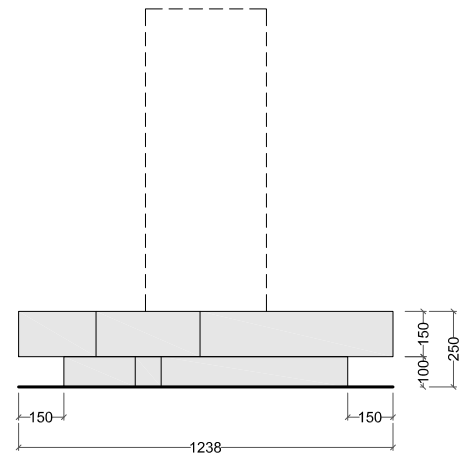

PL\_DET-05

1:10

PL\_DET-06

1:5

Front view

Side view

Plan

- Baseboard NCS S1000N
- as Corian Glacier Ice