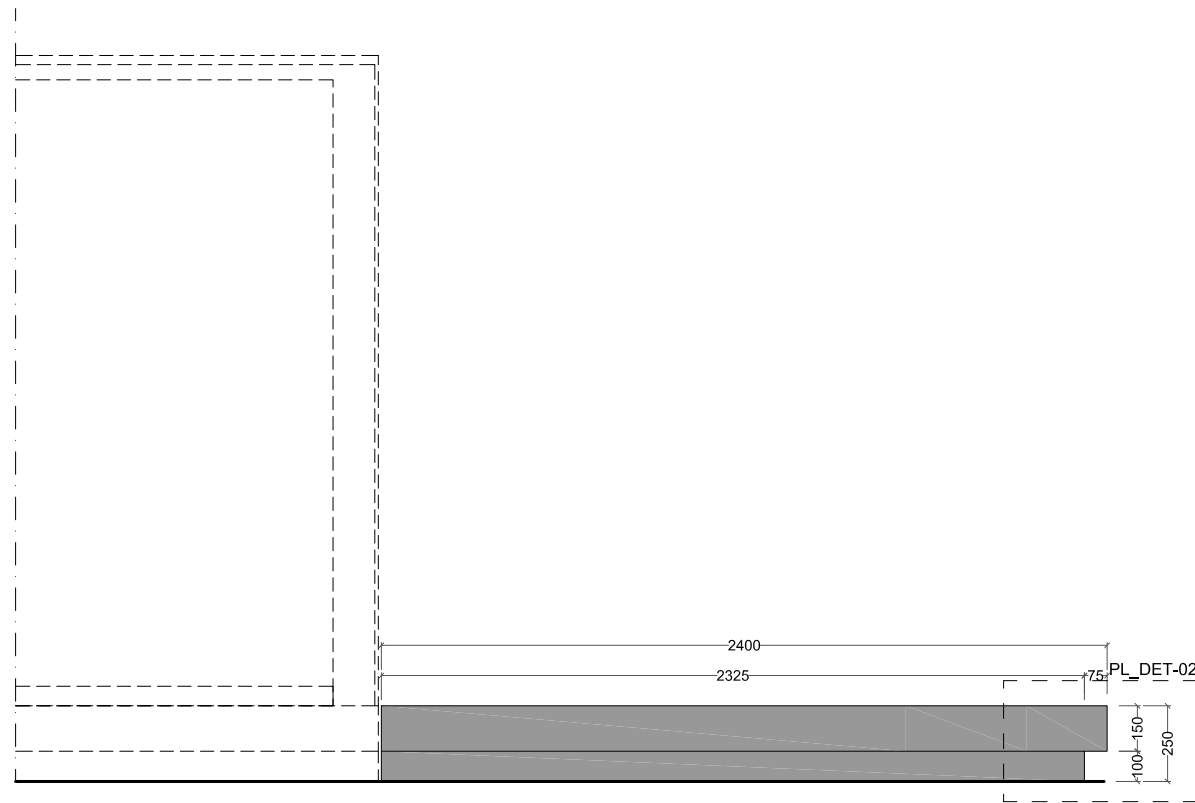

Front view

Baseboard
NCS S8500N

as Corian Deep Cloud