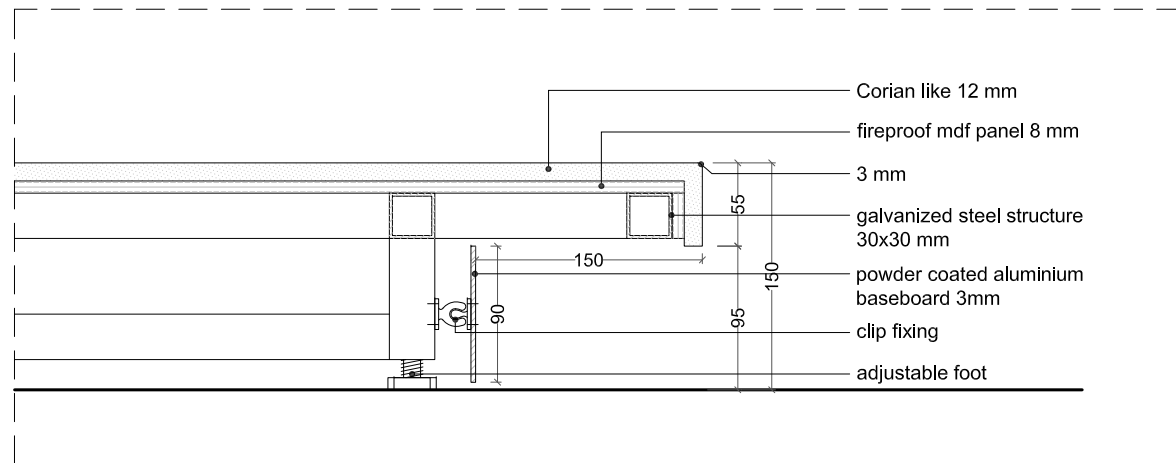

1:5

PL_DET-03

1:5