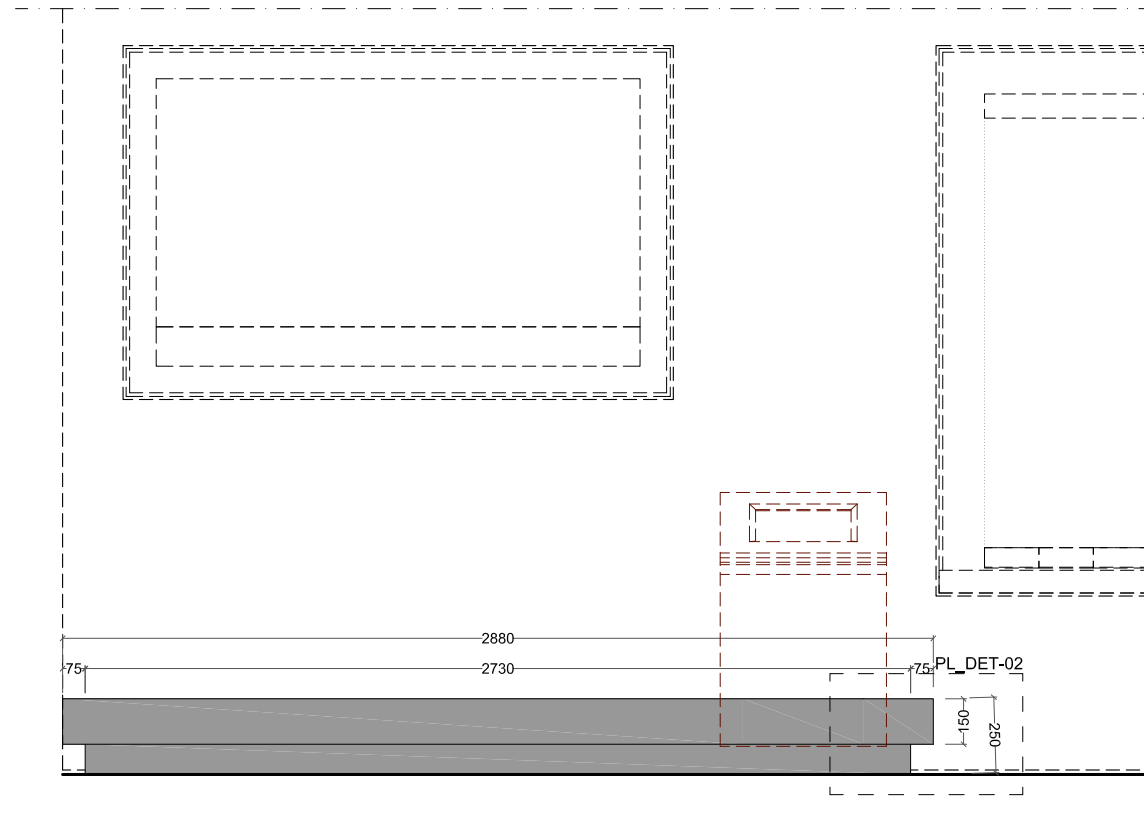

Plan

Baseboard  
NCS S8500N

as Corian Deep Cloud

Front view

Side view

Plan

Baseboard  
NCS S8500N

as Corian Deep Cloud