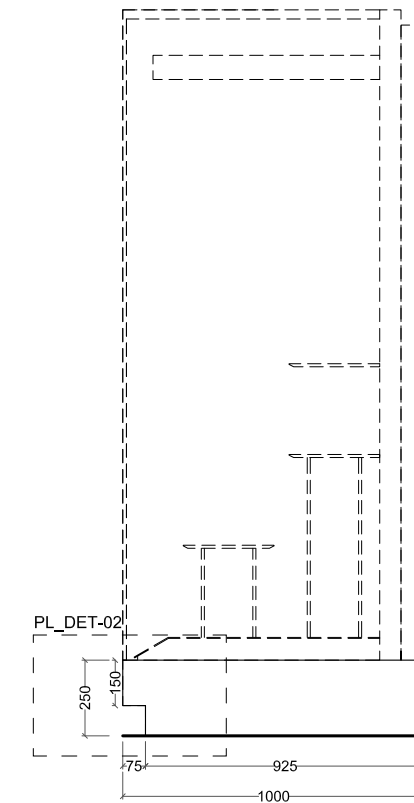

Section A

Baseboard
NCS S4500N

as Corian Silver Gray