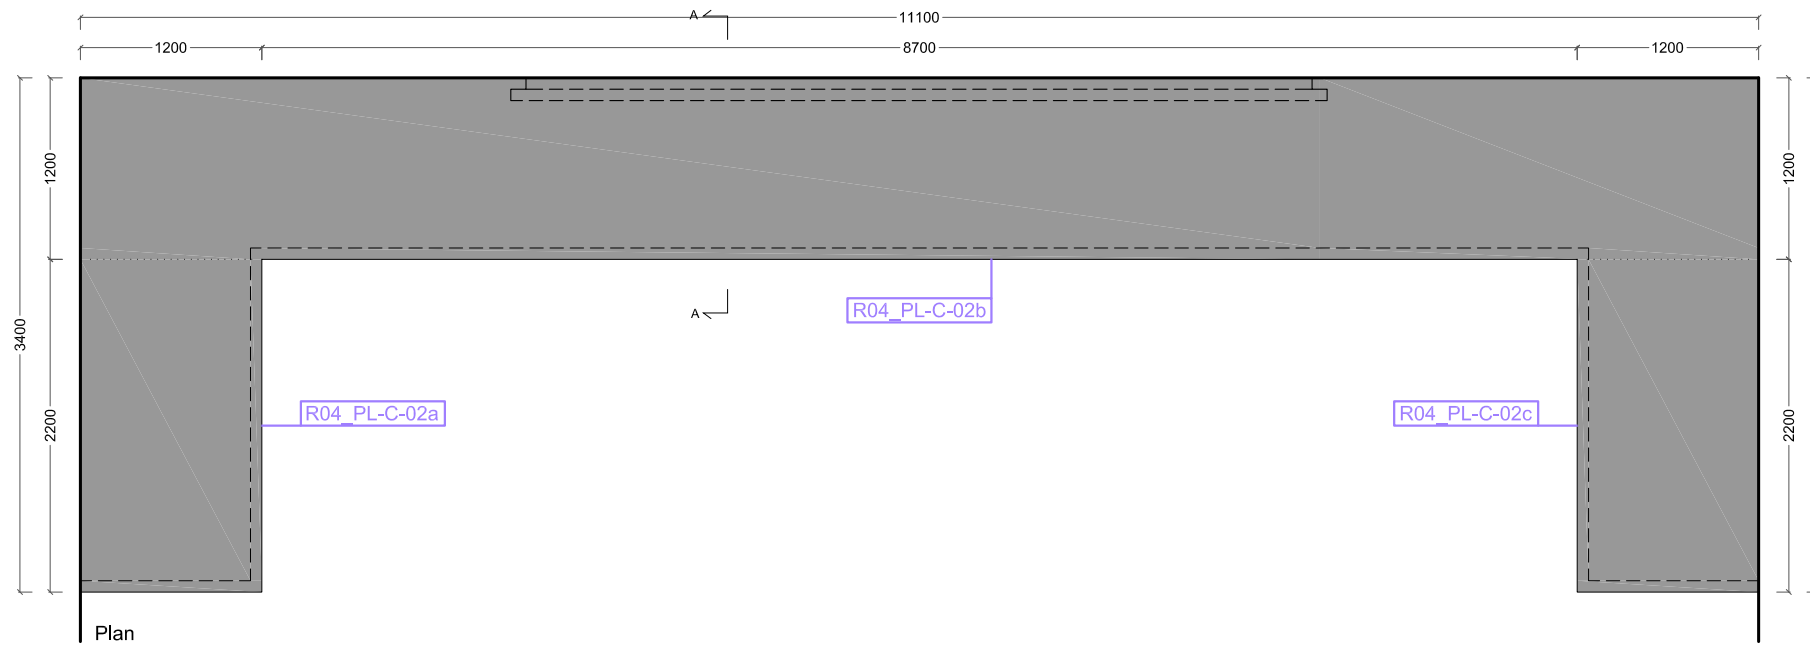

Front view

Side view

Plan

Baseboard  
NCS S8500N

as Corian Deep Cloud

Front view

Section A

Plan