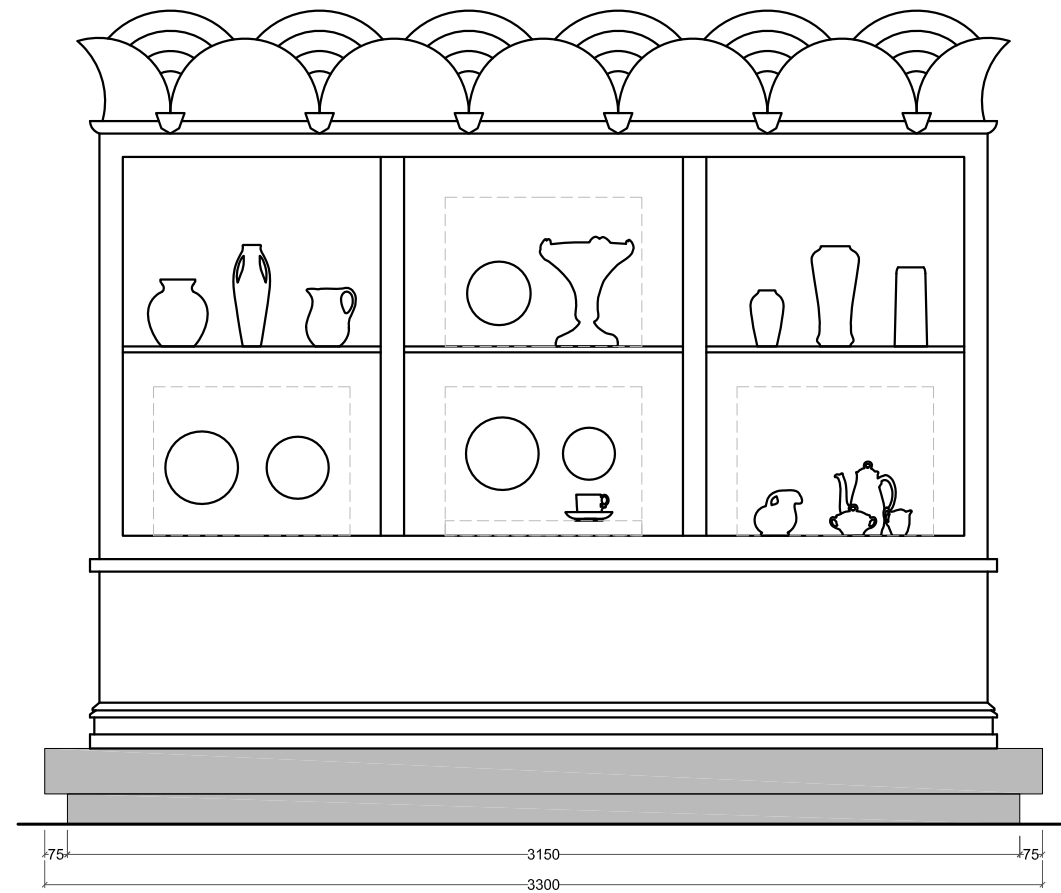

Section A

Plan

Baseboard  
 NCS S4500N

as Corian Silver Gray

Front view

Side view

Plan

Baseboard  
 NCS S4500N