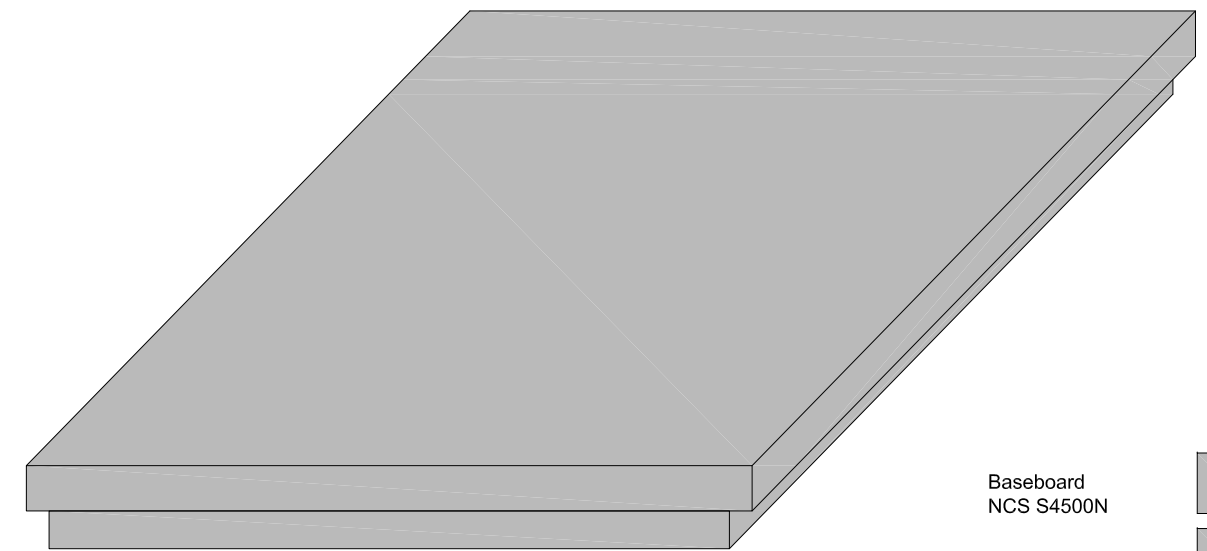

Plan

Baseboard  
NCS S4500N

as Corian Silver Gray

Front view

Side view

Plan

Baseboard  
NCS S4500N

as Corian Silver Gray