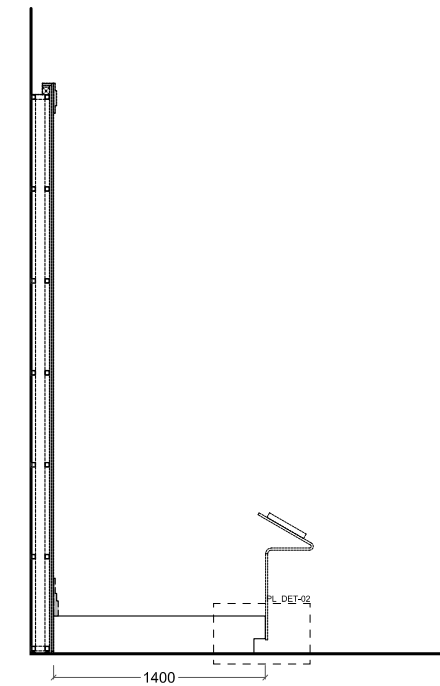

Baseboard  
 NCS S8500N  
 as Corian Deep Cloud

Front view

Section A

Plan

Baseboard  
 NCS S8500N  
 as Corian Deep Cloud

Front view

Plan

Section A