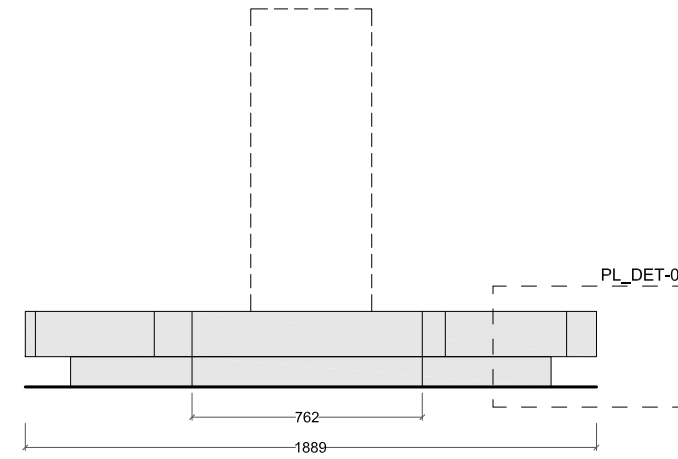

Side view

- Baseboard
  NCS S1000N
- as Corian Glacier Ice