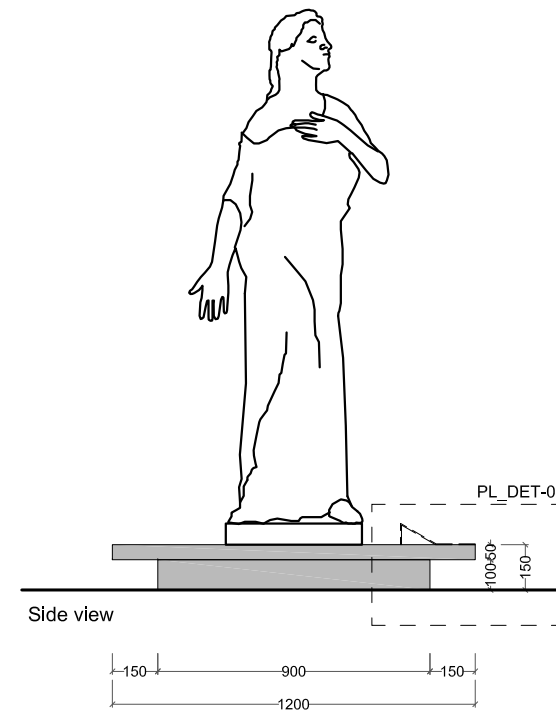

NG.S.00154

Baseboard
NCS S4500-N

as Corian Silver Gray