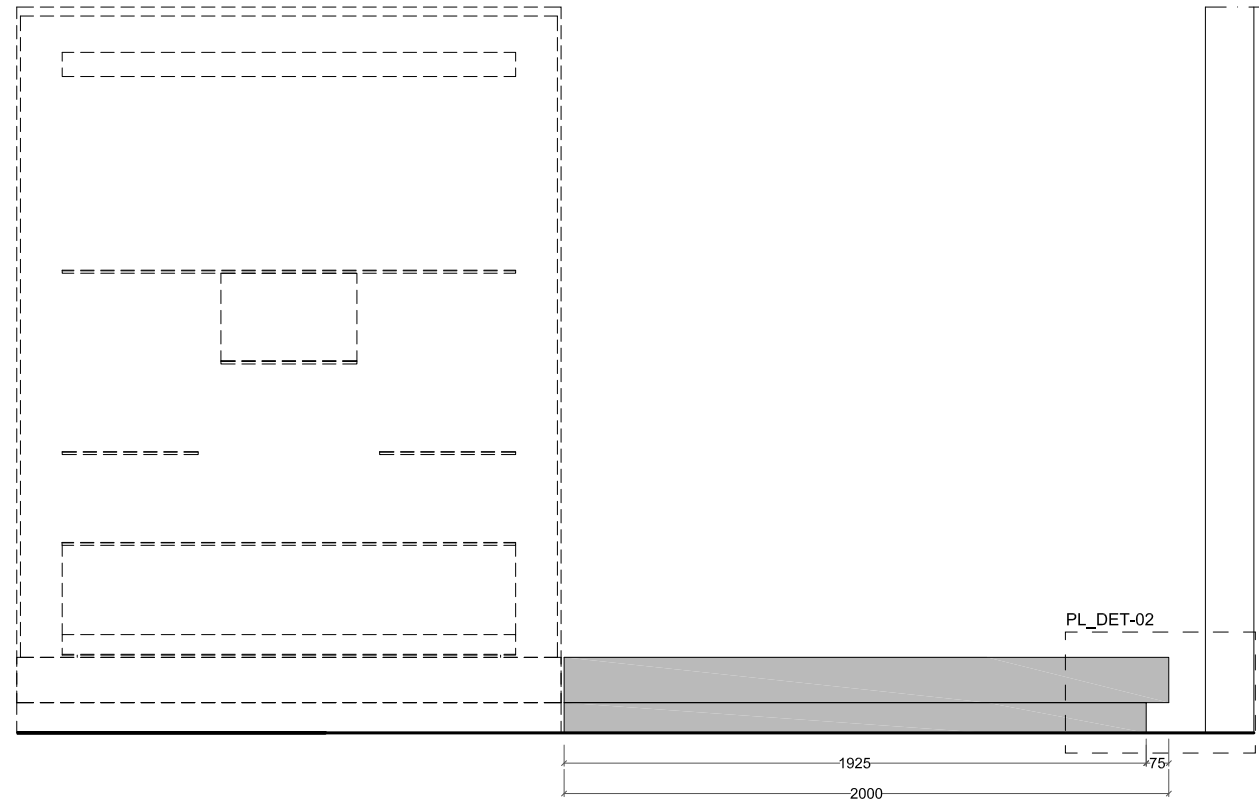

as Corian Silver Gray

Front view

Section A

Plan

Baseboard  
NCS S4500N

as Corian Silver Gray

Front view

Side view