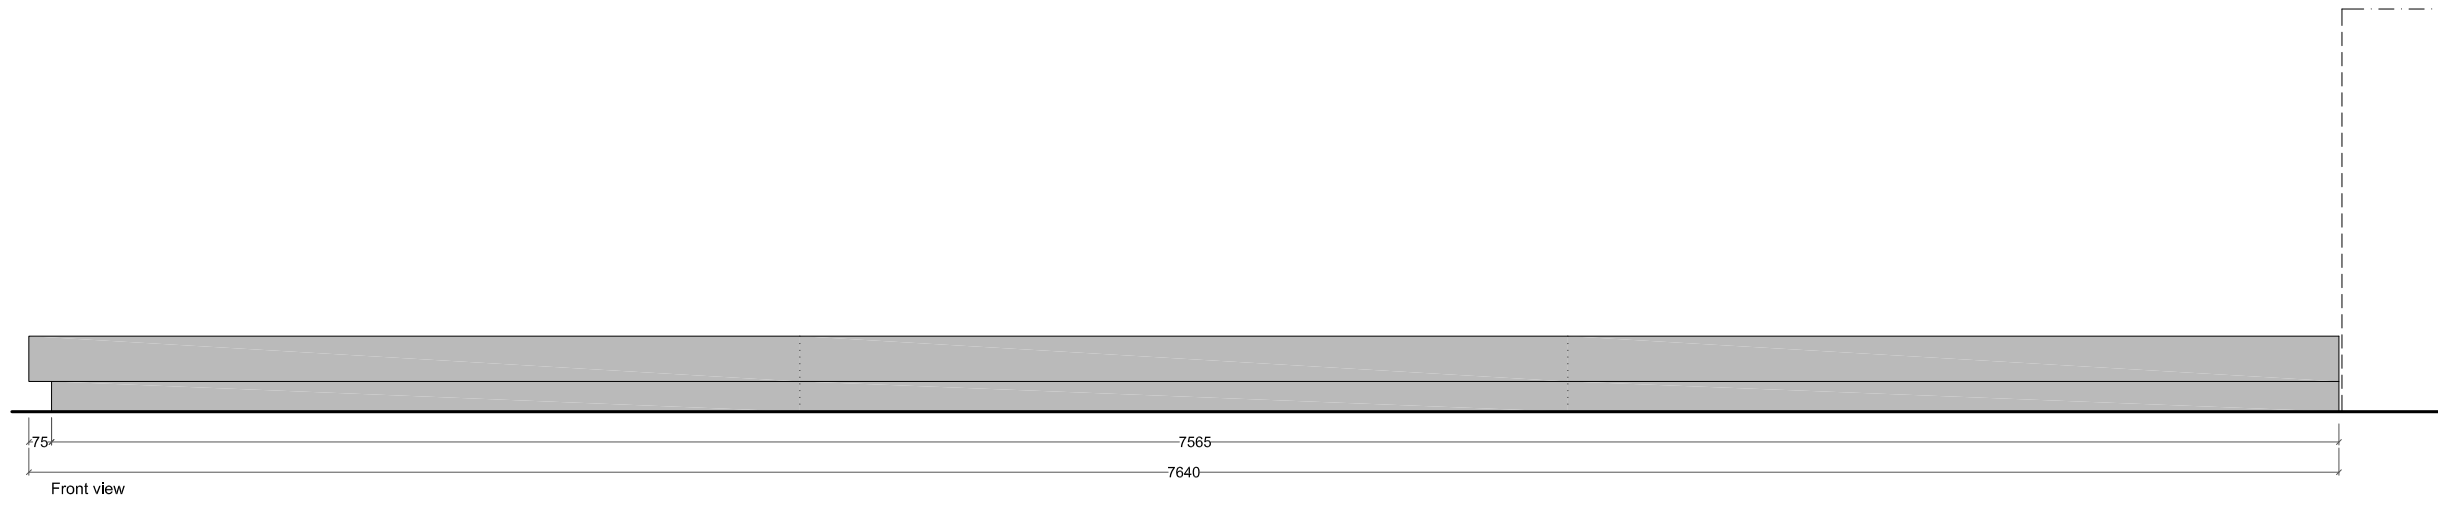

Baseboard  
 NCS S8500N  
 as Corian Deep Cloud

- Baseboard NCS S8500N
- as Corian Deep Cloud

Front view

Section A

Plan

Baseboard  
 NCS S4500N   
 as Corian Silver Gray 

Baseboard  
NCS S4500N

as Corian Silver Gray