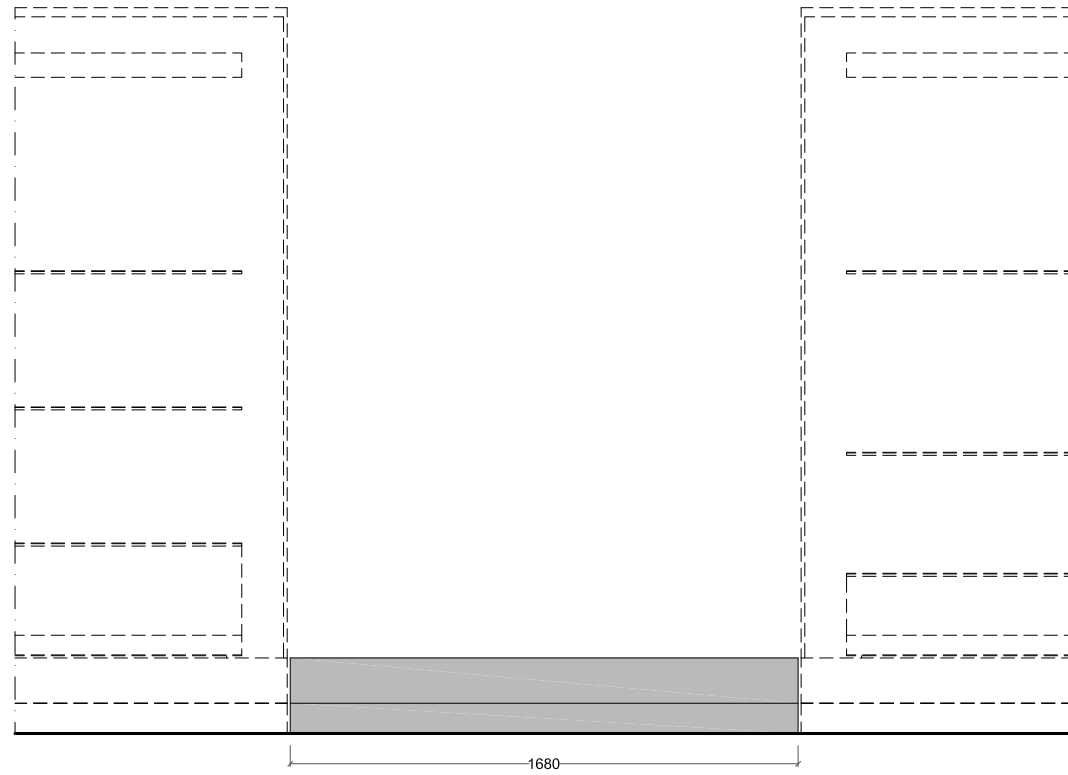

Front view

Baseboard
NCS S4500N

as Corian Silver Gray