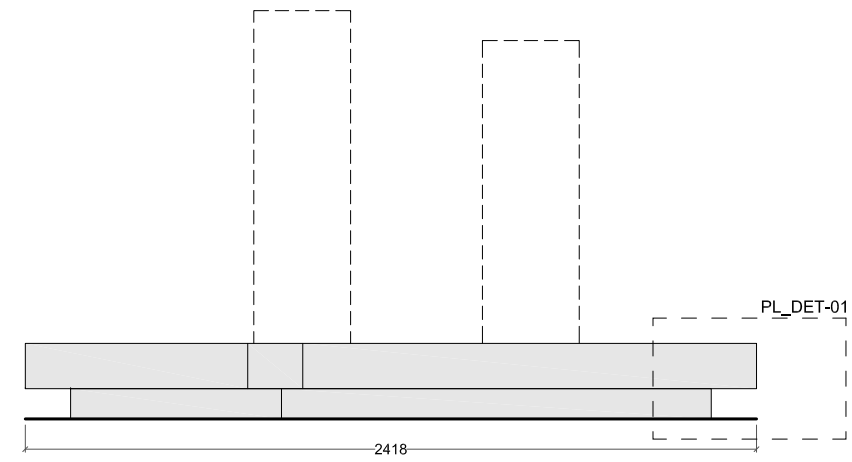

PL\_DET-05

1:10

PL\_DET-06

1:5

Front view

Side view

Plan

- Baseboard NCS S1000N
- as Corian Glacier Ice