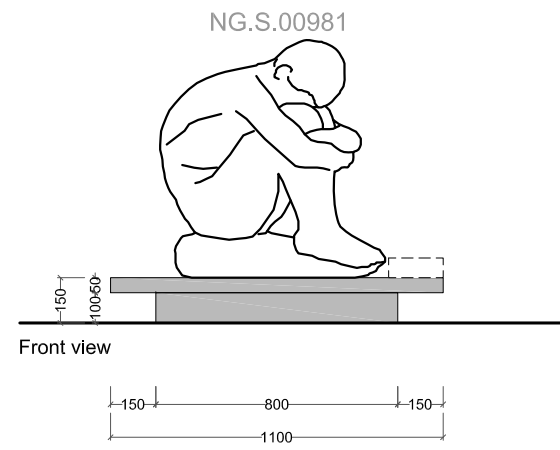

Baseboard
NCS S4500-N

as Corian Silver Gray