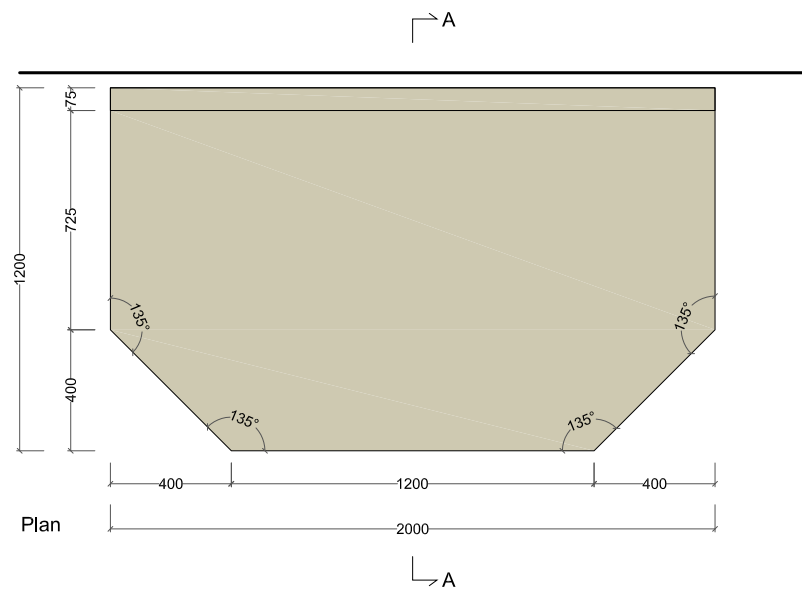

Baseboard
NCS S4500-N

as Corian Clay