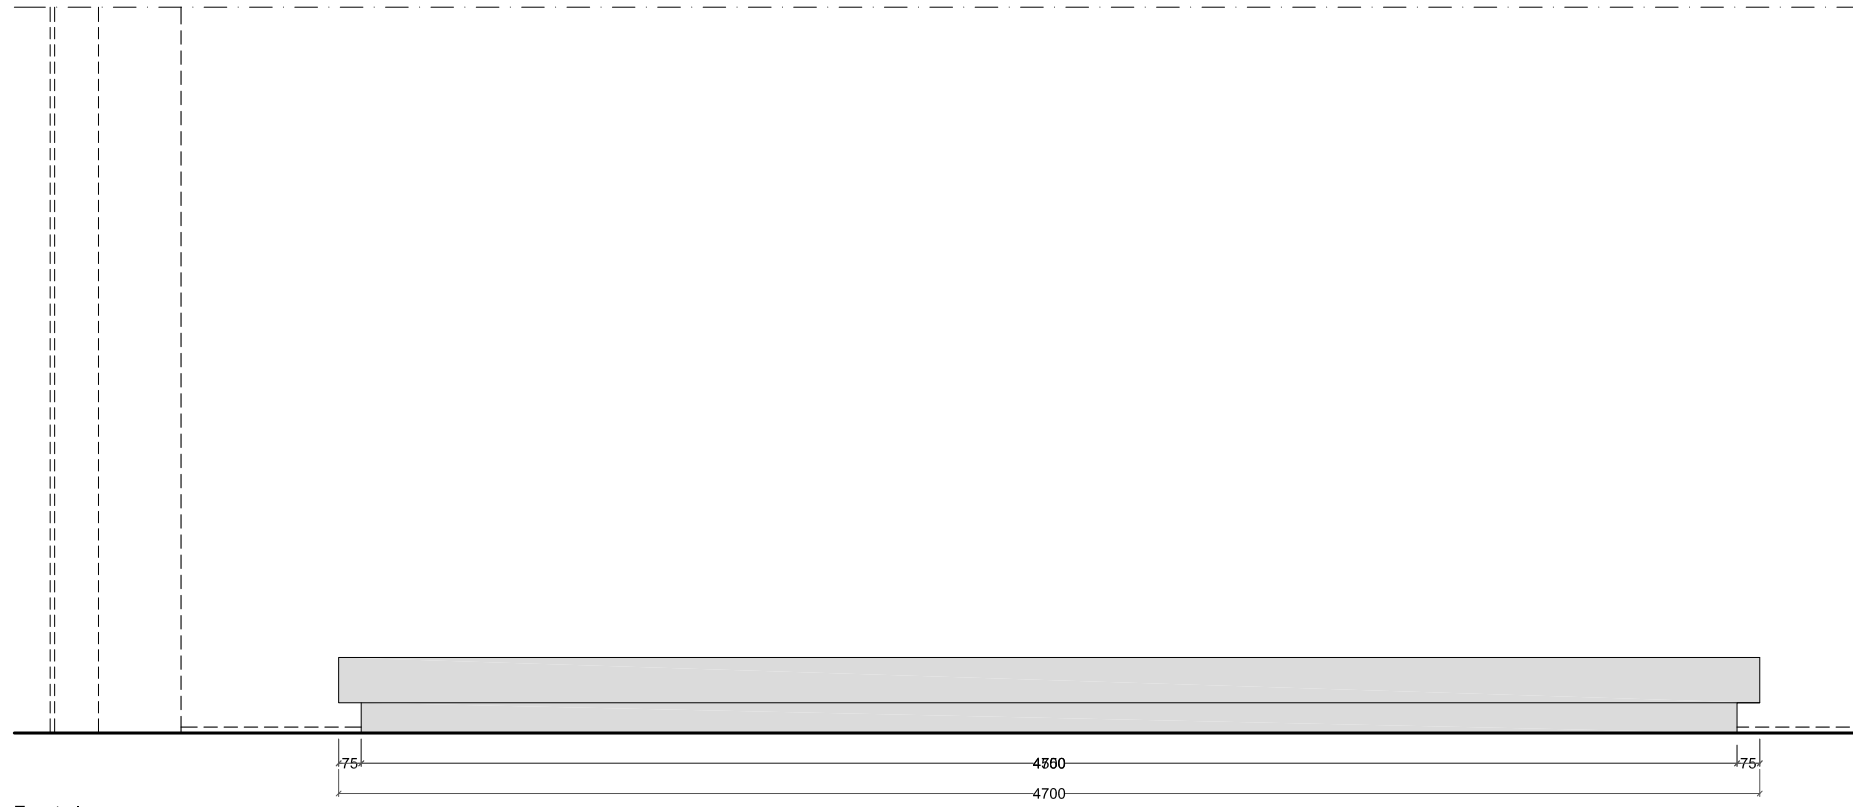

Front view

Section A

Plan

- Baseboard NCS S1000N
- as Corian Pearl Gray

Baseboard  
NCS S1000N  
as Corian Pearl Gray

Front view

Section A

Plan