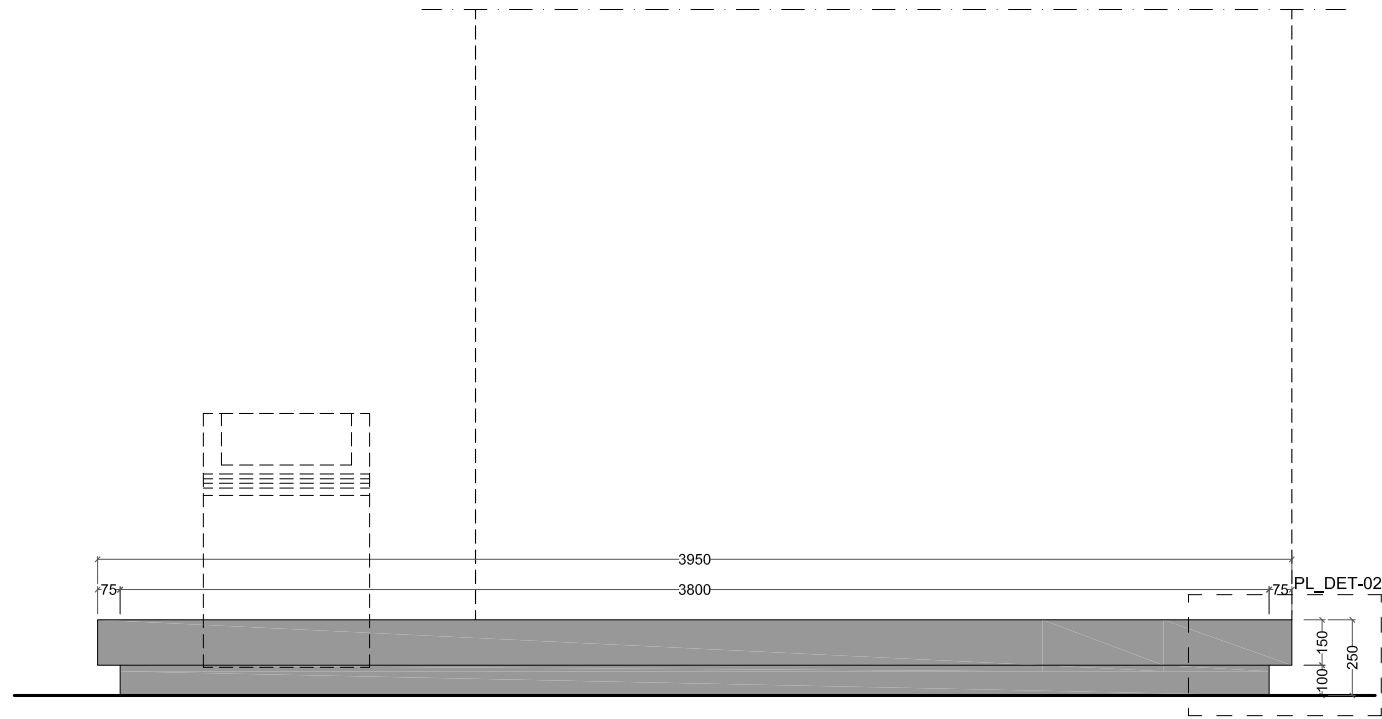

Plan

Baseboard  
NCS S8500N

as Corian Deep Cloud

Front view

Side view

Plan

Baseboard  
NCS S8500N

as Corian Deep Cloud