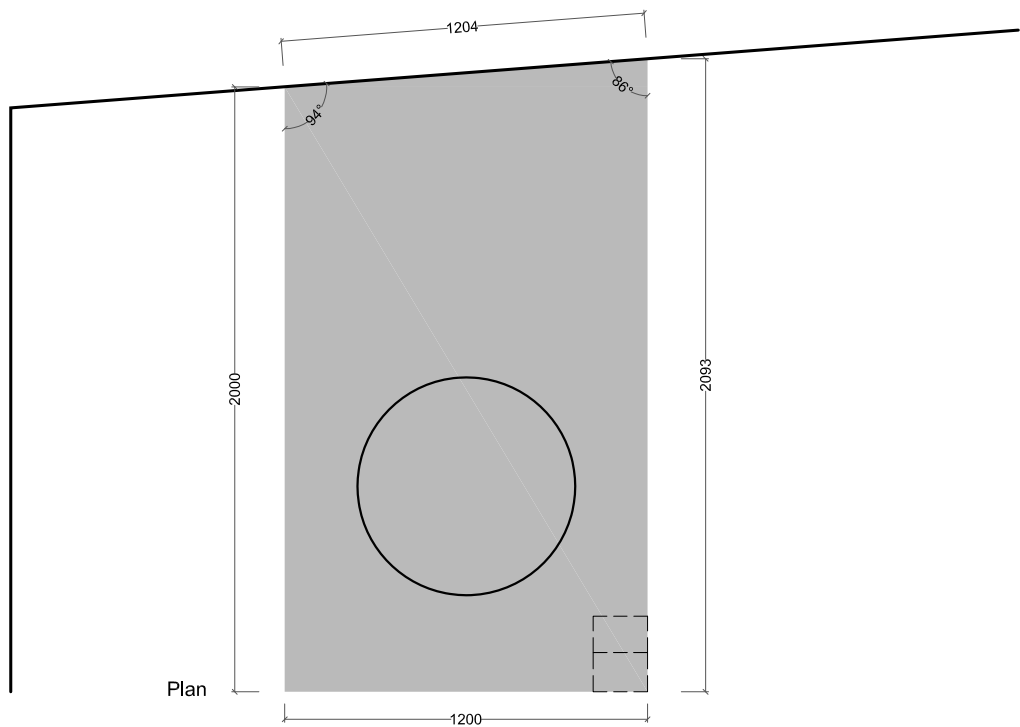

OK-1998-0080

Front view

Side view

Plan

Baseboard  
NCS S4500N

as Corian Silver Gray

NG.M.00437

- Baseboard NCS S4500-N
- as Corian Silver Gray