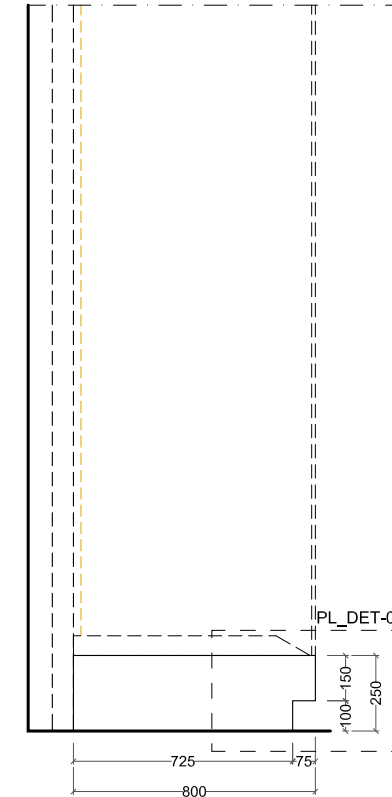

Section A

- Baseboard NCS S1000N
- as Corian Pearl Gray