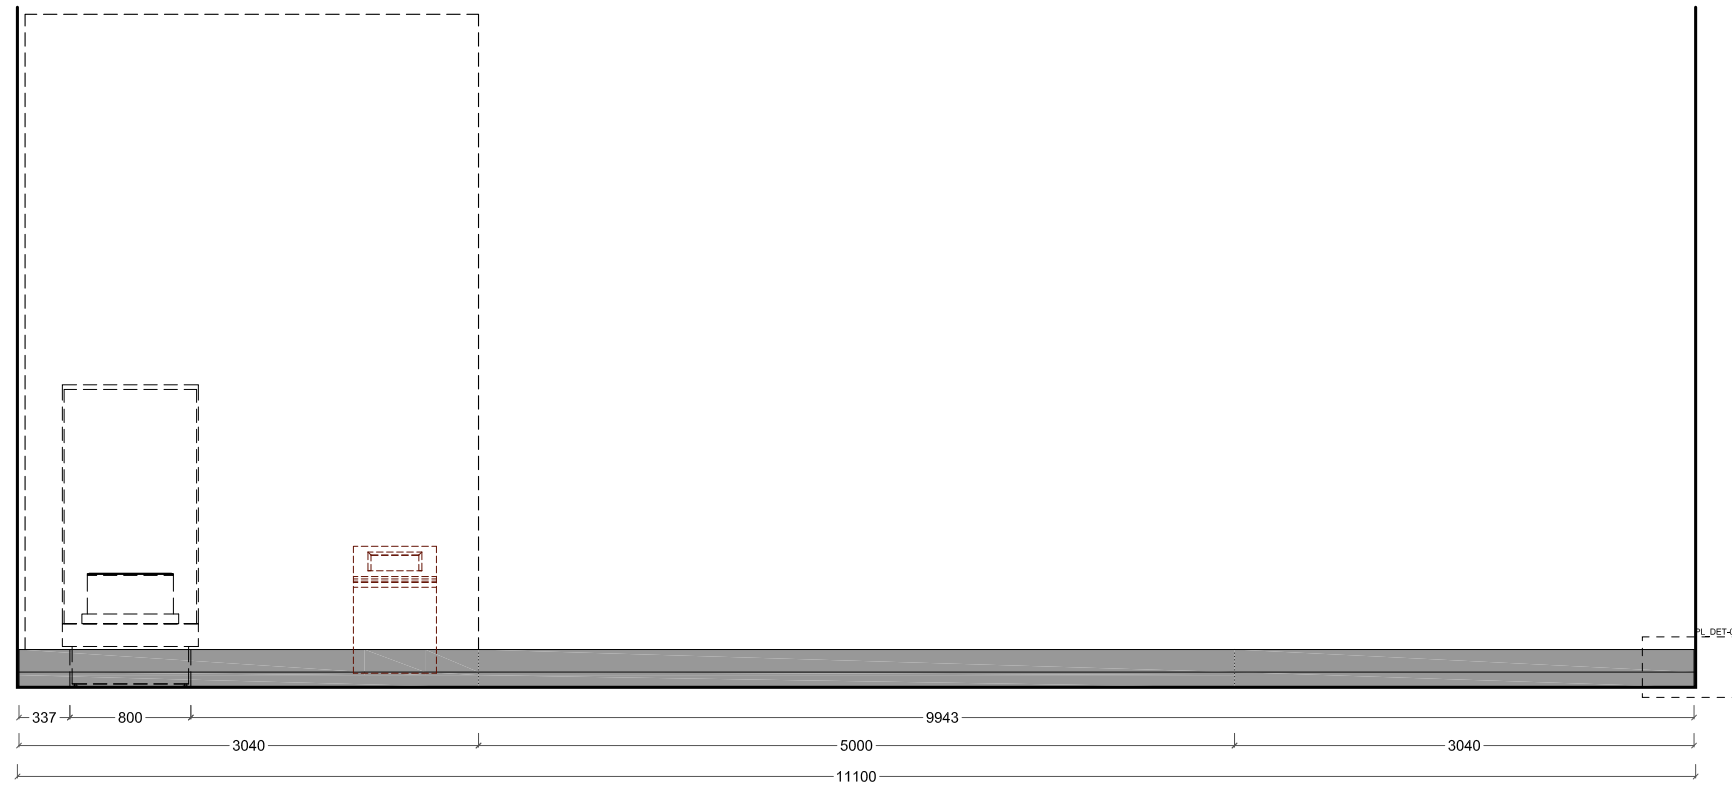

Front view

Baseboard
NCS S8500N
as Corian Deep Cloud