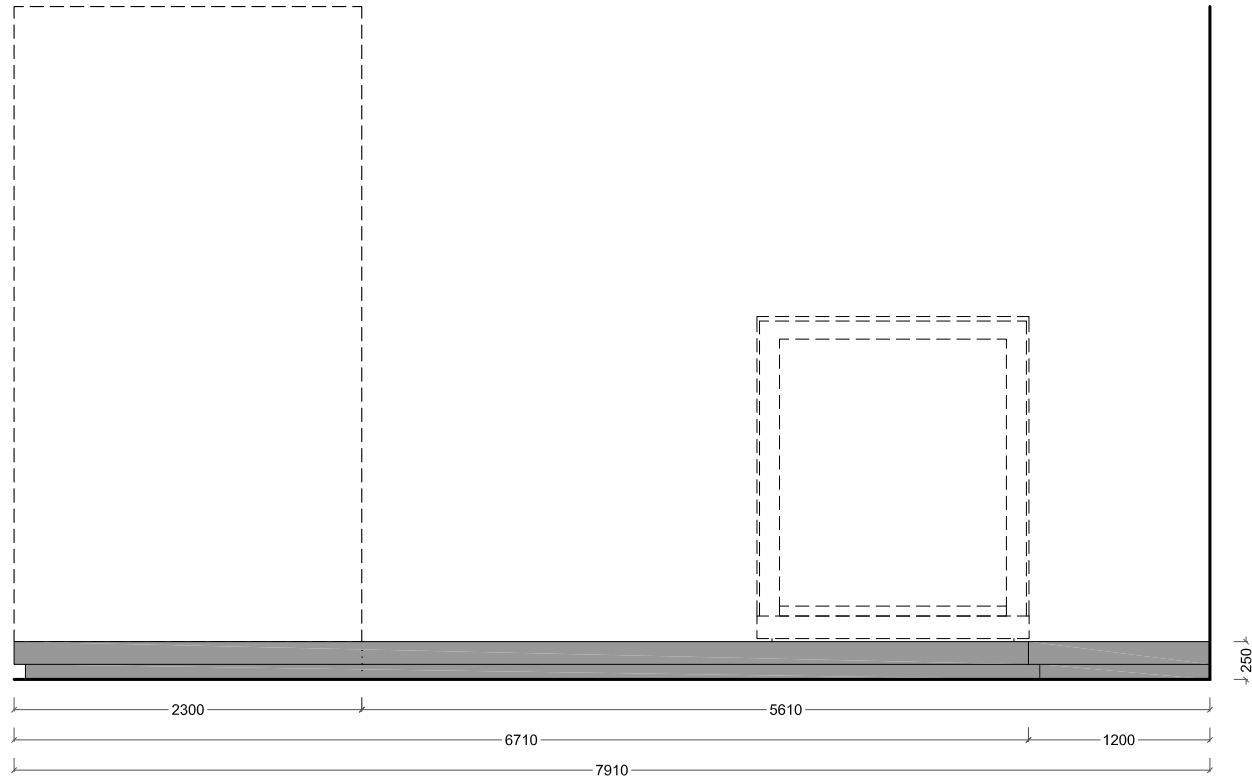

Section B

- Wood
- Baseboard
- NCS S8500N
- as Corian Deep Cloud

Front view

Side view

Plan

- Baseboard NCS S8500N
- as Corian Deep Cloud

Front view

Side view