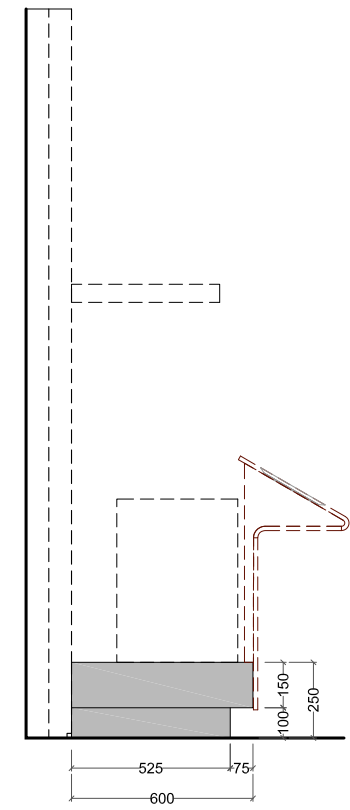

Side view

- Baseboard NCS S4500N
- as Corian Silver Gray