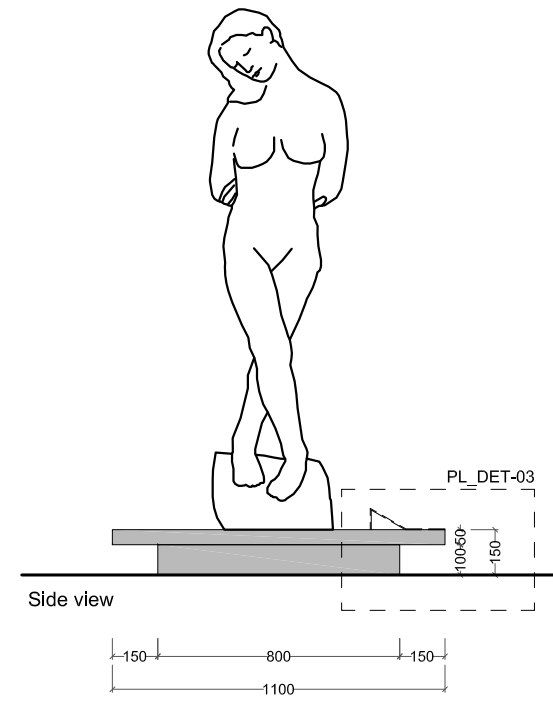

NG.S.00836

Baseboard
NCS S4500-N

as Corian Silver Gray