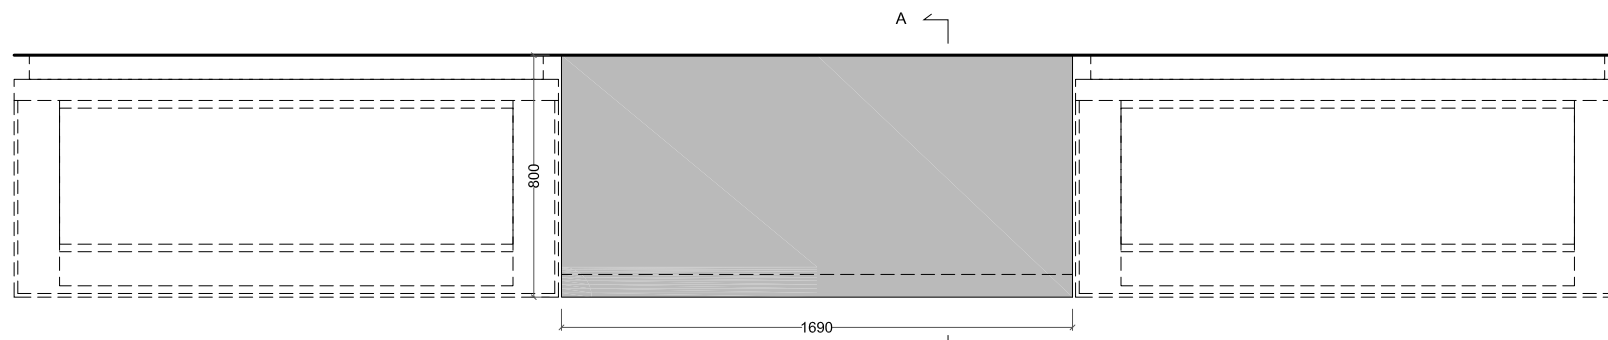

as Corian Silver Gray

Front view

Section A

Plan

Baseboard  
NCS S4500N

as Corian Silver Gray

Front view

Side view