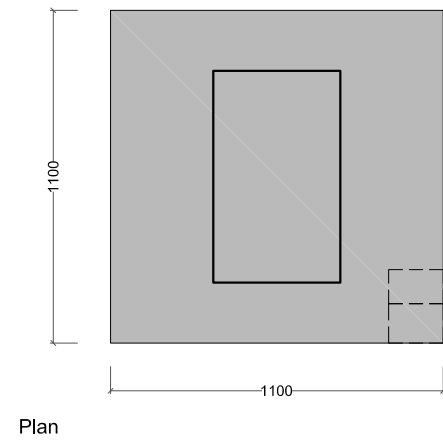

Baseboard
NCS S4500-N

as Corian Silver Gray