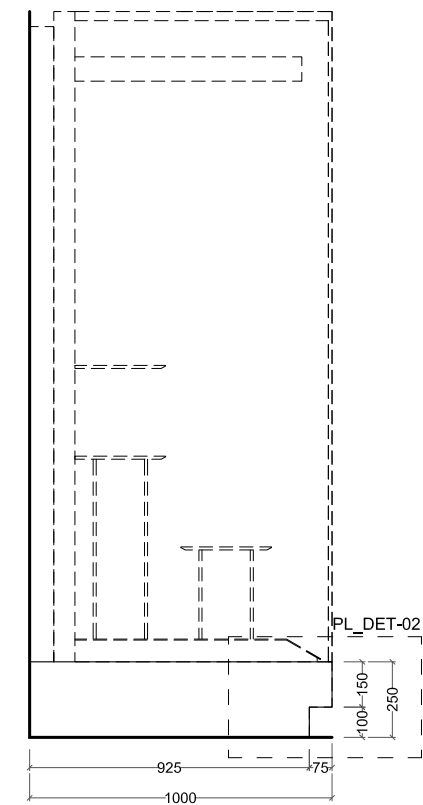

Section A

Baseboard
NCS S4500N

as Corian Silver Gray