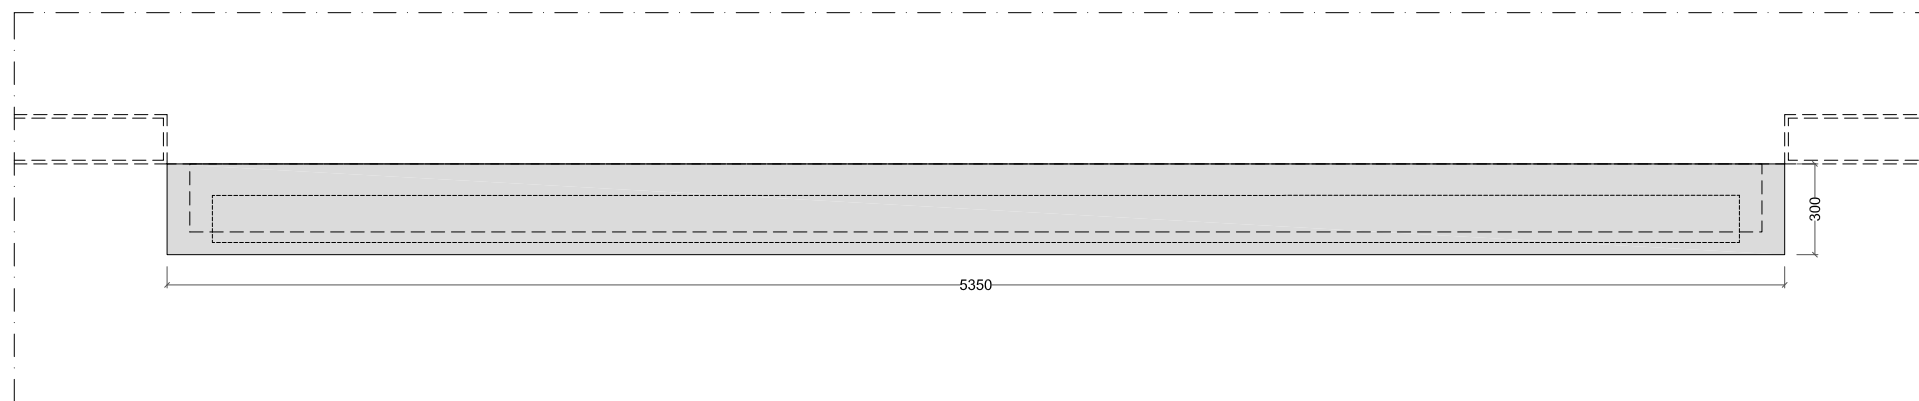

- Baseboard NCS S1000N
- as Corian Pearl Gray