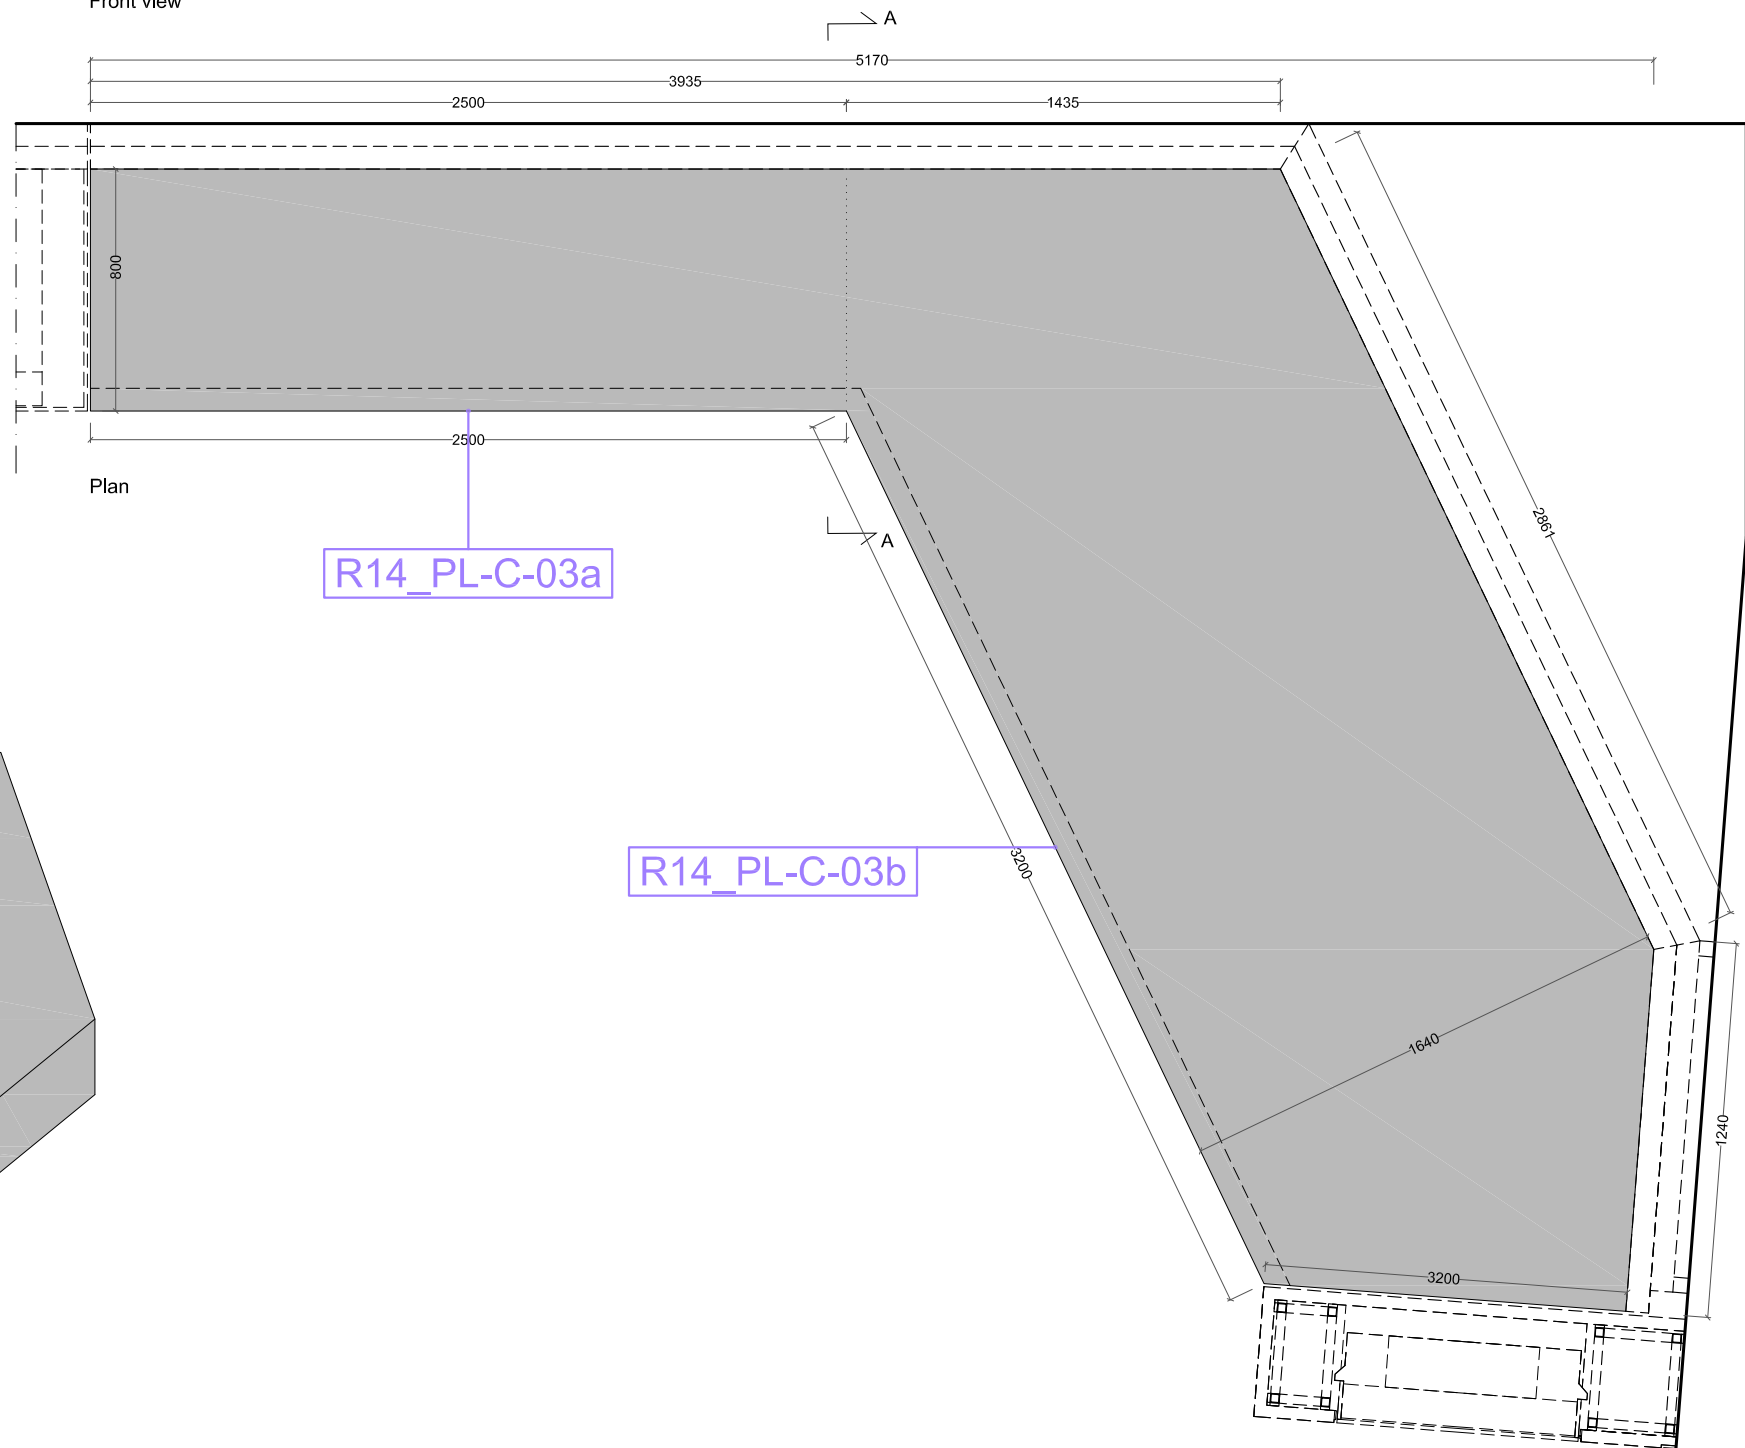

Plan

- Baseboard
  NCS S4500N
- as Corian Silver Gray