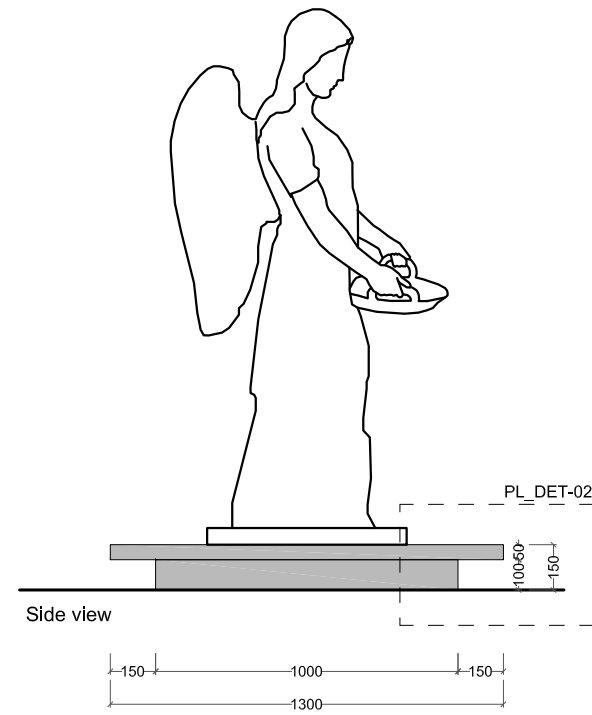

EKSTERN.2017.0061

Baseboard
NCS S4500-N

as Corian Silver Gray