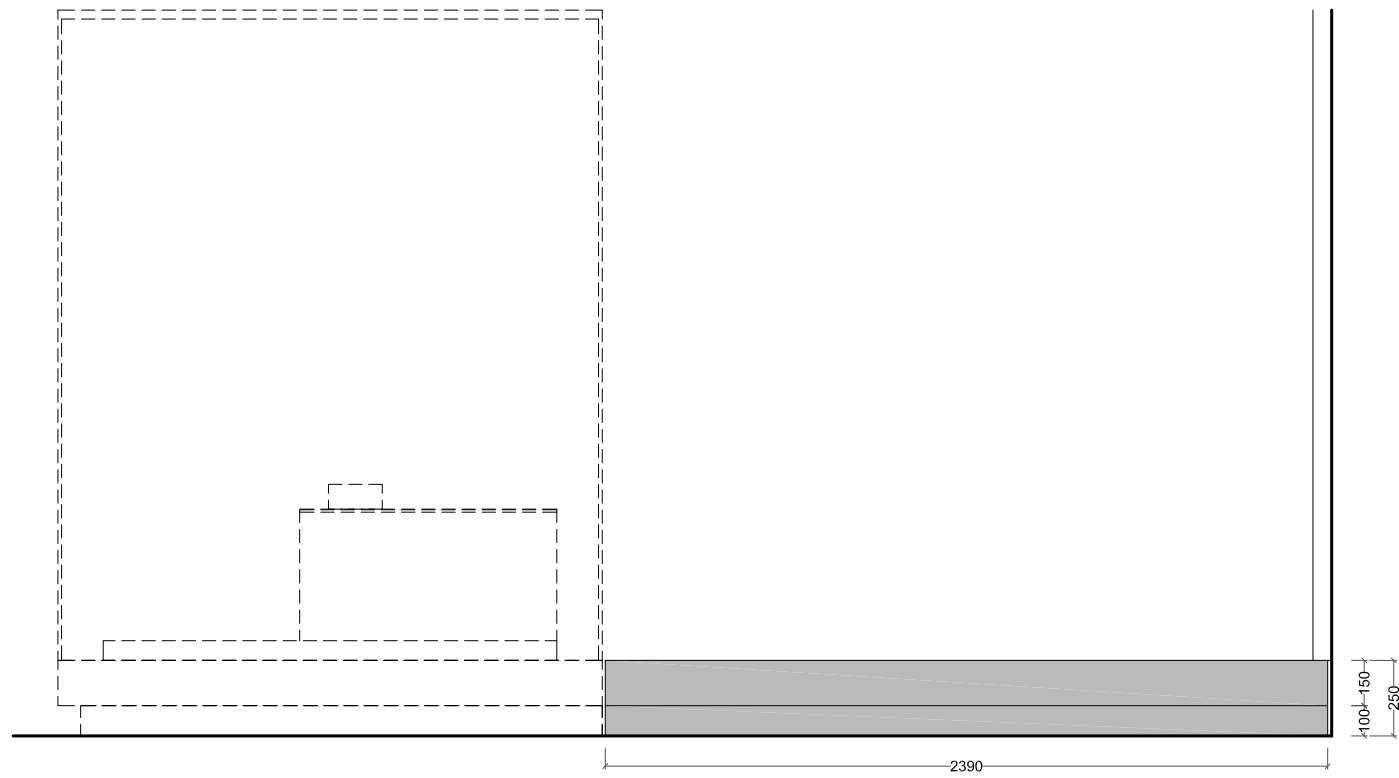

Front view

Baseboard
NCS S4500N

as Corian Silver Gray