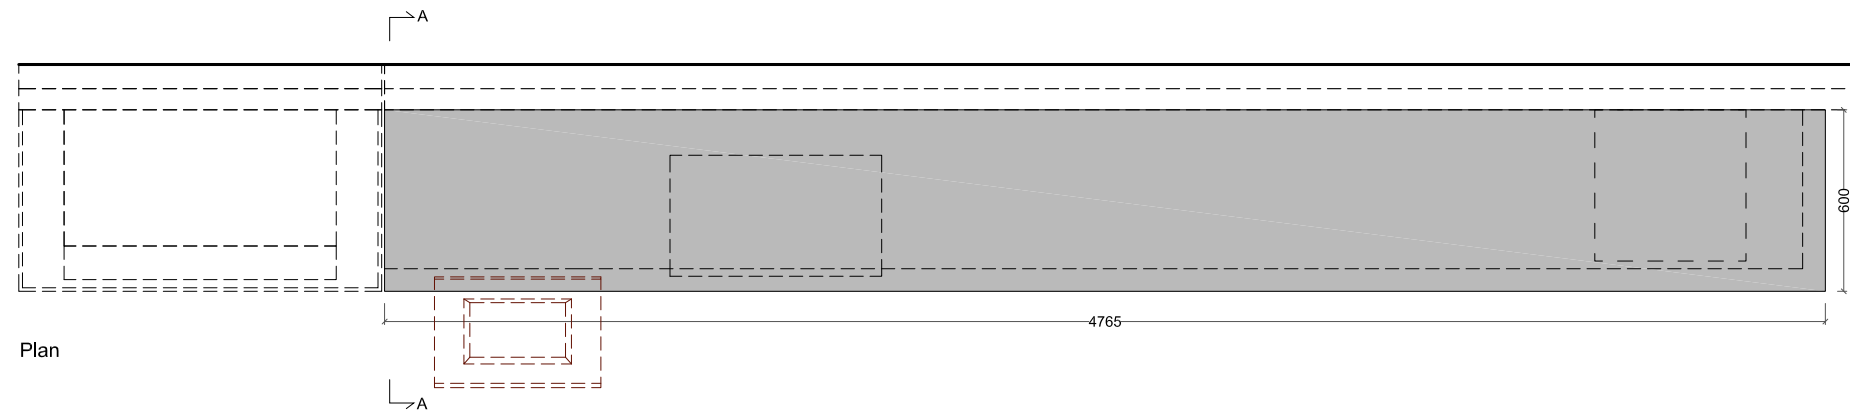

Plan

Baseboard  
NCS S8500N  
as Corian Deep Cloud

Front view

Side view

Plan

- Baseboard NCS S4500N
- as Corian Silver Gray

Front view

Section A