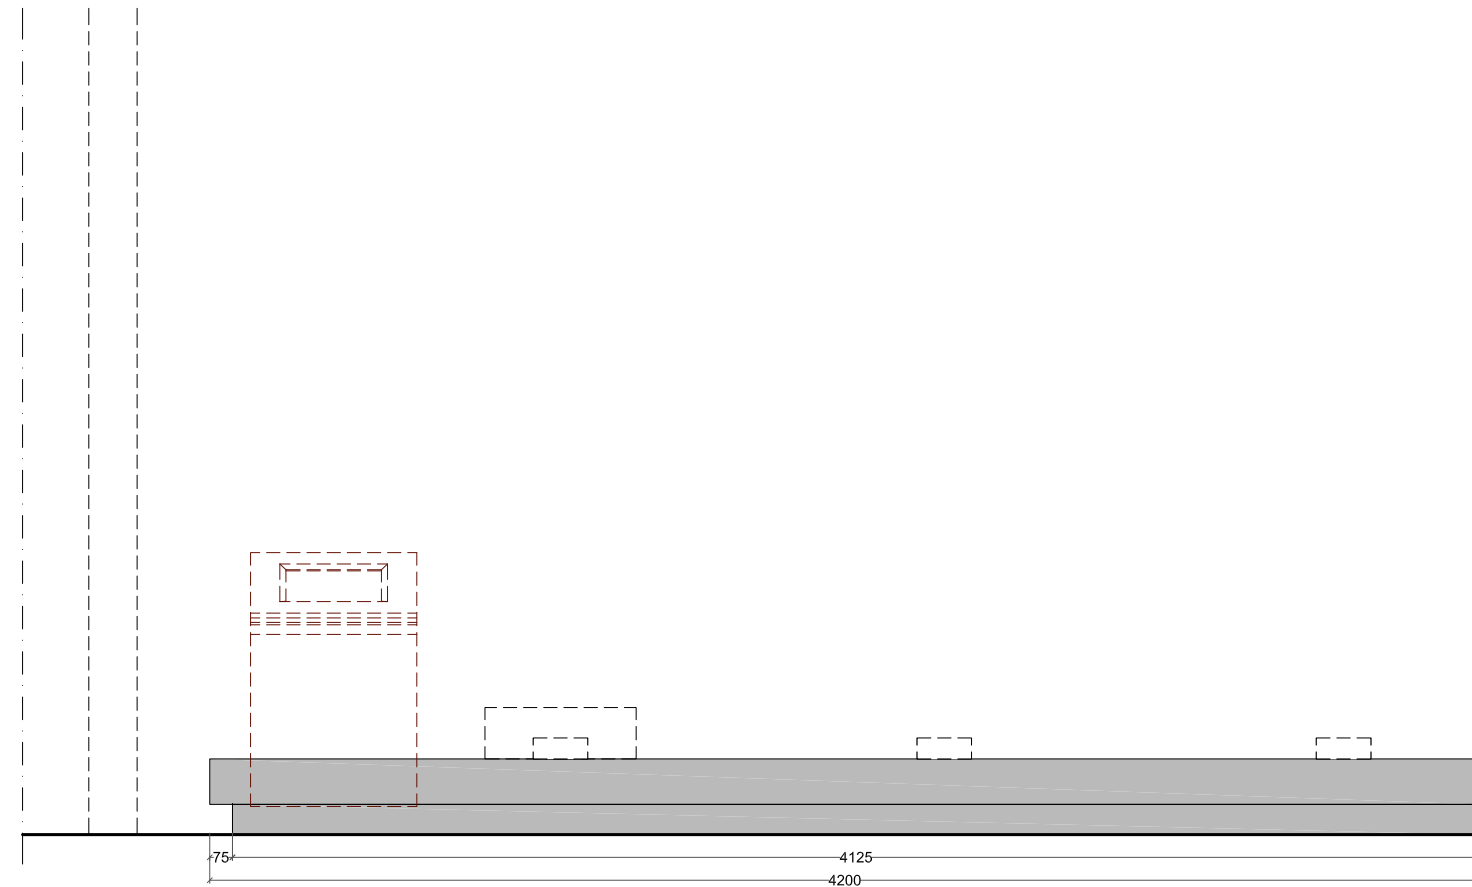

as Corian Pearl Gray

Front view

Side view

Plan

Baseboard  
NCS S4500N

as Corian Silver Gray

Front view

Side view