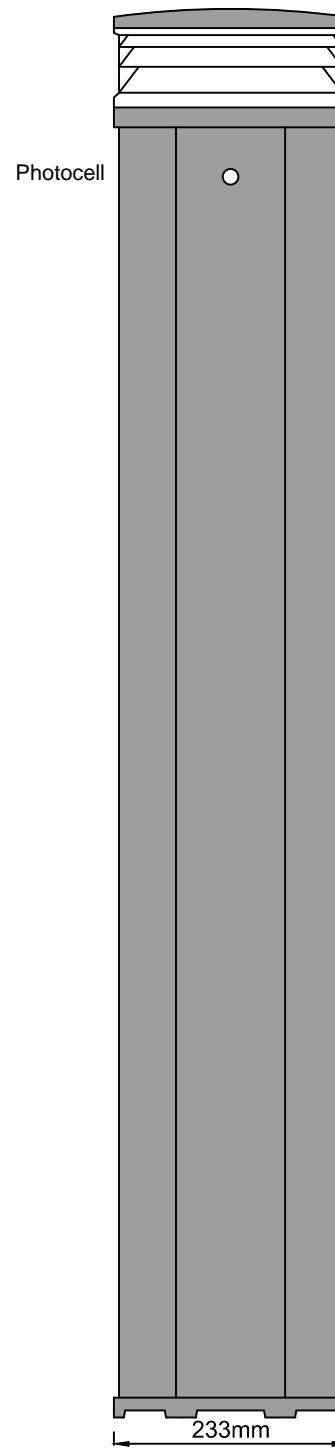

Front View

2 x 16amp IP44 Single Phase Schuko Sockets

Side View

Rear View

1300mm 2 Way Sterling Pedestal

Incorporating:

- 2 x 16amp IP44 Single Phase Schuko Sockets
- 2 x 16amp 230v ABB 2 Pole Type C MCB
- 2 x 25amp 30mA ABB 2 Pole Type C RCD
- 1 x Australian Reset Window
- 1 x Photocell Controlled Standard Lighting with 1 x 6amp 230v ABB 2 Pole Type C MCB
- 8 x 16mm Terminals