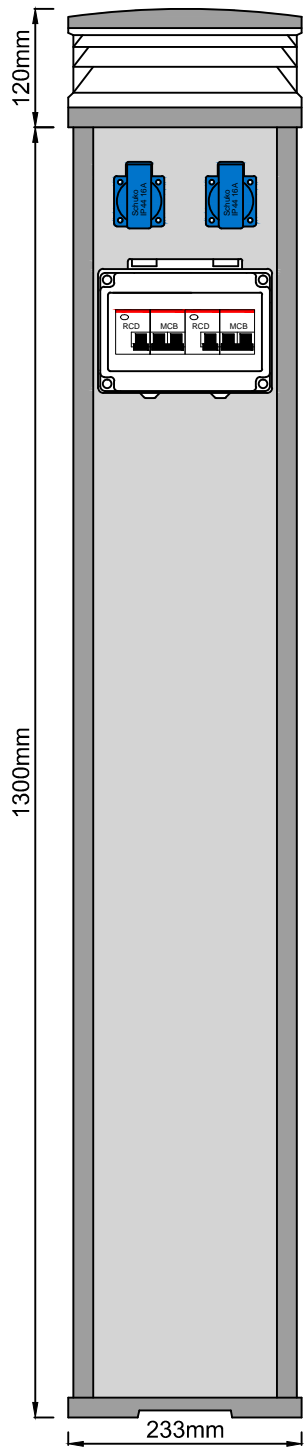

Front View

2 x 16amp IP44 Single Phase Schuko Sockets

Side View

Rear View

1300mm 2 Way Sterling Pedestal

Incorporating:

- 2 x 16amp IP44 Single Phase Schuko Sockets
- 2 x 16amp 230v ABB 2 Pole Type C MCB
- 2 x 25amp 30mA ABB 2 Pole Type C RCD
- 1 x Australian Reset Window
- 1 x Photocell Controlled Standard Lighting with 1 x 6amp 230v ABB 2 Pole Type C MCB
- 8 x 16mm Terminals