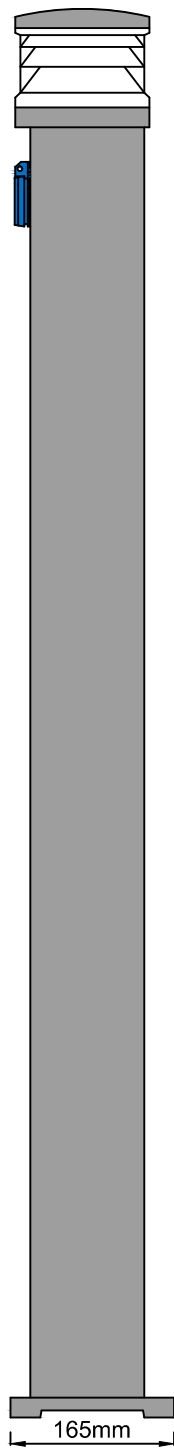

Front View

2 x 16amp IP44 Single Phase Schuko Sockets

Side View

Rear View

1300mm 2 Way Sterling Pedestal

Incorporating:

- 2 x 16amp IP44 Single Phase Schuko Sockets
- 2 x 16amp 230v ABB 2 Pole Type C MCB
- 2 x 25amp 30mA ABB 2 Pole Type C RCD
- 1 x Australian Reset Window
- 1 x Photocell Controlled Standard Lighting with 1 x 6amp 230v ABB 2 Pole Type C MCB
- 8 x 16mm Terminals