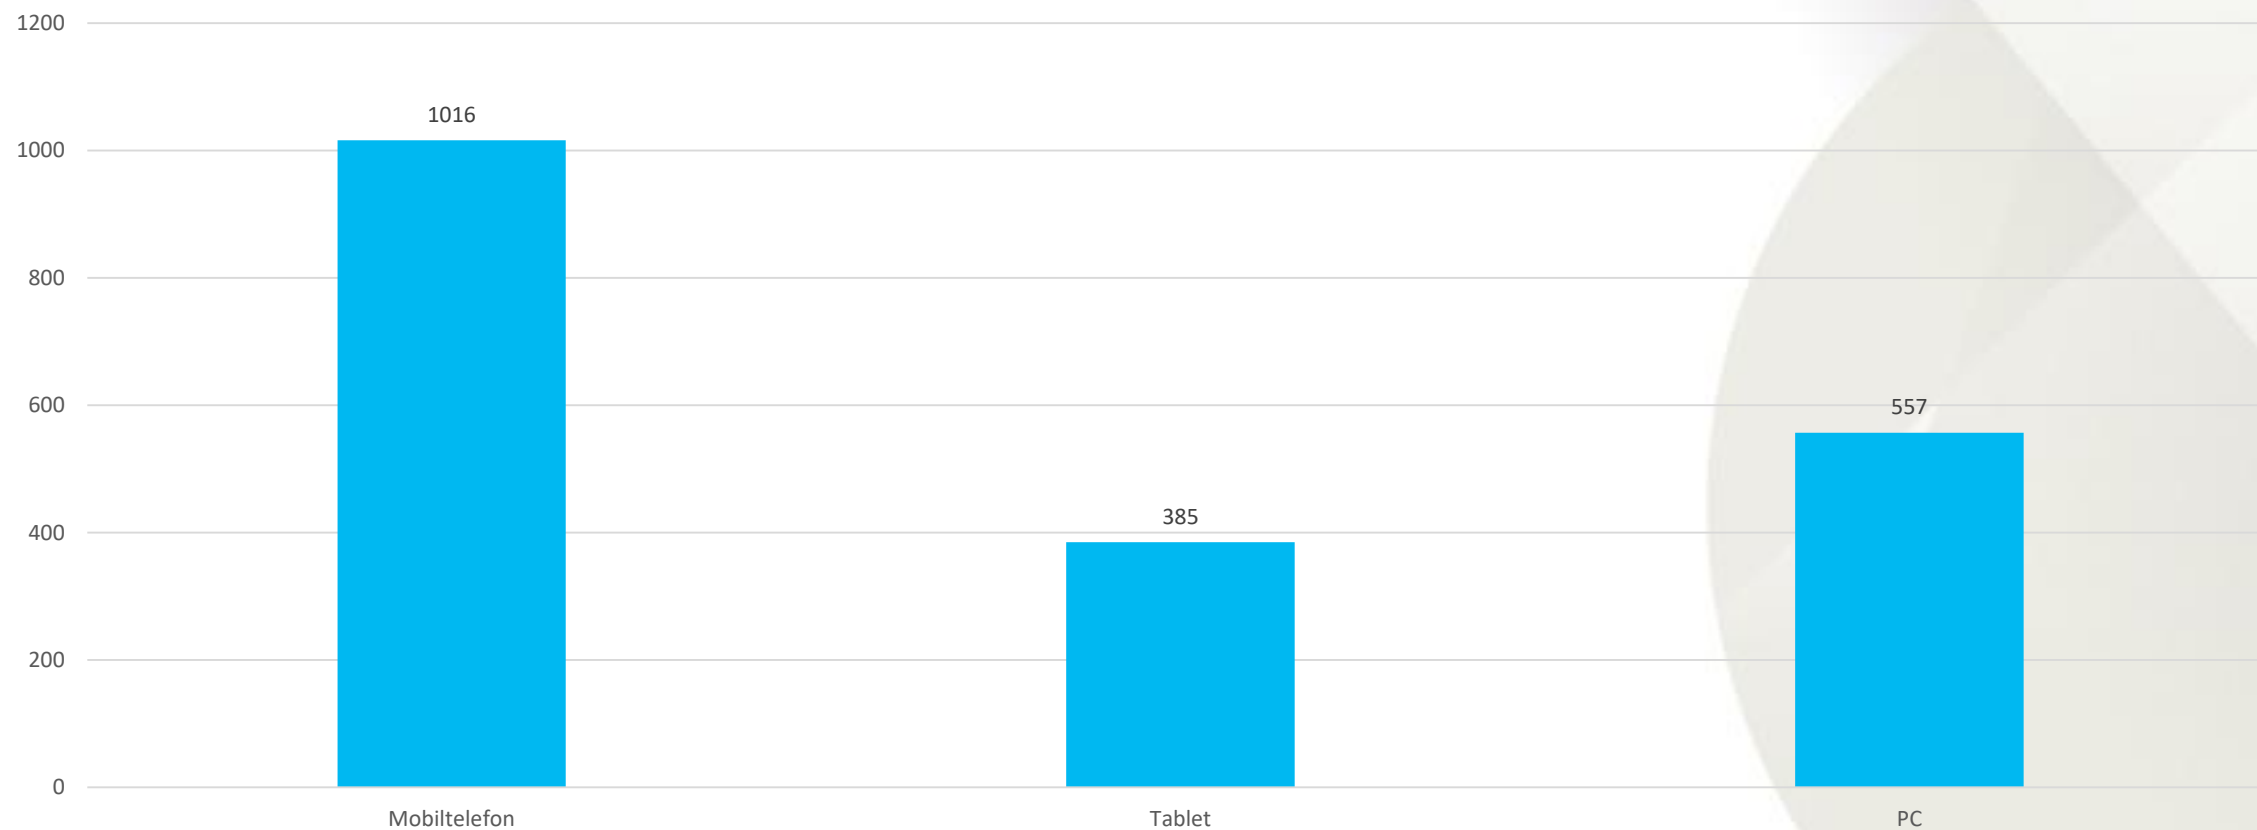

NRK web– Daily reachP18+ (q1-q3 2017) AvRch(000)