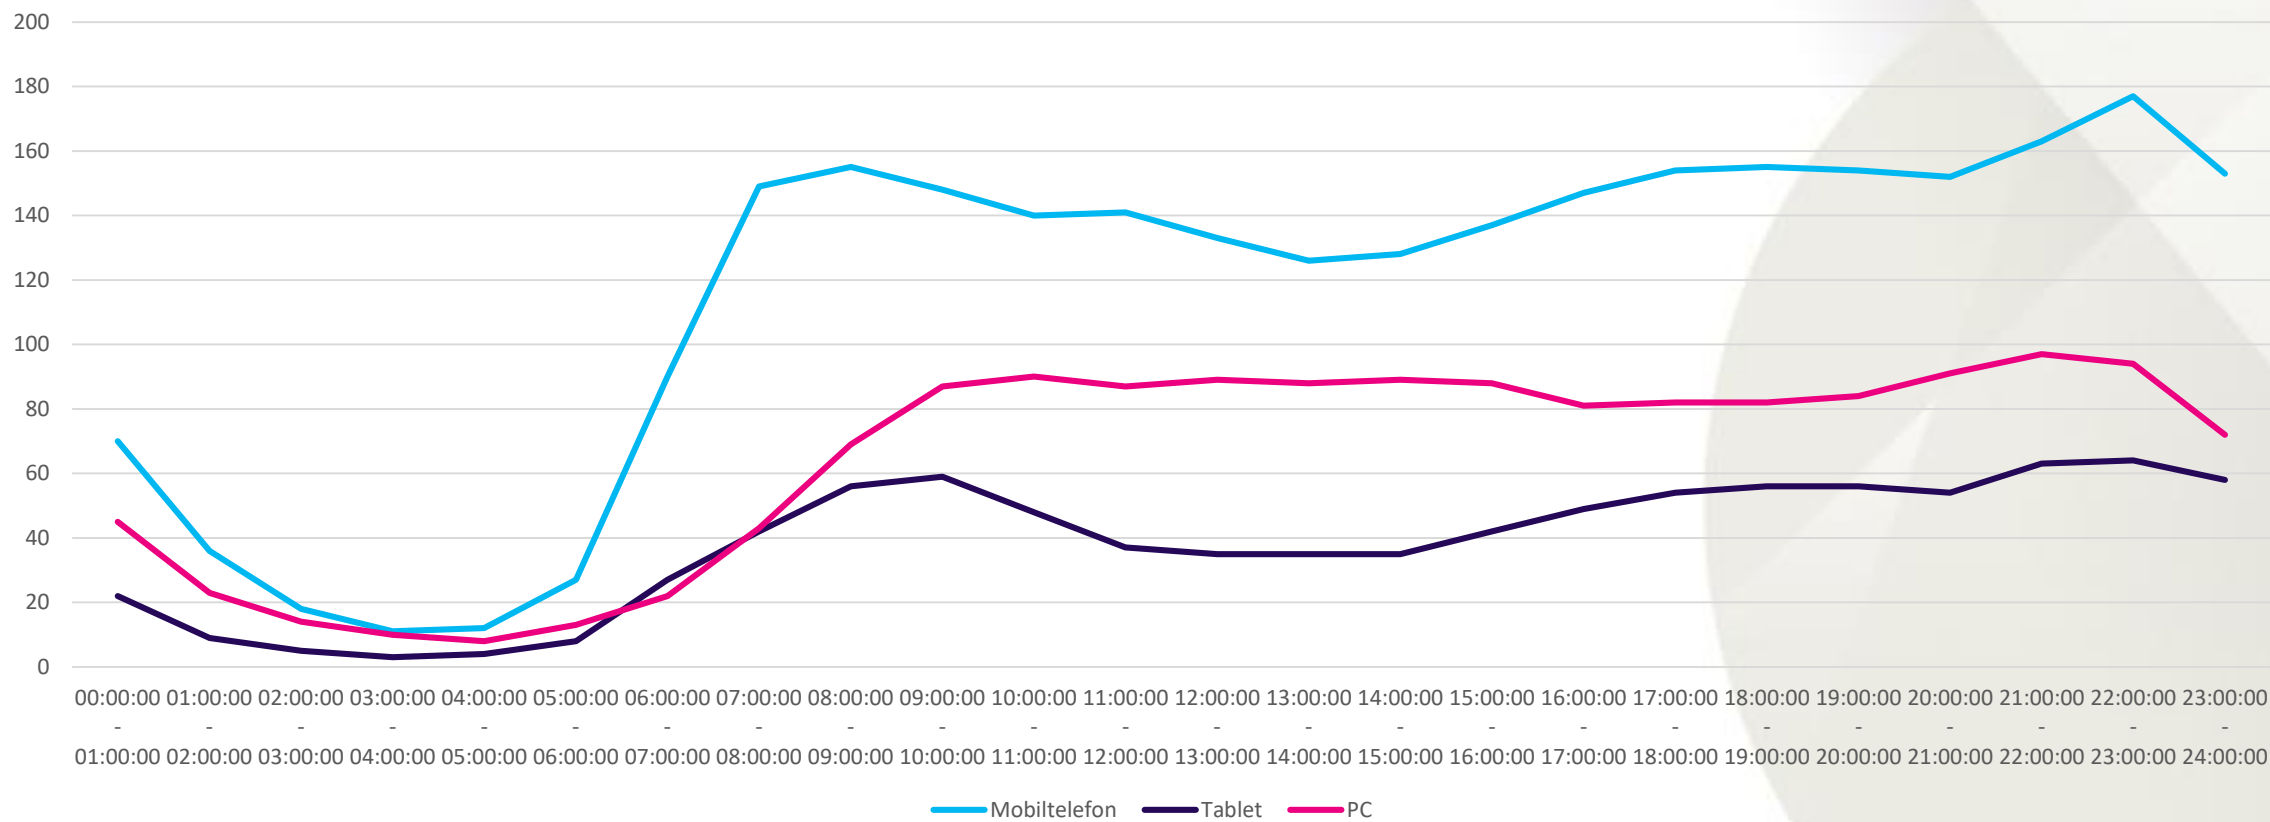

NRK web P18+ (q1-q3 2017) AvRch(000)