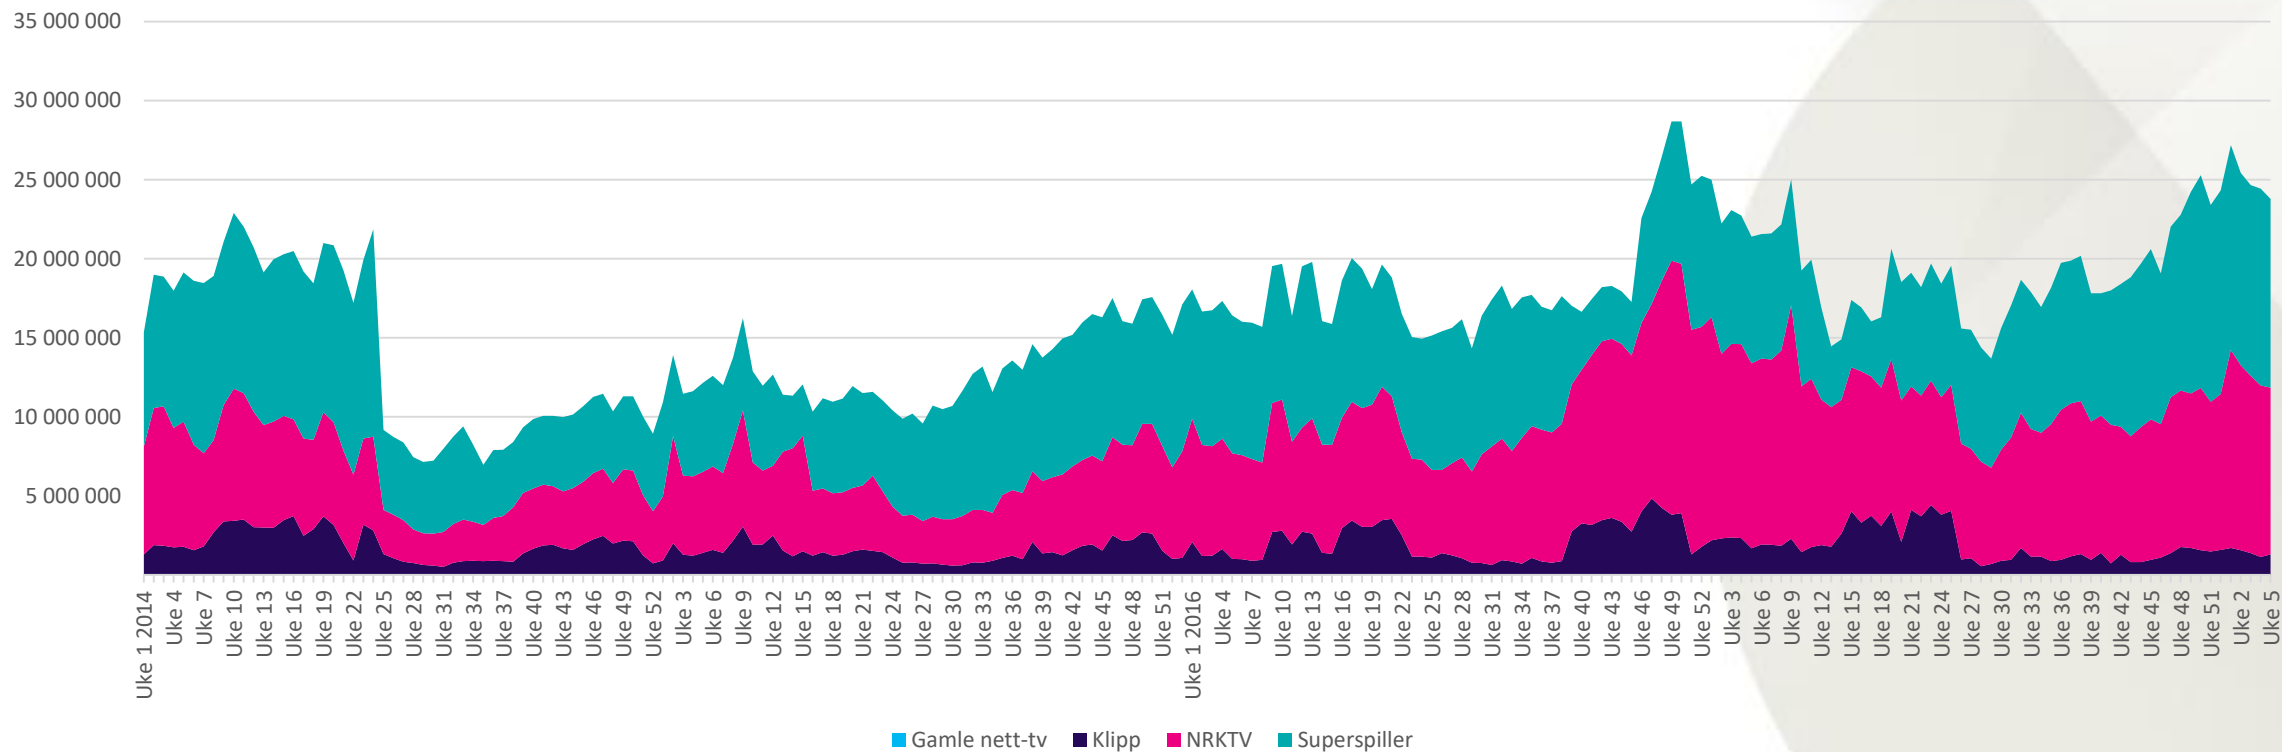

## weekly unique browsers 2013 - 2018

## Started streames 2014 - 2018

startede strømmer