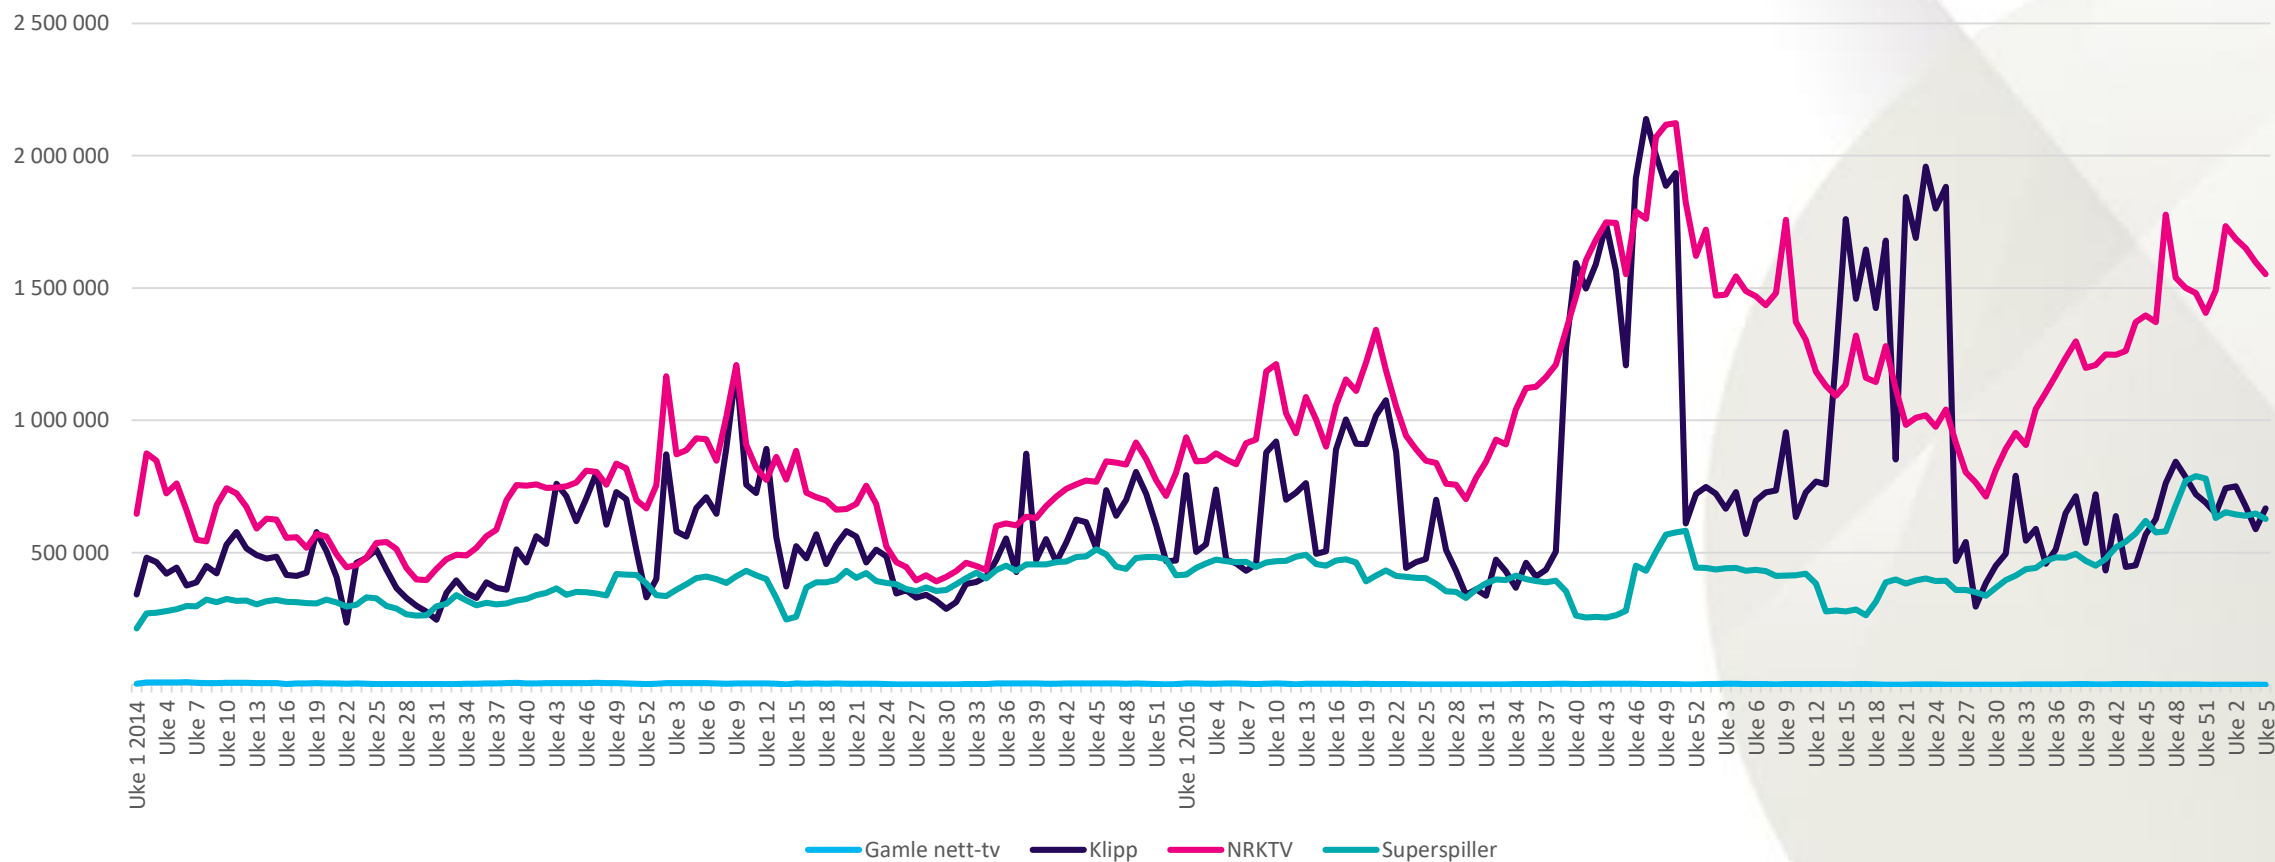

NRKTV streaming

Weekly unique browsers 2014 - 2018