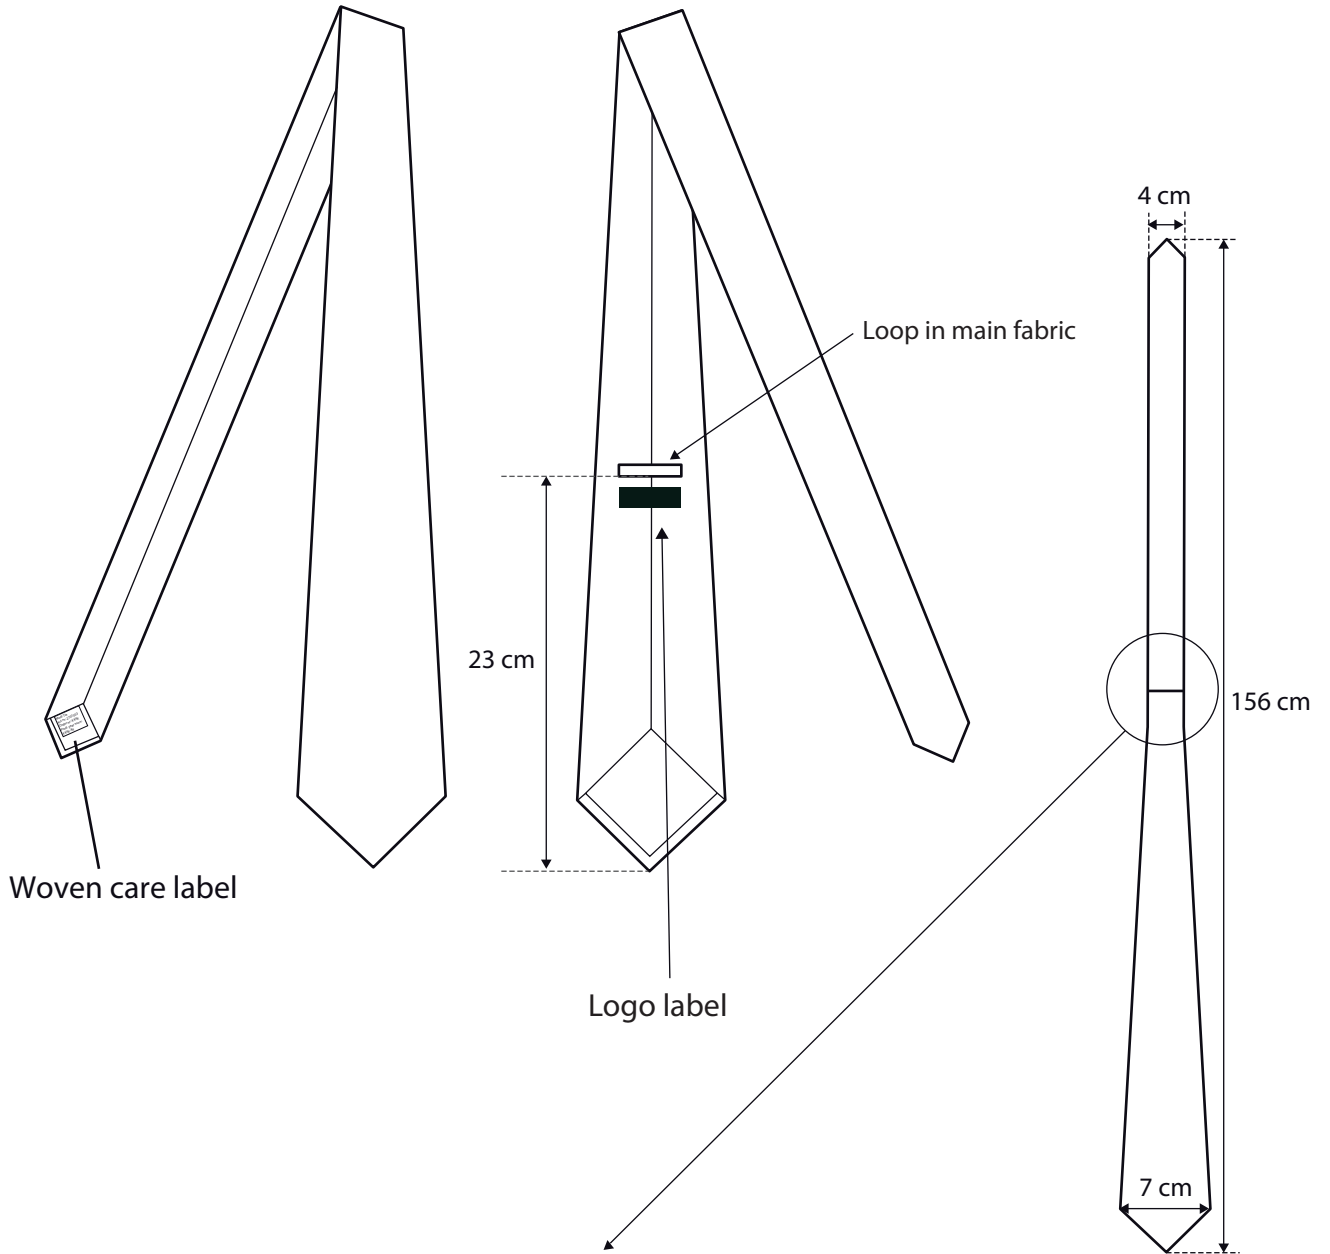

Technical specifications

Style no: **M-TI-12** Style: **Mens TIE**

Date: 19/07/17

Safety tie with velcro closing in neck.
100% polyester, woven jaquard, colour Grey - middleblue (customers own colours)
Washable interlining, 7 cm in widest width

Tie cut in to separate pieces with safety closure in back: