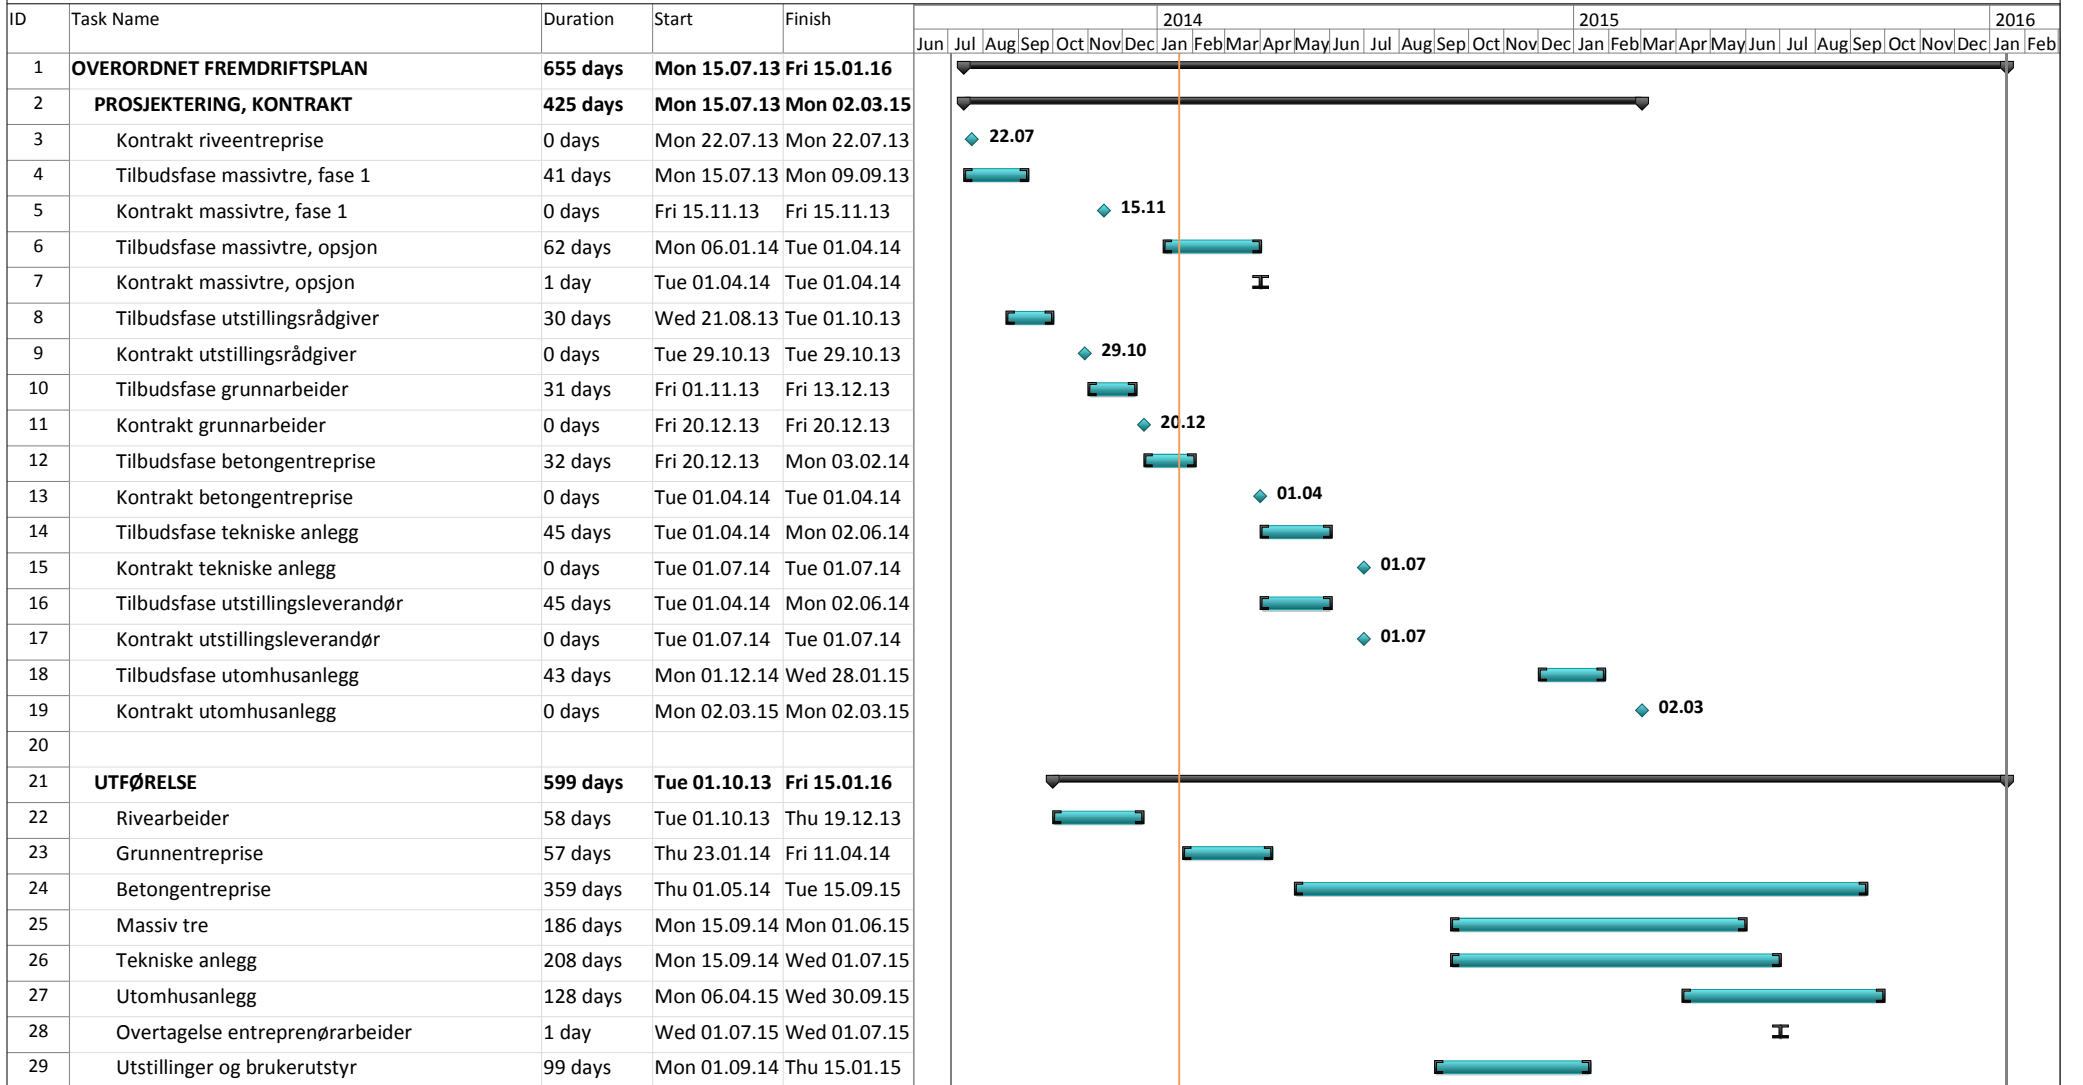

ROMSDALSMUSEET

Hovedfremdriftsplan

Project: Romsdalsmuseet - fremd Date: Mon 20.01.14	Task		External Tasks		Manual Task		Finish-only	
	Split		External Milestone		Duration-only		Deadline	
	Milestone		Inactive Task		Manual Summary Rollup		Progress	
	Summary		Inactive Milestone		Manual Summary			
	Project Summary		Inactive Summary		Start-only			