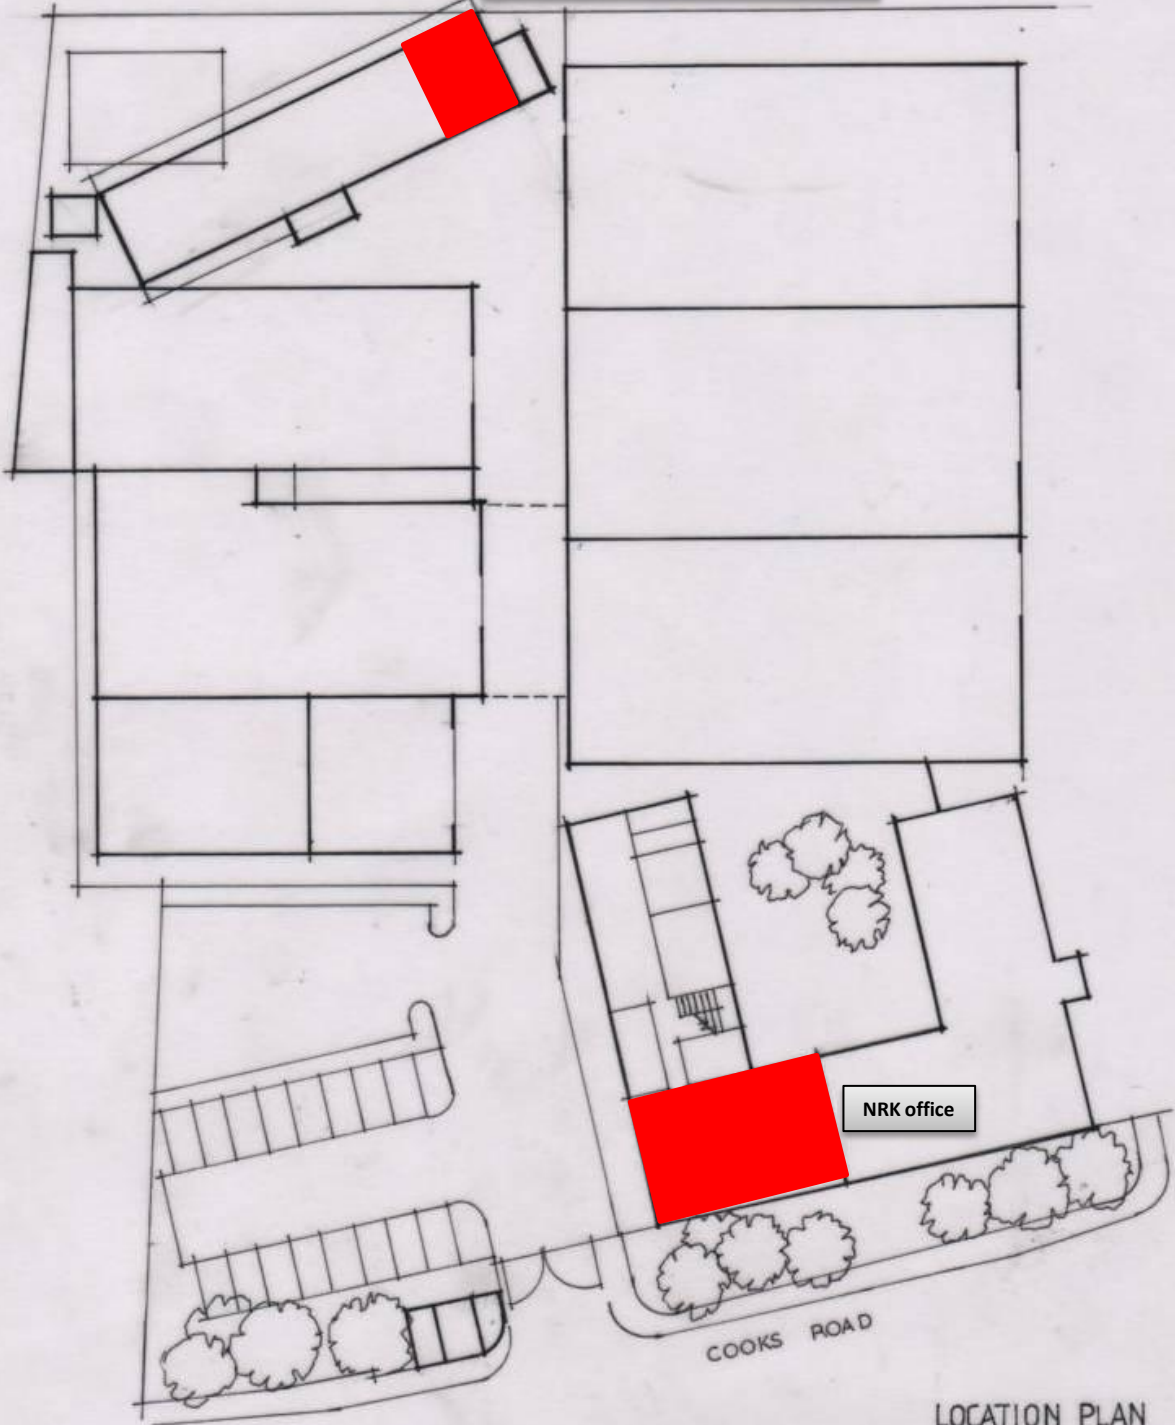

**Location plan LOG NRK**

NRK studio, top level 11m above ground

NRK office

COOKS ROAD

LOCATION PLAN  
Scale 1:500  
ROOFF HOUSE  
COOKS ROAD  
STRATFORD  
LONDON E15

<p><b>VTA</b> VINCENT THOMPSON ARCHITECTS</p>	<p>Urban Design Town Planning Interior Design Project Management</p>	<p>Stratford Workshops Burford Road Stratford London E15 2SP Tel: 020 8534 8300 e-mail: vta@vtarch.co.uk</p>
---	--	--