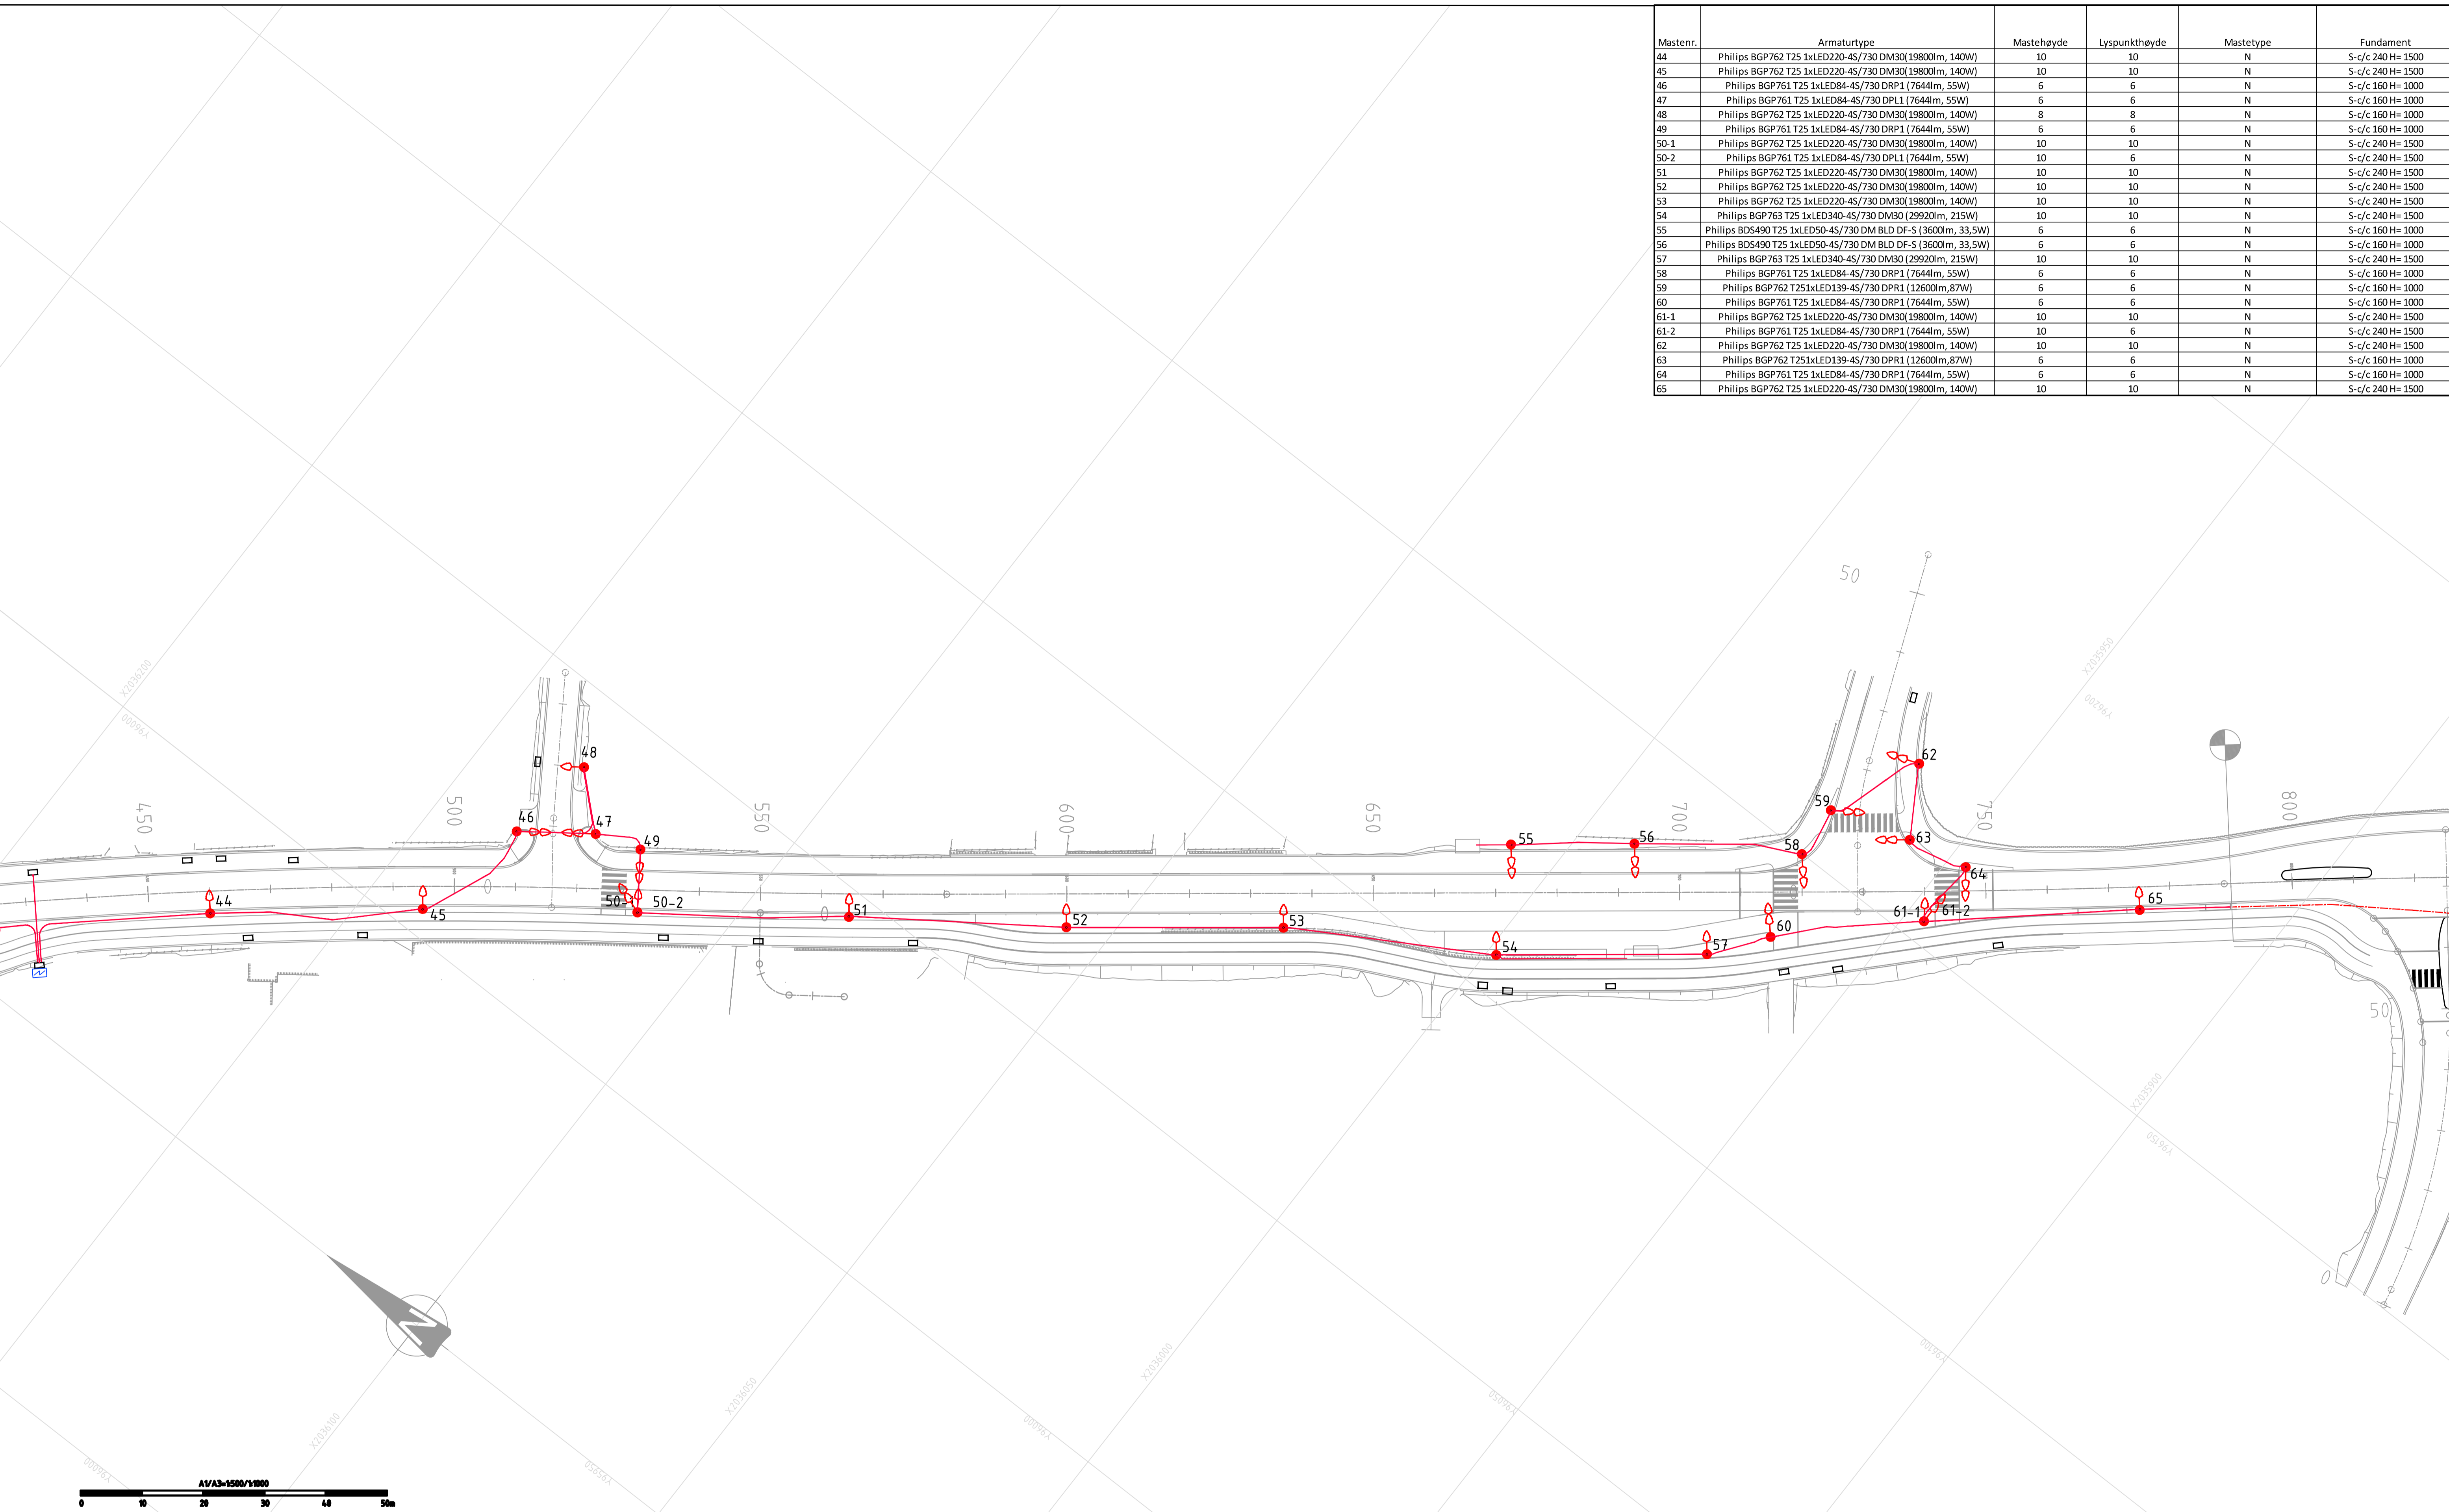

Mastenr.	Armatortype	Mastehøyde	Lyspunkthøyde	Mastetype	Fundament
44	Philips BGP762 T25 1xLED220-4S/730 DM30(19800m, 140W)	10	10	N	S-c/c 240 H= 1500
45	Philips BGP762 T25 1xLED220-4S/730 DM30(19800m, 140W)	10	10	N	S-c/c 240 H= 1500
46	Philips BGP761 T25 1xLED84-4S/730 DRP1 (7644lm, 55W)	6	6	N	S-c/c 160 H= 1000
47	Philips BGP761 T25 1xLED84-4S/730 DPL1 (7644lm, 55W)	6	6	N	S-c/c 160 H= 1000
48	Philips BGP762 T25 1xLED220-4S/730 DM30(19800m, 140W)	8	8	N	S-c/c 160 H= 1000
49	Philips BGP761 T25 1xLED84-4S/730 DRP1 (7644lm, 55W)	6	6	N	S-c/c 160 H= 1000
50-1	Philips BGP762 T25 1xLED220-4S/730 DM30(19800m, 140W)	10	10	N	S-c/c 240 H= 1500
50-2	Philips BGP761 T25 1xLED84-4S/730 DPL1 (7644lm, 55W)	10	6	N	S-c/c 240 H= 1500
51	Philips BGP762 T25 1xLED220-4S/730 DM30(19800m, 140W)	10	10	N	S-c/c 240 H= 1500
52	Philips BGP762 T25 1xLED220-4S/730 DM30(19800m, 140W)	10	10	N	S-c/c 240 H= 1500
53	Philips BGP762 T25 1xLED220-4S/730 DM30(19800m, 140W)	10	10	N	S-c/c 240 H= 1500
54	Philips BGP763 T25 1xLED340-4S/730 DM30 (29920lm, 215W)	10	10	N	S-c/c 240 H= 1500
55	Philips BDS490 T25 1xLED50-4S/730 DM BLD DF-S (3600lm, 33,5W)	6	6	N	S-c/c 160 H= 1000
56	Philips BDS490 T25 1xLED50-4S/730 DM BLD DF-S (3600lm, 33,5W)	6	6	N	S-c/c 160 H= 1000
57	Philips BGP763 T25 1xLED340-4S/730 DM30 (29920lm, 215W)	10	10	N	S-c/c 240 H= 1500
58	Philips BGP761 T25 1xLED84-4S/730 DRP1 (7644lm, 55W)	6	6	N	S-c/c 160 H= 1000
59	Philips BGP762 T25 1xLED139-4S/730 DPR1 (12600lm, 87W)	6	6	N	S-c/c 160 H= 1000
60	Philips BGP761 T25 1xLED84-4S/730 DRP1 (7644lm, 55W)	6	6	N	S-c/c 160 H= 1000
61-1	Philips BGP762 T25 1xLED220-4S/730 DM30(19800m, 140W)	10	10	N	S-c/c 240 H= 1500
61-2	Philips BGP761 T25 1xLED84-4S/730 DRP1 (7644lm, 55W)	10	6	N	S-c/c 240 H= 1500
62	Philips BGP762 T25 1xLED220-4S/730 DM30(19800m, 140W)	10	10	N	S-c/c 240 H= 1500
63	Philips BGP762 T25 1xLED139-4S/730 DPR1 (12600lm, 87W)	6	6	N	S-c/c 160 H= 1000
64	Philips BGP761 T25 1xLED84-4S/730 DRP1 (7644lm, 55W)	6	6	N	S-c/c 160 H= 1000
65	Philips BGP762 T25 1xLED220-4S/730 DM30(19800m, 140W)	10	10	N	S-c/c 240 H= 1500