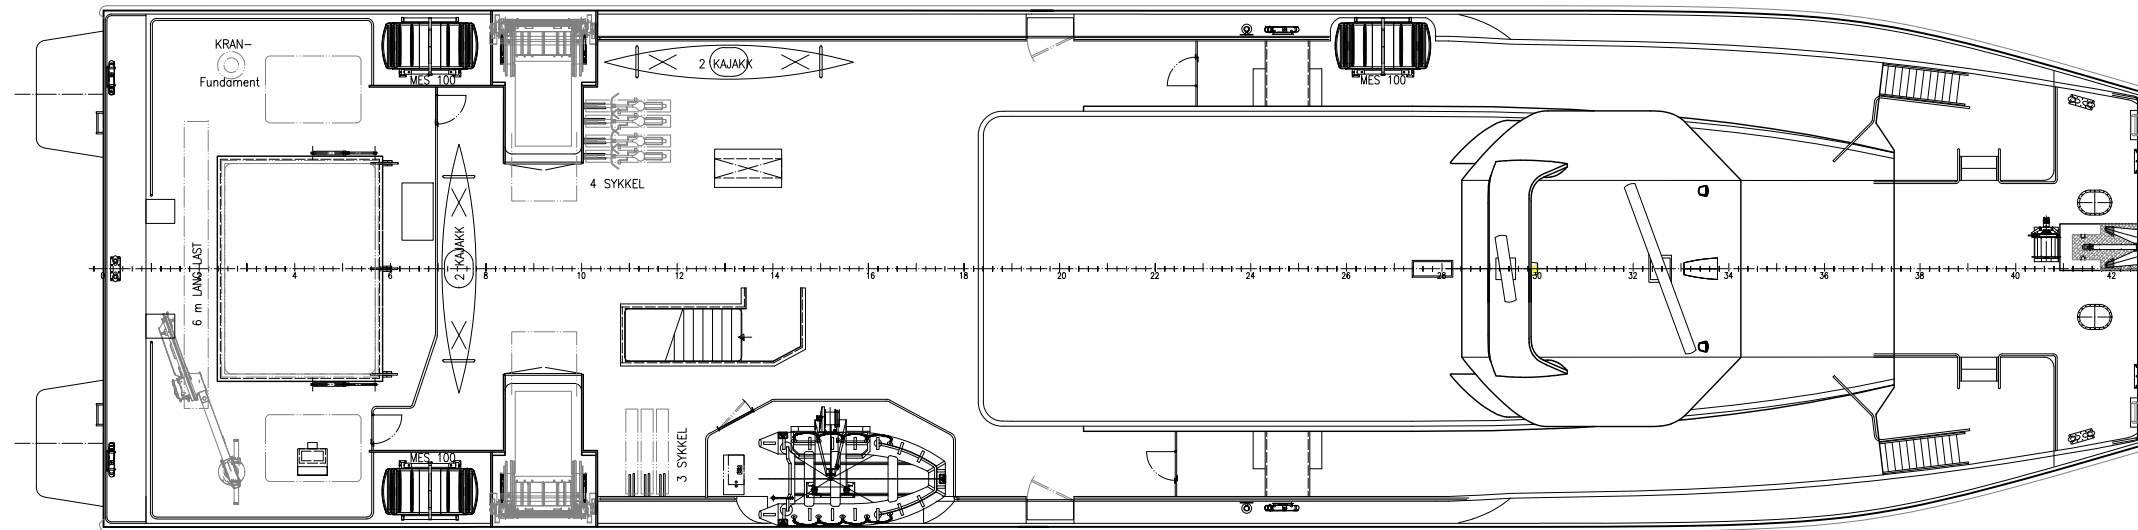

SB PROFILE

FRONT

01-DEKK

AFT SHIP

MAIN DIMENSIONS:

Length (Loa)	44,60 m
Length (Lwl)	41,90 m
Breadth	10,80 m
Depth Maindeck	4,15 - 4,55 m
Draft	1,38 m
Passangers	193
DnV +1A1 HSLC R2 Passenger	
NOR Fartsområde 4	

Rev.	Om råde	Dato	Beskrivelse	Laget av	Kontr.	Godkj.
-	-	-	-	-	-	-
<small>This drawing and the design is our property and must not be disclosed to any third party without permission.</small> Date: 04.05.2019 Checked: TAA Drawn: KJL Stand.check: BR Plotted: BR Scale: 1:150				Brødrene Aa AS N-6829 Hyen, NORWAY Tel: +47 57868700 Fax: +47 57869914 E-post: braa@braa.no - www.braa.no Project/Vessel: Nordland Fylke		
Title: General Arrangement External				Repl. for: --- Repl. by: ---		
Drawing no.: 304 - 101 - 23659 - T - 1						