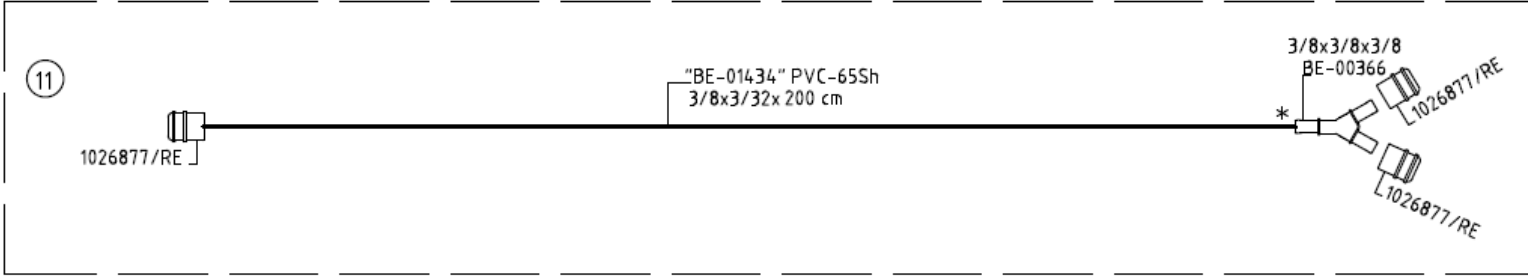

*** MULTICONNECTOR COLD WELDED**

*** MULTICONNECTOR COLD WELDED**

8

9

*** MULTICONNECTOR COLD WELDED**

*** MULTICONNECTOR COLD WELDED**

10

*** MULTICONNECTOR COLD WELDED**

- 1 Sterile Bag 04150
- 1 Label big 04148
- 1 BE-Label middle 04321

Drain Line

- 1 Sterile Bag 04150
- 1 Label big 04148

Tubing Organizer

13 Üst / Top:

14

- 1 Label small 04137

enclosed/ yapistirmayiniz