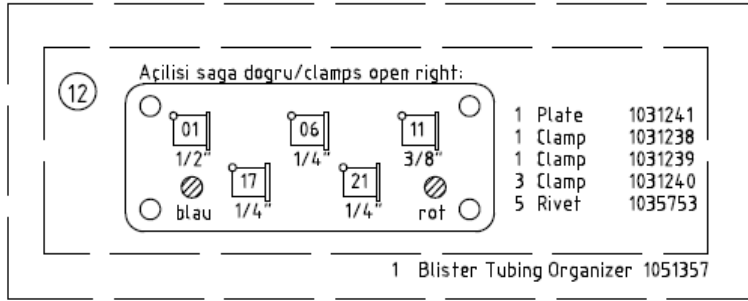

*** MULTICONNECTOR COLD WELDED**

*** MULTICONNECTOR COLD WELDED**

8

9

*** MULTICONNECTOR COLD WELDED**

*** MULTICONNECTOR COLD WELDED**

10

*** MULTICONNECTOR COLD WELDED**

- 1 Sterile Bag 04150
- 1 Label big 04148
- 1 BE-Label middle 04321

Drain Line

- 1 Sterile Bag 04150
- 1 Label big 04148

Tubing Organizer

13 Üst / Top:

14

- 1 Label small 04137

enclosed/ yapistirmayiniz

Paketleme yaparken resme bakınız
While packaging follow reset sample and photo