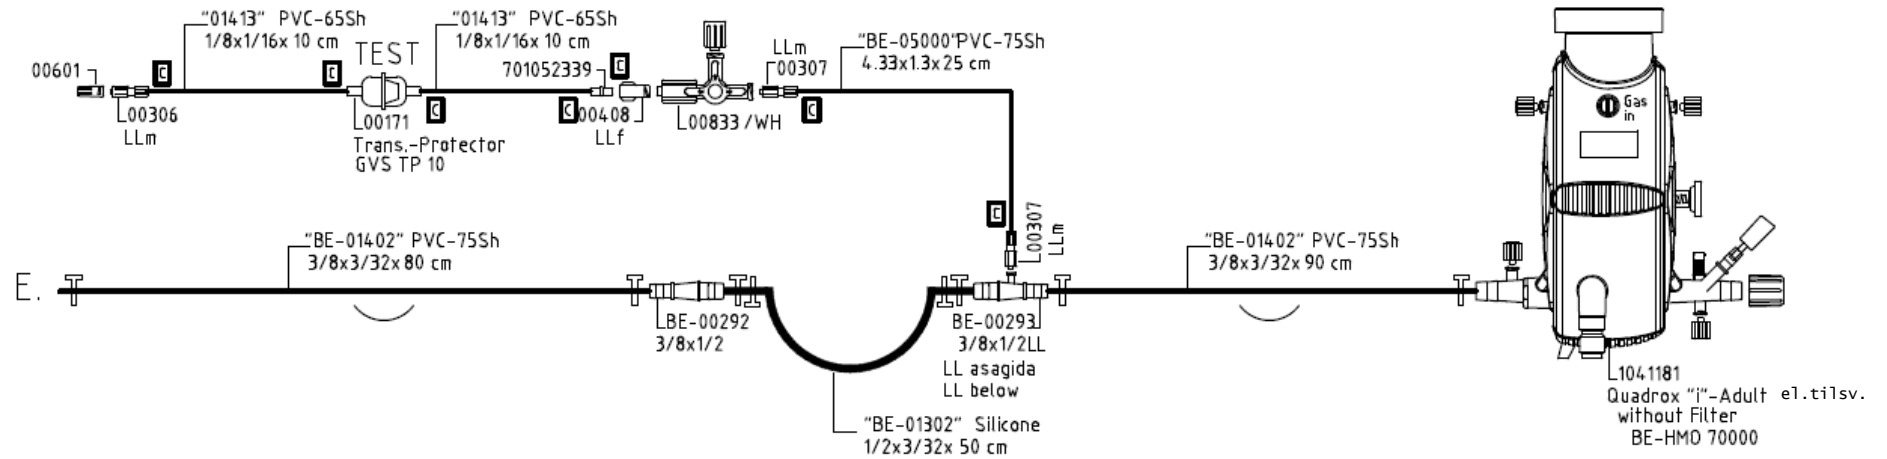

*** MULTICONNECTOR COLD WELDED**

*** MULTICONNECTOR COLD WELDED**

8

9

*** MULTICONNECTOR COLD WELDED**

*** MULTICONNECTOR COLD WELDED**

10

*** MULTICONNECTOR COLD WELDED**

- 1 Sterile Bag 04150
- 1 Label big 04148
- 1 BE-Label middle 04321

Drain Line

- 1 Sterile Bag 04150
- 1 Label big 04148

Tubing Organizer

13 Üst / Top:

14

- 1 Label small 04137

enclosed/ yapistirmayiniz