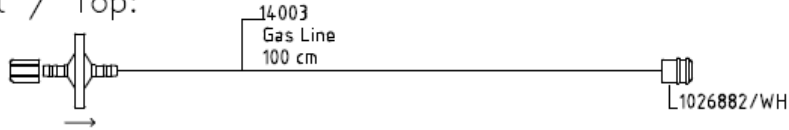

*** MULTICONNECTOR COLD WELDED**

*** MULTICONNECTOR COLD WELDED**

8

9

*** MULTICONNECTOR COLD WELDED**

*** MULTICONNECTOR COLD WELDED**

10

*** MULTICONNECTOR COLD WELDED**

- 1 Sterile Bag 04150
- 1 Label big 04148
- 1 BE-Label middle 04321

Drain Line

- 1 Sterile Bag 04150
- 1 Label big 04148

Tubing Organizer

13 Üst / Top:

14

- 1 Label small 04137

enclosed/ yapistirmayiniz