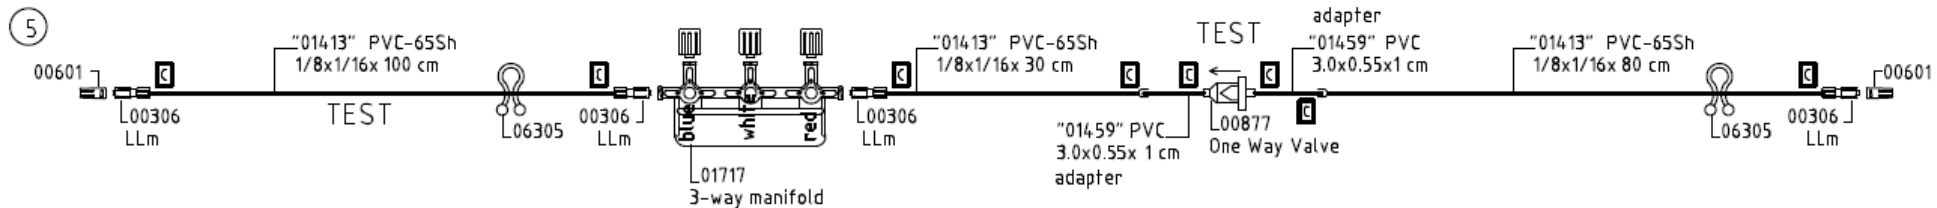

*** MULTICONNECTOR COLD WELDED**

*** MULTICONNECTOR COLD WELDED**

8

9

*** MULTICONNECTOR COLD WELDED**

*** MULTICONNECTOR COLD WELDED**

10

*** MULTICONNECTOR COLD WELDED**

- 1 Sterile Bag 04150
- 1 Label big 04148
- 1 BE-Label middle 04321

Drain Line

- 1 Sterile Bag 04150
- 1 Label big 04148

Tubing Organizer

13 Üst / Top:

14

- 1 Label small 04137

enclosed/ yapistirmayiniz

Paketleme yaparken resme bakınız
While packaging follow reset sample and photo