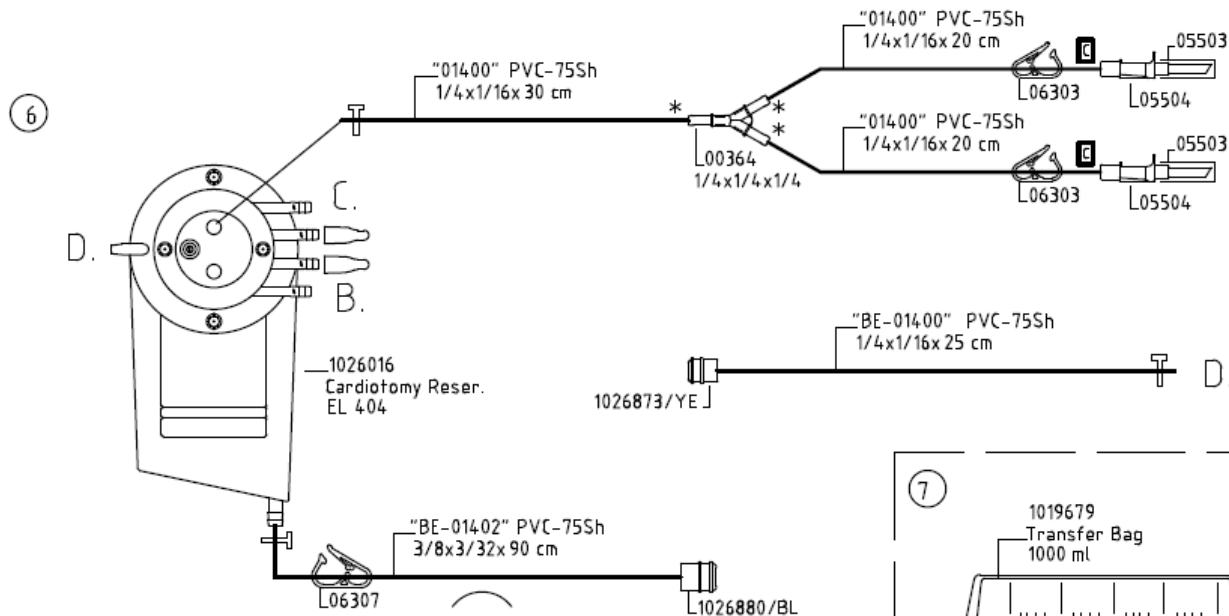

*** MULTICONNECTOR COLD WELDED**

*** MULTICONNECTOR COLD WELDED**

8

9

*** MULTICONNECTOR COLD WELDED**

*** MULTICONNECTOR COLD WELDED**

10

*** MULTICONNECTOR COLD WELDED**

- 1 Sterile Bag 04150
- 1 Label big 04148
- 1 BE-Label middle 04321

Drain Line

- 1 Sterile Bag 04150
- 1 Label big 04148

Tubing Organizer

13 Üst / Top:

14

- 1 Label small 04137

enclosed/ yapistirmayiniz