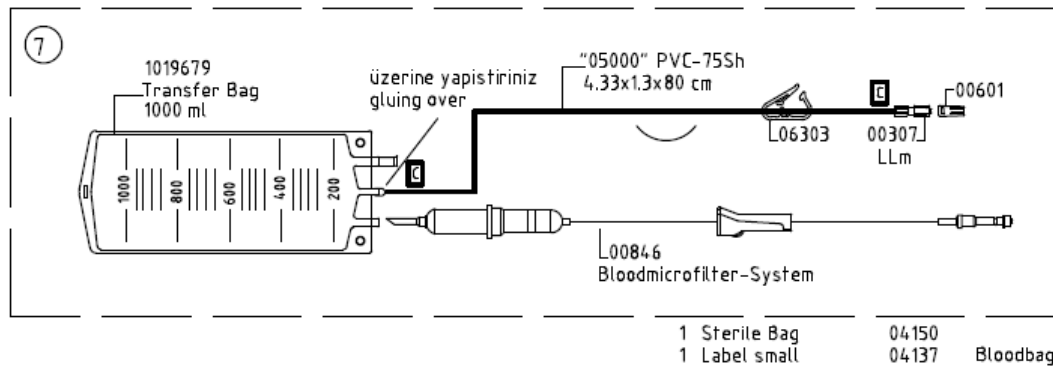

*** MULTICONNECTOR COLD WELDED**

*** MULTICONNECTOR COLD WELDED**

8

9

*** MULTICONNECTOR COLD WELDED**

*** MULTICONNECTOR COLD WELDED**

10

*** MULTICONNECTOR COLD WELDED**

- 1 Sterile Bag 04150
- 1 Label big 04148
- 1 BE-Label middle 04321

Drain Line

- 1 Sterile Bag 04150
- 1 Label big 04148

Tubing Organizer

13 Üst / Top:

14

- 1 Label small 04137

enclosed/ yapistirmayiniz

Paketleme yaparken resme bakınız
While packaging follow reset sample and photo