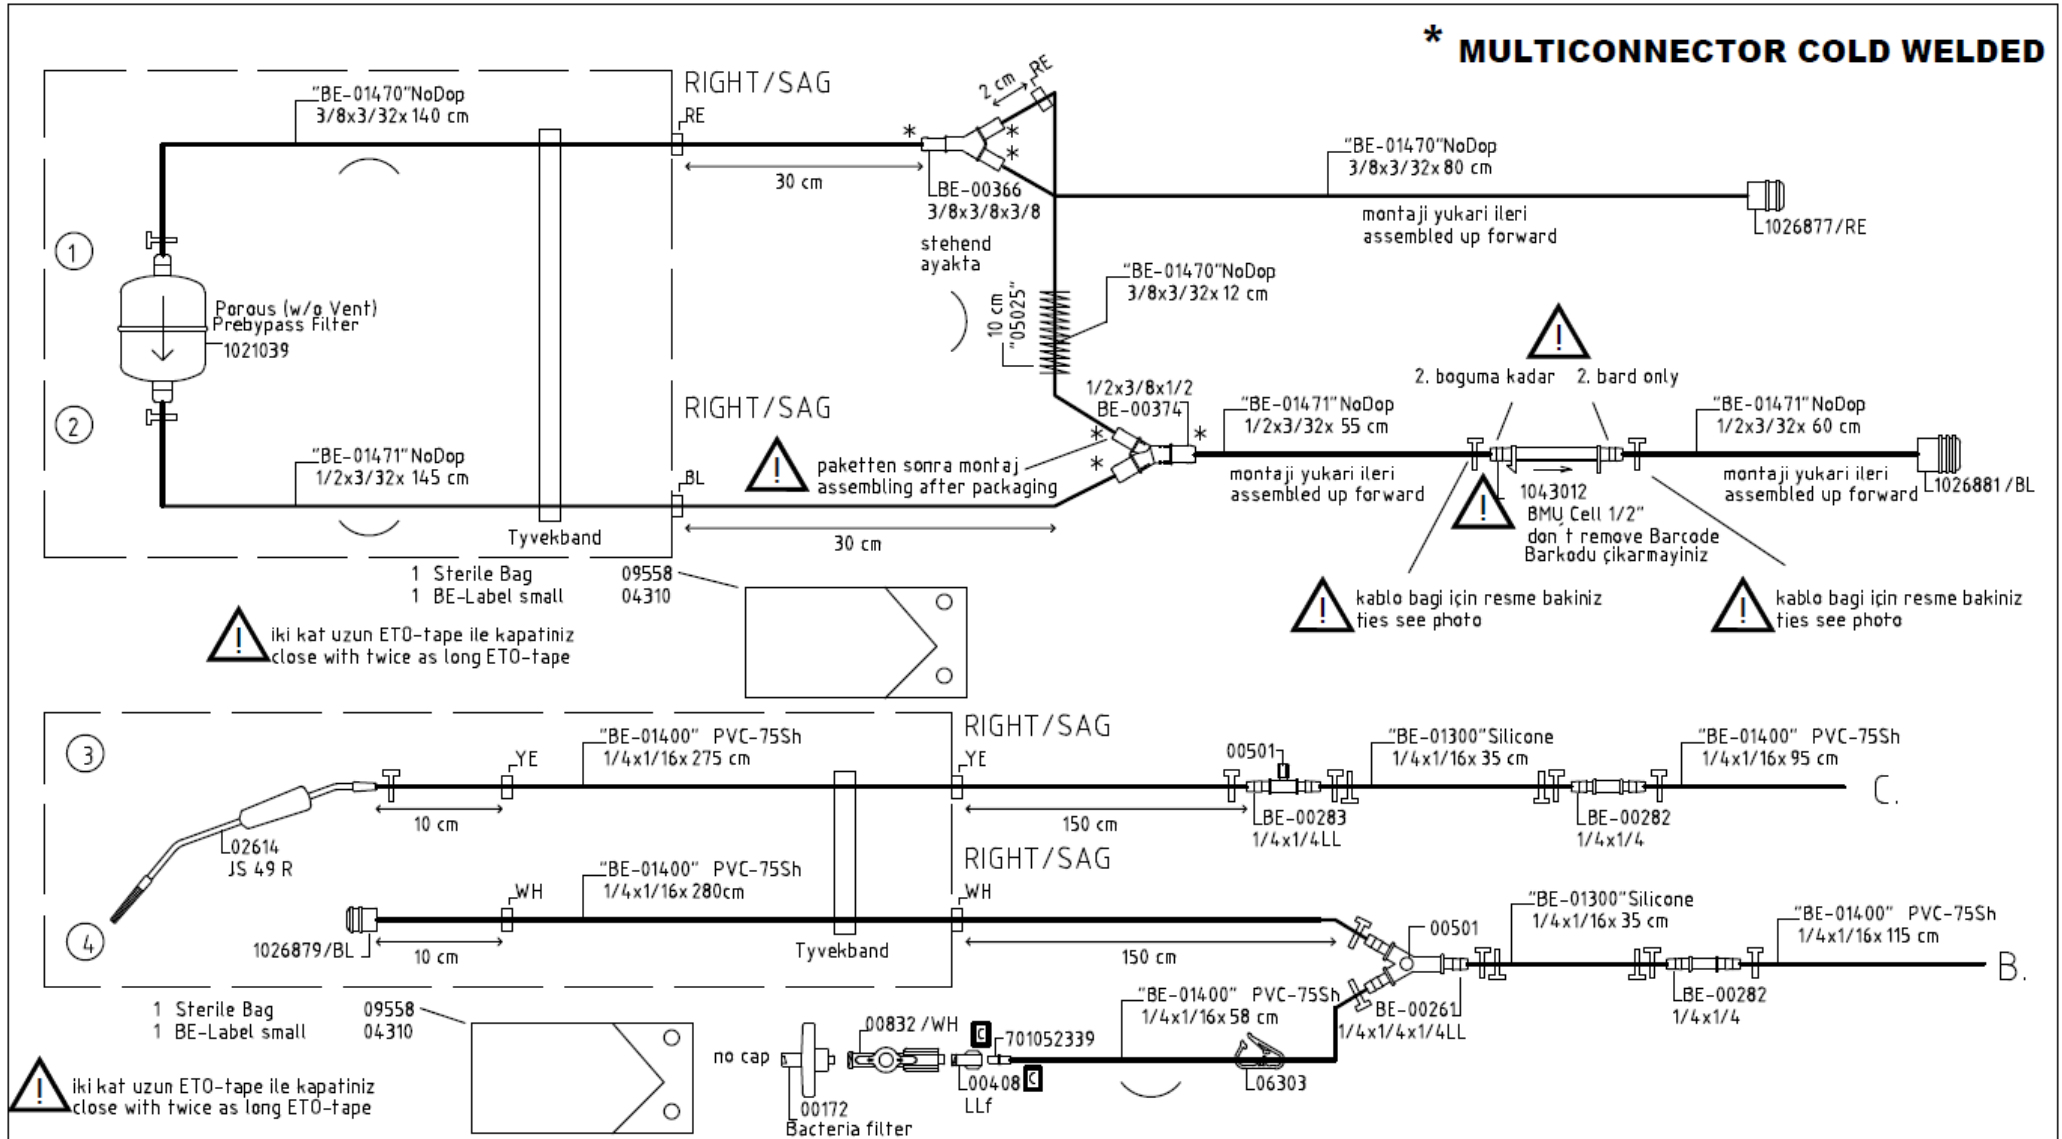

*** MULTICONNECTOR COLD WELDED**

*** MULTICONNECTOR COLD WELDED**

8

9

*** MULTICONNECTOR COLD WELDED**

*** MULTICONNECTOR COLD WELDED**

10

*** MULTICONNECTOR COLD WELDED**

- 1 Sterile Bag 04150
- 1 Label big 04148
- 1 BE-Label middle 04321

Drain Line

- 1 Sterile Bag 04150
- 1 Label big 04148

Tubing Organizer

13 Üst / Top:

14

- 1 Label small 04137

enclosed/ yapistirmayiniz