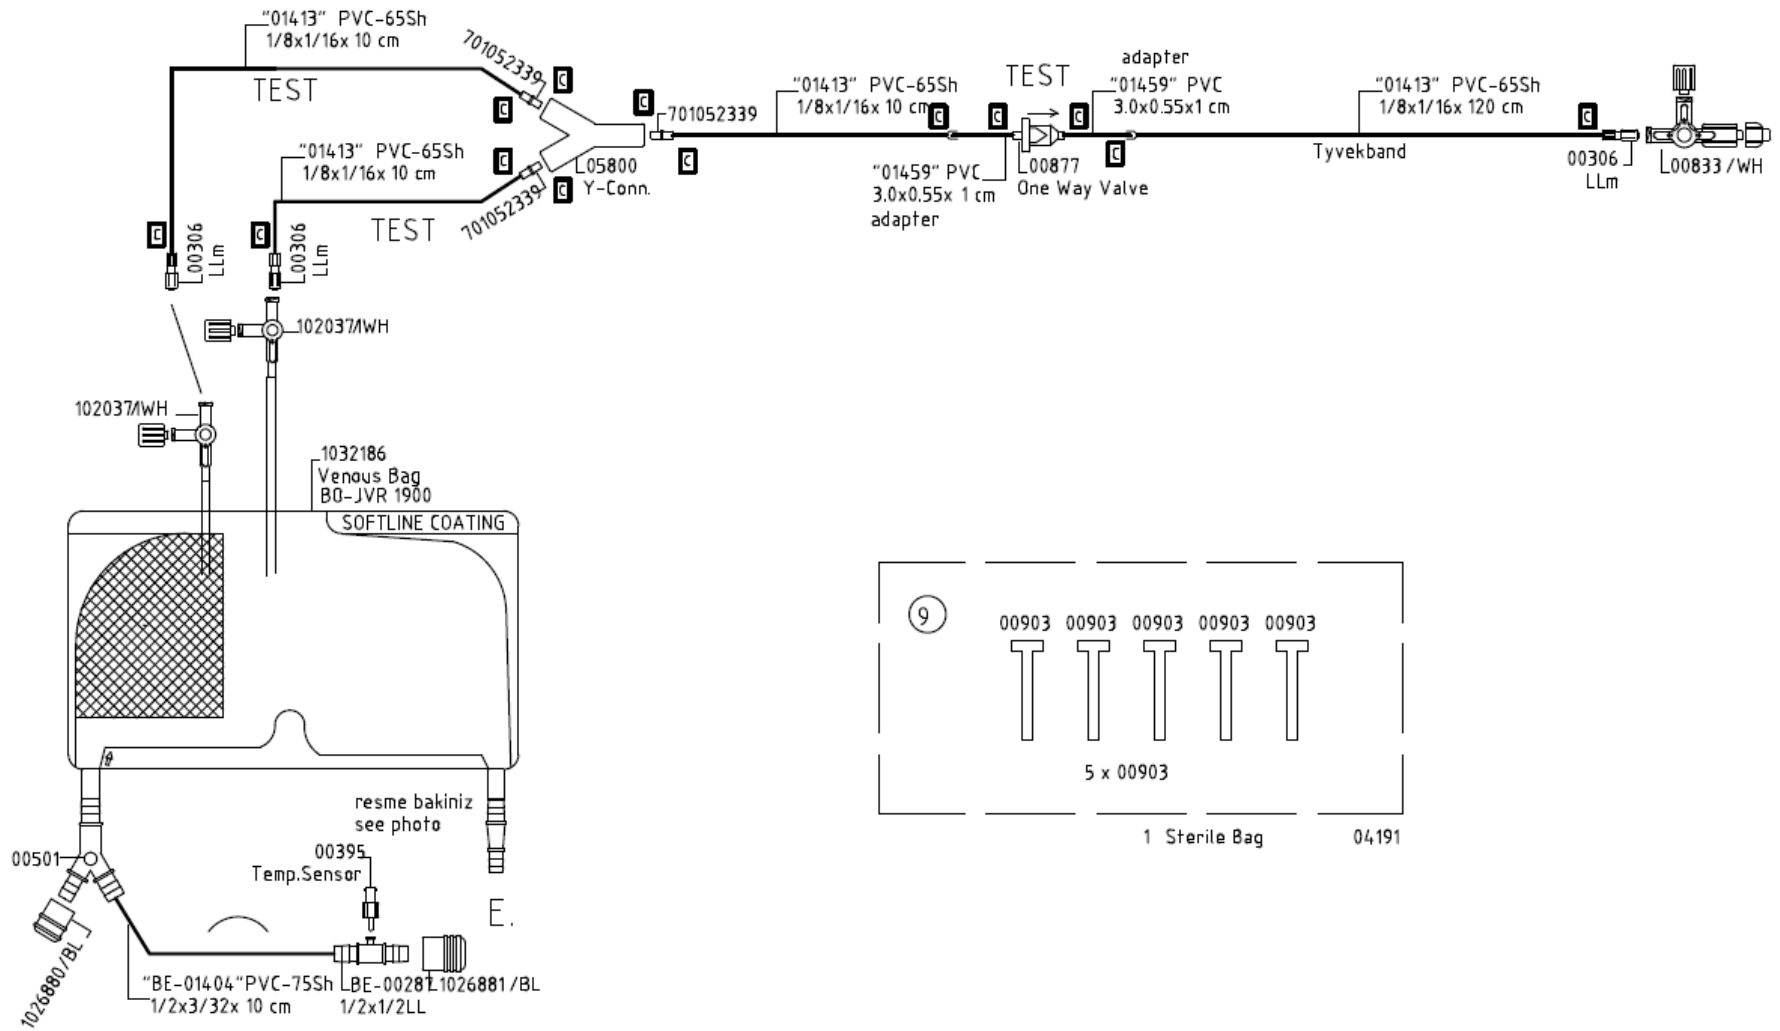

*** MULTICONNECTOR COLD WELDED**

*** MULTICONNECTOR COLD WELDED**

8

9

*** MULTICONNECTOR COLD WELDED**

*** MULTICONNECTOR COLD WELDED**

10

*** MULTICONNECTOR COLD WELDED**

- 1 Sterile Bag 04150
- 1 Label big 04148
- 1 BE-Label middle 04321

Drain Line

- 1 Sterile Bag 04150
- 1 Label big 04148

Tubing Organizer

13 Üst / Top:

14

- 1 Label small 04137

enclosed/ yapistirmayiniz

Paketleme yaparken resme bakınız
While packaging follow reset sample and photo