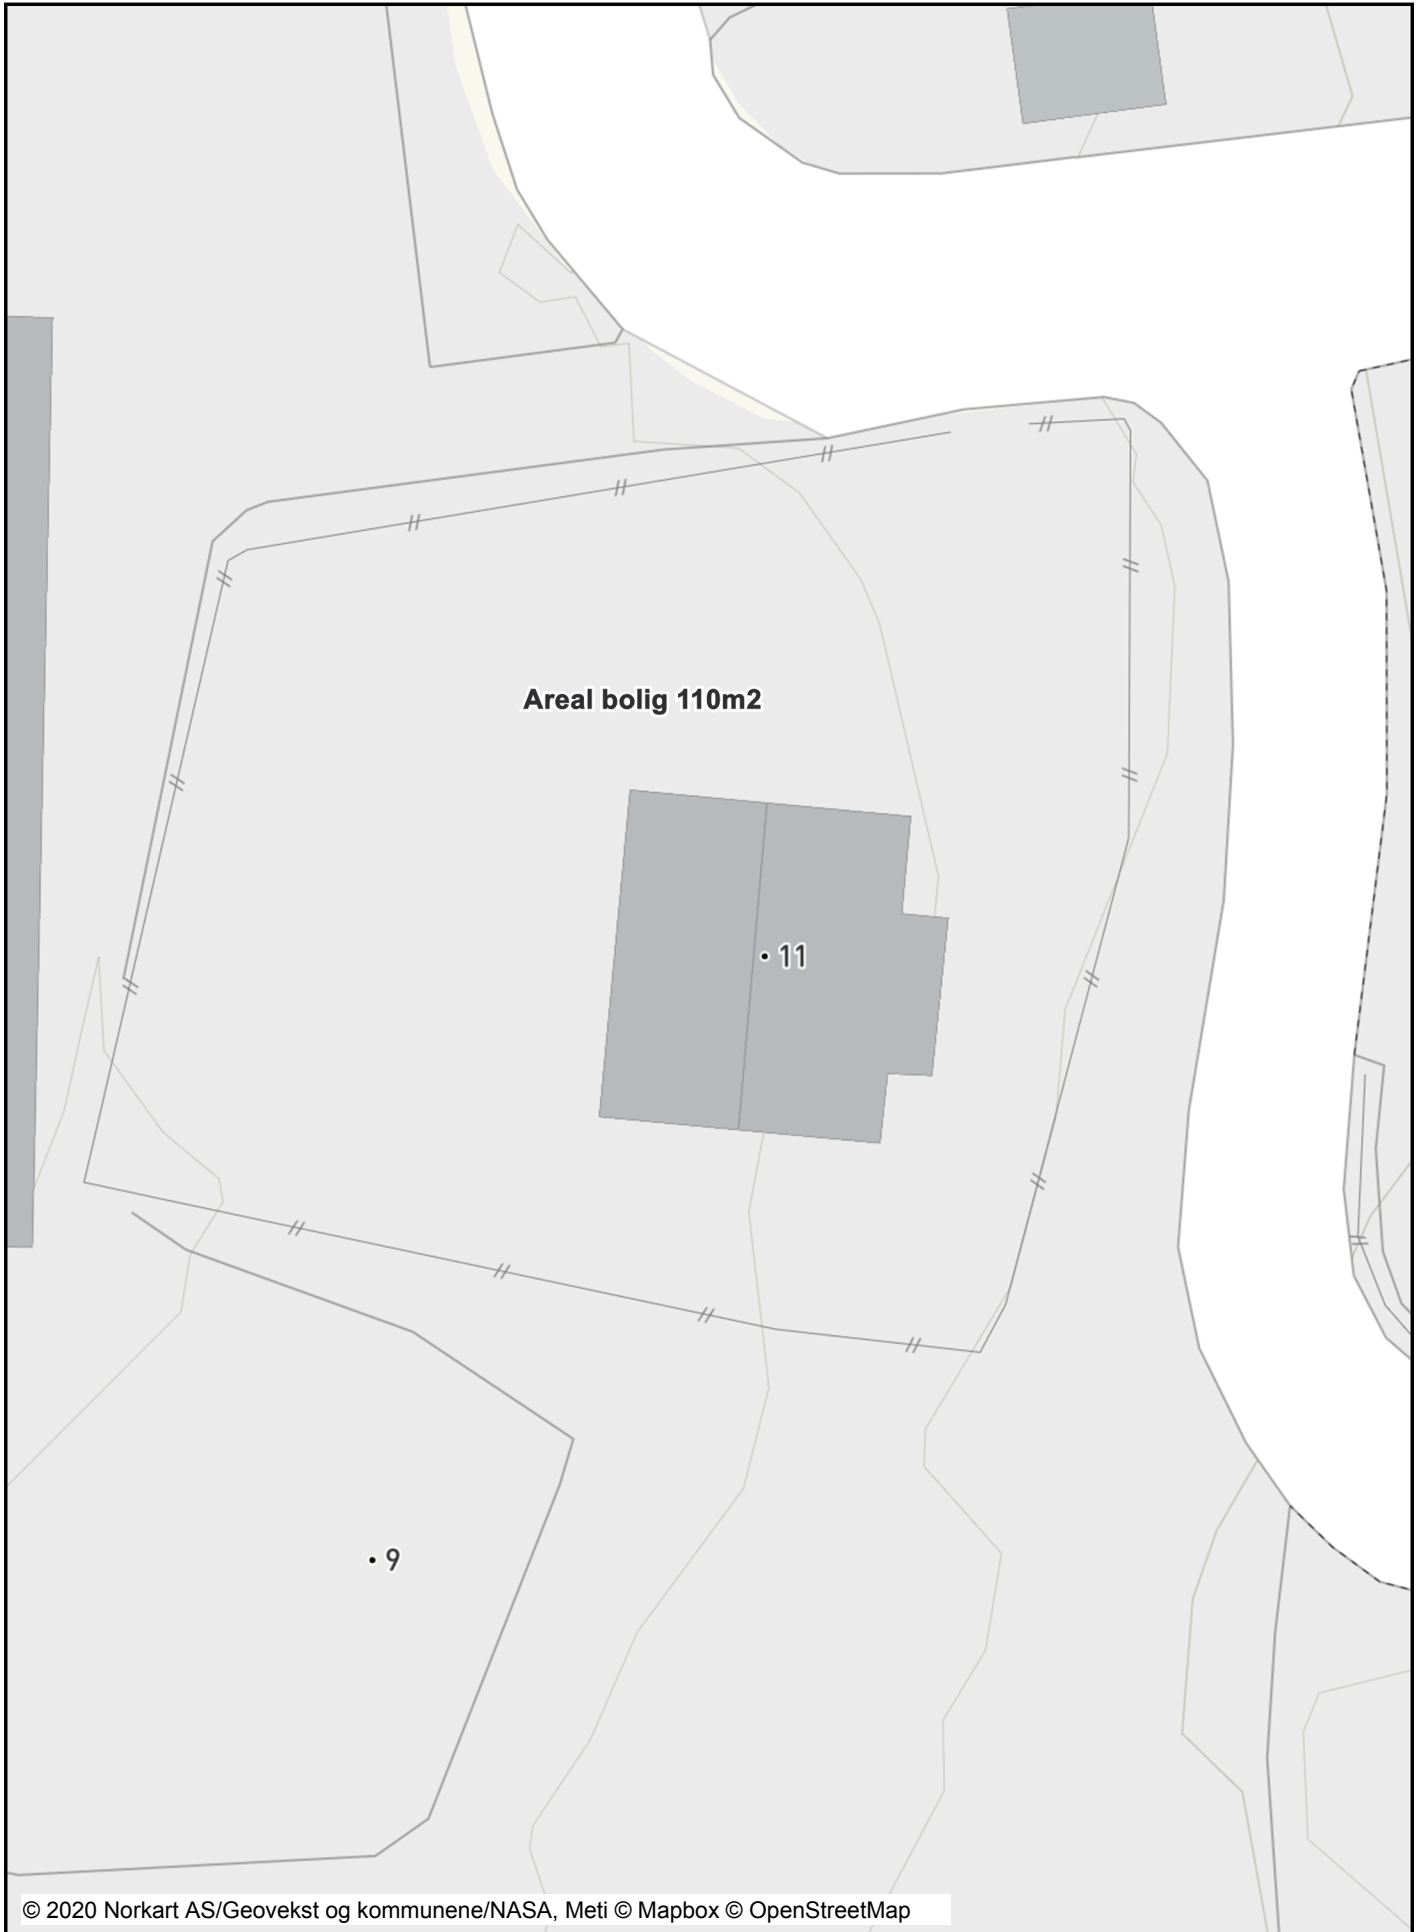

Riving bolig 49/144

Dato: 28.07.2020

Målestokk: 1:250

Koordinatsystem: UTM 32N

Tegnforklaring

A large, empty rectangular box with a thin black border, occupying most of the page below the title. It is intended for a drawing or explanation related to the title 'Tegnforklaring'.