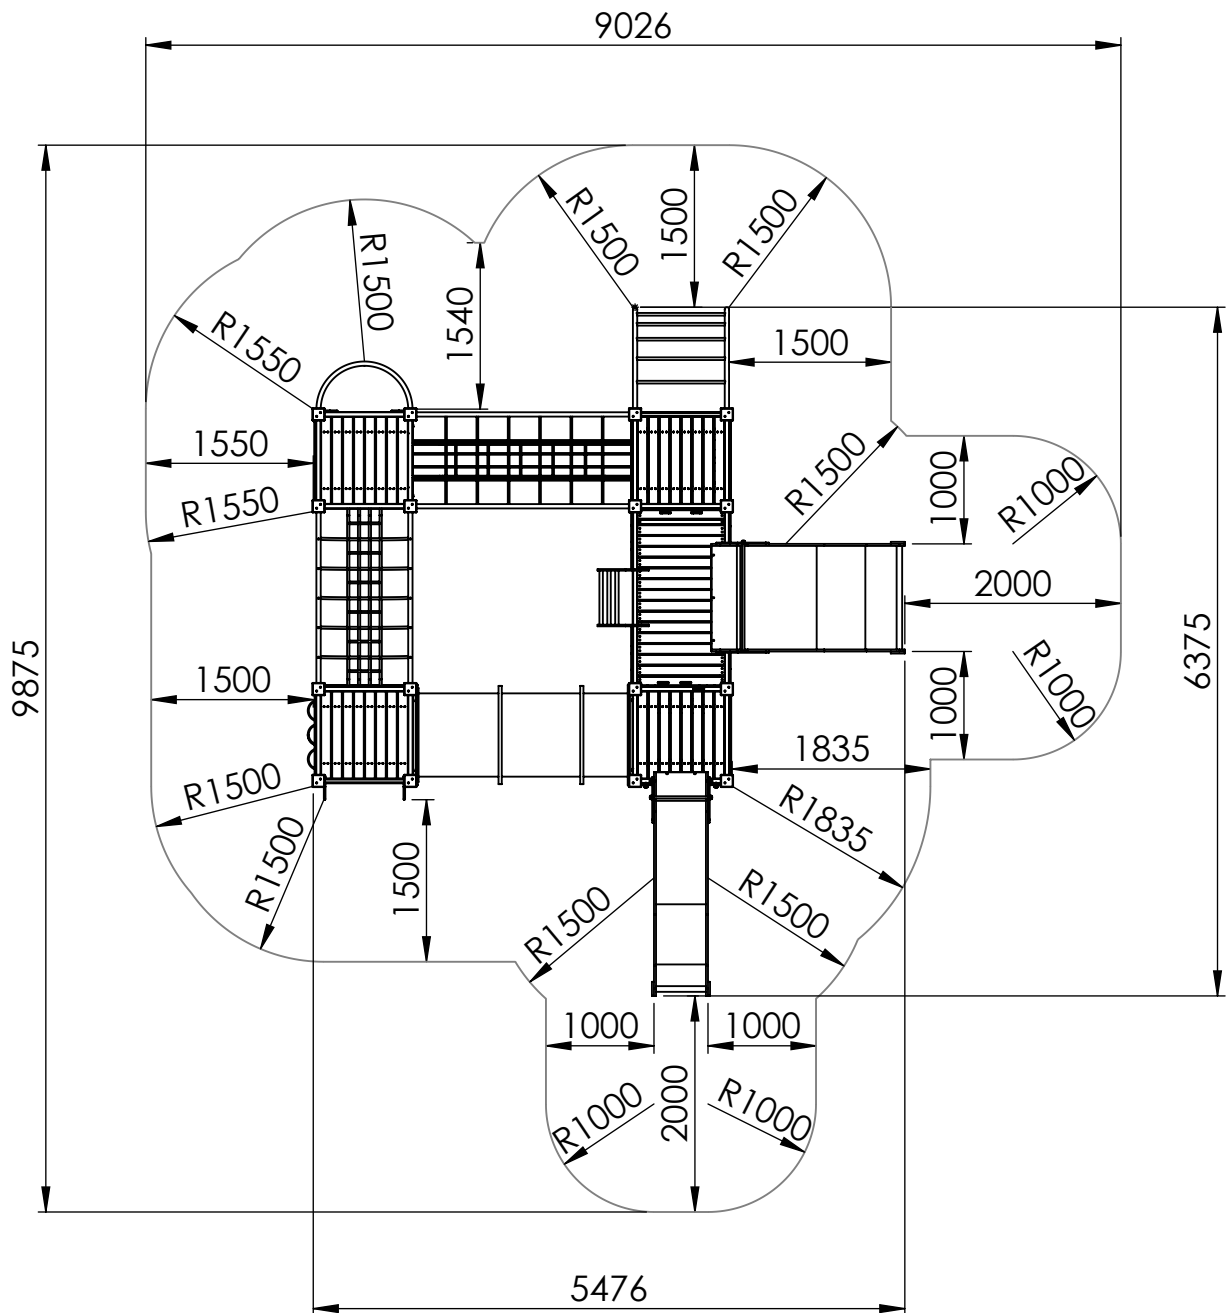

A4

WEIGHT:

SCALE: 1:40

SHEET 1 OF 6

# safety area

A

B

C

D

E

UNLESS OTHERWISE SPECIFIED:  
DIMENSIONS ARE IN MILLIMETERS  
WEIGHT ARE IN KILOGRAMM

PART NUMBER / DWG NO.: