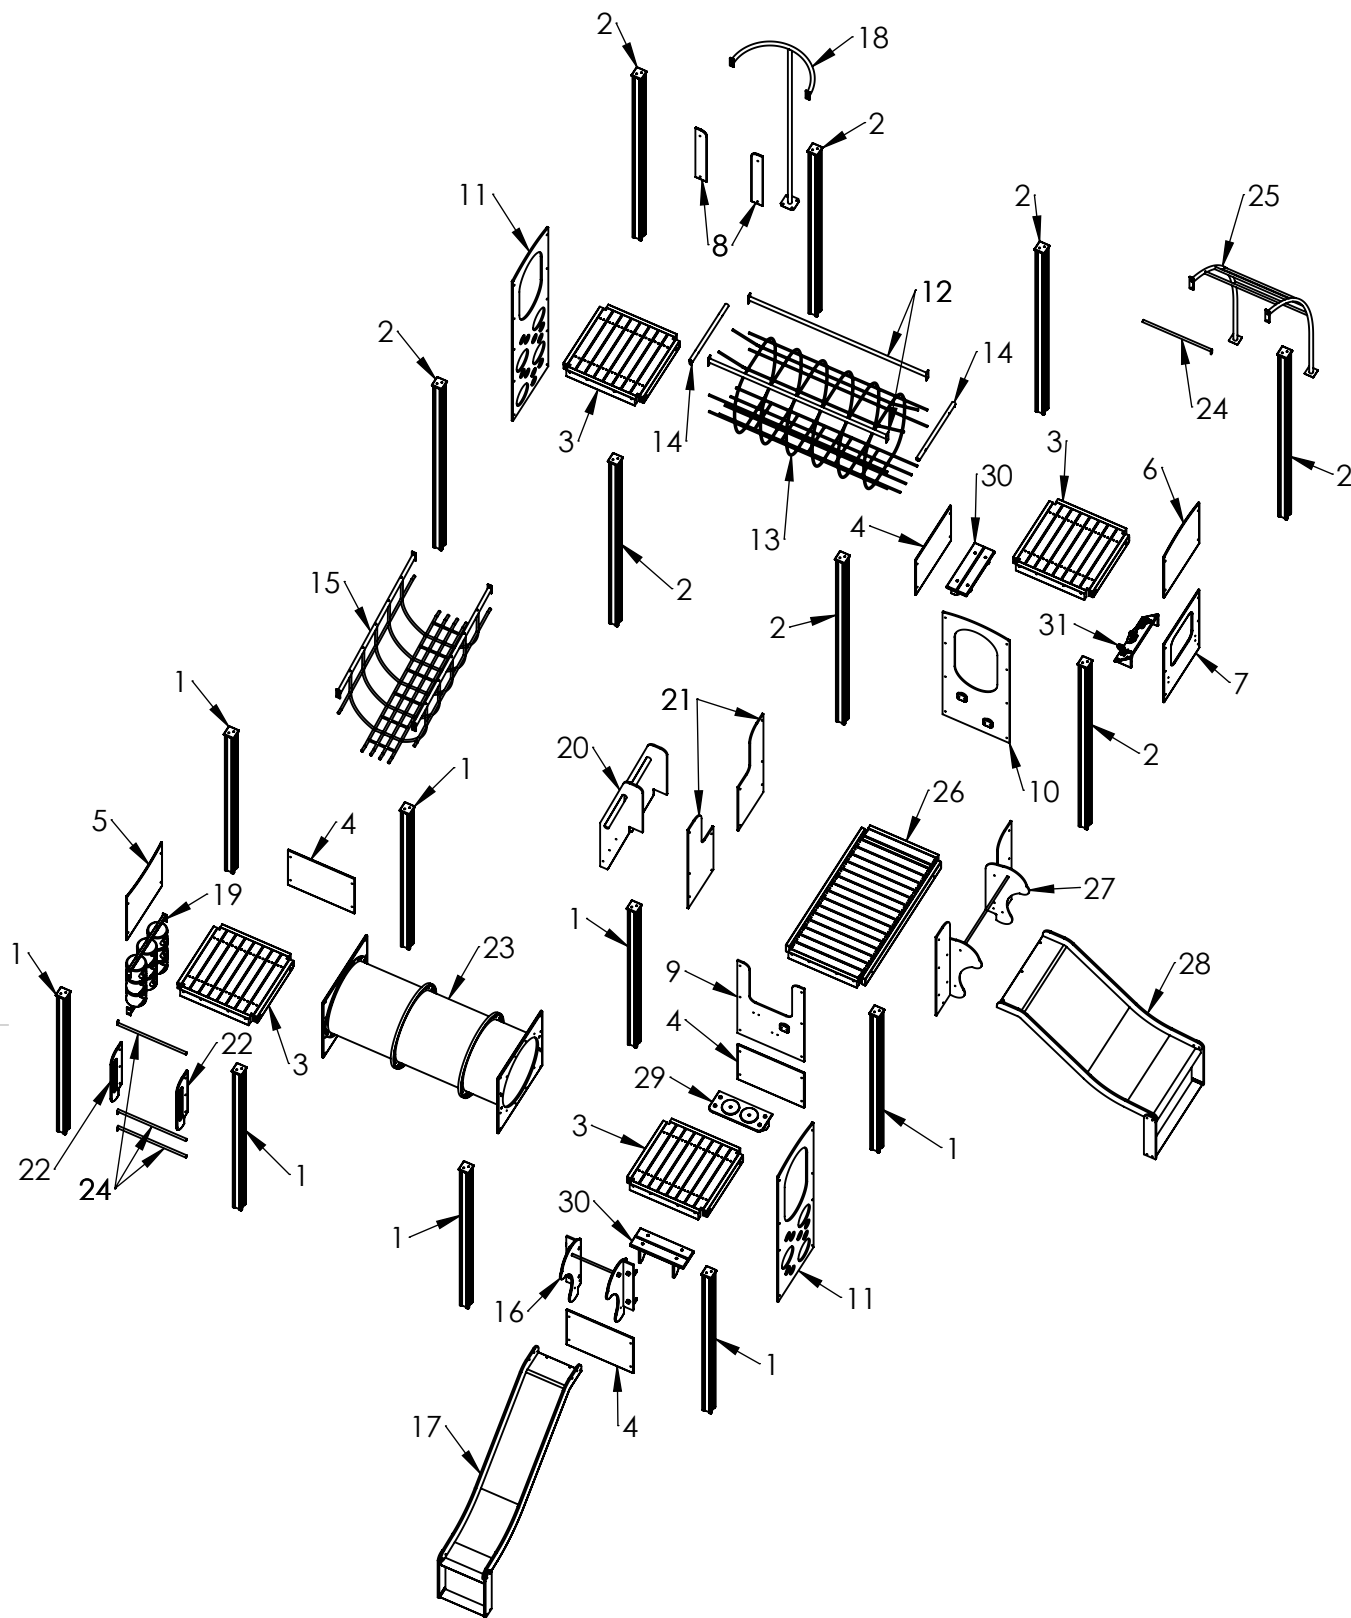

E

UNLESS OTHERWISE SPECIFIED:  
 DIMENSIONS ARE IN MILLIMETERS  
 WEIGHT ARE IN KILOGRAMM

PART NUMBER / DWG NO.:

LM208-2

	NAME	SIGNATURE	DATE	REVISION
DRAWN	M.Rebase		22.04.2016	
APPV'D				

DESCRIPTION:

Play Centre ALBERTO