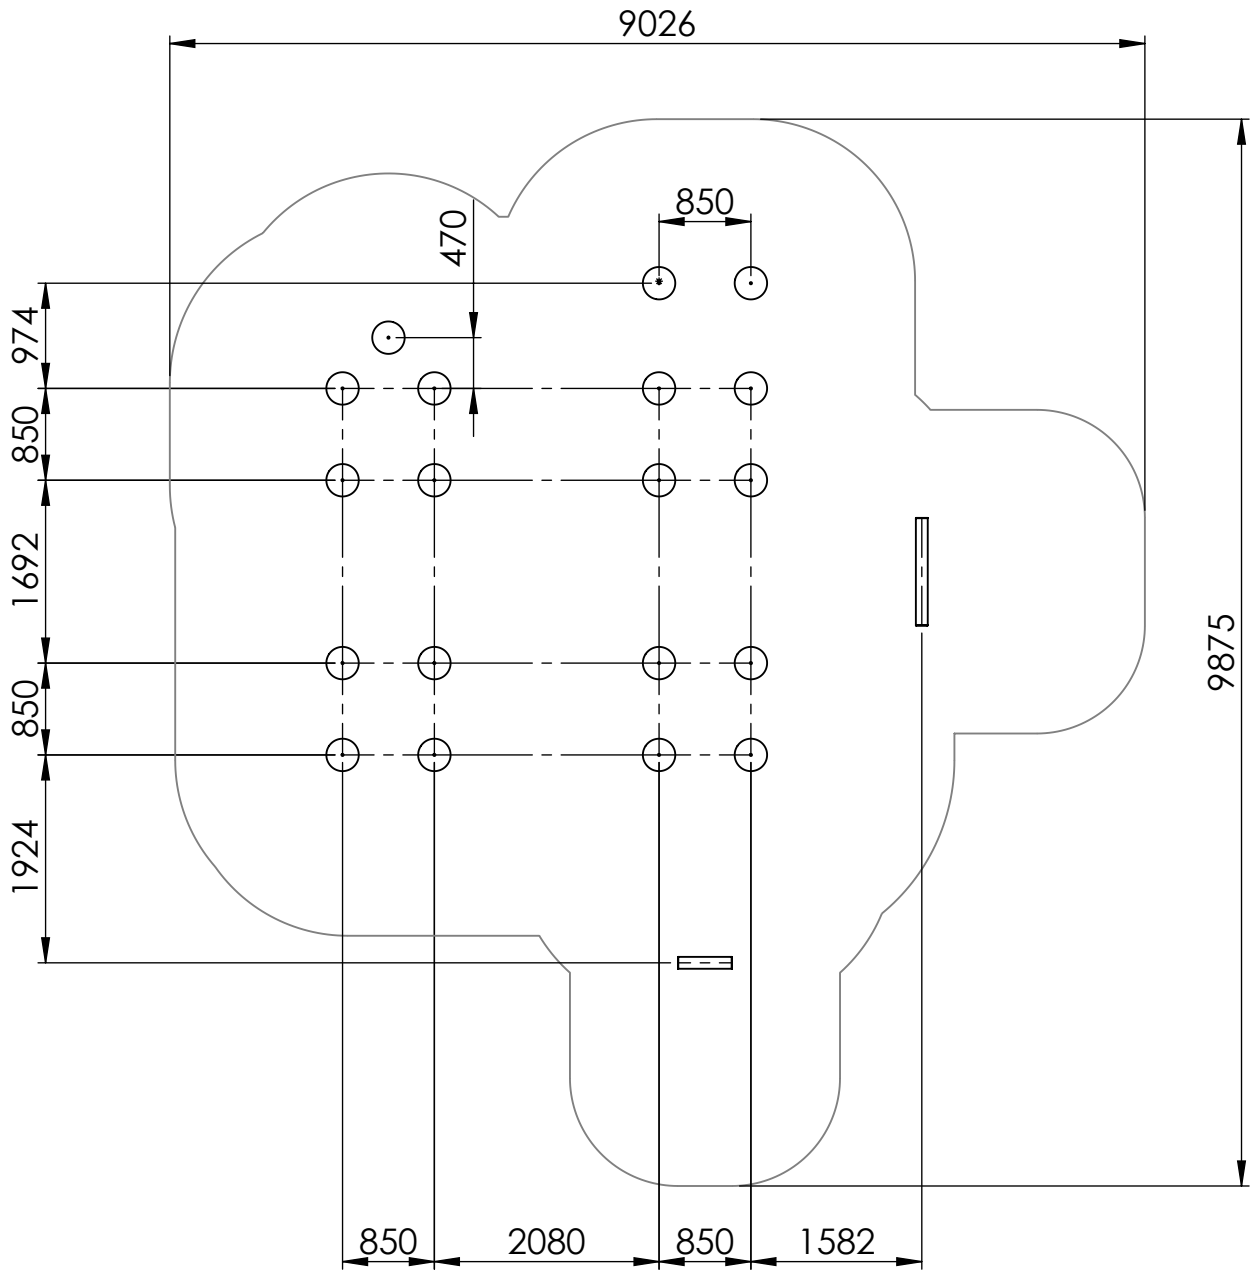

# foundation

A

B

C

D

E

UNLESS OTHERWISE SPECIFIED: DIMENSIONS ARE IN MILLIMETERS WEIGHT ARE IN KILOGRAMM				
	NAME	SIGNATURE	DATE	REVISION
DRAWN	M.Rebase		22.04.2016	
APPV'D				

PART NUMBER / DWG NO.:	LM208-2
------------------------	---------