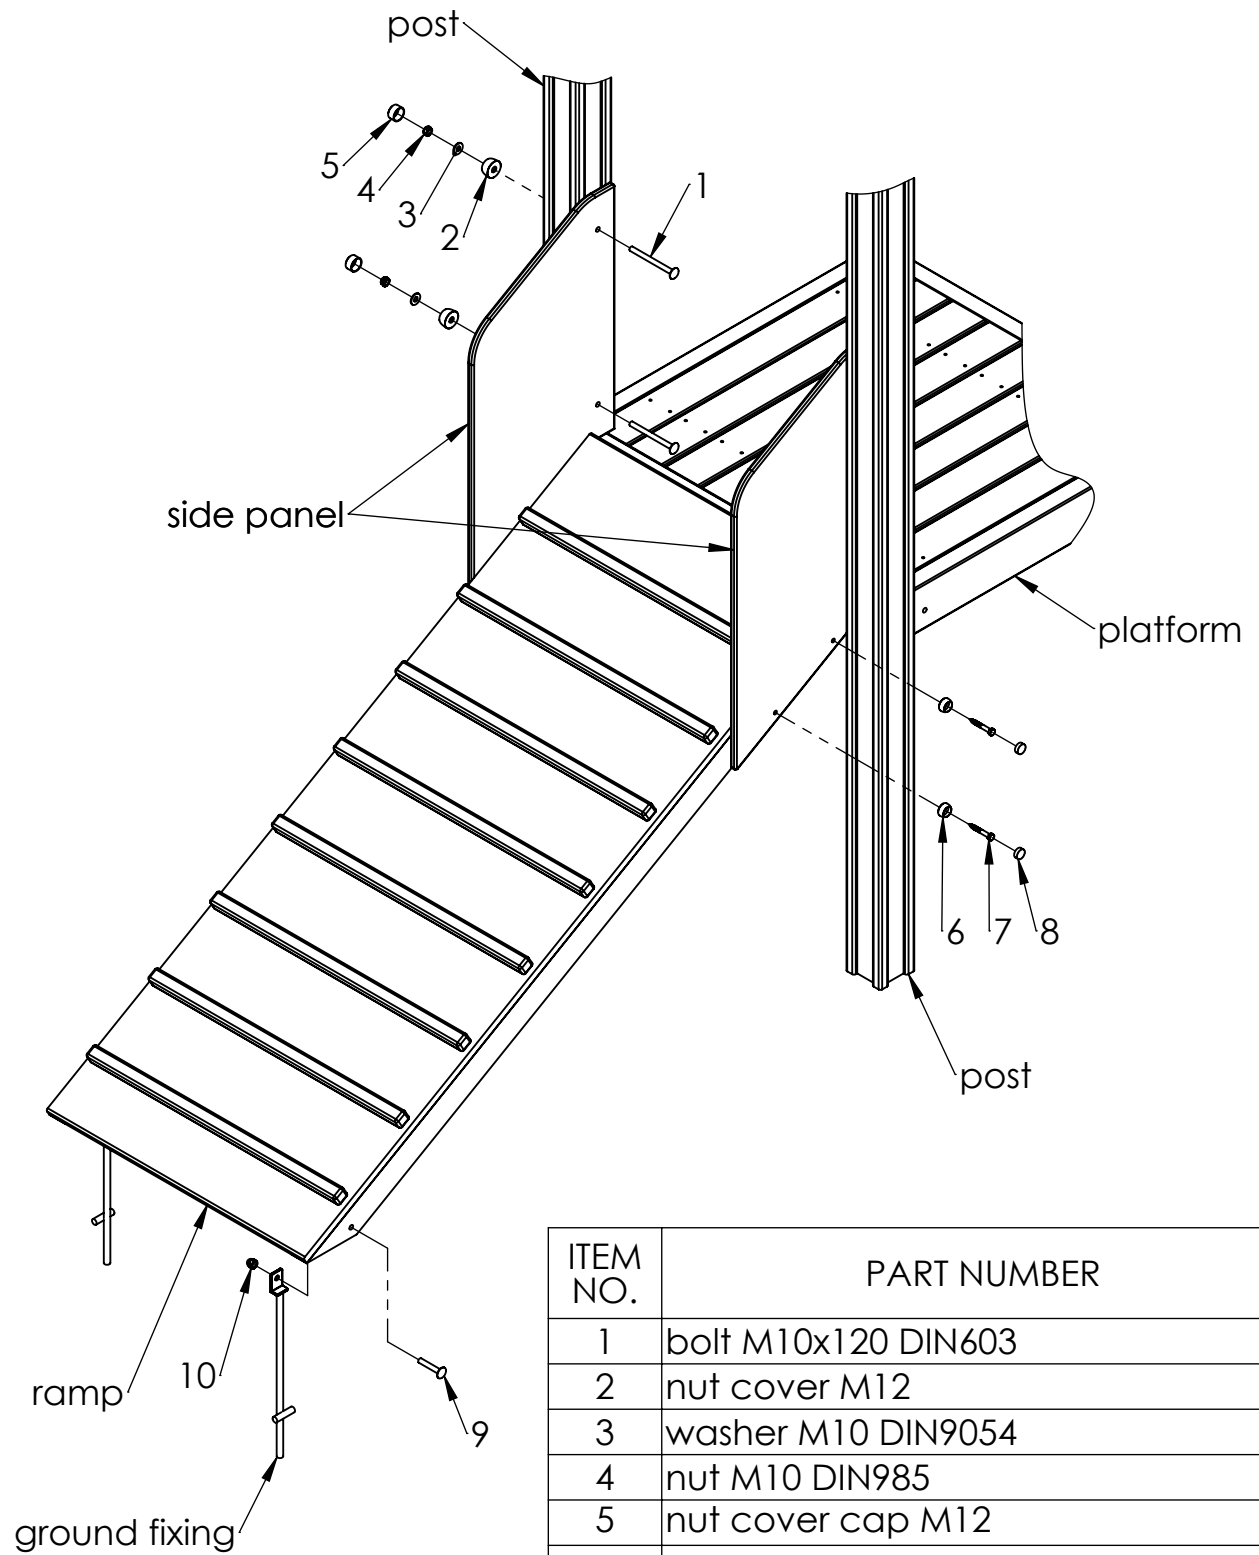

ITEM NO.	PART NUMBER
1	bolt M10x120 DIN603
2	nut cover M12
3	washer M10 DIN9054
4	nut M10 DIN985
5	nut cover cap M12
6	nut cover M8
7	wood screw 8x60 DIN571
8	nut cover cap M8
9	bolt M10x60 DIN603
10	domed cap nut DIN986 M10