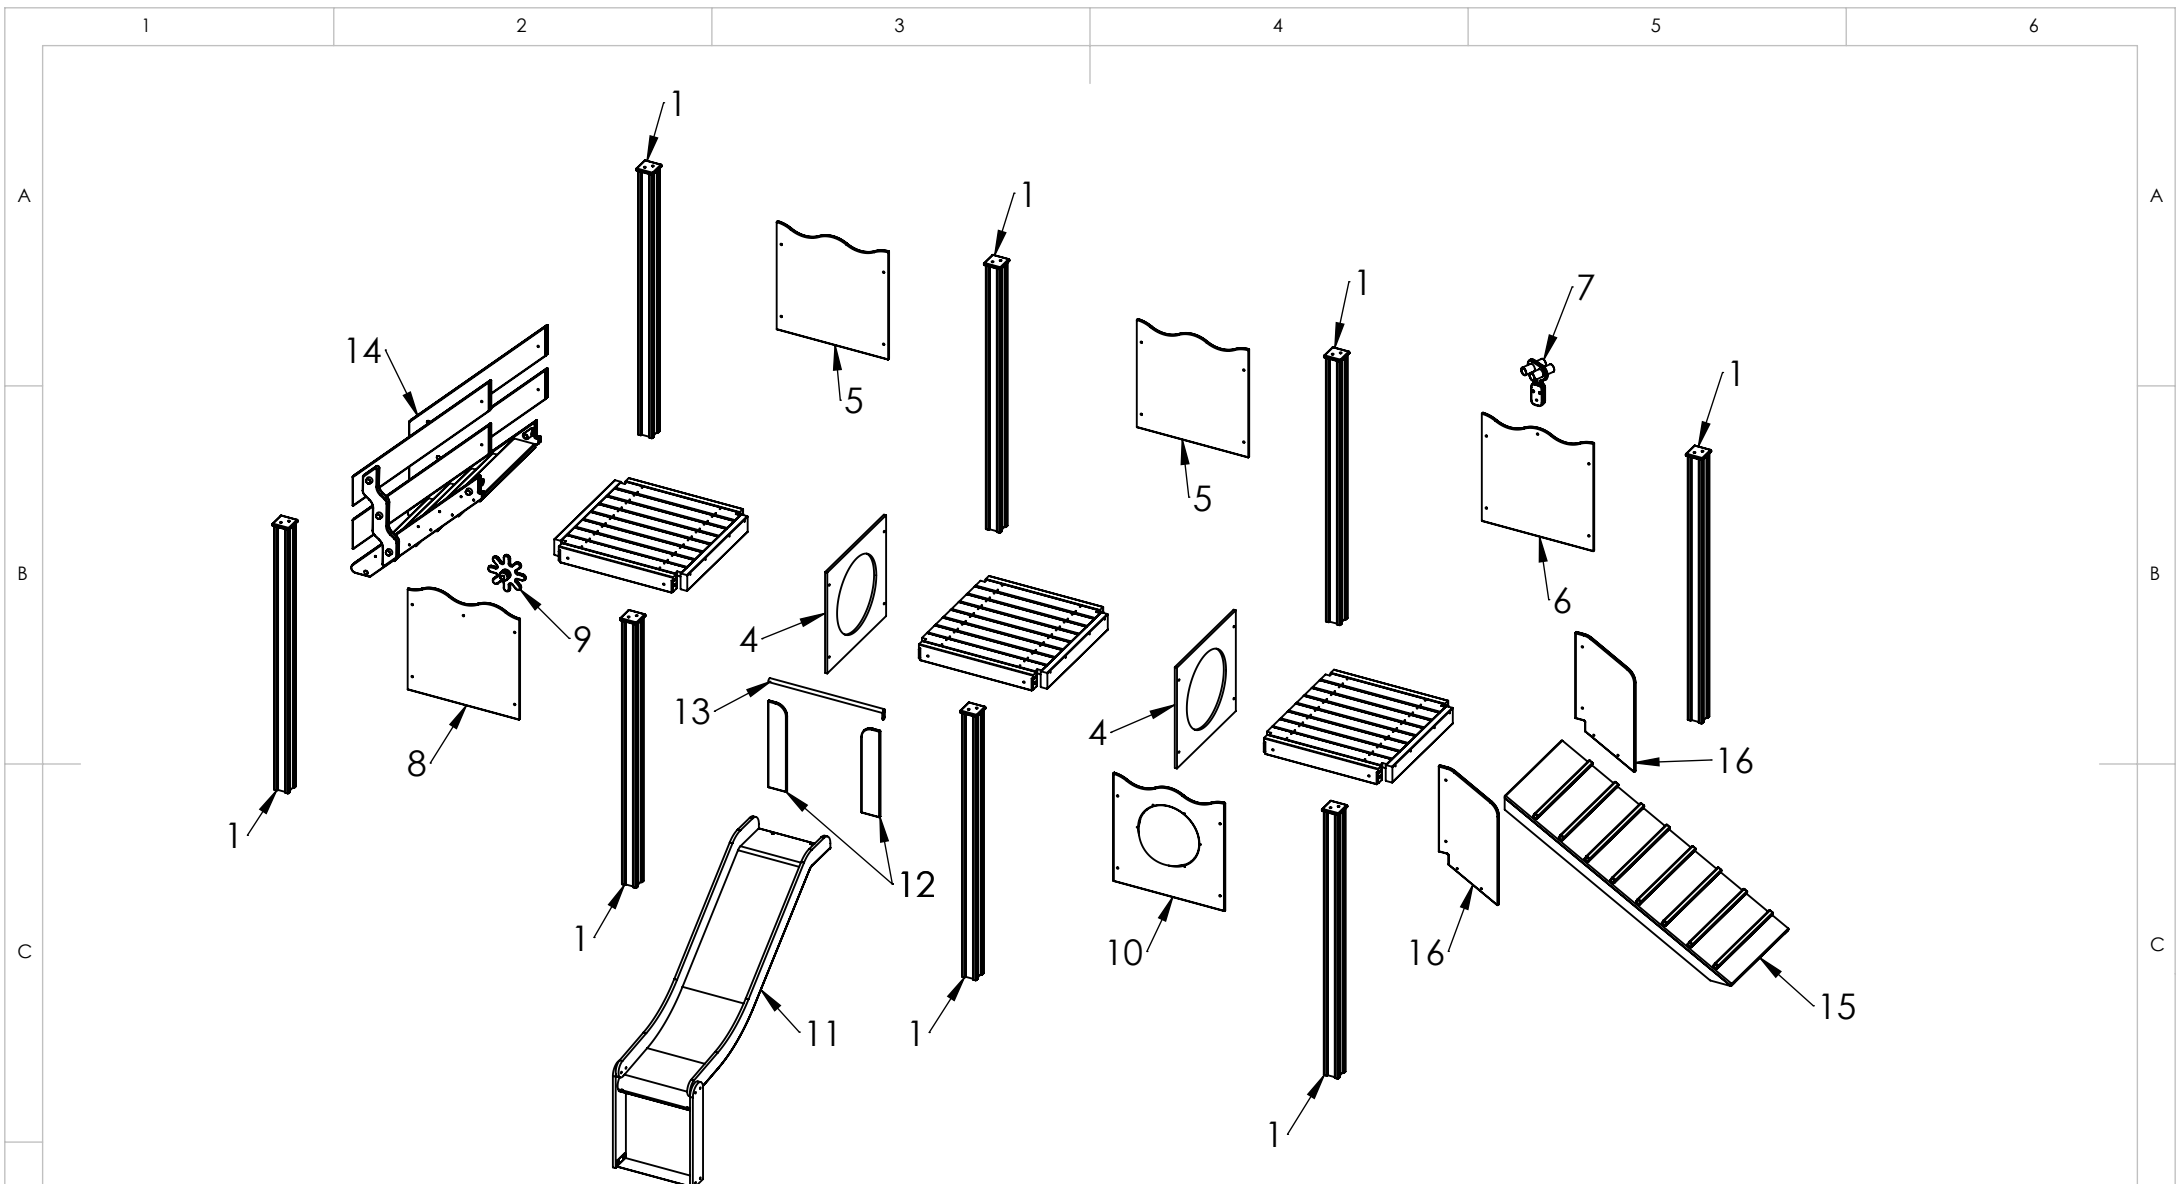

UNLESS OTHERWISE SPECIFIED:
DIMENSIONS ARE IN MILLIMETERS
WEIGHT ARE IN KILOGRAMM

PART NUMBER / DWG NO.:
LM005

	NAME	SIGNATURE	DATE	REVISION
DRAWN	M.Rebase		25.10.2012	
APPV'D				

DESCRIPTION:
Play Centre OSCAR

Tiptaptap OÜ
Tiptaptap OÜ
Veetorni 9,
Jüri alevik, Rae vald,
75301 Harjumaa

MATERIAL:	wood, metal, plastic	A4
WEIGHT:	SCALE: 1:45	SHEET 6 OF 14