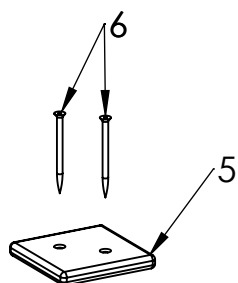

A

B

C

ground

concrete

50

300

600

D

$\phi 300$

E

ITEM NO.	PART NUMBER
1	metal ground fixing L_750
2	nut cover M6
3	screw 5,5x50 DIN7504K
4	nut cover cap M6
5	plastic cap 115x115
6	wood screw 6 x 90

UNLESS OTHERWISE SPECIFIED:
DIMENSIONS ARE IN MILLIMETERS
WEIGHT ARE IN KILOGRAMM

PART NUMBER / DWG NO.:

LM005

	NAME	SIGNATURE	DATE	REVISION
DRAWN	M.Rebase		16.02.2018	
APPV'D				

DESCRIPTION:

Play Centre OSCAR
connecting metal ground fixing to post

F

Tiptiptap OÜ

Tiptiptap OÜ
Veetorni 9,
Jüri alevik, Rae vald,
75301 Harjumaa

MATERIAL:

wood, metal, plastic

A4

WEIGHT:

SCALE: 1:8

SHEET 8 OF 14