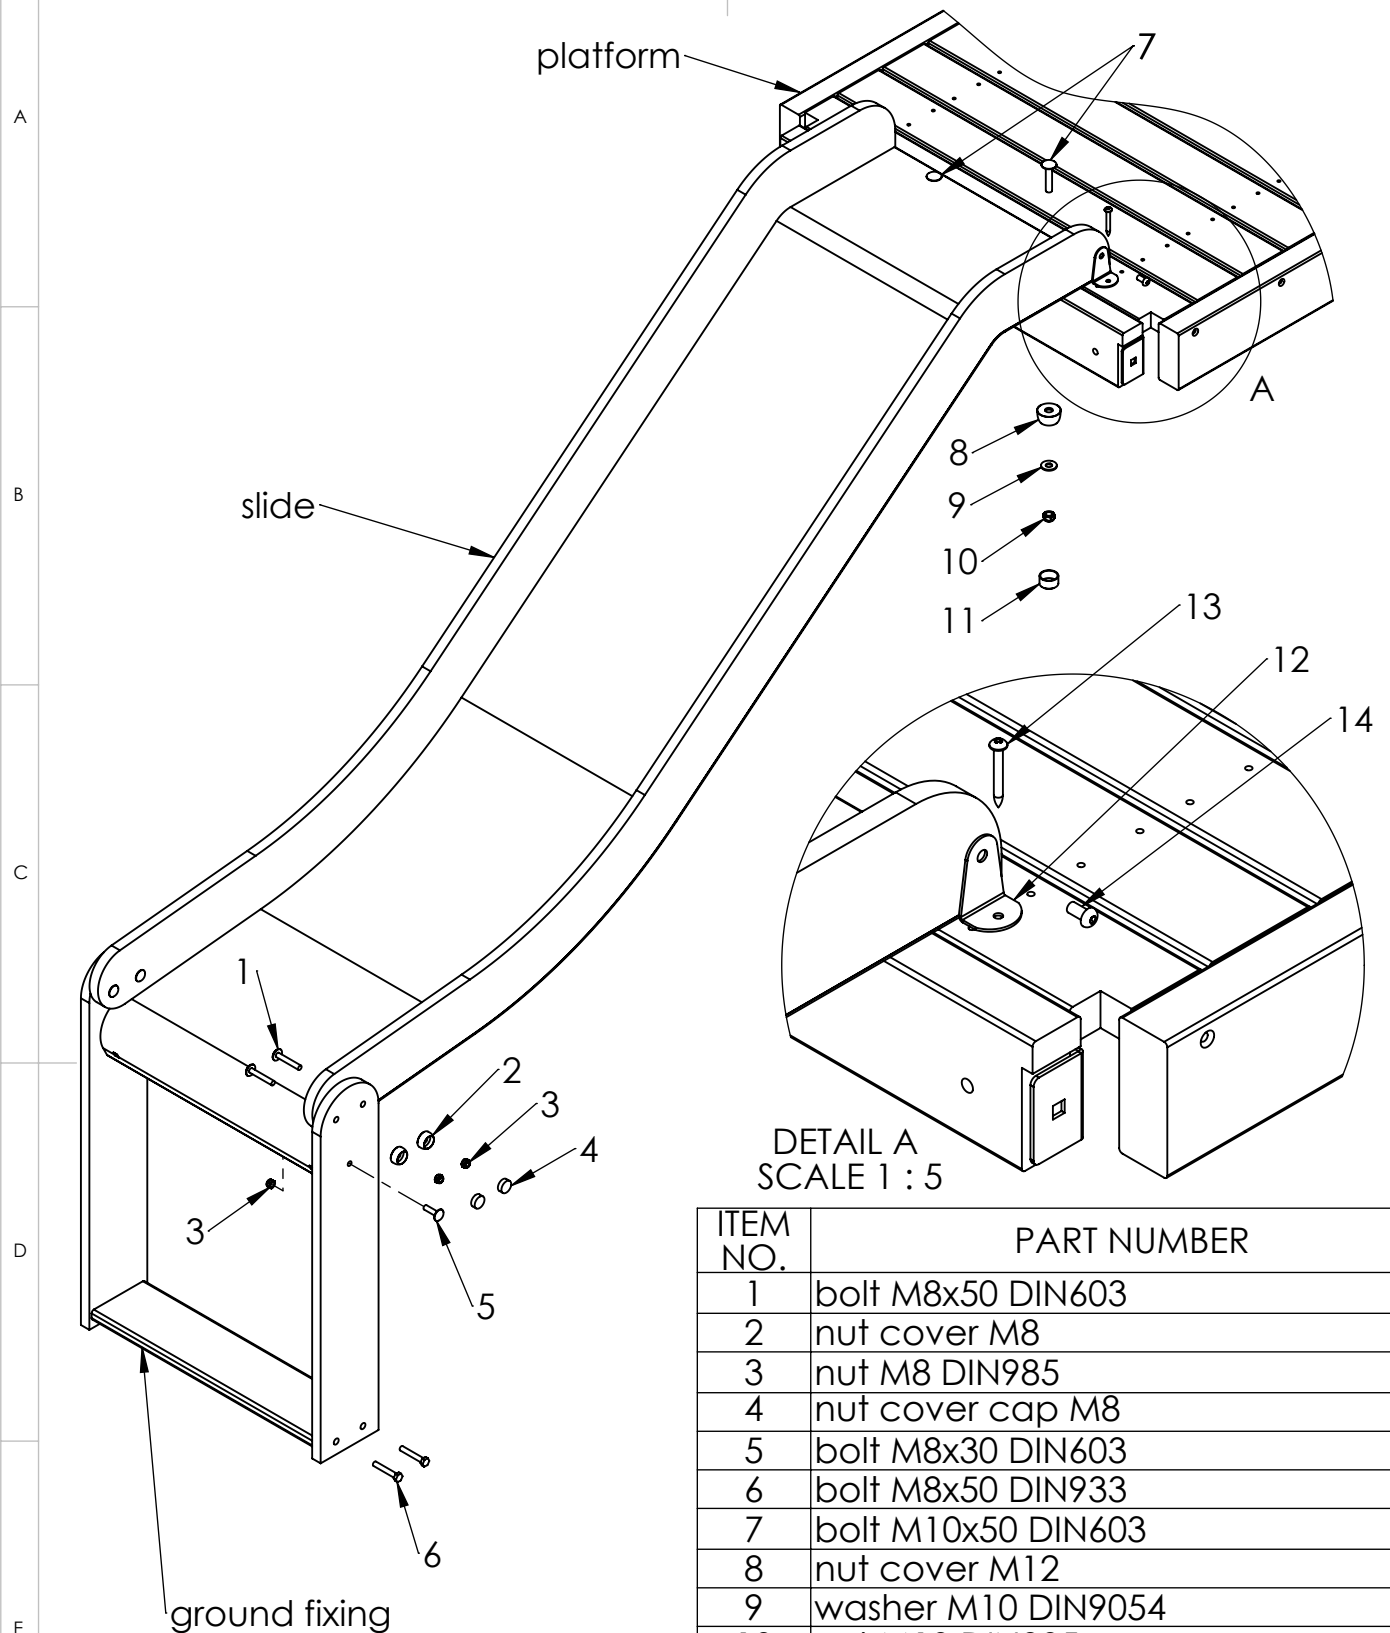

DETAIL A  
SCALE 1 : 5

ITEM NO.	PART NUMBER
1	bolt M8x50 DIN603
2	nut cover M8
3	nut M8 DIN985
4	nut cover cap M8
5	bolt M8x30 DIN603
6	bolt M8x50 DIN933
7	bolt M10x50 DIN603
8	nut cover M12
9	washer M10 DIN9054
10	nut M10 DIN985
11	nut cover cap M12
12	corner 58x30
13	screw 4,8x40
14	metal screw M8x16 DIN7380