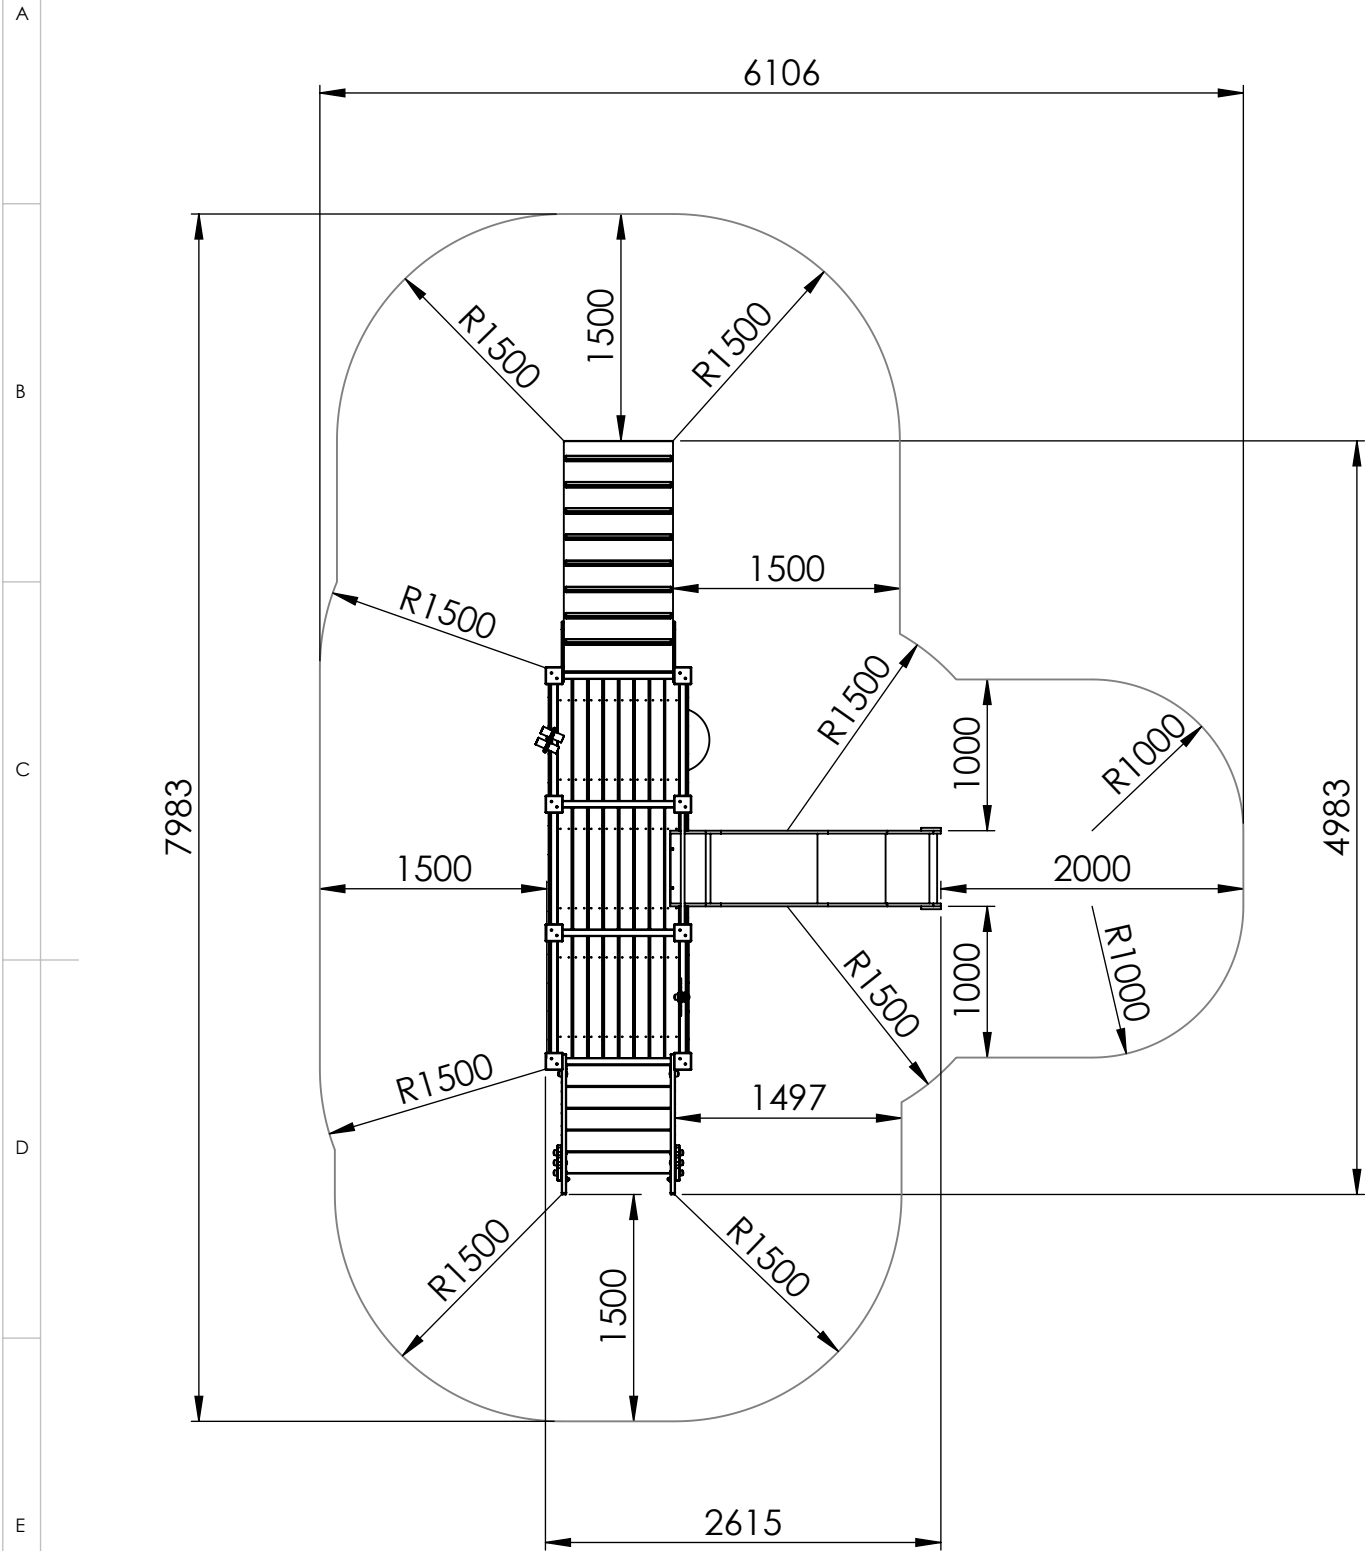

UNLESS OTHERWISE SPECIFIED:  
DIMENSIONS ARE IN MILLIMETERS  
WEIGHT ARE IN KILOGRAMM

PART NUMBER / DWG NO.:

LM005

	NAME	SIGNATURE	DATE	REVISION
DRAWN	M.Rebase		16.02.2018	
APPV'D				

DESCRIPTION:

Play Centre OSCAR

# safety area

UNLESS OTHERWISE SPECIFIED:  
DIMENSIONS ARE IN MILLIMETERS  
WEIGHT ARE IN KILOGRAMM

PART NUMBER / DWG NO.:

LM005

	NAME	SIGNATURE	DATE	REVISION
DRAWN	M.Rebase		25.10.2012	
APPV'D				

DESCRIPTION:

DETAIL A  
SCALE 1 : 5

ITEM NO.	PART NUMBER
1	bolt M8x50 DIN603
2	nut cover M8
3	nut M8 DIN985
4	nut cover cap M8
5	bolt M8x30 DIN603
6	bolt M8x50 DIN933
7	bolt M10x50 DIN603
8	nut cover M12
9	washer M10 DIN9054
10	nut M10 DIN985
11	nut cover cap M12
12	corner 58x30
13	screw 4,8x40
14	metal screw M8x16 DIN7380