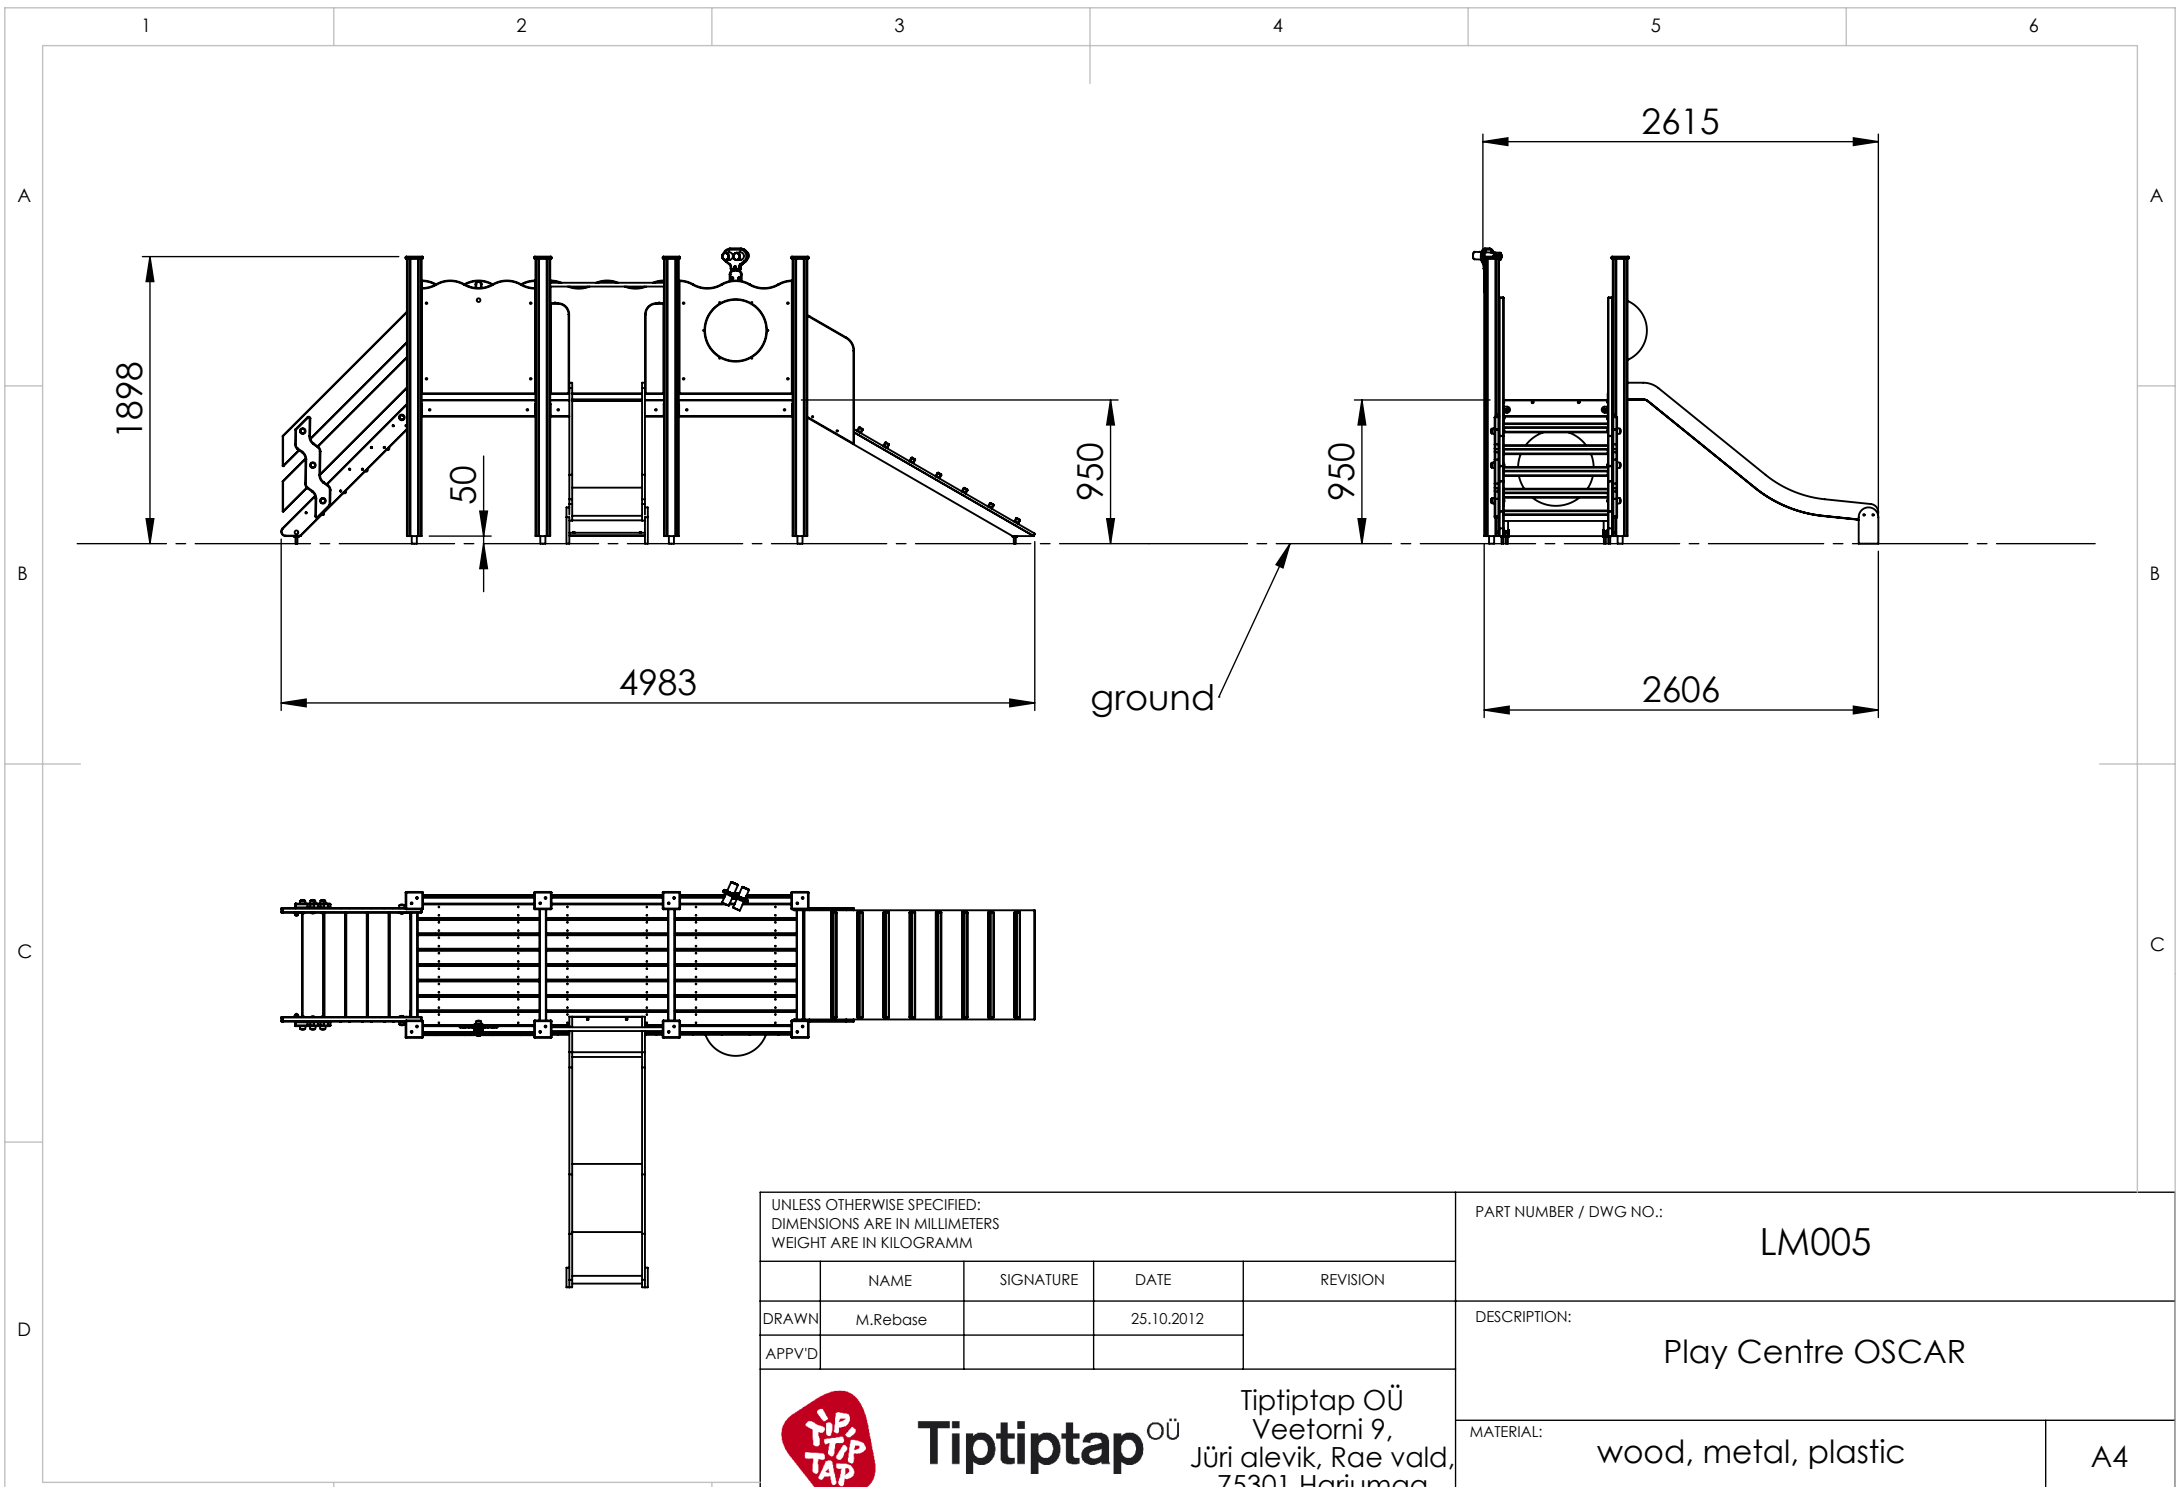

UNLESS OTHERWISE SPECIFIED:
DIMENSIONS ARE IN MILLIMETERS
WEIGHT ARE IN KILOGRAMM

	NAME	SIGNATURE	DATE	REVISION
DRAWN	M.Rebase		25.10.2012	
APPV'D				

Tiptiptap OÜ
Tiptiptap OÜ
Veetorni 9,
Jüri alevik, Rae vald,
75301 Harjumaa

PART NUMBER / DWG NO.: LM005	
DESCRIPTION: Play Centre OSCAR	
MATERIAL:	wood, metal, plastic
WEIGHT:	SCALE: 1:50
A4	
SHEET 4 OF 14