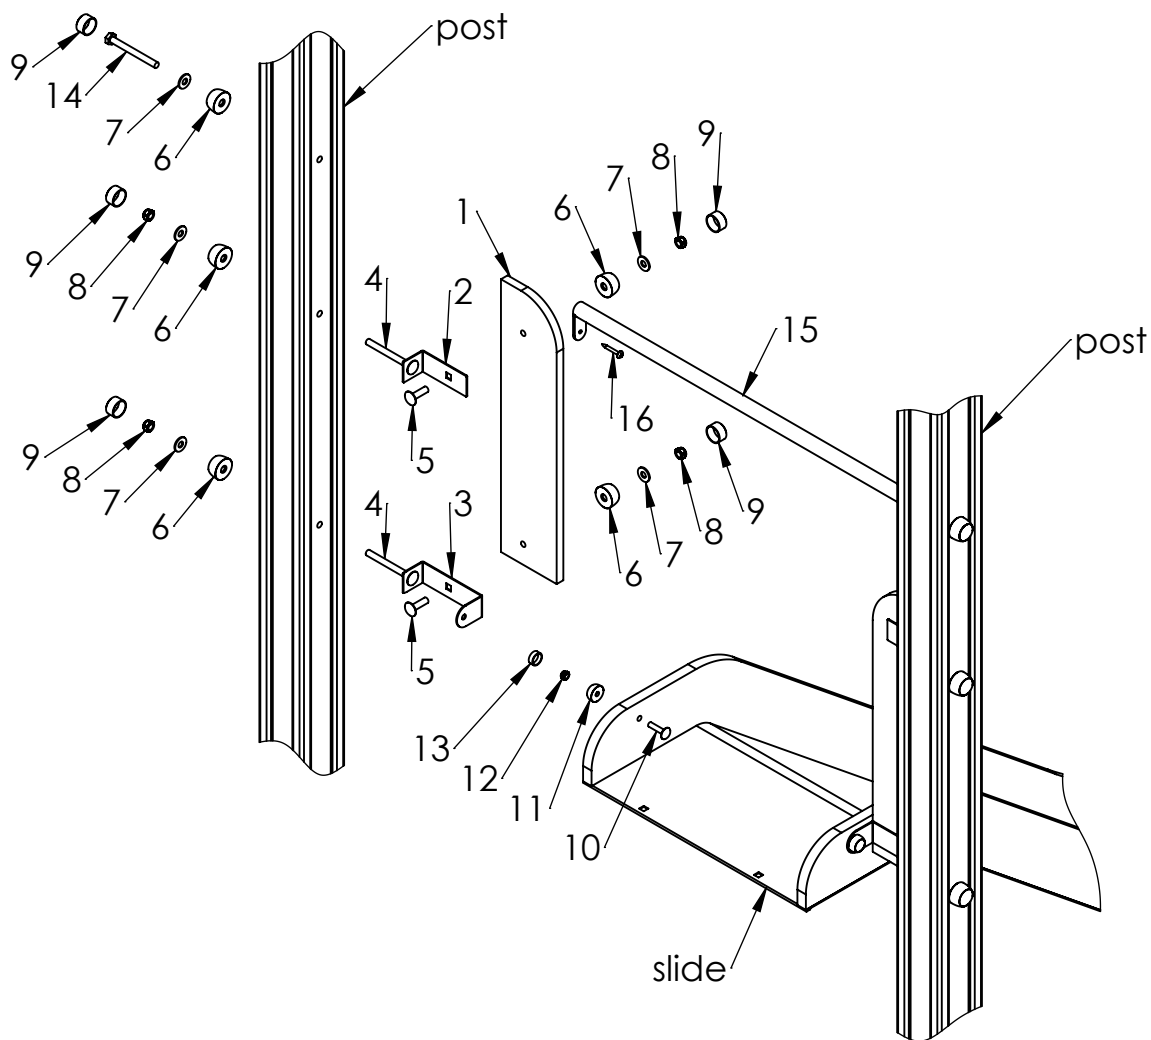

DETAIL A  
SCALE 1 : 5

ITEM NO.	PART NUMBER
1	bolt M8x50 DIN603
2	nut cover M8
3	nut M8 DIN985
4	nut cover cap M8
5	bolt M8x30 DIN603
6	bolt M8x50 DIN933
7	bolt M10x50 DIN603
8	nut cover M12
9	washer M10 DIN9054
10	nut M10 DIN985
11	nut cover cap M12
12	corner 58x30
13	screw 4,8x40
14	metal screw M8x16 DIN7380

A

B

C

D

E

F

ITEM NO.	PART NUMBER
1	slide side panel 125x530
2	slide side panel fixing 40x100
3	slide side panel fixing 40x135
4	bolt M10x100 DIN603
5	bolt M10x35 DIN603
6	nut cover M12
7	washer M10 DIN9054
8	nut M10 DIN985
9	nut cover cap M12
10	bolt M8x35 DIN603
11	nut cover M8
12	nut M8 DIN985
13	nut cover cap M8
14	bolt M10x100 DIN931
15	guardrail $\phi$ 25x770
16	screw 5x40

UNLESS OTHERWISE SPECIFIED:  
DIMENSIONS ARE IN MILLIMETERS  
WEIGHT ARE IN KILOGRAMM

	NAME	SIGNATURE	DATE	REVISION
DRAWN	M.Rebase		16.02.2018	
APPV'D				

PART NUMBER / DWG NO.:

LM005

DESCRIPTION:

Play Centre OSCAR  
connecting slide side panel to post