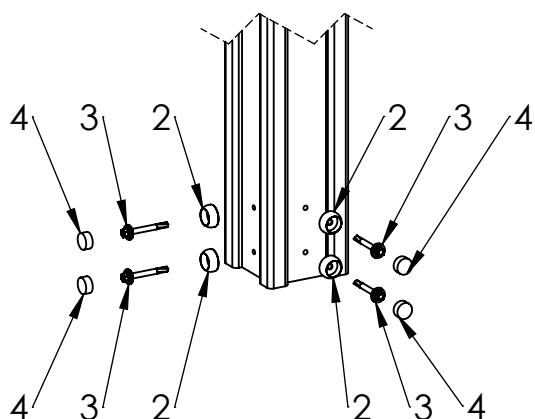

B

C

ground

concrete

50

300

600

D