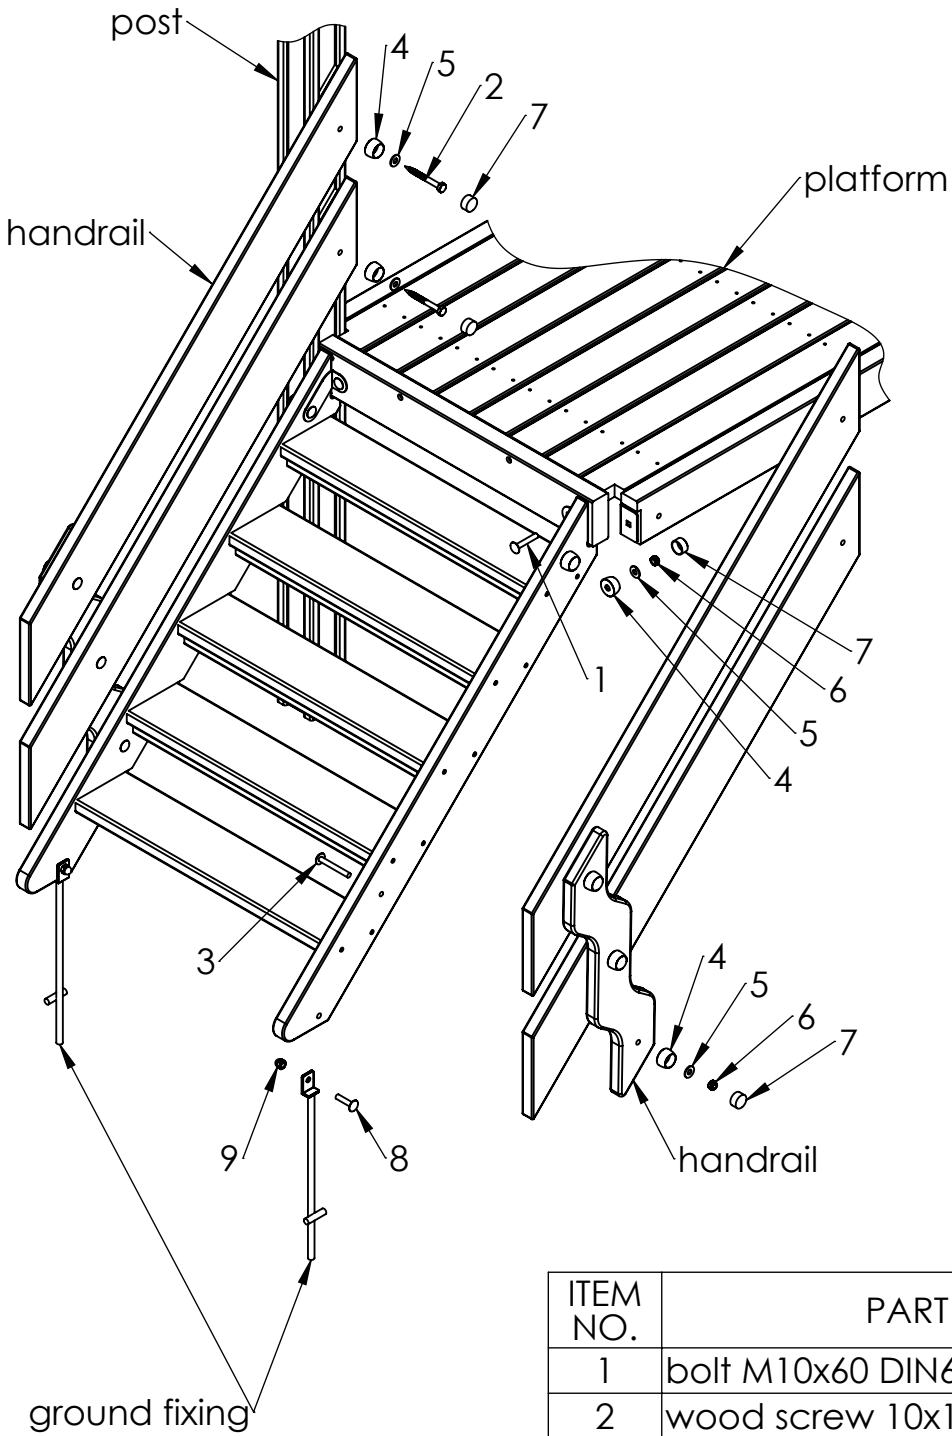

ITEM NO.	PART NUMBER
1	bolt M10x60 DIN603
2	wood screw 10x100 DIN571
3	bolt M10x80 DIN603
4	nut cover M12
5	washer M10 DIN9054
6	nut M10 DIN985
7	nut cover cap M12
8	bolt M10x45 DIN603
9	domed cap nut M10 DIN986