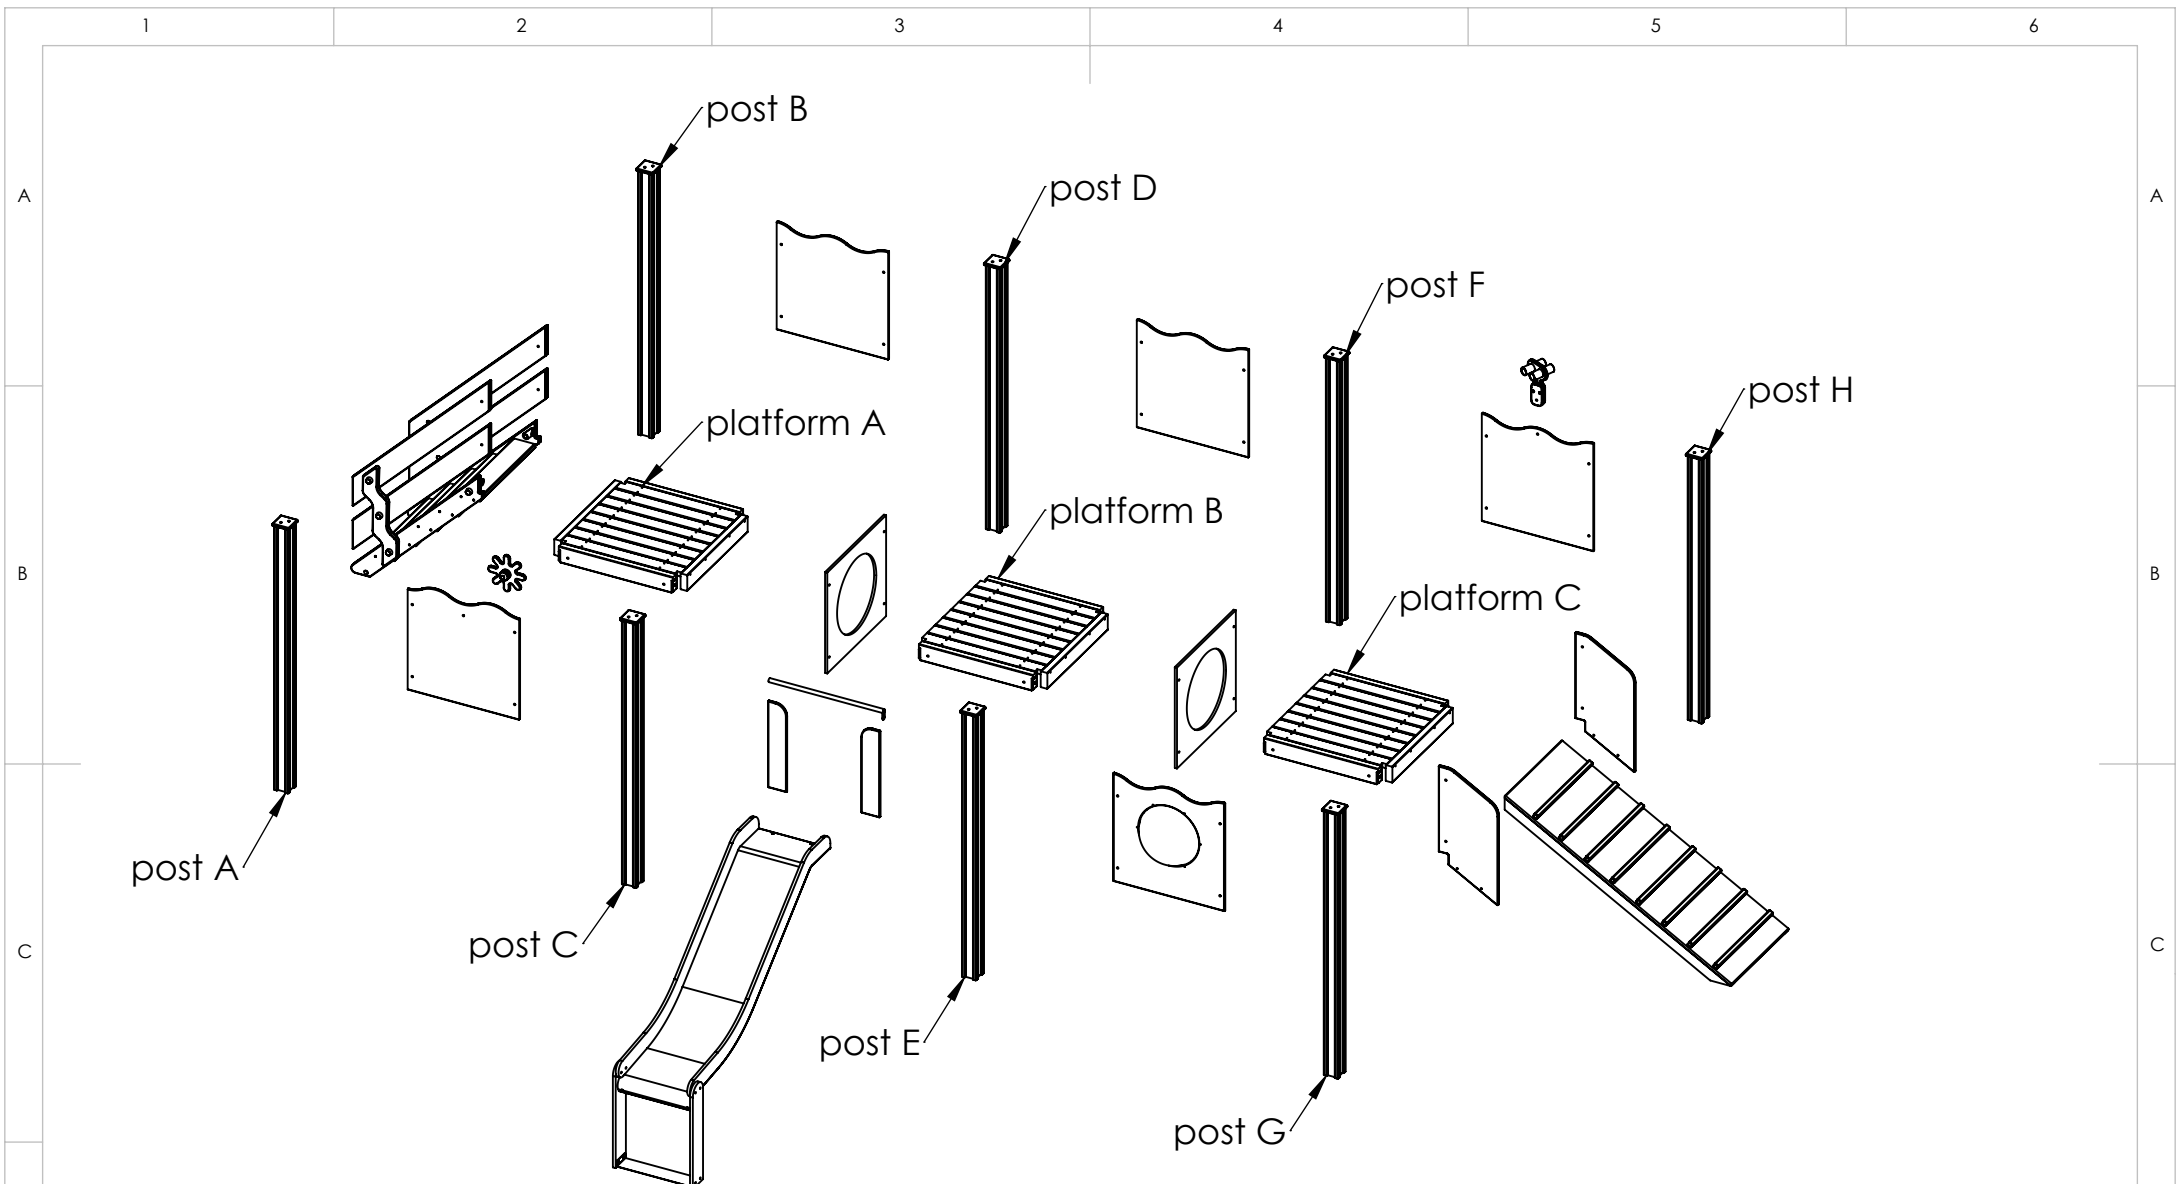

UNLESS OTHERWISE SPECIFIED: DIMENSIONS ARE IN MILLIMETERS WEIGHT ARE IN KILOGRAMM					PART NUMBER / DWG NO.: LM005	
	NAME	SIGNATURE	DATE	REVISION	DESCRIPTION: Play Centre OSCAR	
DRAWN	M.Rebase		25.10.2012		MATERIAL: wood, metal, plastic	
APPV'D					A4	
Tiptaptap OÜ Tiptaptap OÜ Veetorni 9, Jüri alevik, Rae vald, 75301 Harjumaa					WEIGHT:	
					SCALE: 1:45	
					SHEET 5 OF 14