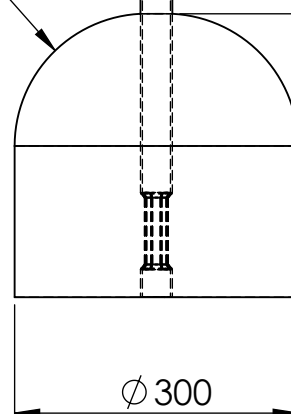

$\phi 300$

E

ITEM NO.	PART NUMBER
1	metal ground fixing L_750
2	nut cover M6
3	screw 5,5x50 DIN7504K
4	nut cover cap M6
5	plastic cap 115x115
6	wood screw 6 x 90

UNLESS OTHERWISE SPECIFIED:
DIMENSIONS ARE IN MILLIMETERS
WEIGHT ARE IN KILOGRAMM

PART NUMBER / DWG NO.:

LM005

	NAME	SIGNATURE	DATE	REVISION
DRAWN	M.Rebase		16.02.2018	
APPV'D				

DESCRIPTION:

Play Centre OSCAR
connecting metal ground fixing to post

F

Tiptiptap OÜ

Tiptiptap OÜ
Veetorni 9,
Jüri alevik, Rae vald,
75301 Harjumaa

MATERIAL:

wood, metal, plastic

A4

WEIGHT:

SCALE: 1:8

SHEET 8 OF 14