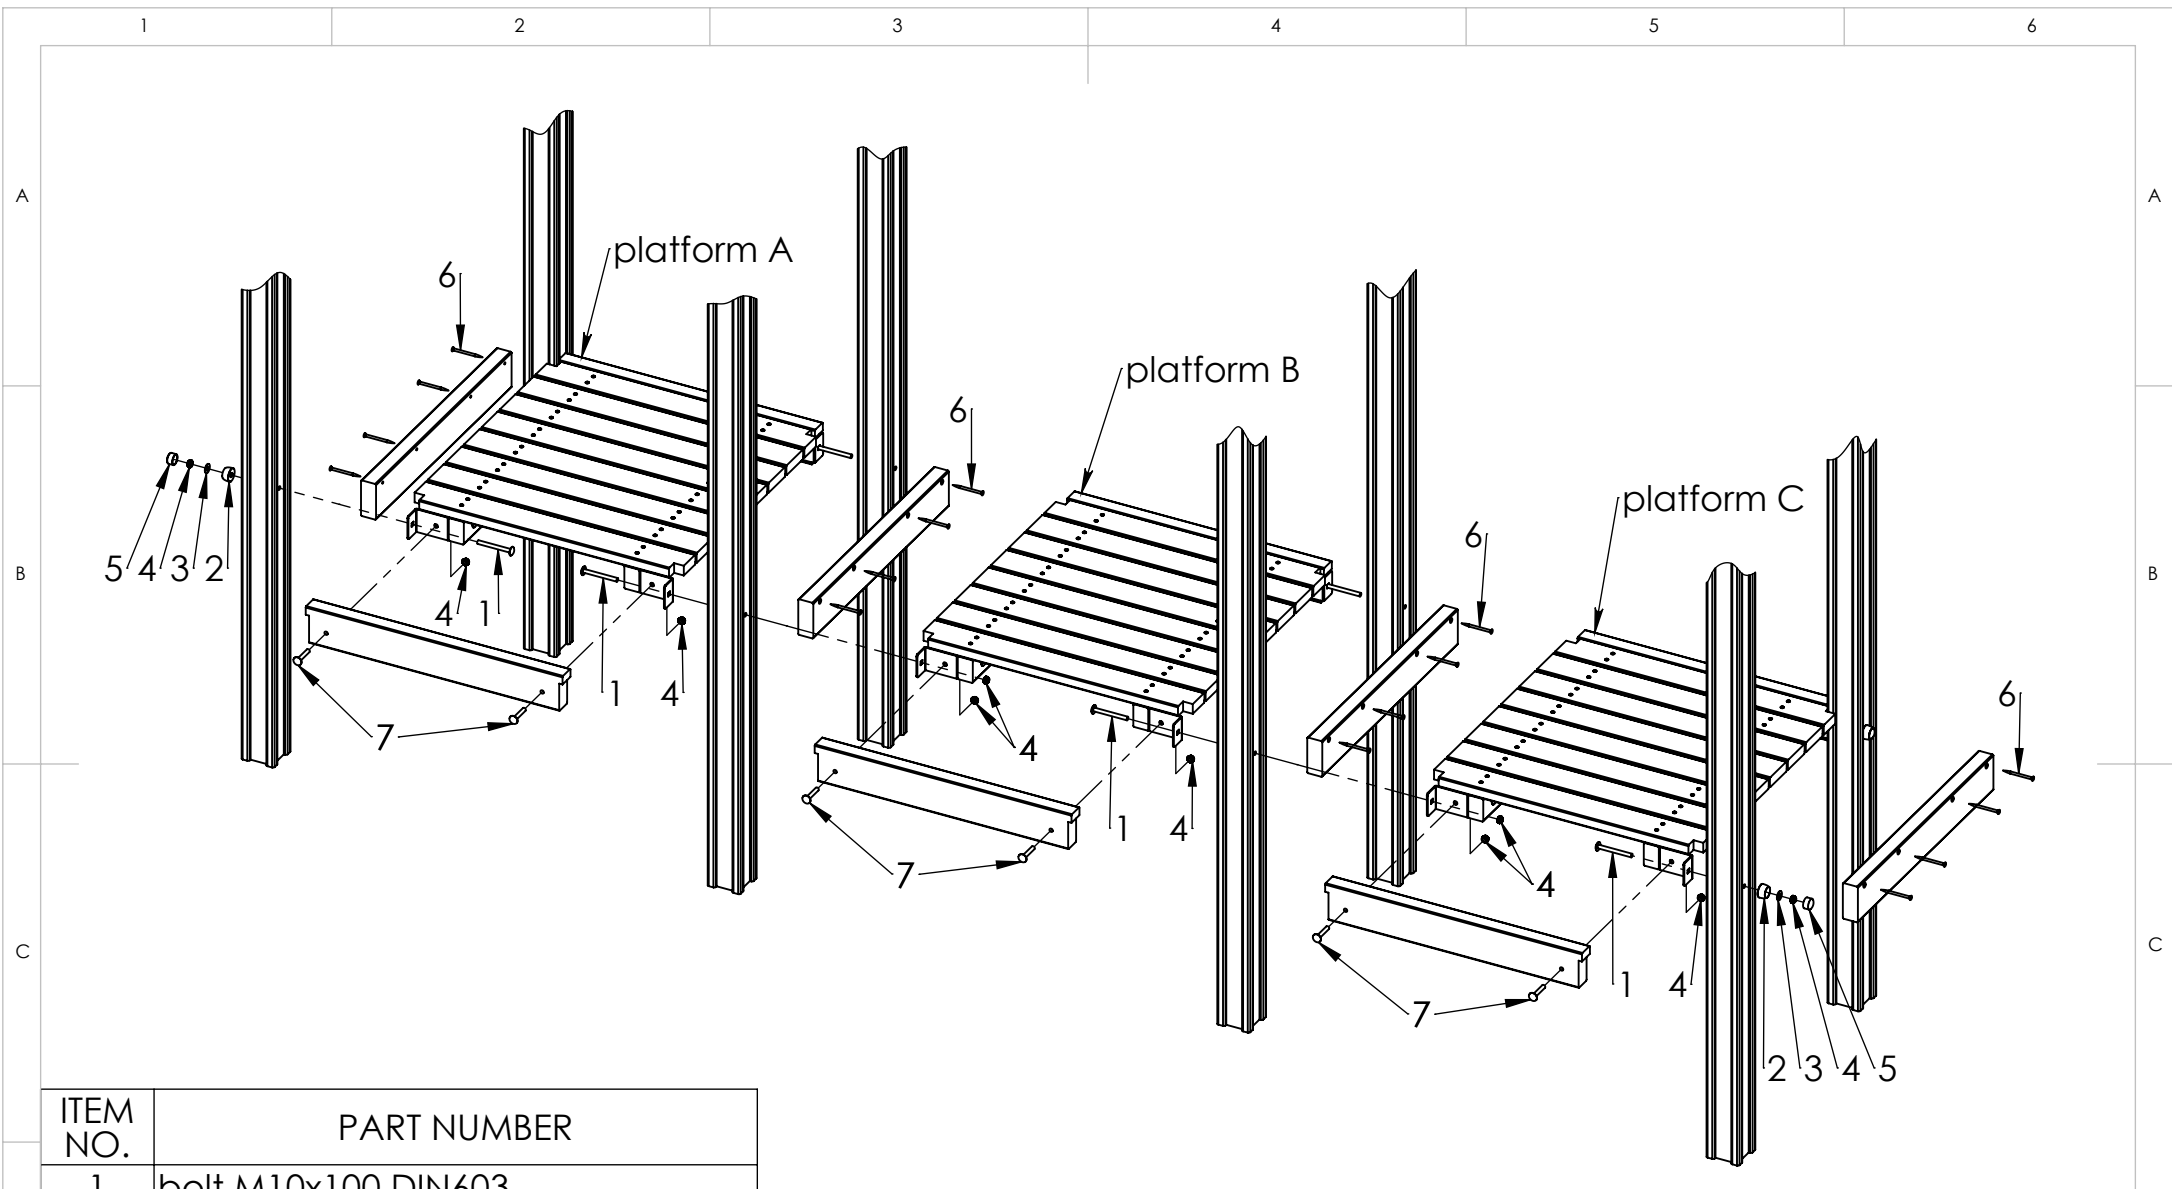

MATERIAL:

wood, metal, plastic

A4

WEIGHT:

SCALE: 1:8

SHEET 8 OF 14

ITEM NO.	PART NUMBER
1	bolt M10x100 DIN603
2	nut cover M12
3	washer M10 DIN9054
4	nut M10 DIN985
5	nut cover cap M12
6	wood screw 6 x 90
7	bolt M10x60 DIN603