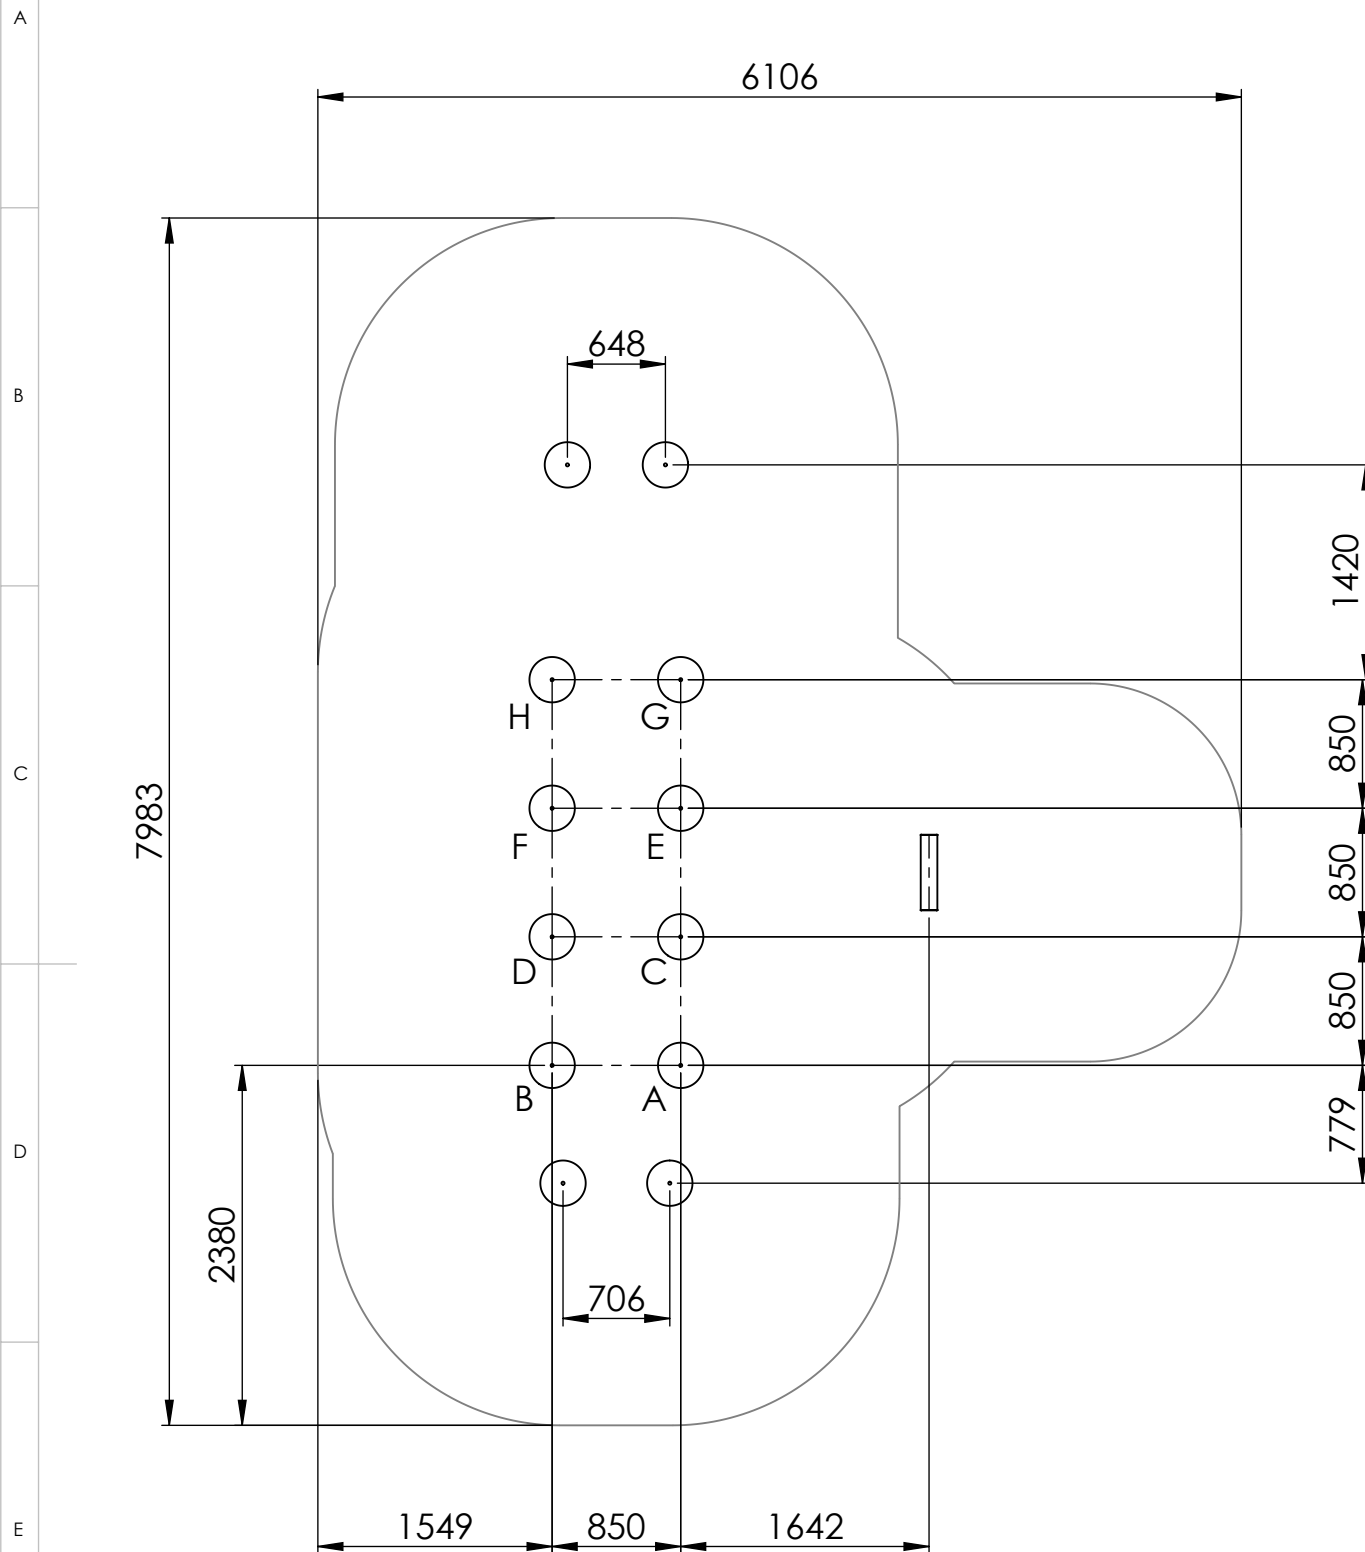

foundation

UNLESS OTHERWISE SPECIFIED:
DIMENSIONS ARE IN MILLIMETERS
WEIGHT ARE IN KILOGRAMM

PART NUMBER / DWG NO.:

LM005

	NAME	SIGNATURE	DATE	REVISION
DRAWN	M.Rebase		25.10.2012	
APPV'D				

DESCRIPTION:

Play Centre OSCAR

Tiptaptap OÜ

Tiptaptap OÜ
Veetorni 9,
Jüri alevik, Rae vald,
75301 Harjumaa

MATERIAL:

wood, metal, plastic

A4

WEIGHT:

SCALE: 1:50

SHEET 3 OF 14