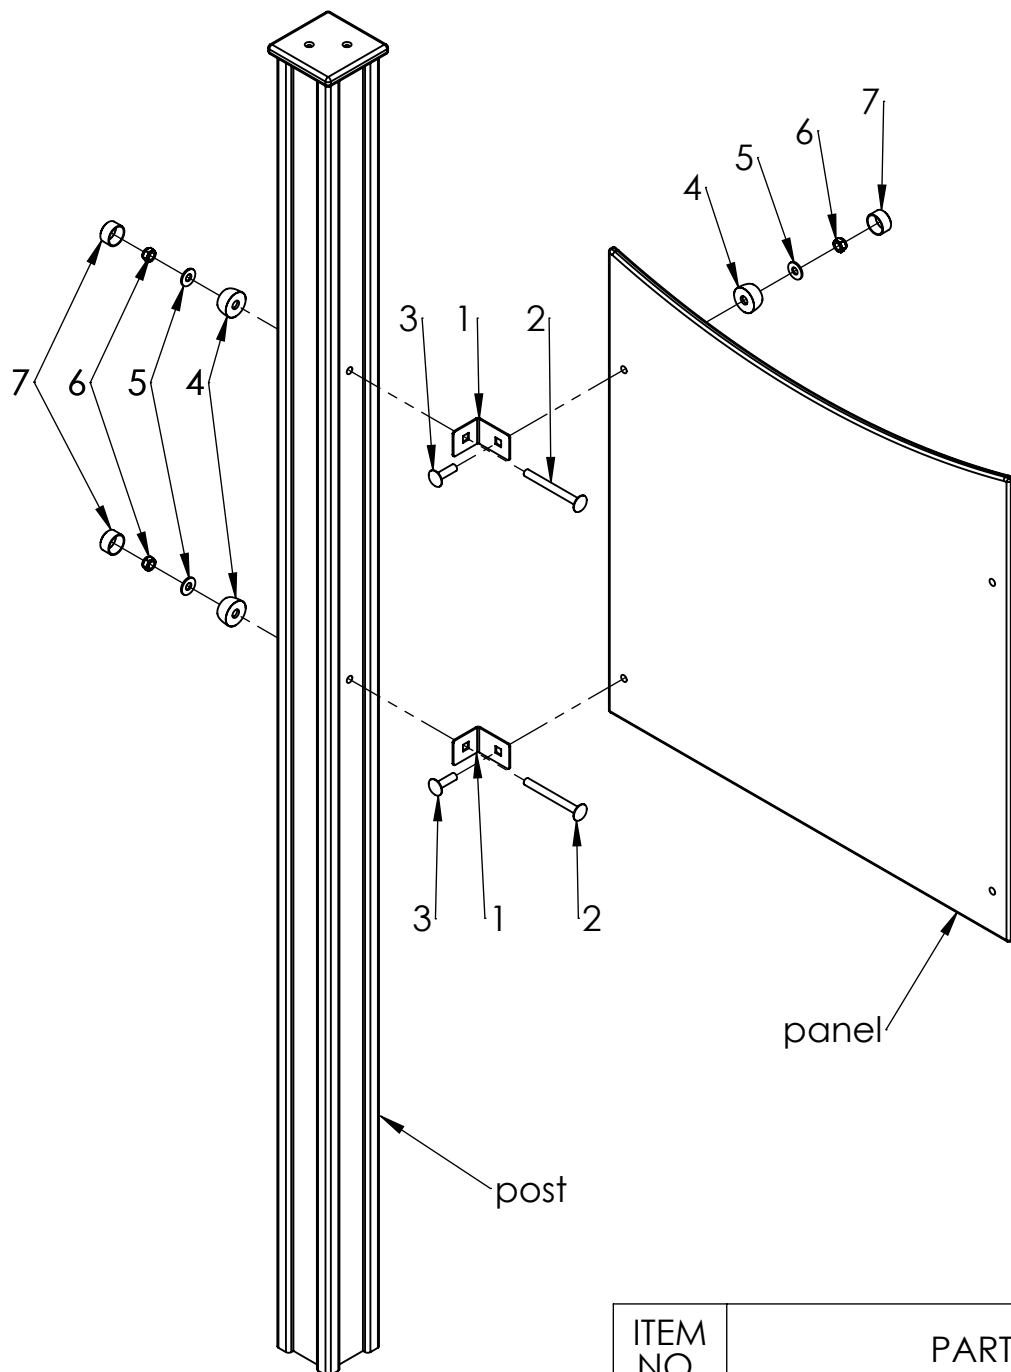

PART NUMBER / DWG NO.:		LM005	
DESCRIPTION:			
Play Centre OSCAR connecting three platforms			
MATERIAL:	wood, metal, plastic		A4
WEIGHT:	SCALE: 1:20		SHEET 9 OF 14

A

B

C

D

E

F

ITEM NO.	PART NUMBER
1	corner 48x60
2	bolt M10x100 DIN603
3	bolt M10x35 DIN603
4	nut cover M12
5	washer M10 DIN9054
6	nut M10 DIN985
7	nut cover cap M12

DETAIL A  
SCALE 1 : 5

ITEM NO.	PART NUMBER
1	bolt M8x50 DIN603
2	nut cover M8
3	nut M8 DIN985
4	nut cover cap M8
5	bolt M8x30 DIN603
6	bolt M8x50 DIN933
7	bolt M10x50 DIN603
8	nut cover M12
9	washer M10 DIN9054
10	nut M10 DIN985
11	nut cover cap M12
12	corner 58x30
13	screw 4,8x40
14	metal screw M8x16 DIN7380