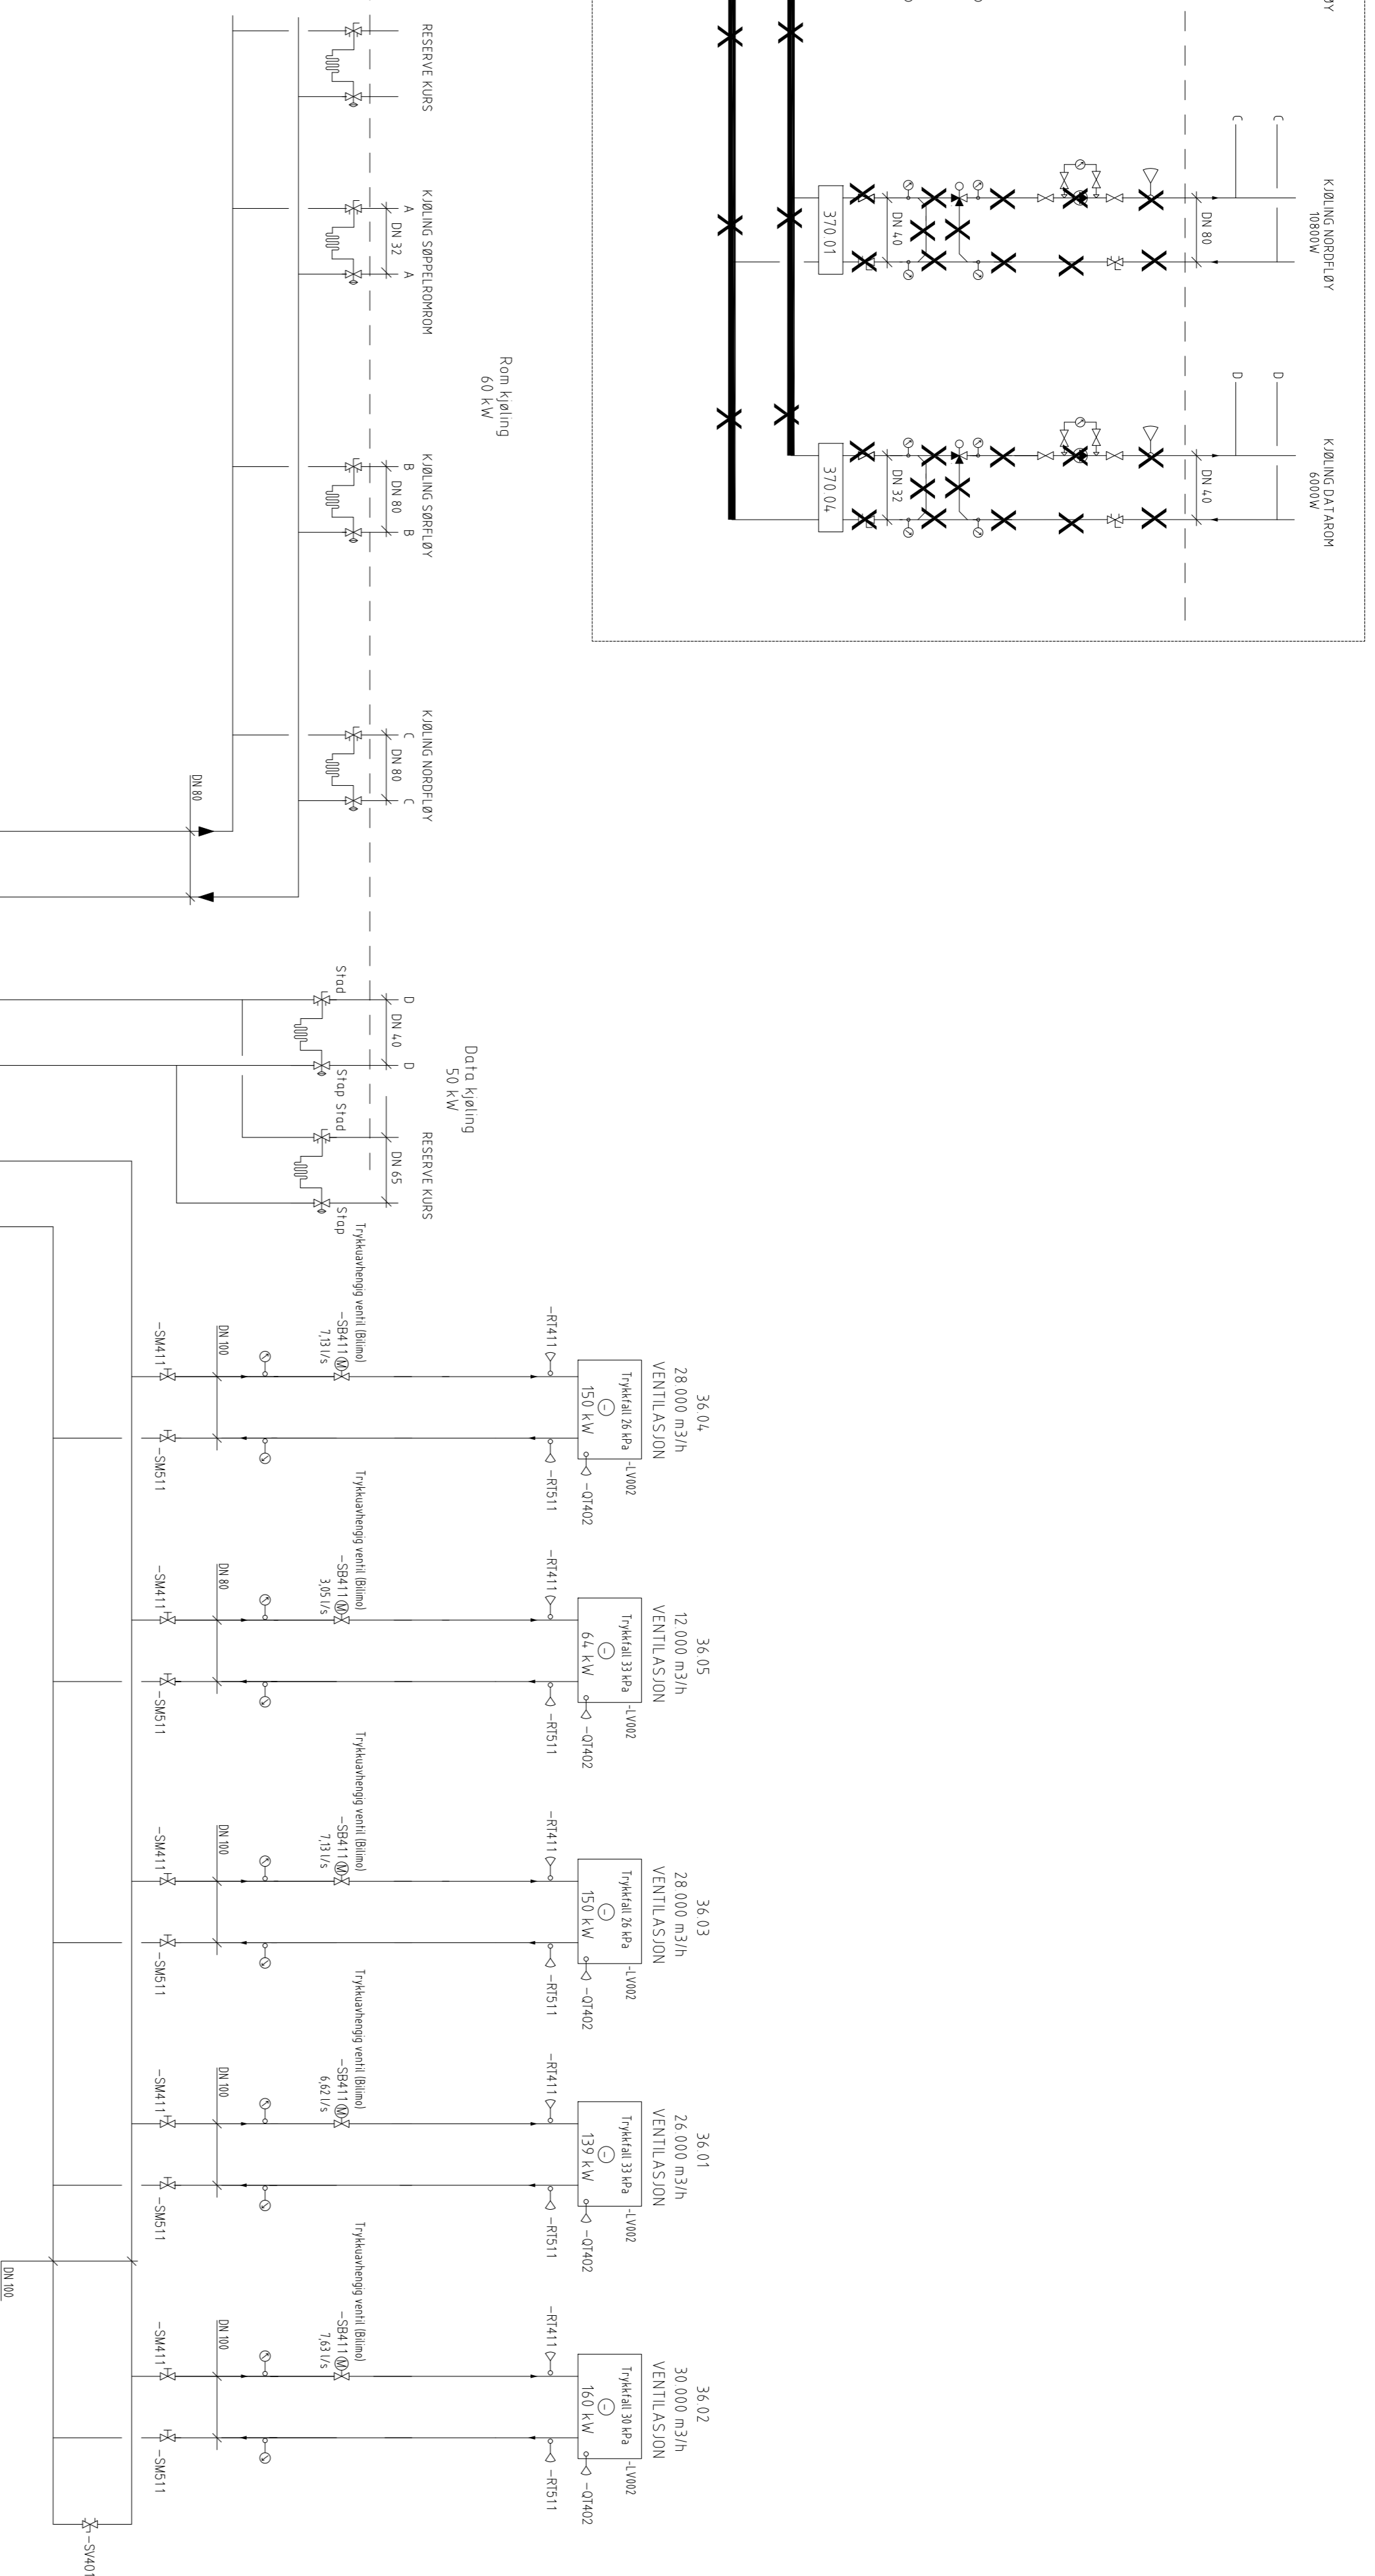

X= Demonteres og fjernes.

SYMBOLLISTE SKEMA RØR

MÆRKNING	SYMBOL	TYPE
4000X	[Symbol]	4000X
4000X	[Symbol]	4000X
4000X	[Symbol]	4000X
4000X	[Symbol]	4000X
4000X	[Symbol]	4000X
4000X	[Symbol]	4000X
4000X	[Symbol]	4000X
4000X	[Symbol]	4000X
4000X	[Symbol]	4000X

MÆRKNING	SYMBOL	TYPE
4000X	[Symbol]	4000X
4000X	[Symbol]	4000X
4000X	[Symbol]	4000X
4000X	[Symbol]	4000X
4000X	[Symbol]	4000X
4000X	[Symbol]	4000X
4000X	[Symbol]	4000X
4000X	[Symbol]	4000X
4000X	[Symbol]	4000X

Tegningens forfatter: **EH** | Kontrollør: **LSB**

Dato: **18.02.19**

Kontrollør: **EH** | Status: **A**