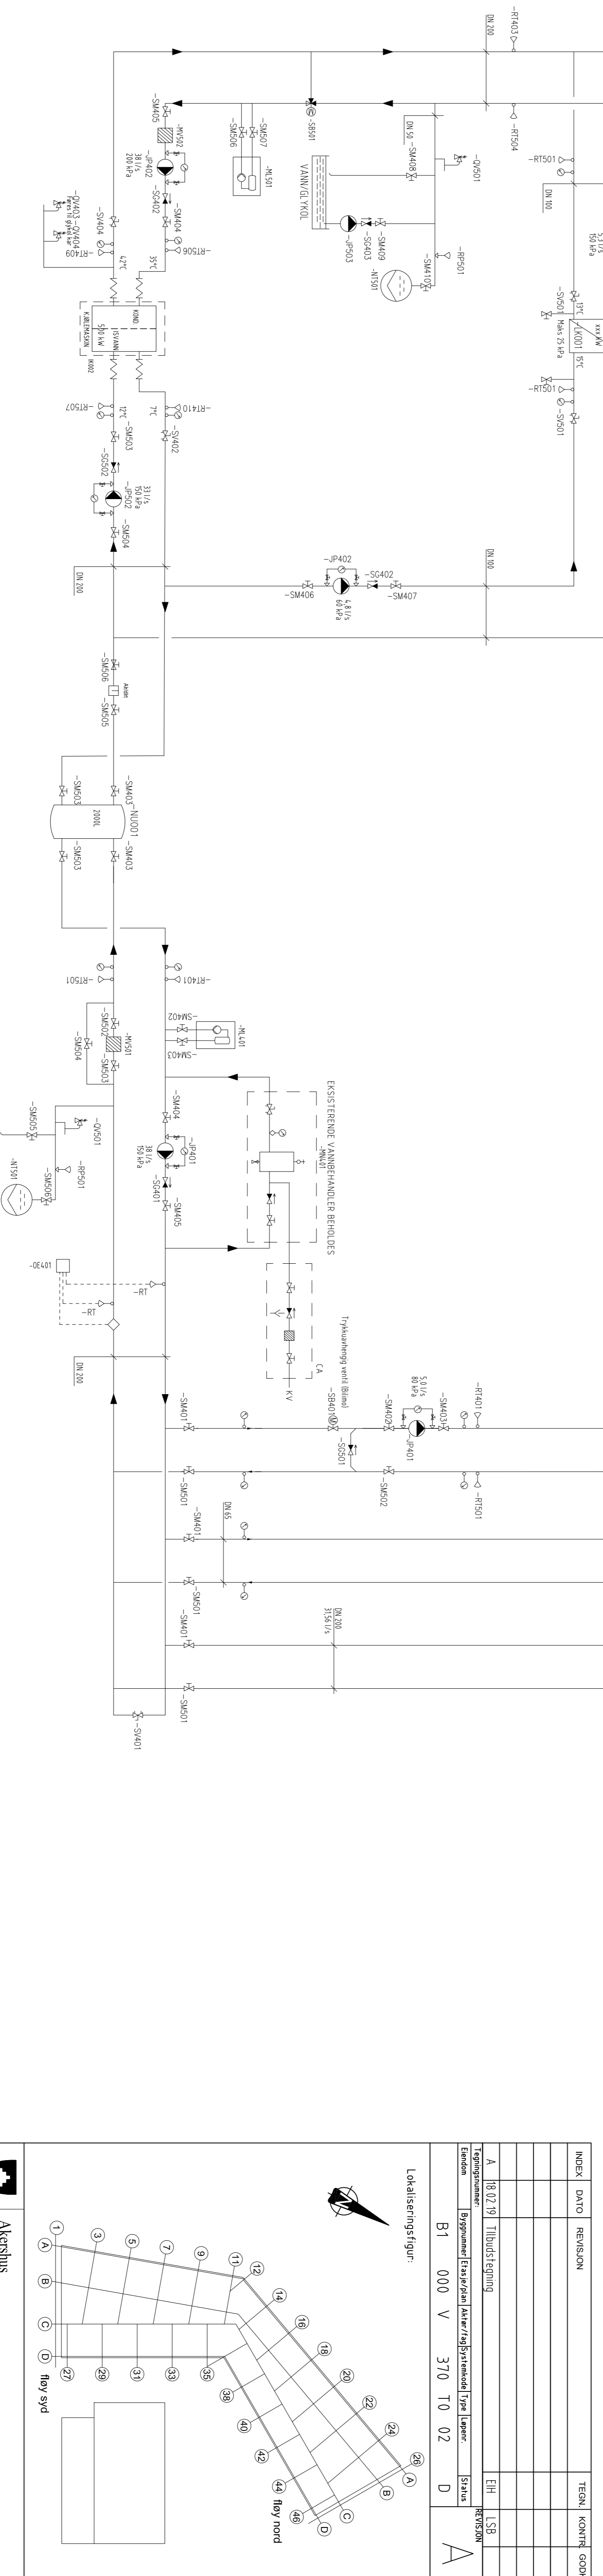

X= Demonteres og fjernes.

SYMBOLLISTE SKEMA RØR

MÆRKNING	SYMBOL	TYPE
4000X	[Symbol]	4000X
4000X	[Symbol]	4000X
4000X	[Symbol]	4000X
4000X	[Symbol]	4000X
4000X	[Symbol]	4000X
4000X	[Symbol]	4000X
4000X	[Symbol]	4000X
4000X	[Symbol]	4000X
4000X	[Symbol]	4000X

MÆRKNING	SYMBOL	TYPE
4000X	[Symbol]	4000X
4000X	[Symbol]	4000X
4000X	[Symbol]	4000X
4000X	[Symbol]	4000X
4000X	[Symbol]	4000X
4000X	[Symbol]	4000X
4000X	[Symbol]	4000X
4000X	[Symbol]	4000X
4000X	[Symbol]	4000X